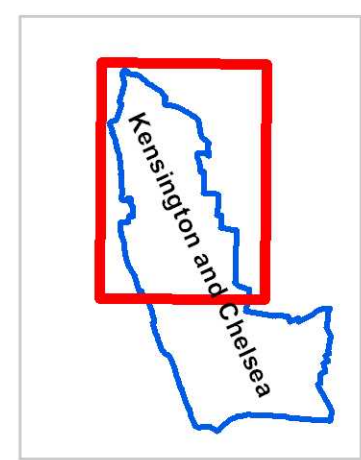

# Motorcycle Parking Bays

## Type of Bays

 Solo motorcycle only  
Free parking in these bays

 M/C Permits Only  
Display this borough's resident motorcycle permit in these bays during the controlled zone hours

**Note: These locations may be subject to change**