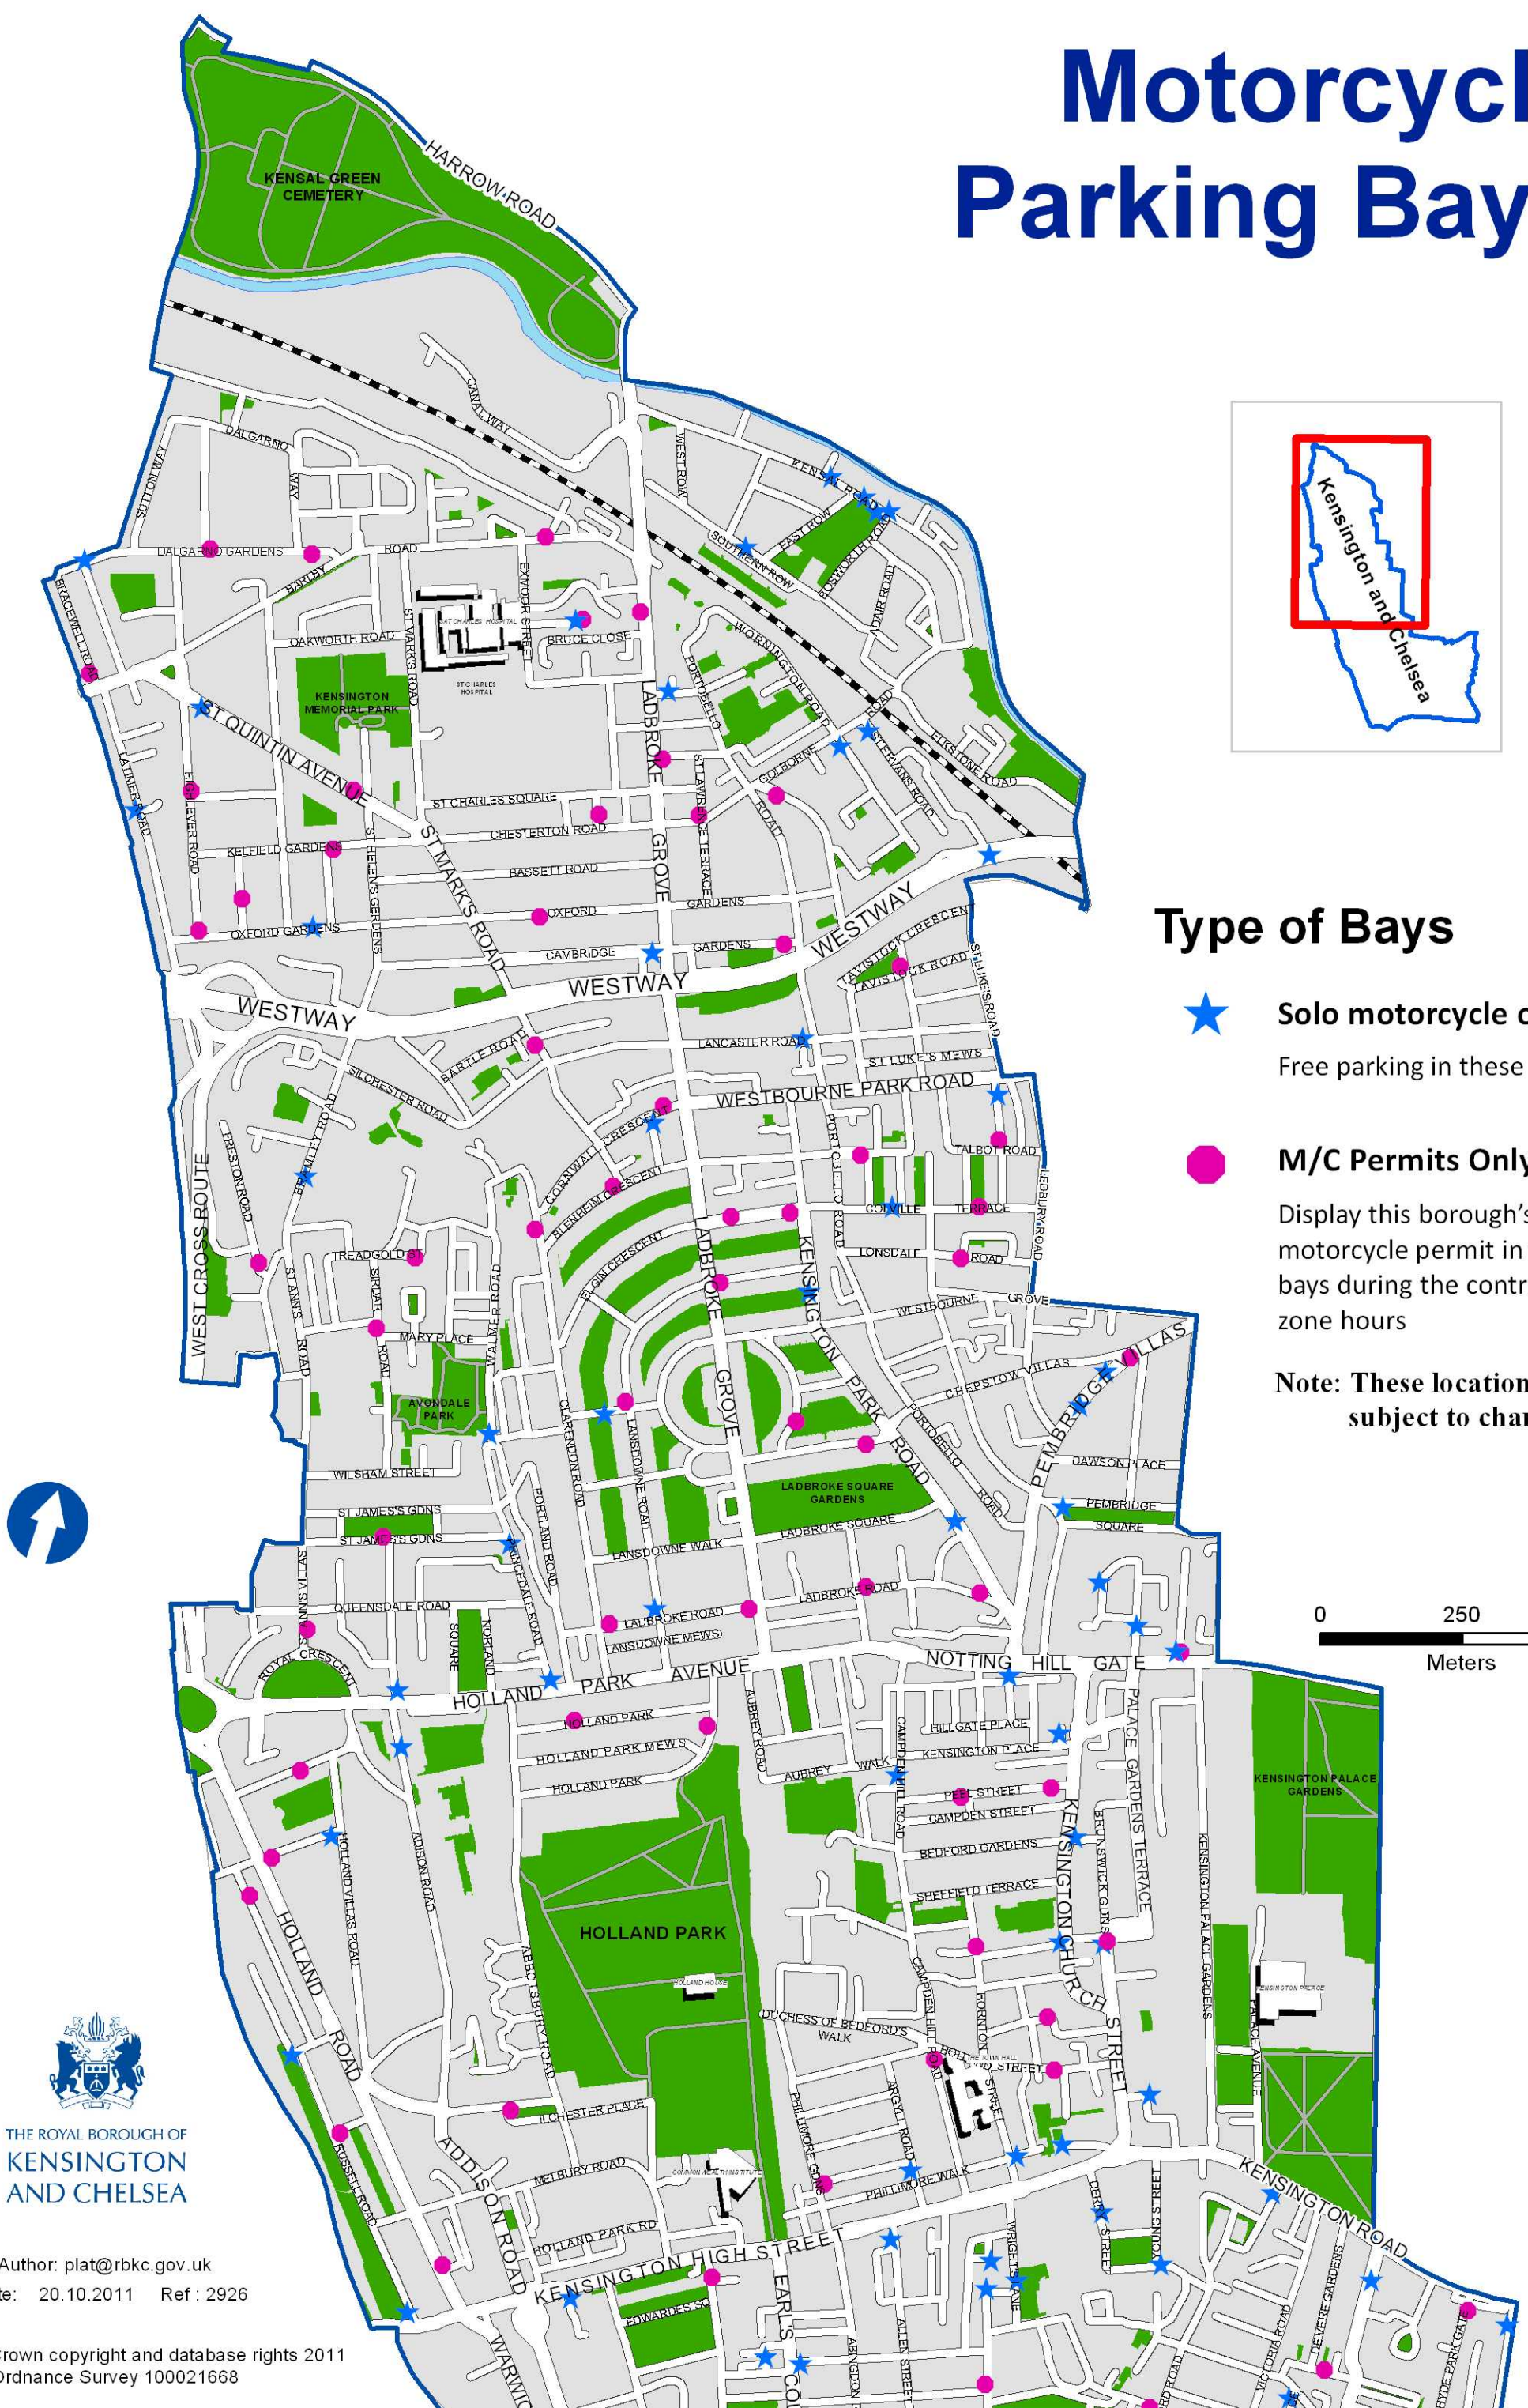

# Motorcycle Parking Bays

## Type of Bays

 Solo motorcycle only  
Free parking in these bays

 M/C Permits Only  
Display this borough's resident motorcycle permit in these bays during the controlled zone hours

**Note: These locations may be subject to change**

THE ROYAL BOROUGH OF  
**KENSINGTON  
AND CHELSEA**

Author: plat@rbkc.gov.uk  
Date: 20.10.2011 Ref: 2926

© Crown copyright and database rights 2011  
Ordnance Survey 100021668

# Motorcycle Parking Bays

THE ROYAL BOROUGH OF  
**KENSINGTON  
AND CHELSEA**