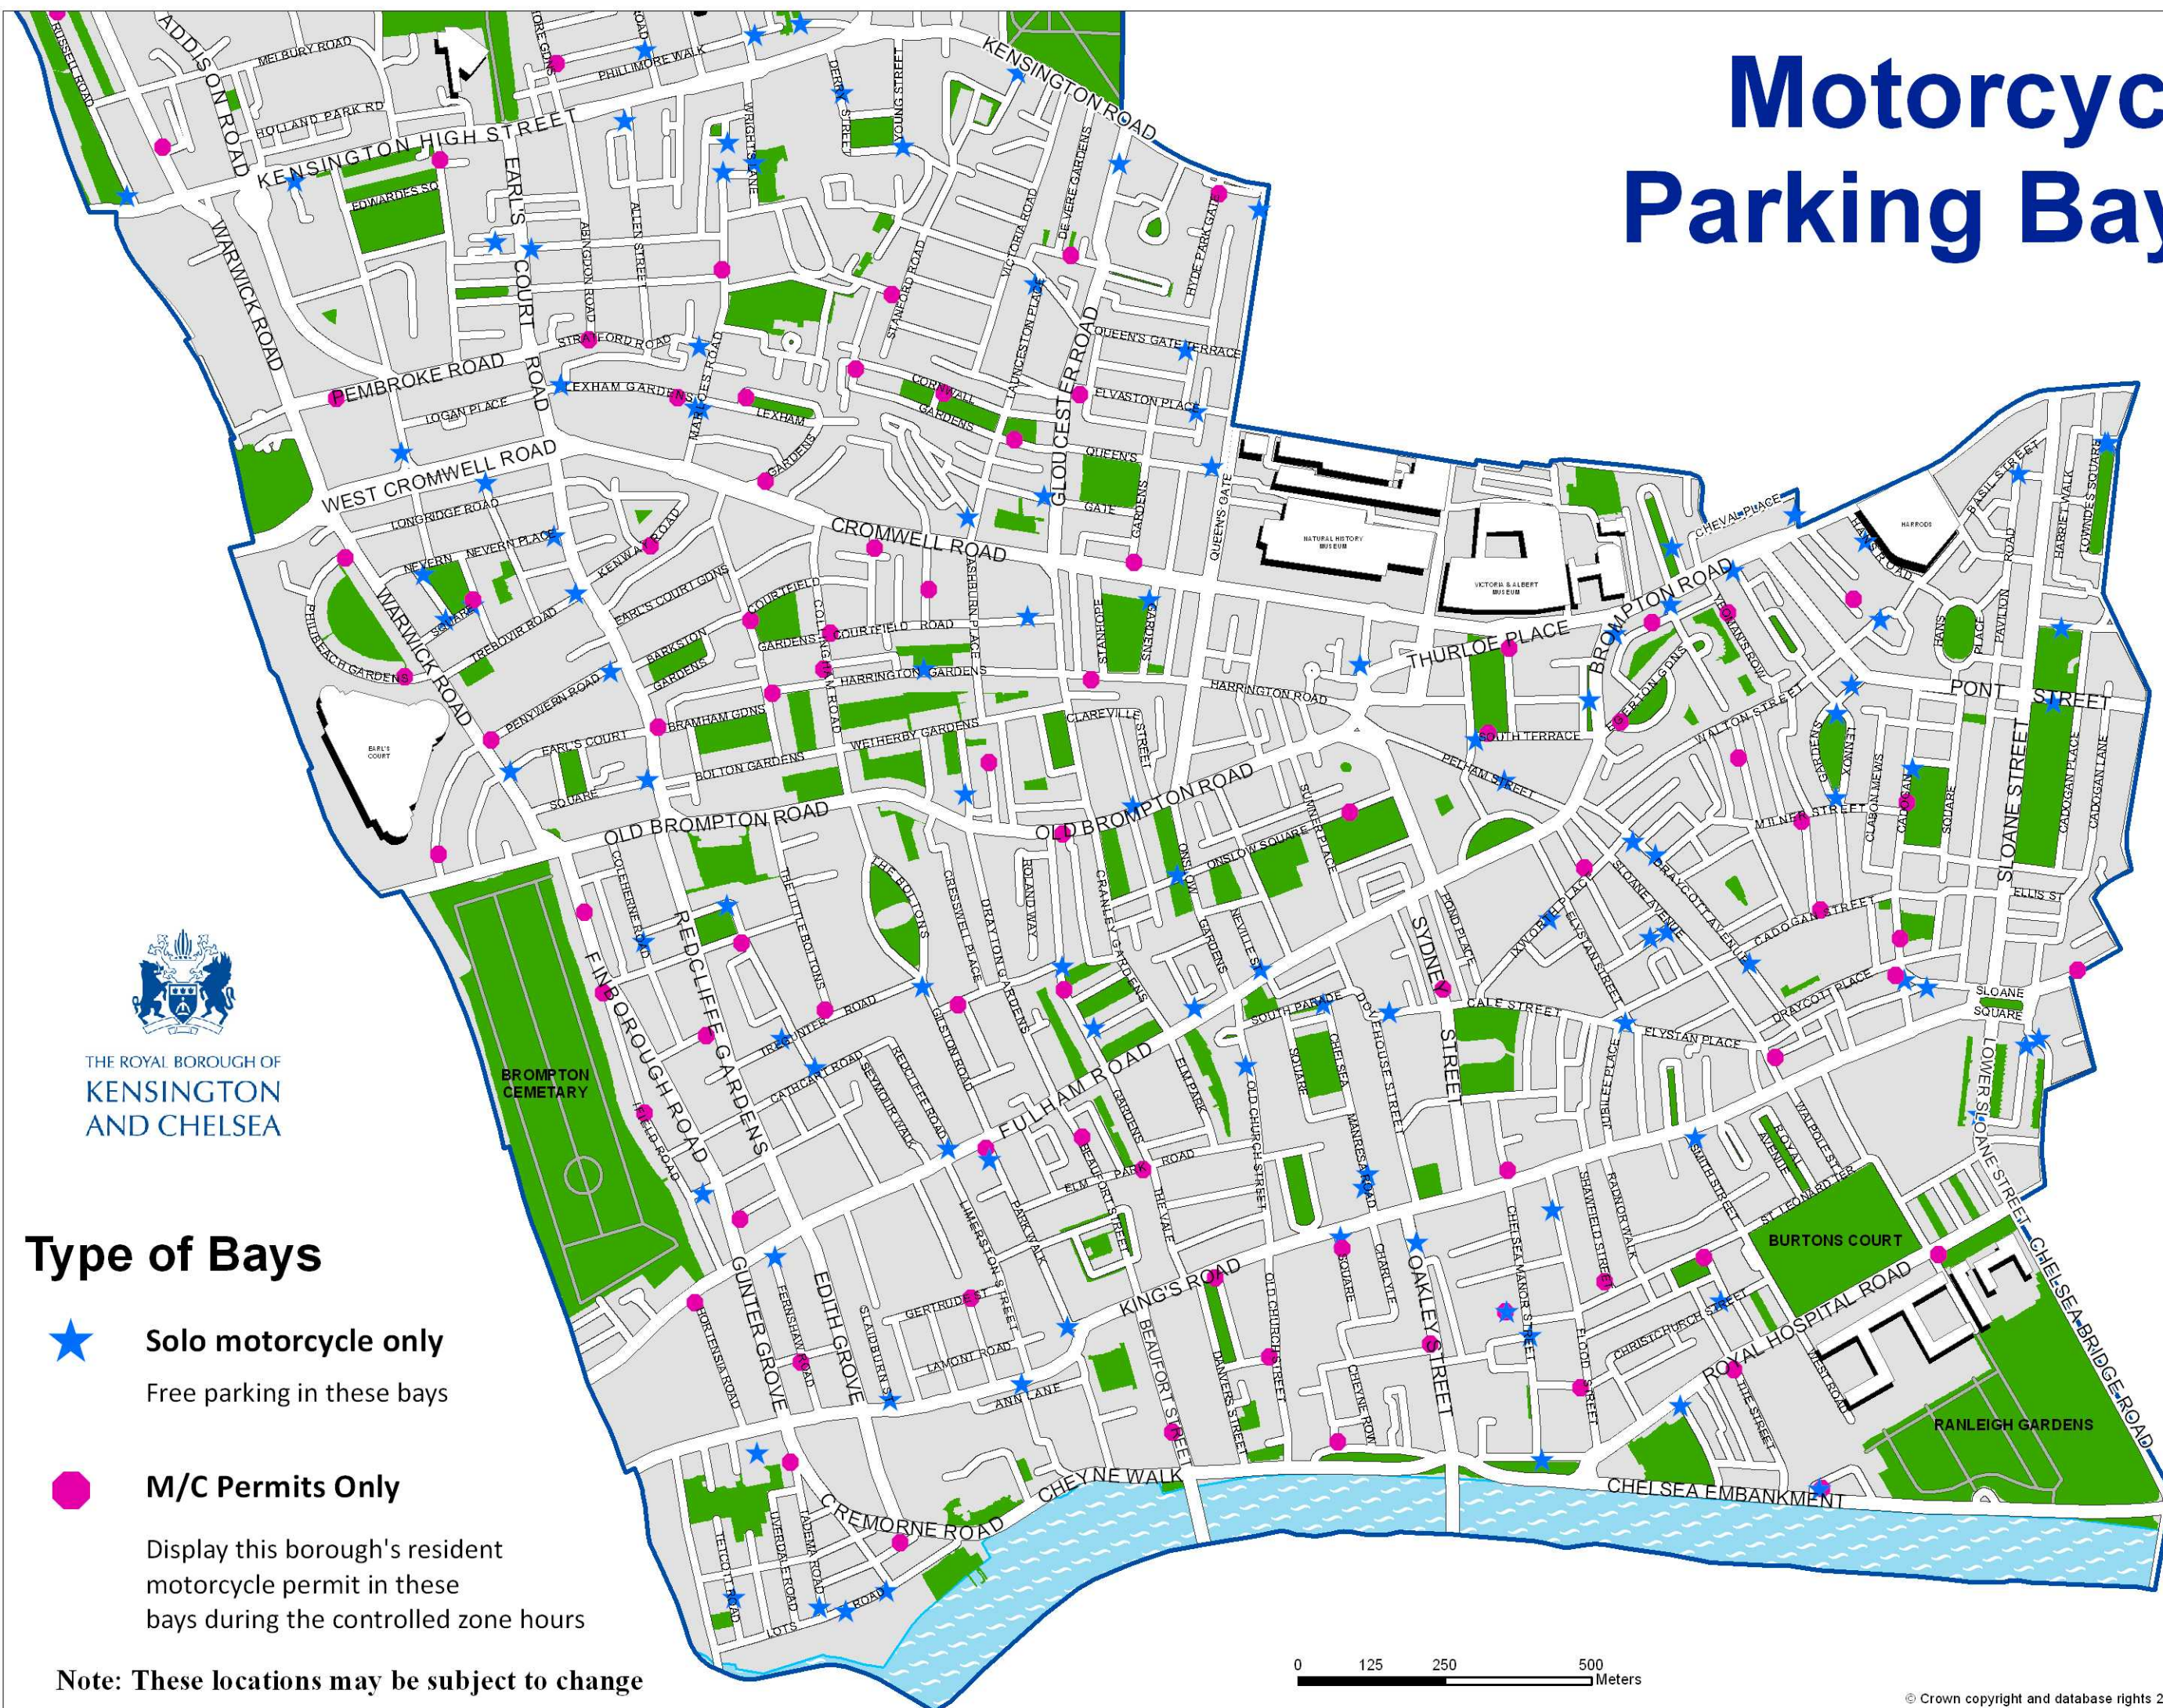

## Type of Bays

 Solo motorcycle only  
Free parking in these bays

 M/C Permits Only  
Display this borough's resident motorcycle permit in these bays during the controlled zone hours

**Note: These locations may be subject to change**

THE ROYAL BOROUGH OF  
**KENSINGTON  
AND CHELSEA**

Author: plat@rbkc.gov.uk  
Date: 20.10.2011 Ref: 2926

© Crown copyright and database rights 2011  
Ordnance Survey 100021668

# Motorcycle Parking Bays

THE ROYAL BOROUGH OF  
**KENSINGTON  
AND CHELSEA**

## Type of Bays

- 
**Solo motorcycle only**  
 Free parking in these bays
- 
**M/C Permits Only**  
 Display this borough's resident motorcycle permit in these bays during the controlled zone hours

**Note: These locations may be subject to change**