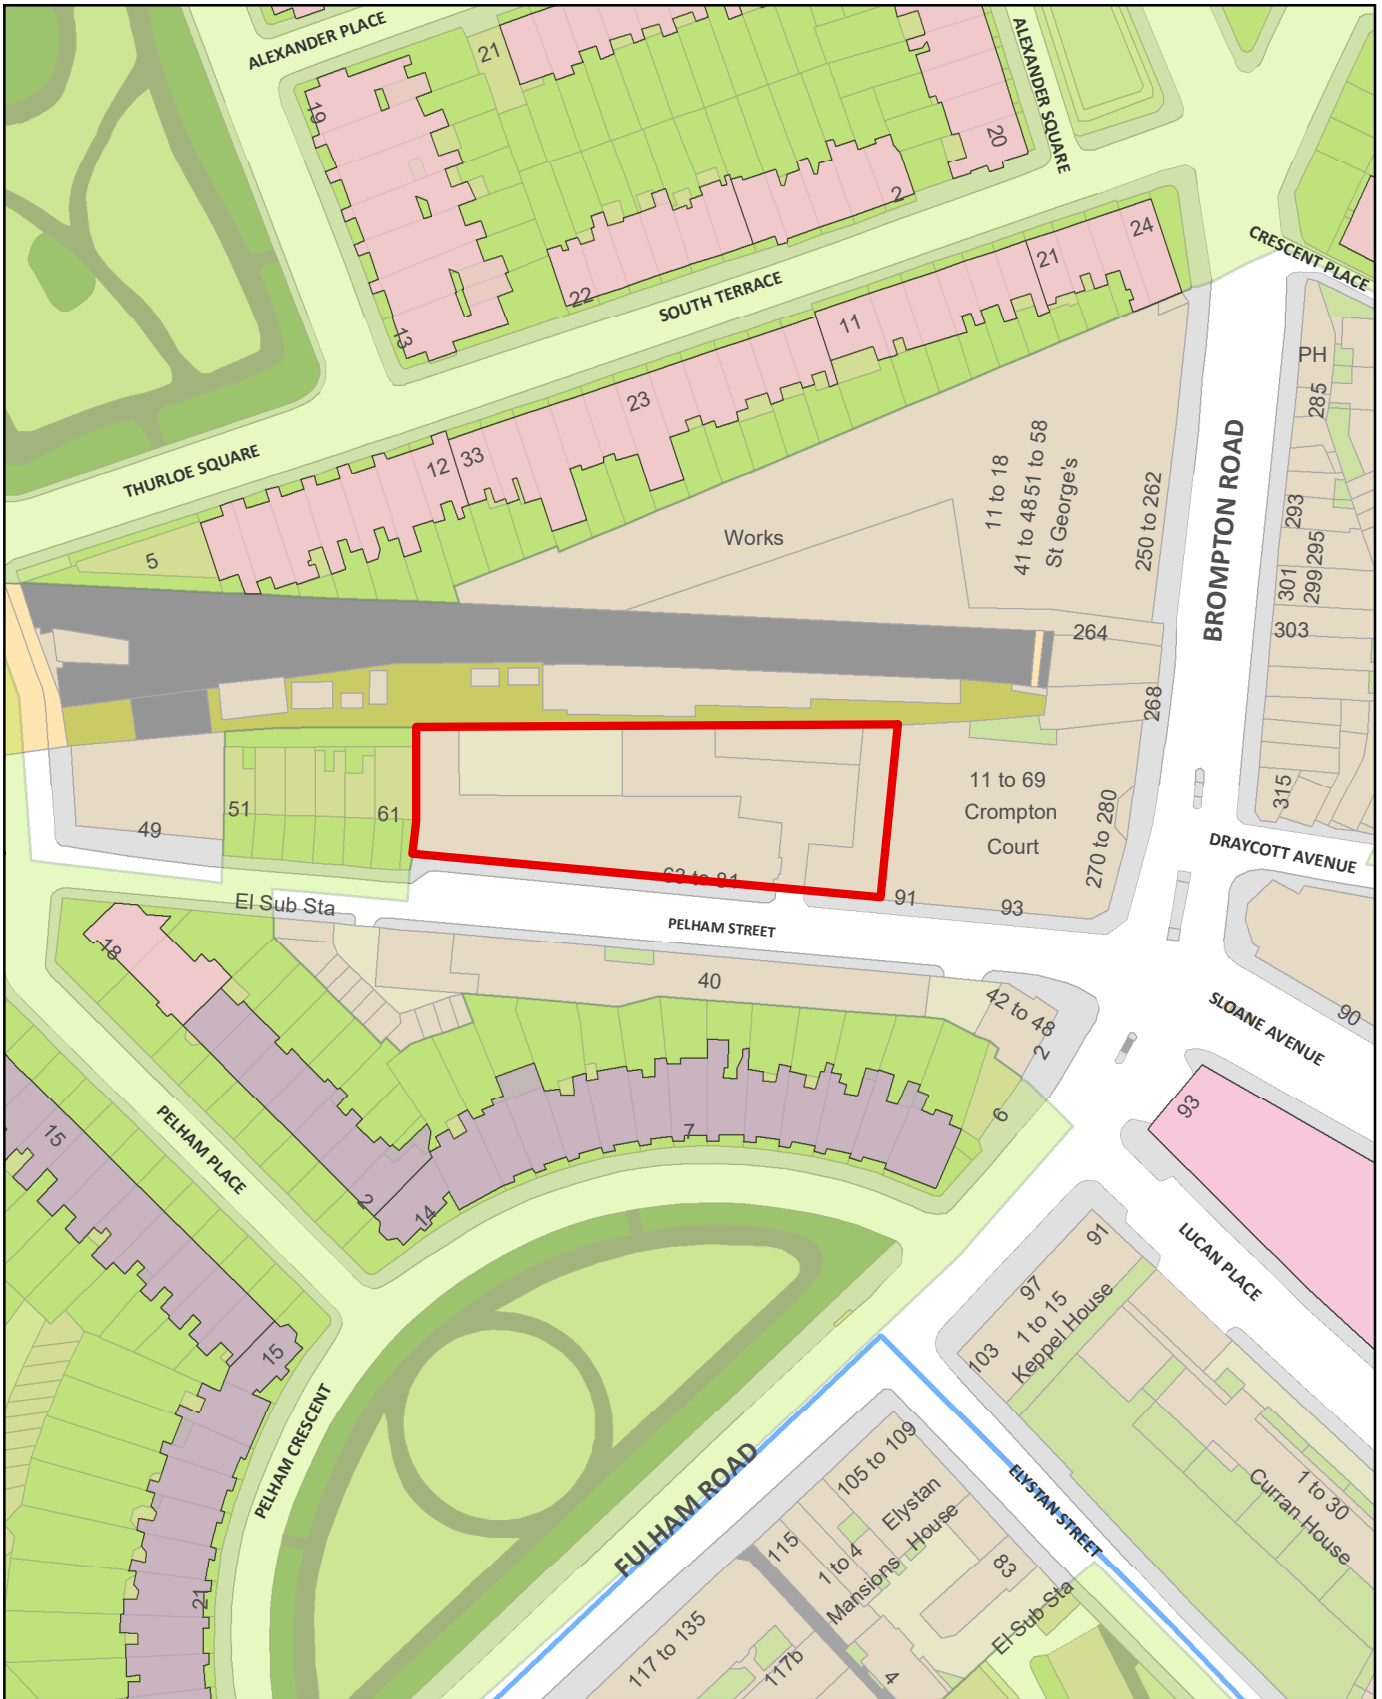

# 63-81 Pelham Street, LONDON, SW7 2NL

 <p>1:1,250 @ A4</p>	 Conservation Areas	 Grade II
	 Ward Boundaries	 Grade II*
 Grade I		<p><b>Listed Buildings</b></p>
<p><b>Planning Support</b></p> <p>The Royal Borough of Kensington and Chelsea</p> <p>The Town Hall, Hornton Street, London, W8 7NX</p> <p>+44 (020) 7937 5464</p>		
<p>© Crown copyright and database rights 2024 OS 100021668</p>  <p>THE ROYAL BOROUGH OF KENSINGTON AND CHELSEA</p>		