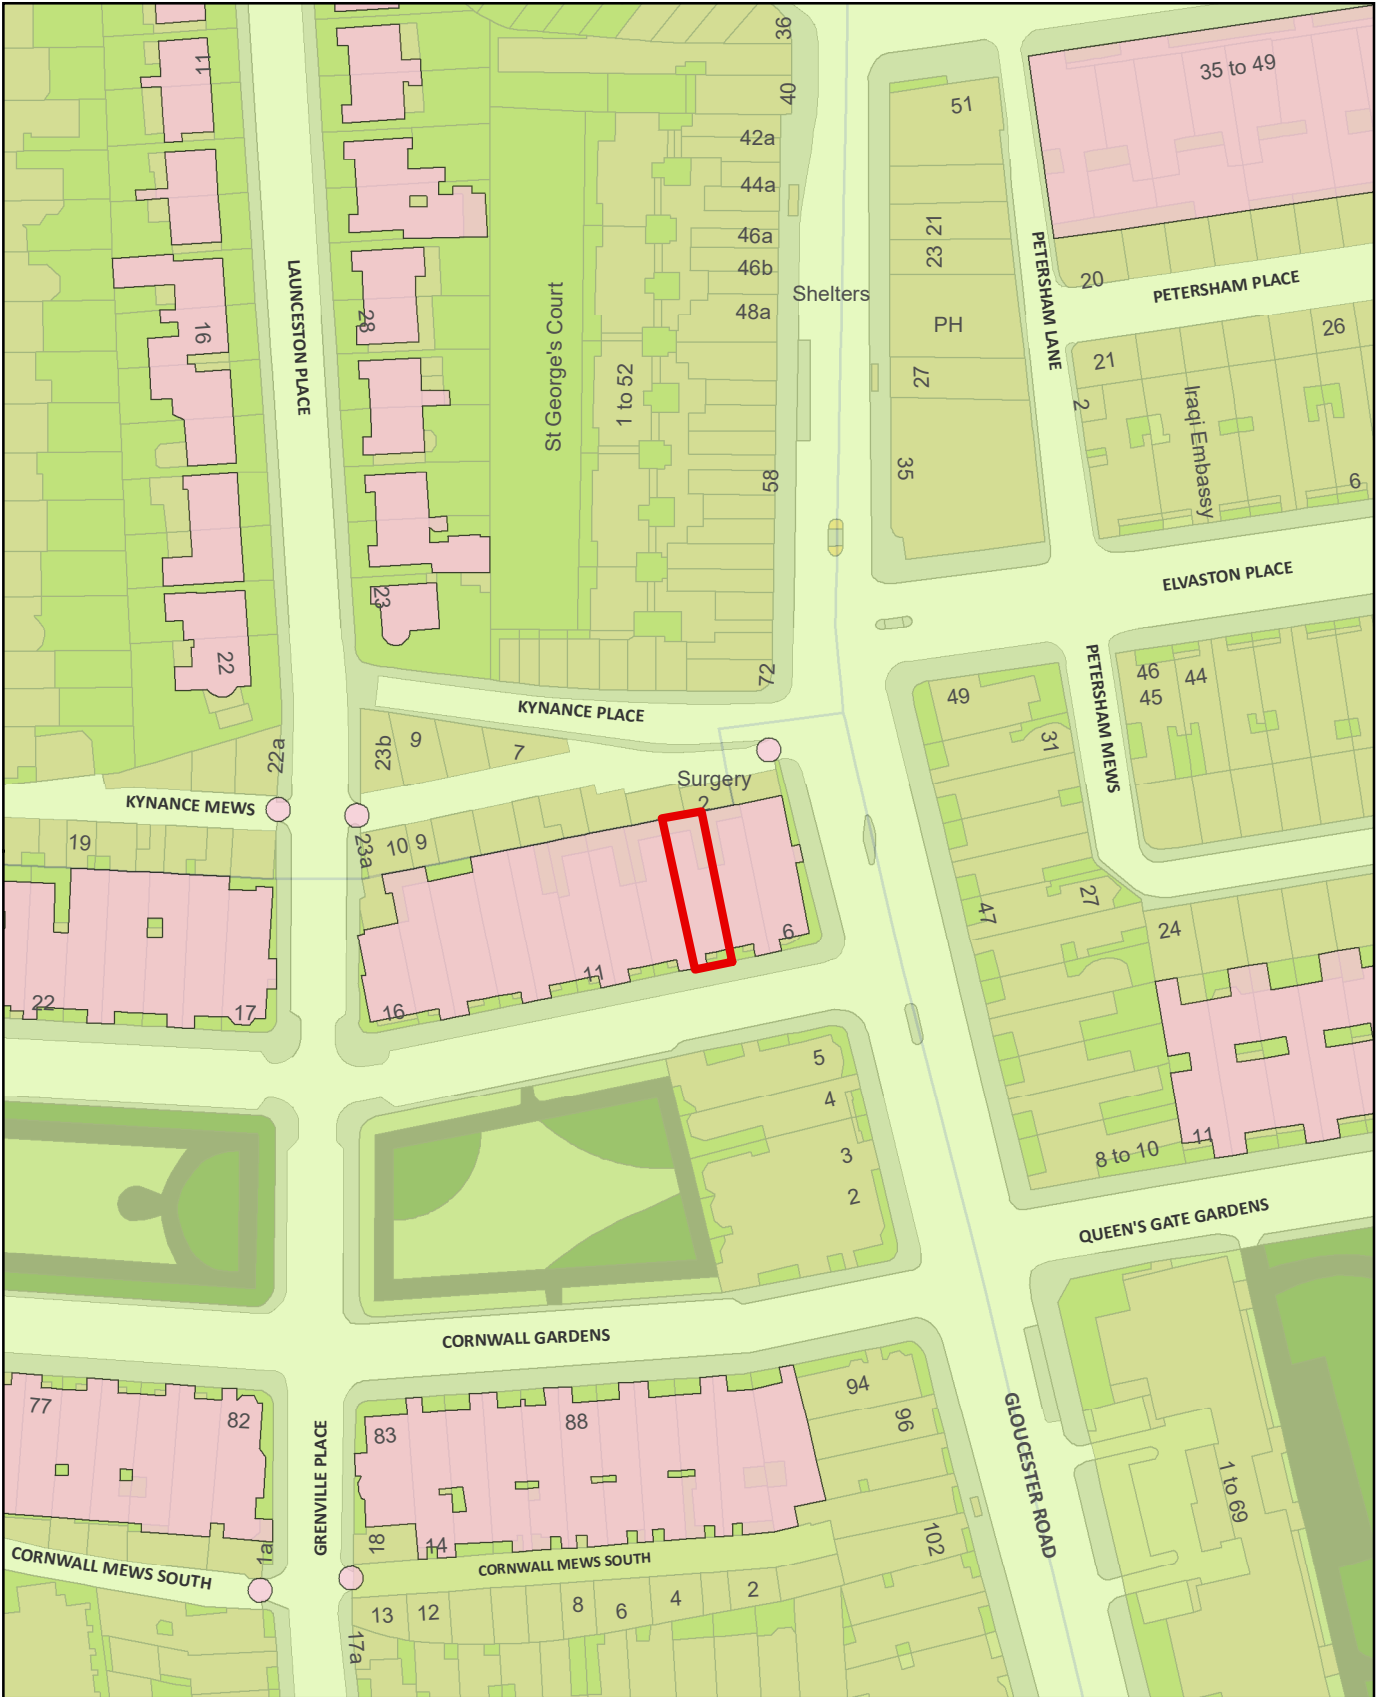

# 8 Cornwall Gardens, LONDON

<p>1:1,250</p> <p>@ A4</p>	Conservation Areas	Grade II
	Ward Boundaries	Grade II*
© Crown copyright and database rights 2024 OS 100021668		Grade I

<b>Planning Support</b> The Royal Borough of Kensington and Chelsea The Town Hall, Hornton Street, London, W8 7NX +44 (020) 7937 5464		
--	--	--