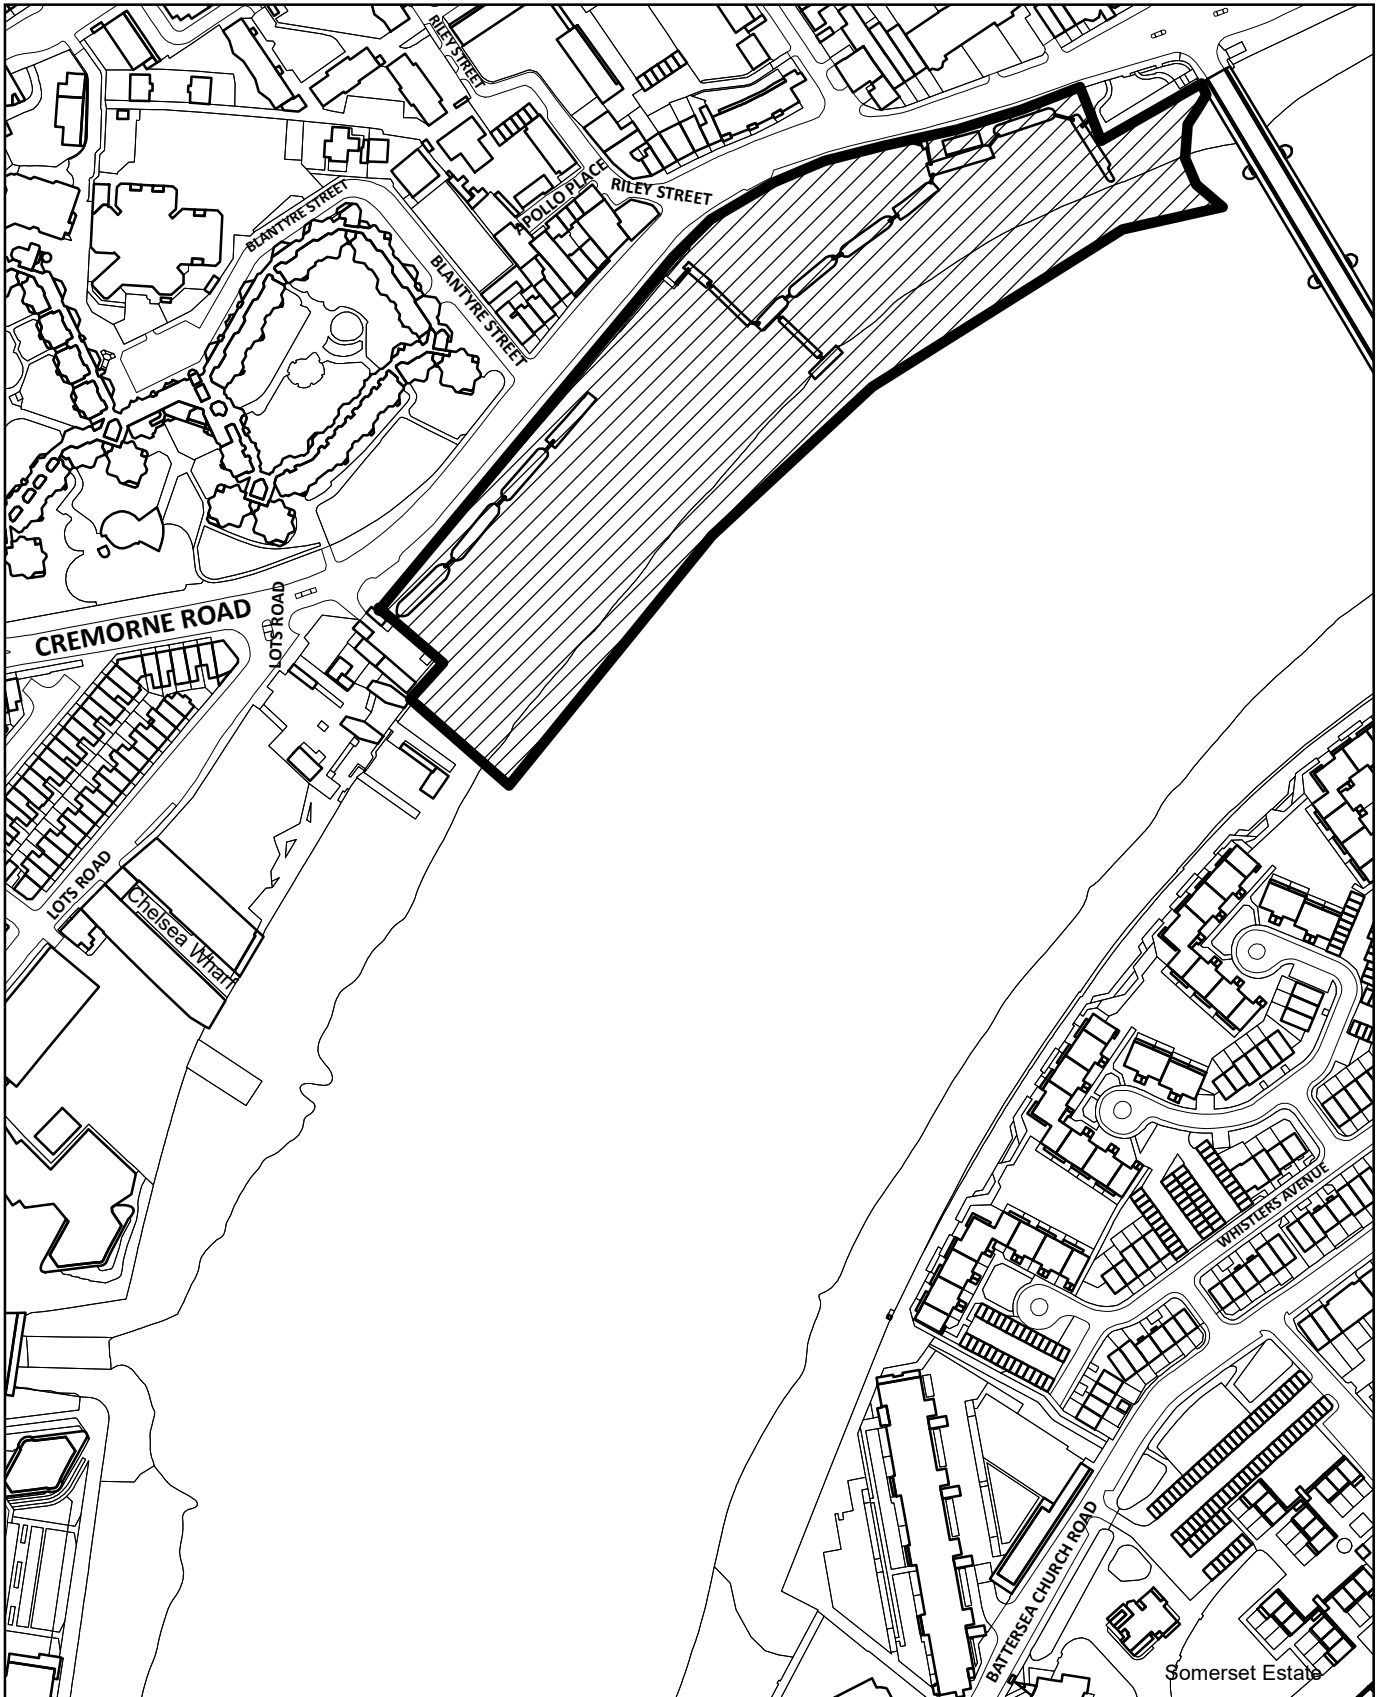

106 Cheyne Walk, LONDON, SW10 0DG

 Conservation Areas

 Ward Boundary

1:1,250

@ A4

© Crown copyright and database rights 2024 OS 100021668

Planning Support

The Royal Borough of Kensington and Chelsea