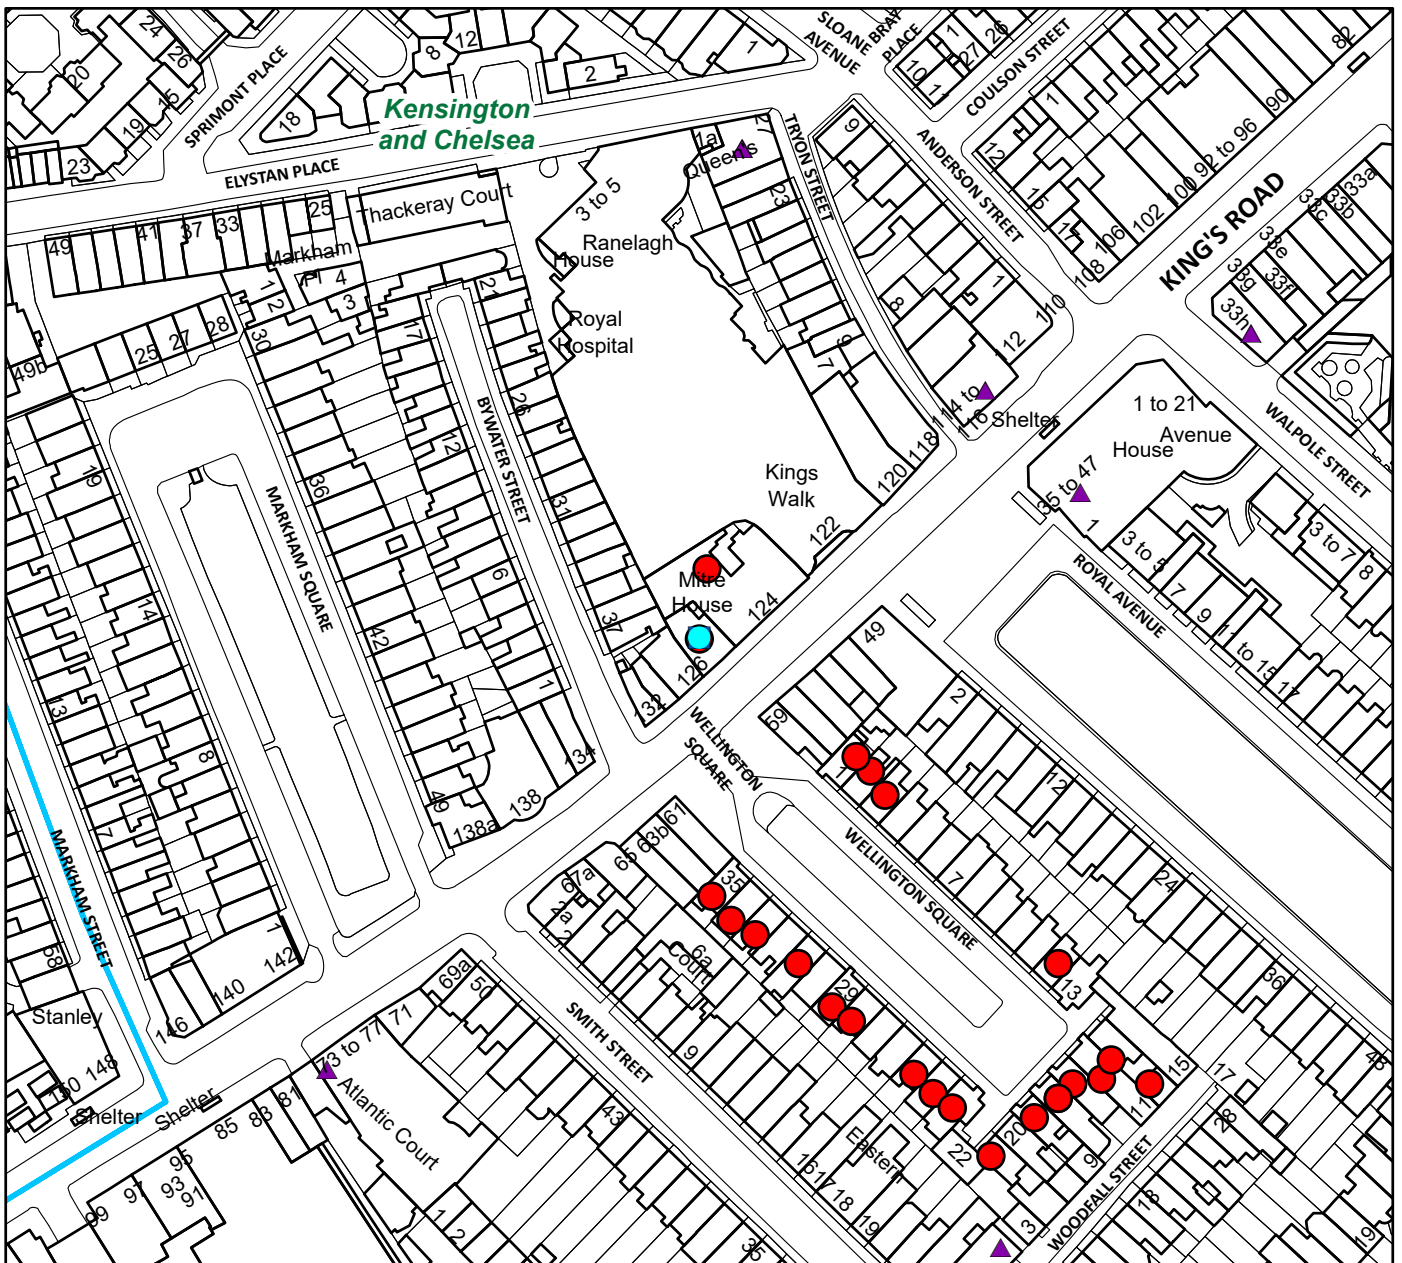

St George Coffee, 124C & 126 King's Road, SW3 4TR

Legend

- Premises
- ▲ Existing Licensed Premises
- ◆ Gaming Licensed Premises
- Interested Parties Objectors
- Interested Parties Supporters
- Borough Boundary

## Objectors List

Georgia Coleridge	on behalf of Royal Avenue Residents' Association Mitre House Residents' Association
Robin Wilson	Wellington Square, SW3
Rusty Elvidge	Rose and Crown Yard, SW1Y
Nicolas Smith	Wellington Square, SW3
Kana Smith	Wellington Square, SW3
Mr Tracy Bennett	Wellington Square, SW3
Krystyna Deuss	Wellington Square, SW3
Valentina Giacinti	King's Road, SW3
Frances Dartford	Wellington Square, SW3
Clodagh Beale	Wellington Square, SW3
Timothy Ffytche	Wellington Square, SW3
Frank Cordes	Wellington Square, SW3
Geraint Hughes	Wellington Square, SW3
John Richardson	Wellington Square, SW3
Unni Stene-Spiller	Woodfall Street, SW3
David Spiller	Wellington Square, SW3
Aalexander Cahursky	Wellington Square, SW3
Paul McWilliam	Wellington Square, SW3
Wilailuk Okanurak	Wellington Square, SW3
Julien Bahurel	Wellington Square, SW3
Niels C Kirk	Wellington Square, SW3
Anand Sambasivan	Wellington Square, SW3
Yvonne Stone	Wellington Square, SW3
Melanie Young	Wellington Square, SW3