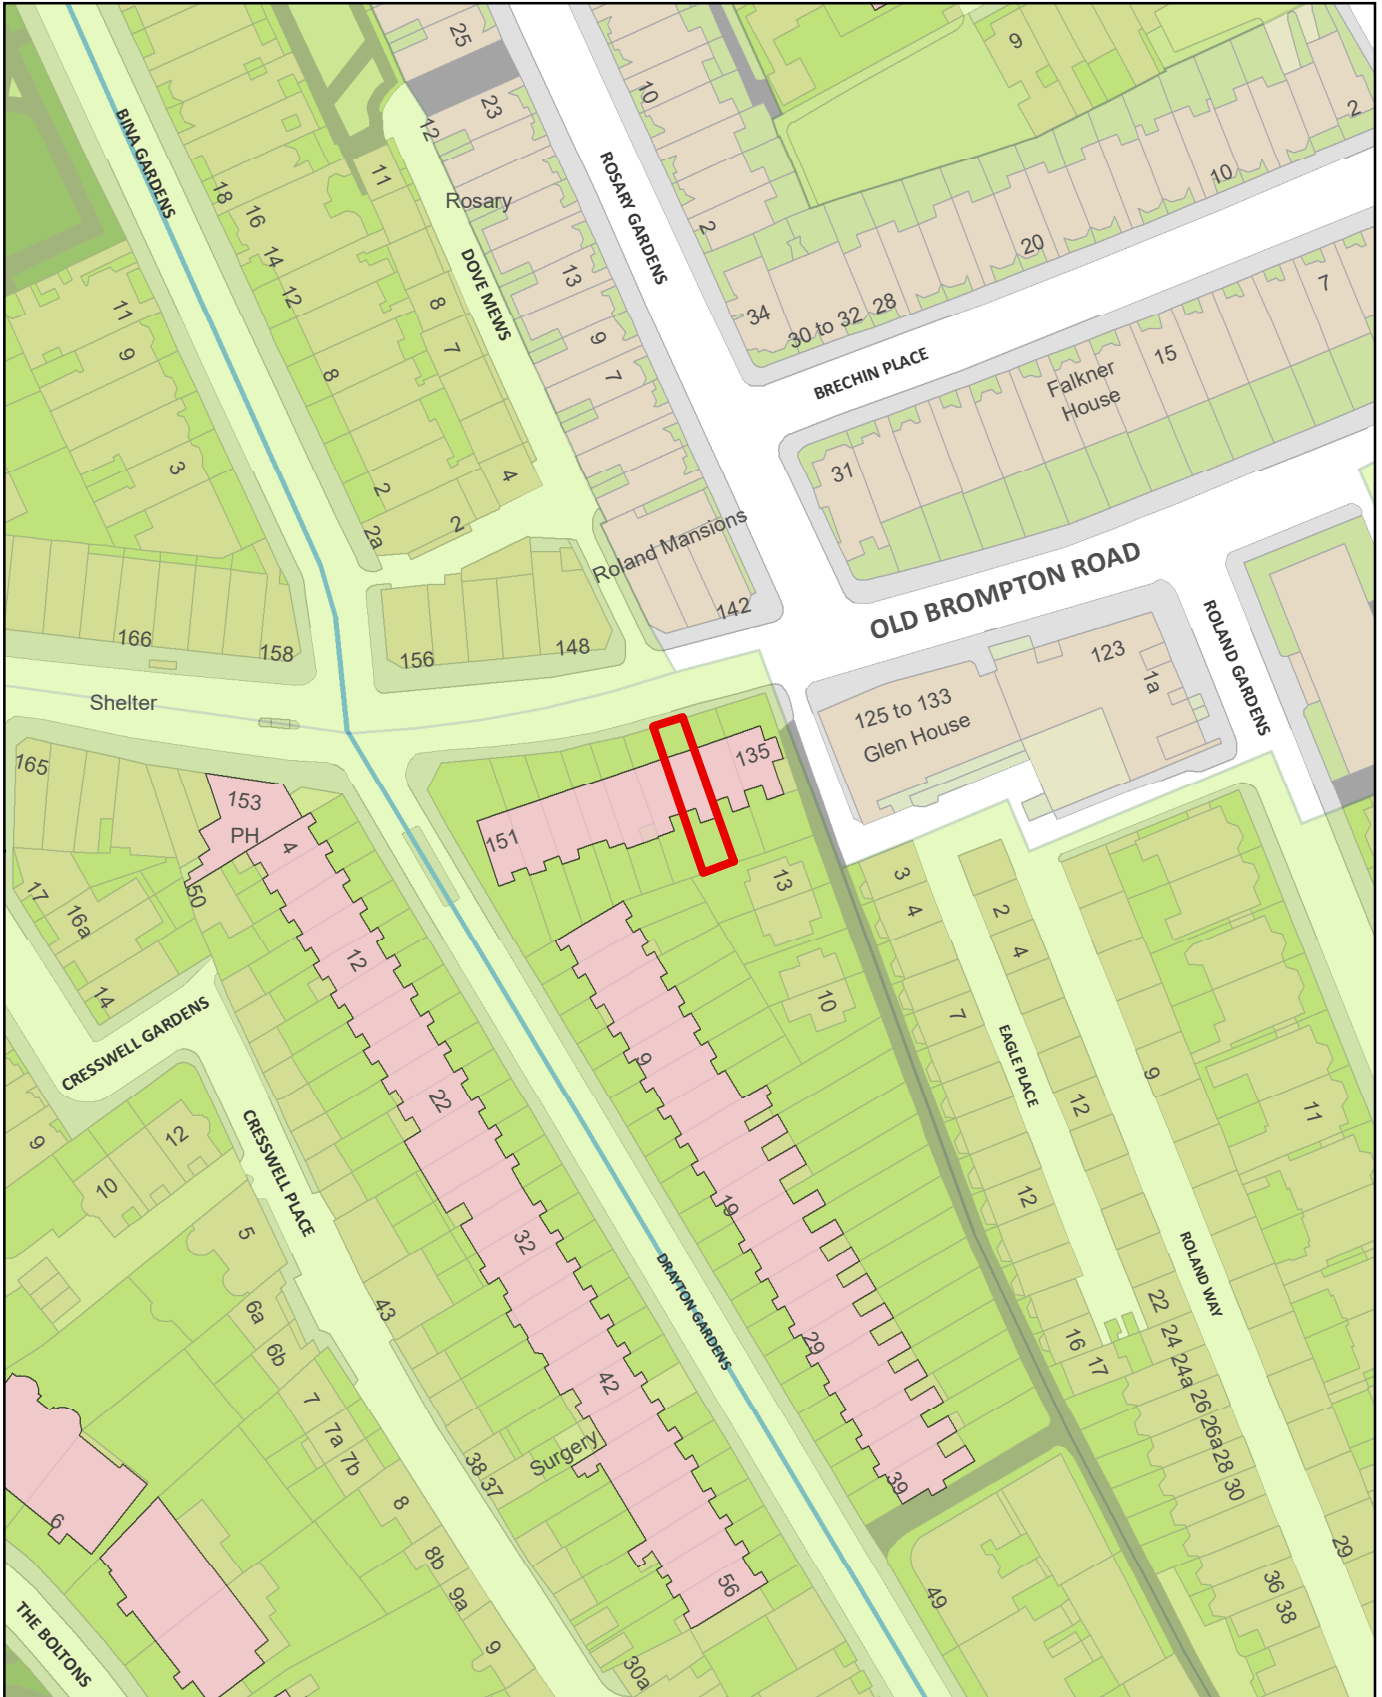

139 Old Brompton Road, LONDON, SW5 0LF

	1:1,250	 Conservation Areas	 Grade II
	@ A4	 Ward Boundaries	 Grade II*
			 Grade I

© Crown copyright and database rights 2025 OS AC0000849971

Planning Support

The Royal Borough of Kensington and Chelsea