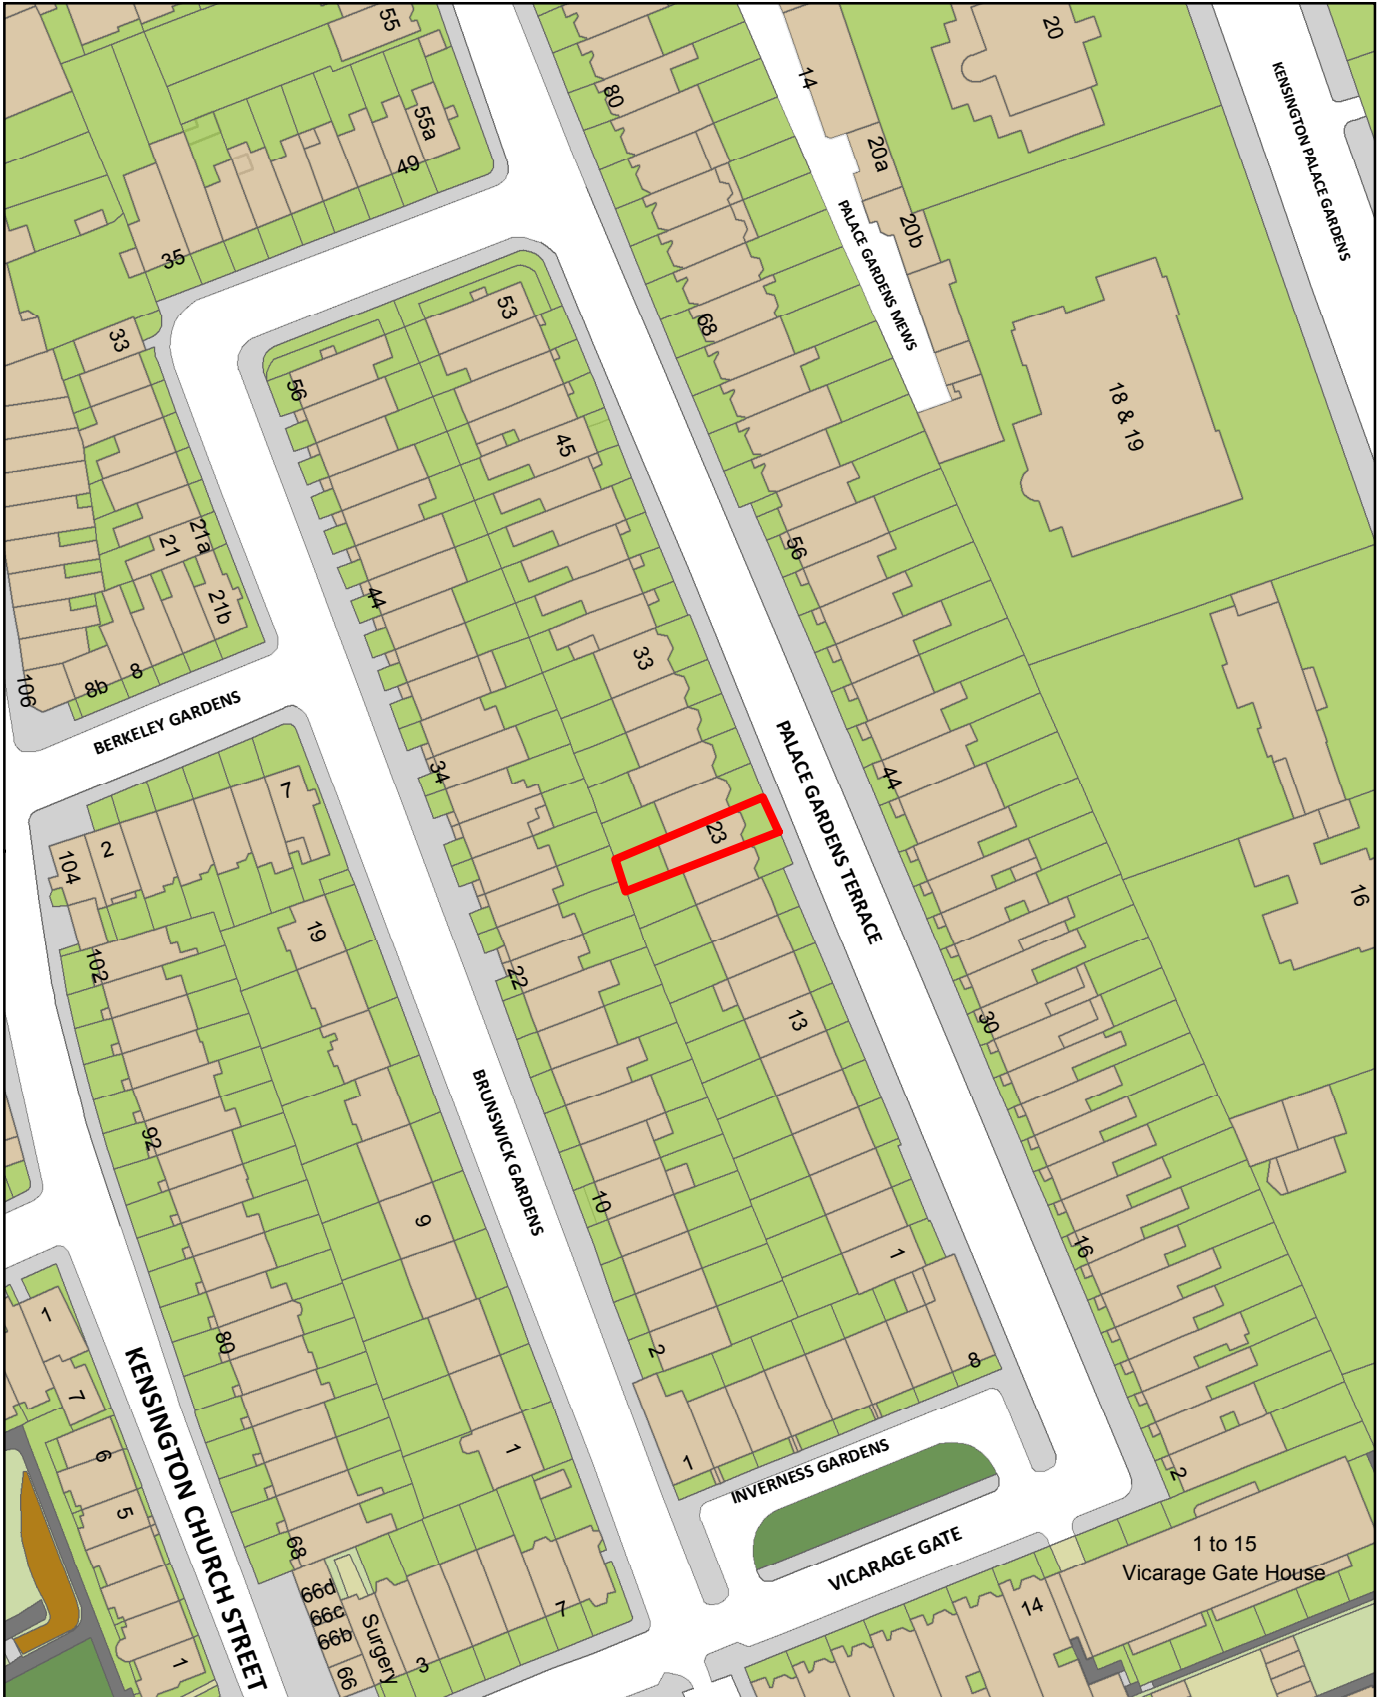

23 Palace Gardens Terrace, LONDON, W8 4SA

1:1,250

© Crown copyright and database rights 2020 OS 100021668

Listed Buildings

- Grade II
- Grade II*
- Grade I

Planning Support

The Royal Borough of Kensington and Chelsea
 The Town Hall, Hornton Street, London, W8 7NX
 +44 (020) 7937 5464