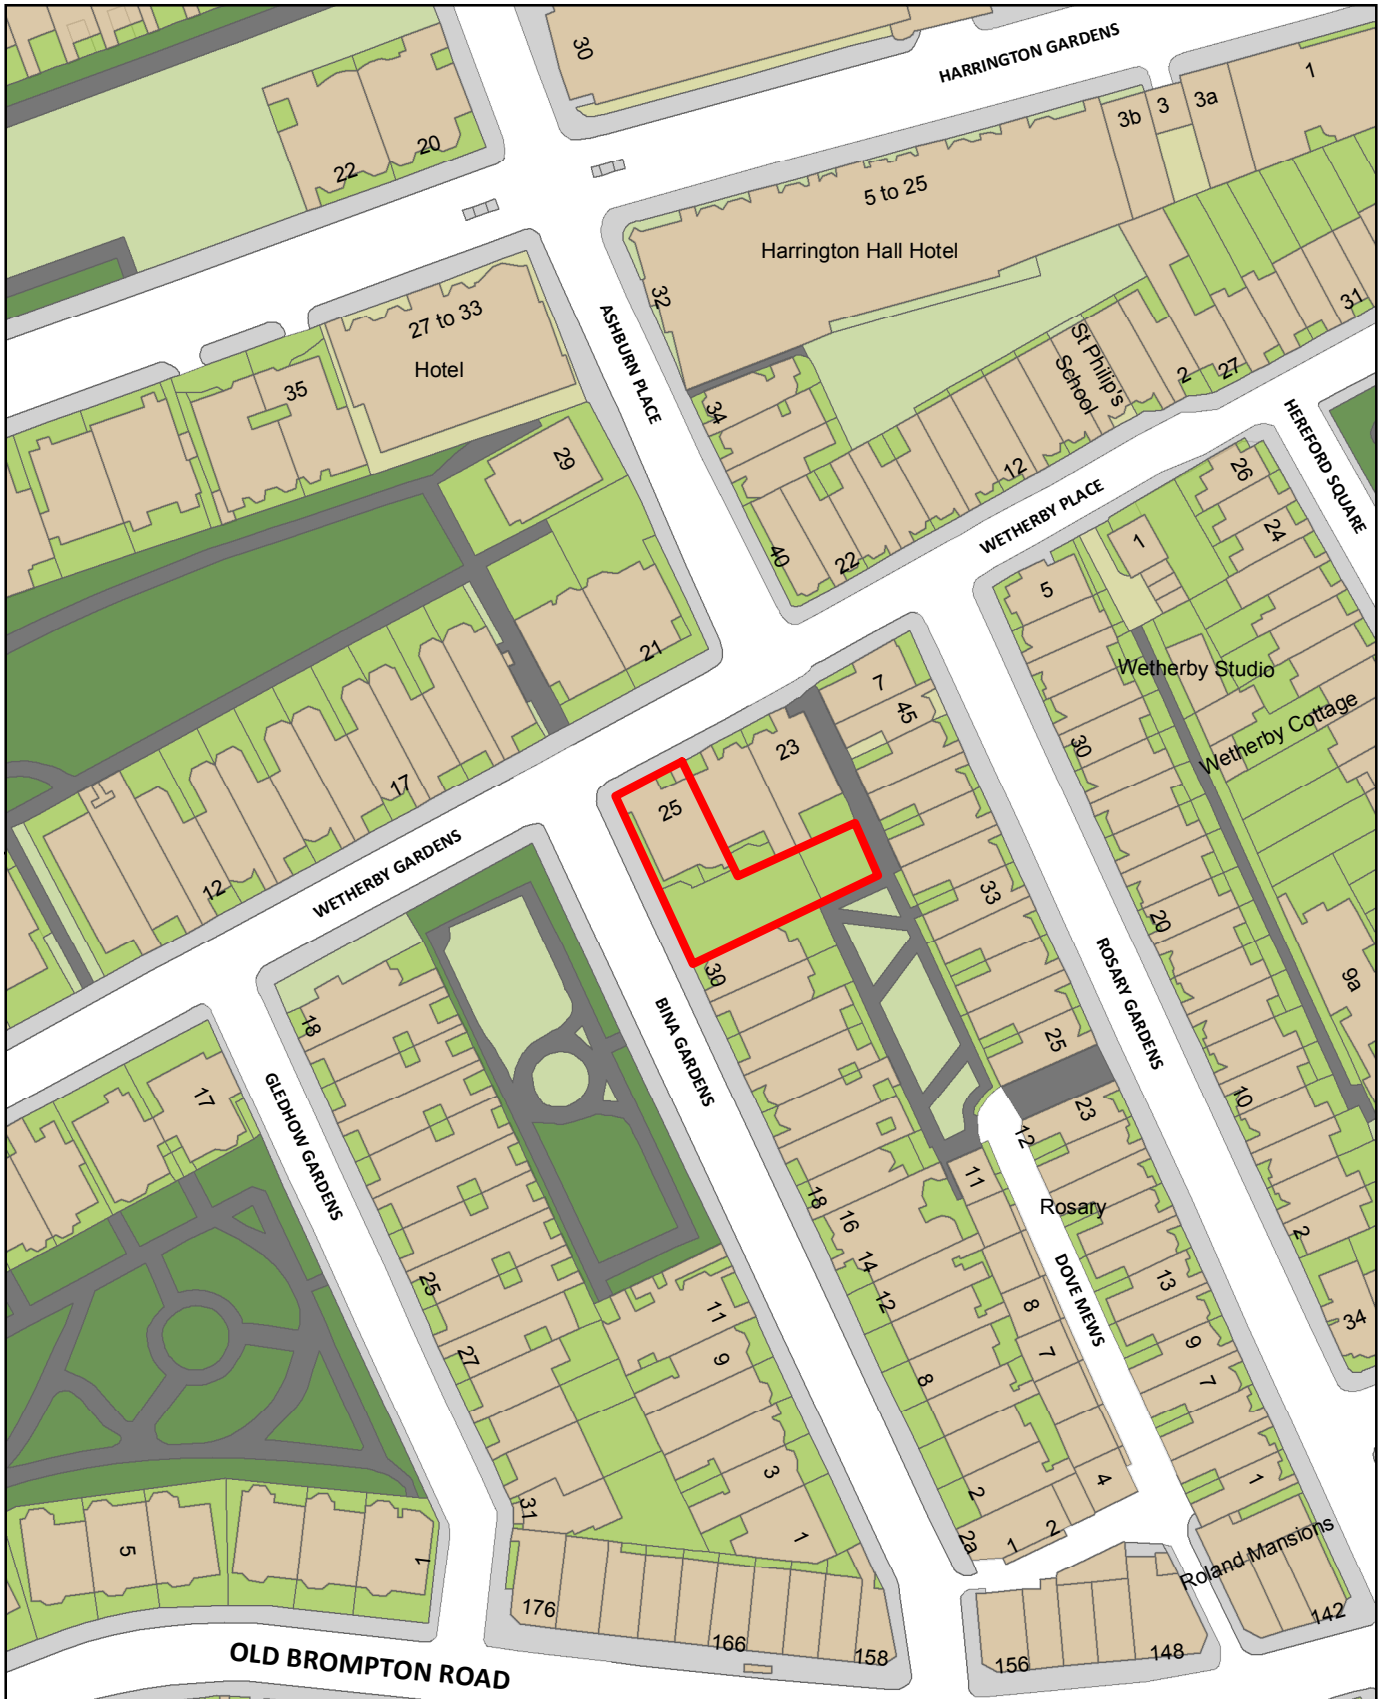

# 25 Wetherby Gardens, LONDON

1:1,250

N

© Crown copyright and database rights 2020 OS 100021668

**Listed Buildings**

- Grade II
- Grade II\*
- Grade I

**Planning Support**

The Royal Borough of Kensington and Chelsea