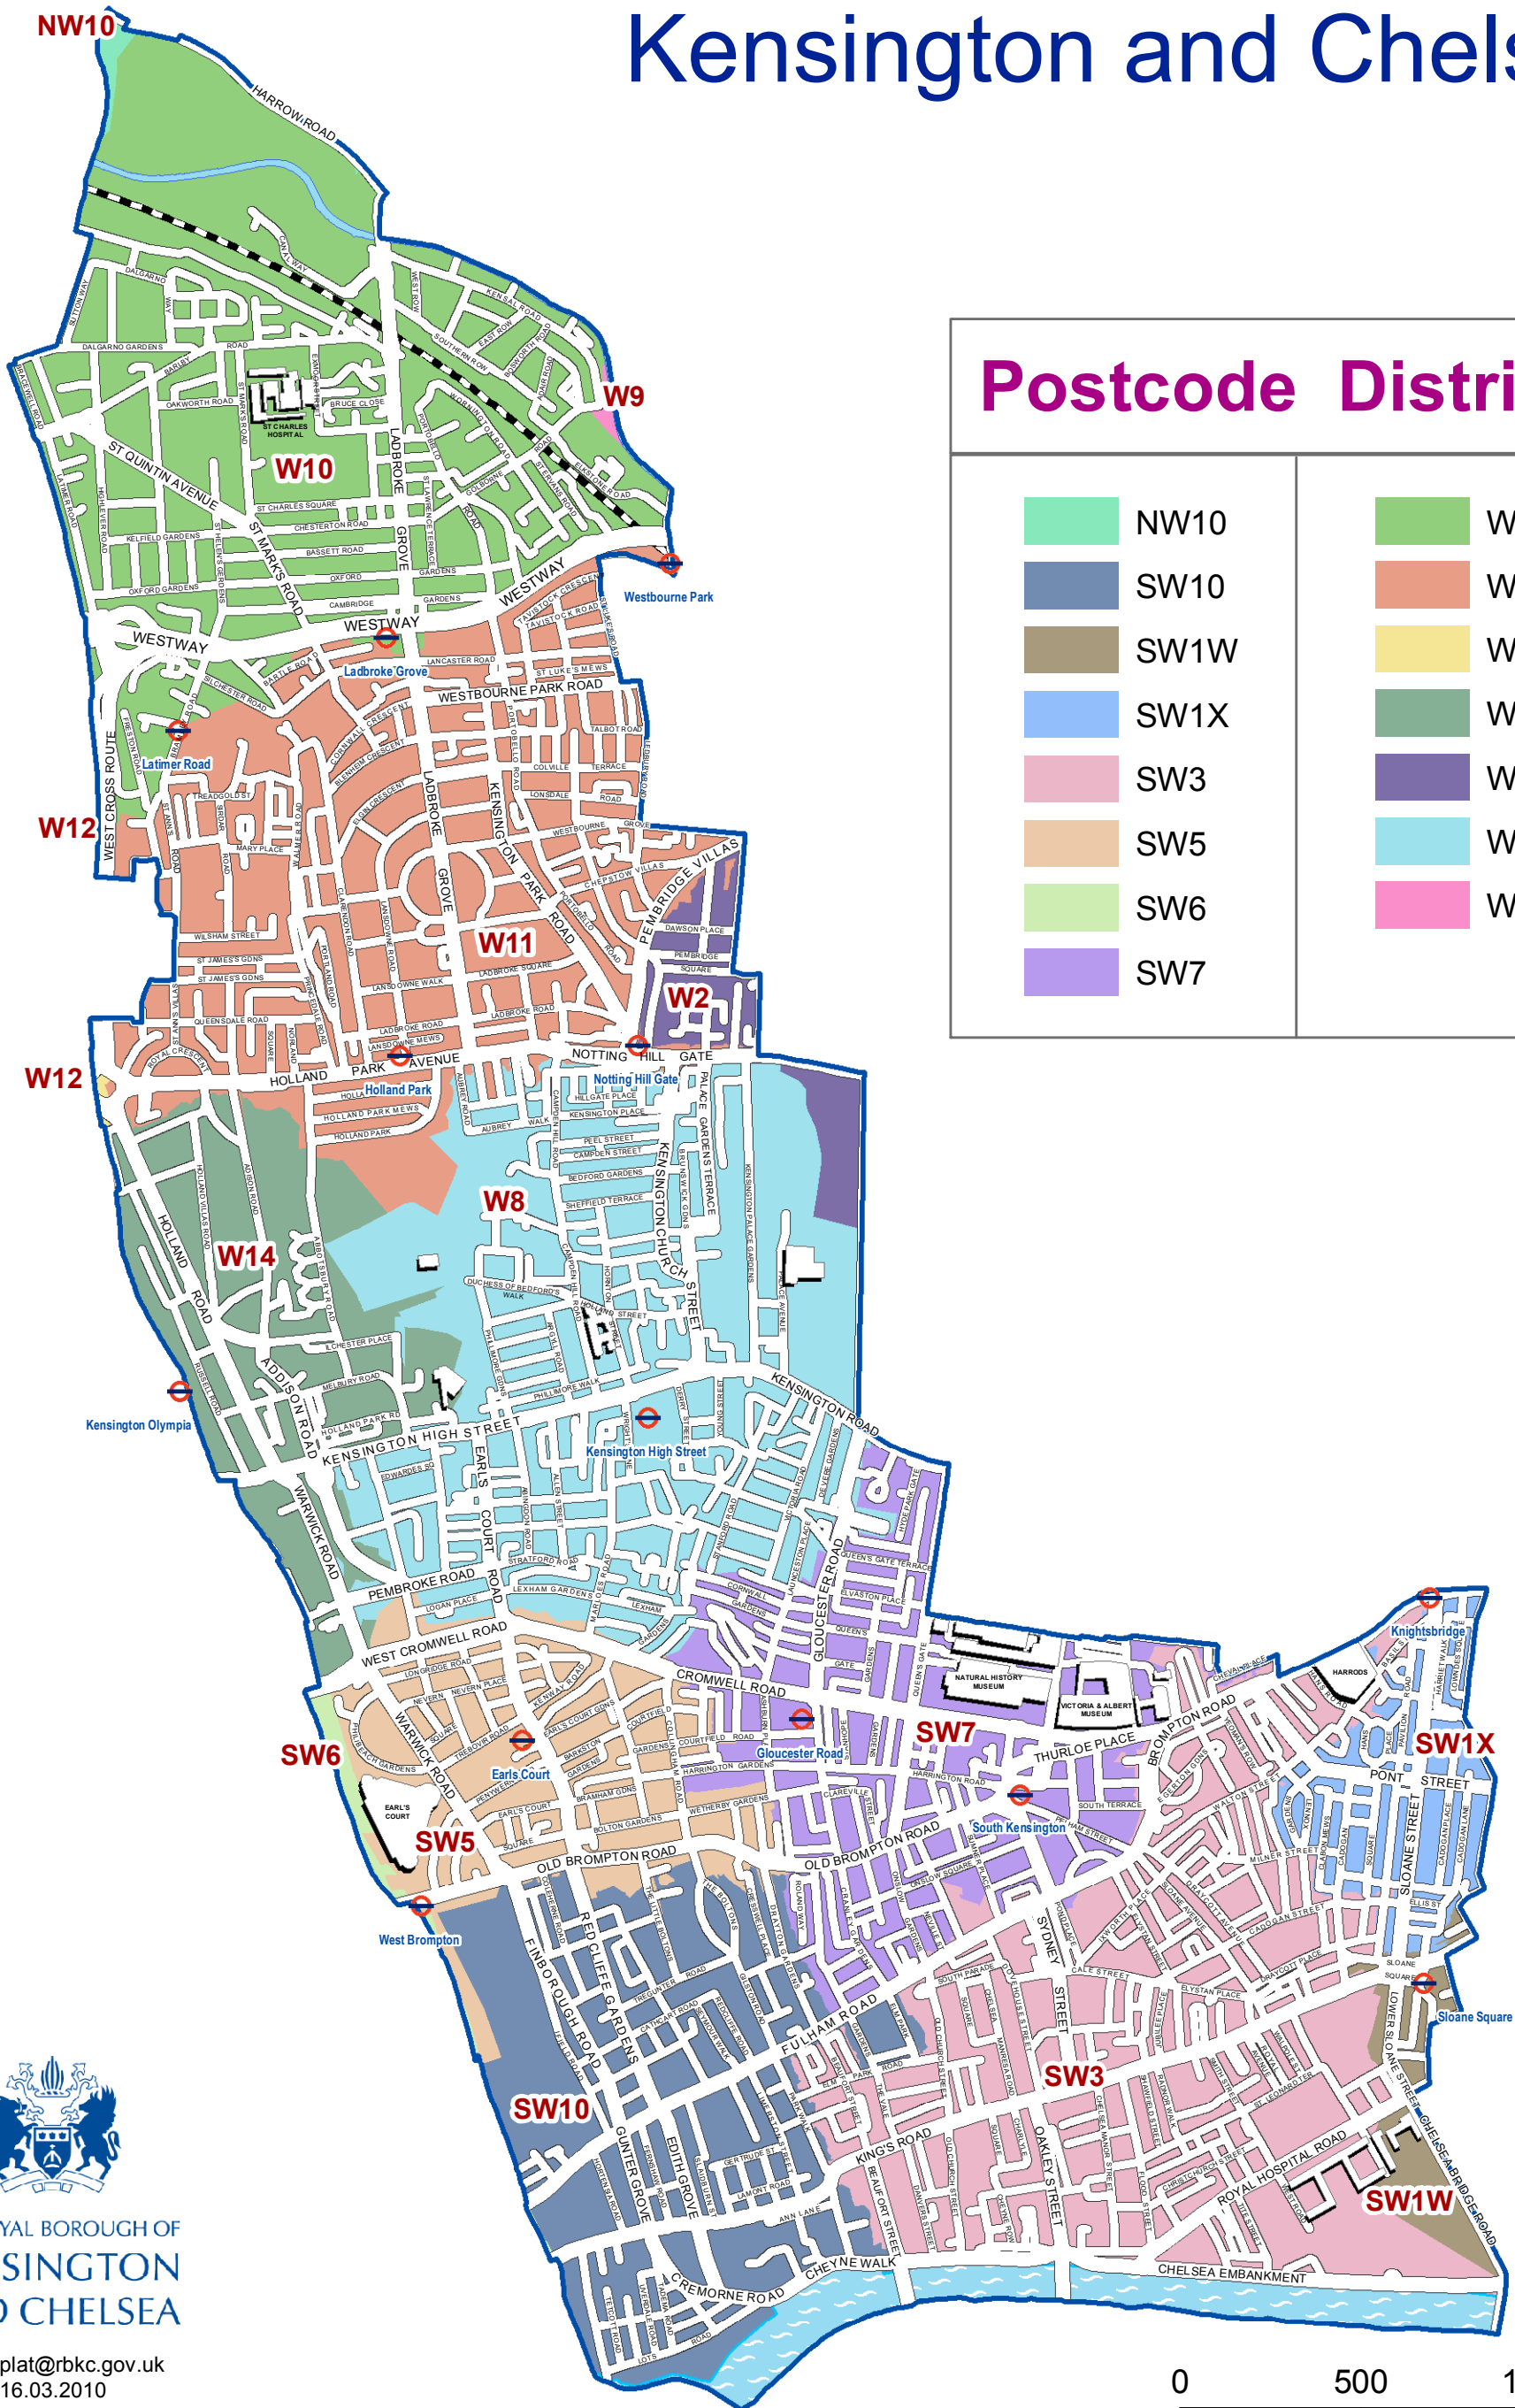

The Royal Borough of Kensington and Chelsea

THE ROYAL BOROUGH OF
KENSINGTON
AND CHELSEA

Author: plat@rbkc.gov.uk
Date: 16.03.2010

© Crown Copyright. All rights reserved. The Royal Borough of Kensington and Chelsea Licence No 100021668 (2010)

0 500 1,000
Meters