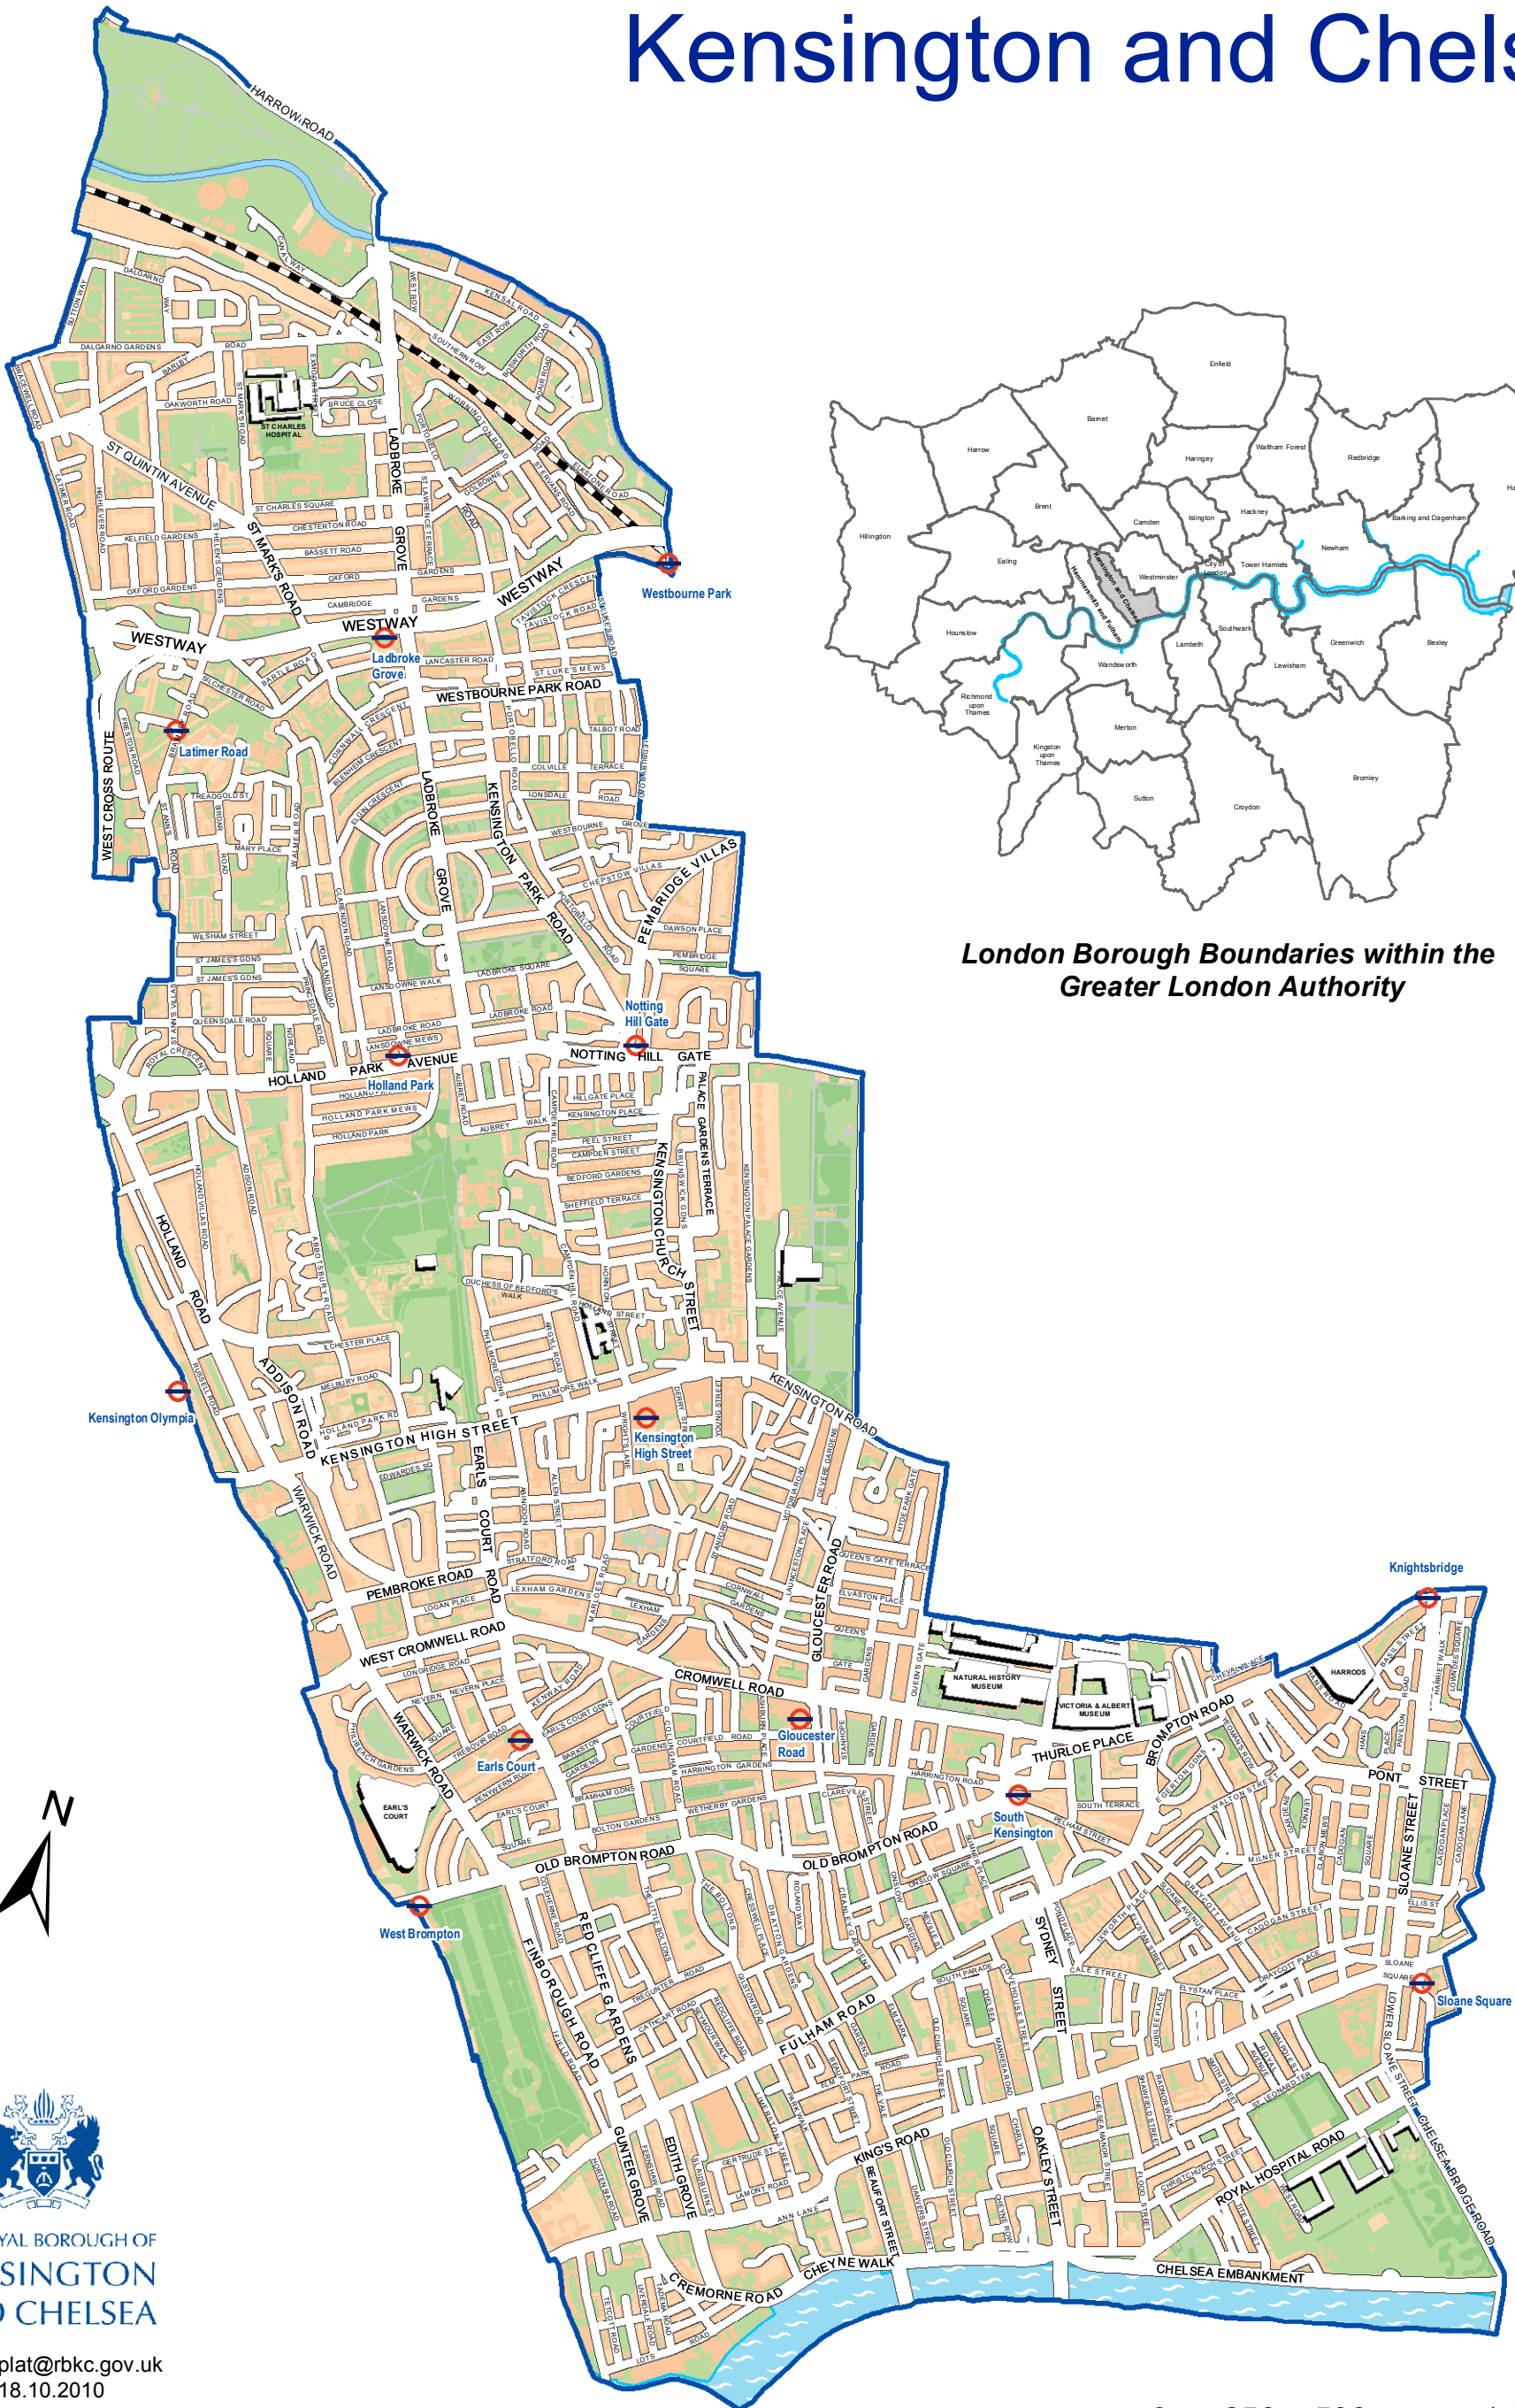

The Royal Borough of Kensington and Chelsea

London Borough Boundaries within the Greater London Authority

THE ROYAL BOROUGH OF
KENSINGTON
AND CHELSEA

Author: plat@rbkc.gov.uk
Date: 18.10.2010

© Crown Copyright. All rights reserved. The Royal Borough of Kensington and Chelsea Licence No 100021668 (2010)