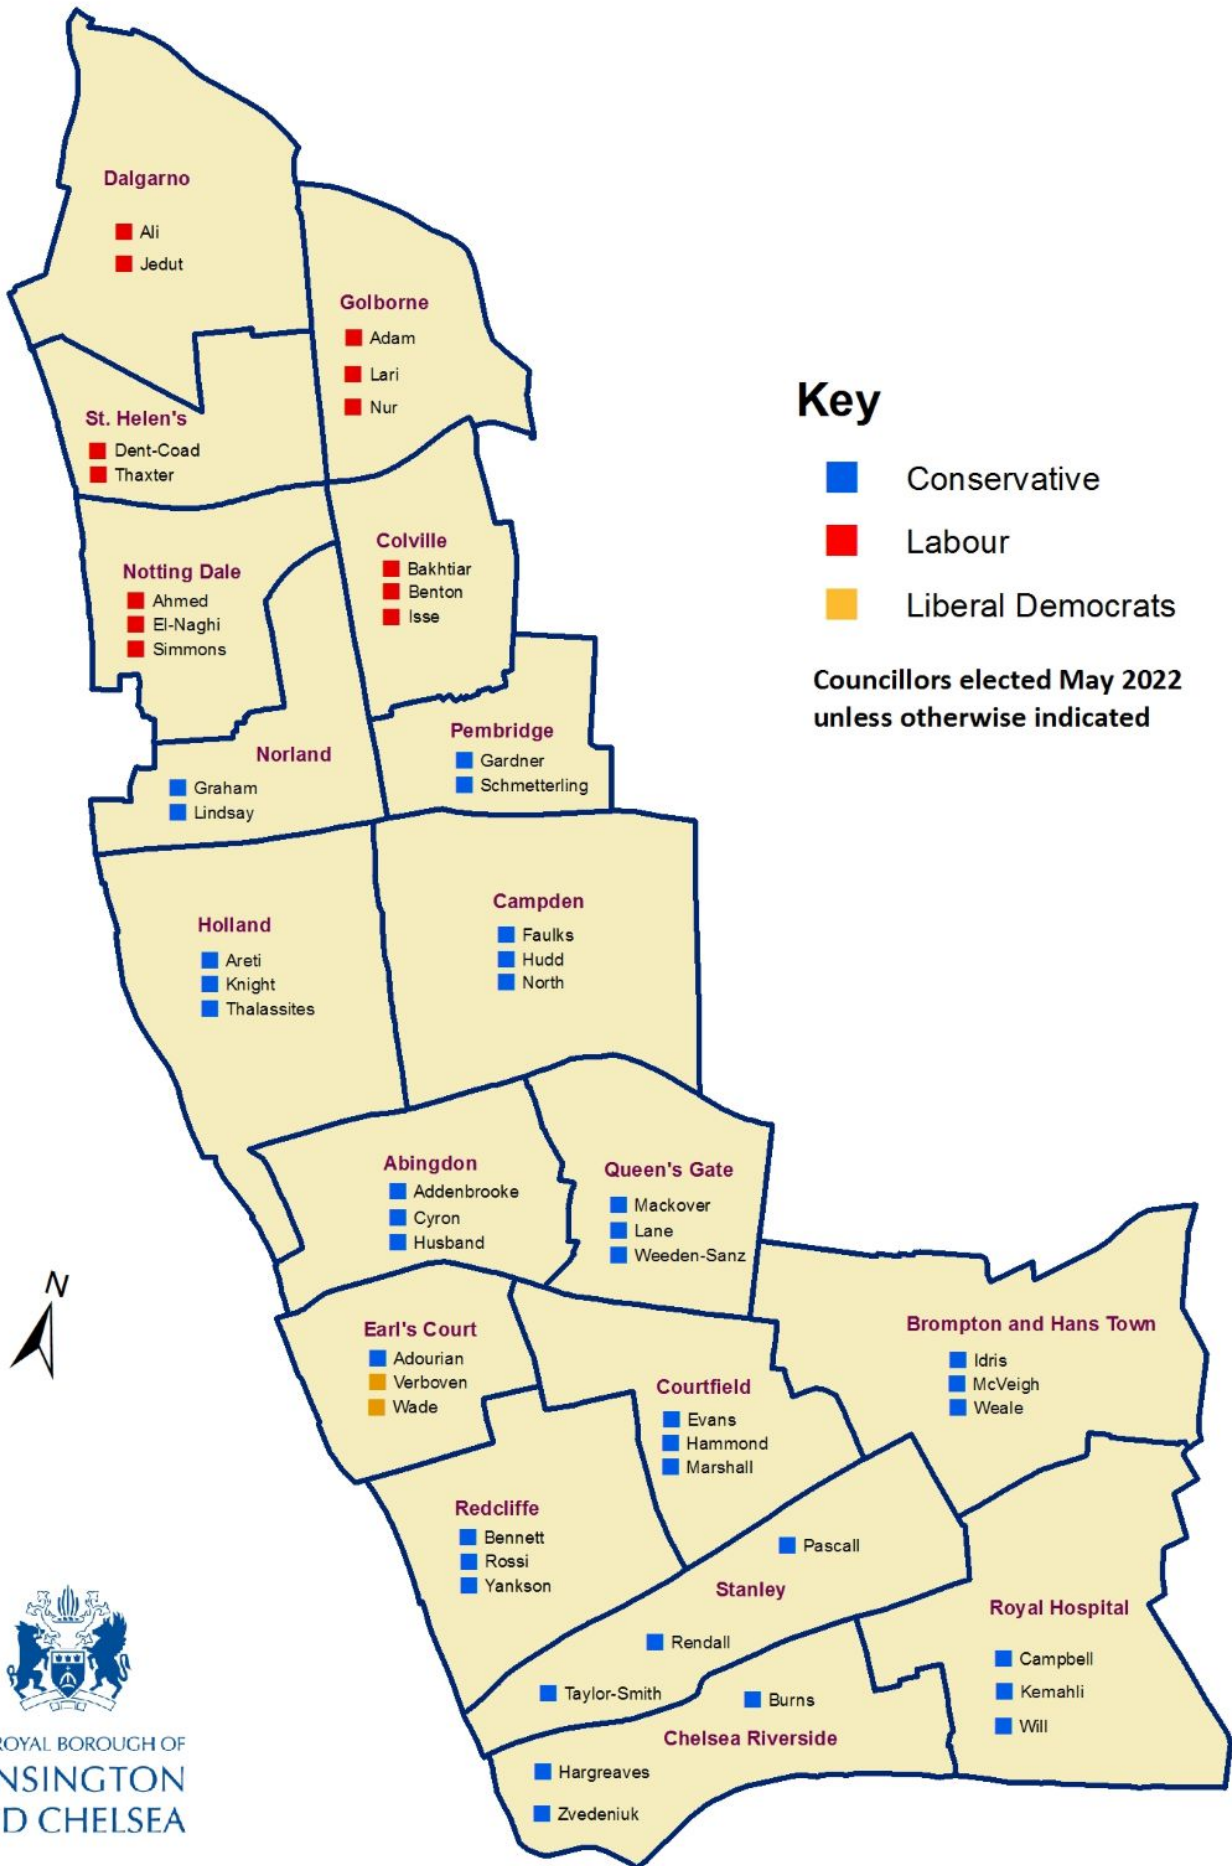

Elected Ward Councillors

THE ROYAL BOROUGH OF
**KENSINGTON
AND CHELSEA**