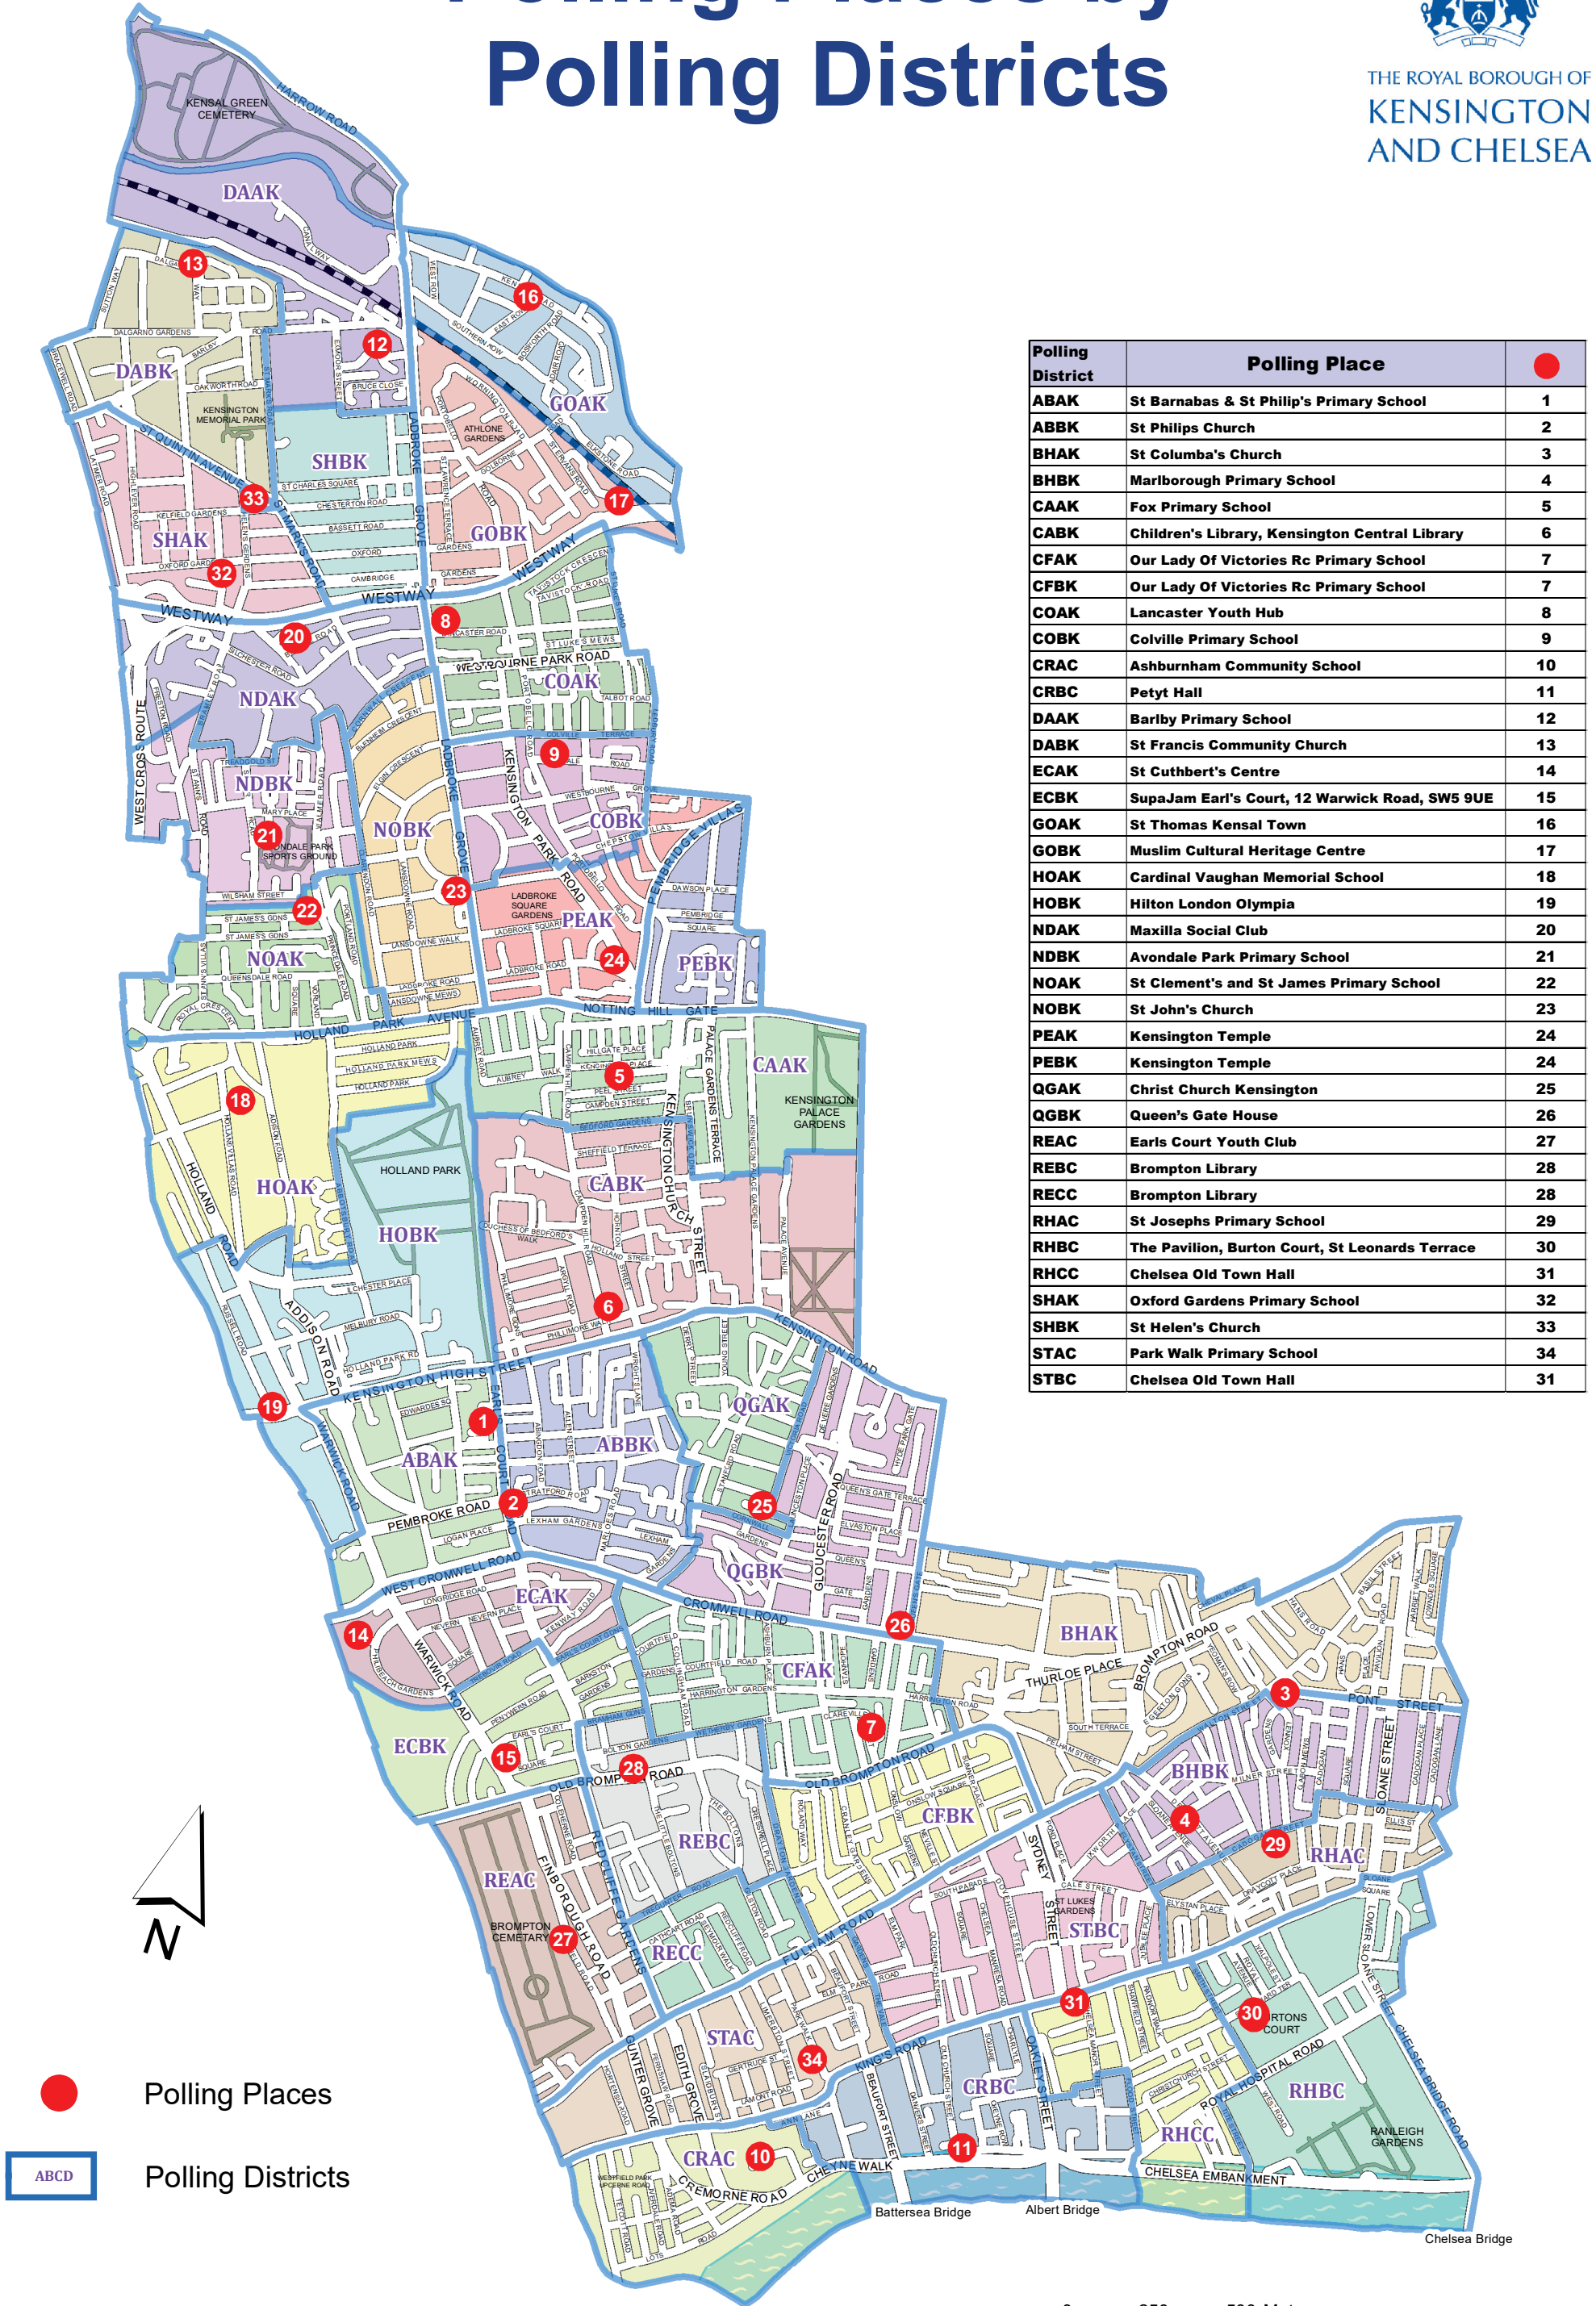

Polling Places by Polling Districts

THE ROYAL BOROUGH OF
KENSINGTON
AND CHELSEA

Polling District	Polling Place	
ABAK	St Barnabas & St Philip's Primary School	1
ABBK	St Philips Church	2
BHAK	St Columba's Church	3
BHBK	Marlborough Primary School	4
CAAK	Fox Primary School	5
CABK	Children's Library, Kensington Central Library	6
CAAK	Our Lady Of Victories Rc Primary School	7
CFBK	Our Lady Of Victories Rc Primary School	7
COAK	Lancaster Youth Hub	8
COBK	Colville Primary School	9
CRAC	Ashburnham Community School	10
CRBC	Petyt Hall	11
DAAK	Barlby Primary School	12
DABK	St Francis Community Church	13
ECAK	St Cuthbert's Centre	14
ECBK	SupaJam Earl's Court, 12 Warwick Road, SW5 9UE	15
GOAK	St Thomas Kensal Town	16
GOBK	Muslim Cultural Heritage Centre	17
HOAK	Cardinal Vaughan Memorial School	18
HOBK	Hilton London Olympia	19
NDAK	Maxilla Social Club	20
NDBK	Avondale Park Primary School	21
NOAK	St Clement's and St James Primary School	22
NOBK	St John's Church	23
PEAK	Kensington Temple	24
PEBK	Kensington Temple	24
QGAk	Christ Church Kensington	25
QGBK	Queen's Gate House	26
REAC	Earls Court Youth Club	27
REBC	Brompton Library	28
RECC	Brompton Library	28
RHAC	St Josephs Primary School	29
RHBC	The Pavilion, Burton Court, St Leonards Terrace	30
RHCC	Chelsea Old Town Hall	31
SHAK	Oxford Gardens Primary School	32
SHBK	St Helen's Church	33
STAC	Park Walk Primary School	34
STBC	Chelsea Old Town Hall	31

Polling Places

Polling Districts

0 250 500 Metres