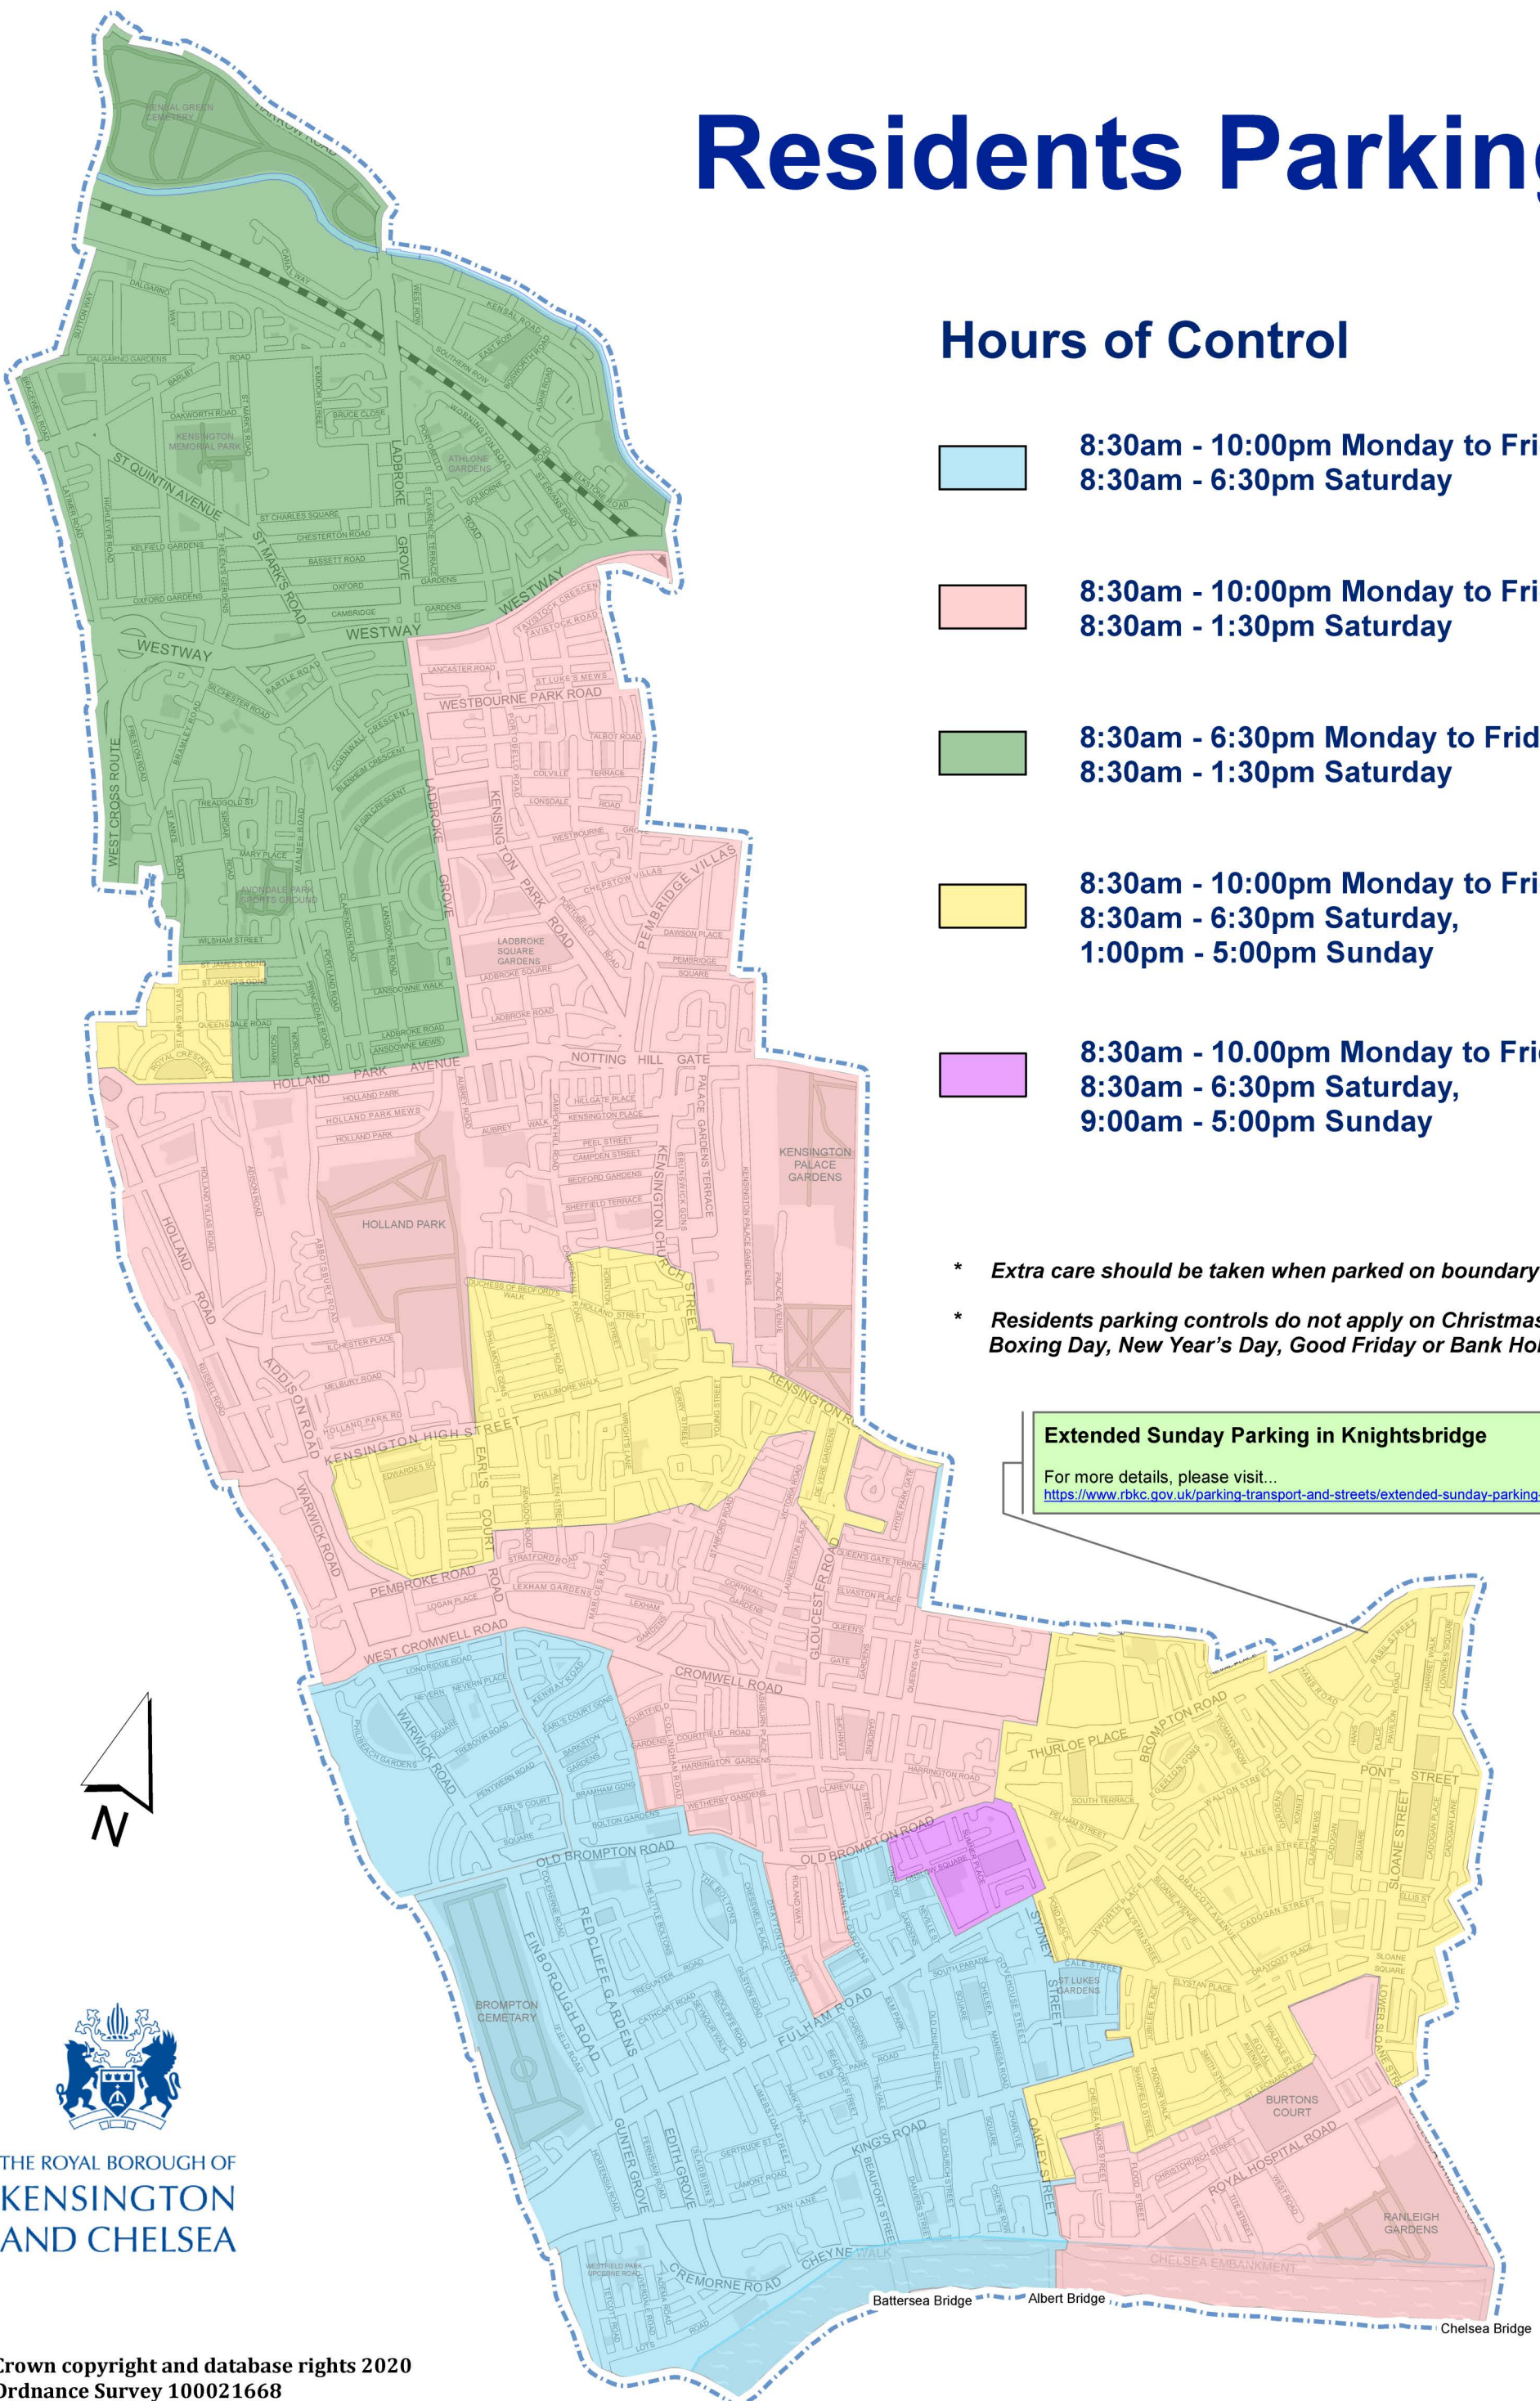

## Hours of Control

-  8:30am - 10:00pm Monday to Friday,  
8:30am - 6:30pm Saturday
-  8:30am - 10:00pm Monday to Friday,  
8:30am - 1:30pm Saturday
-  8:30am - 6:30pm Monday to Friday,  
8:30am - 1:30pm Saturday
-  8:30am - 10:00pm Monday to Friday,  
8:30am - 6:30pm Saturday,  
1:00pm - 5:00pm Sunday
-  8:30am - 10:00pm Monday to Friday,  
8:30am - 6:30pm Saturday,  
9:00am - 5:00pm Sunday

- \* *Extra care should be taken when parked on boundary roads.*
- \* *Residents parking controls do not apply on Christmas Day, Boxing Day, New Year's Day, Good Friday or Bank Holidays*

**Extended Sunday Parking in Knightsbridge**  
 For more details, please visit...  
<https://www.rbkc.gov.uk/parking-transport-and-streets/extended-sunday-parking-knightsbridge>