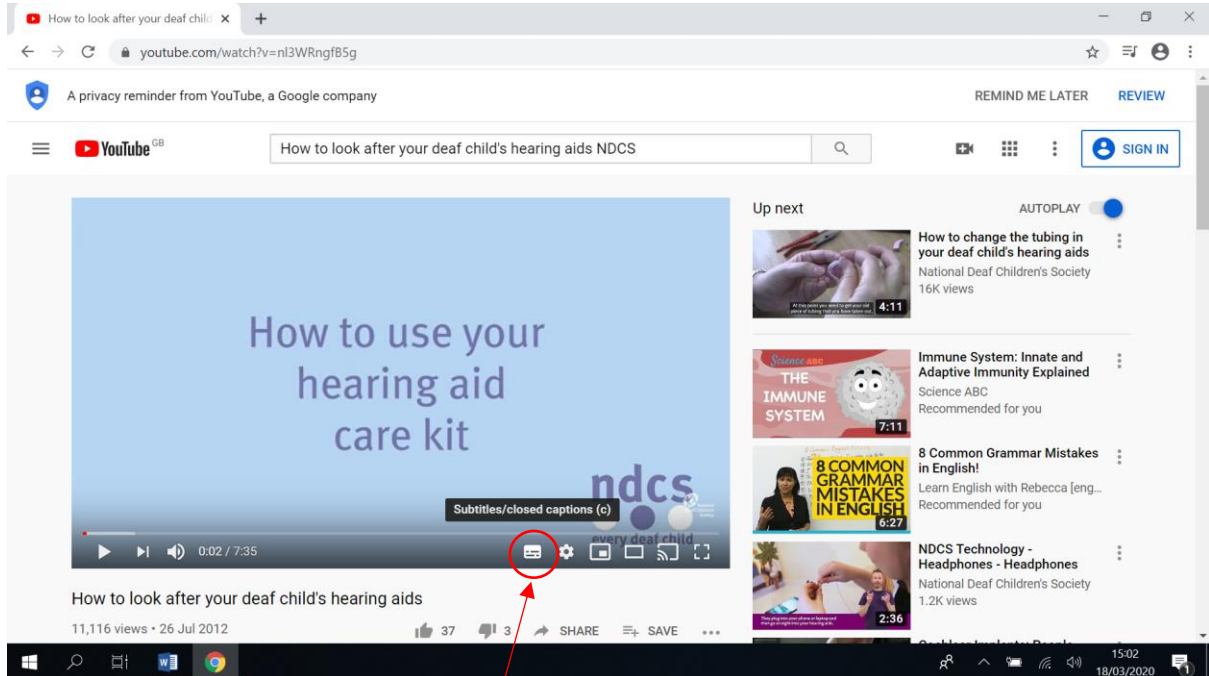

Using subtitles at home

Step 1: Hover the cursor over this icon

Step 2: Click your mouse button to activate subtitles (*also known as closed captions*)

****Please check the accuracy of the subtitles before watching videos on you tube****

Link to their website instructions:

<https://help.netflix.com/en/node/372>

Step 1: Hover the cursor over this icon

Step 2: Click your mouse button to activate subtitles (*also known as closed captions*)

Step 1: Hover the cursor over this icon