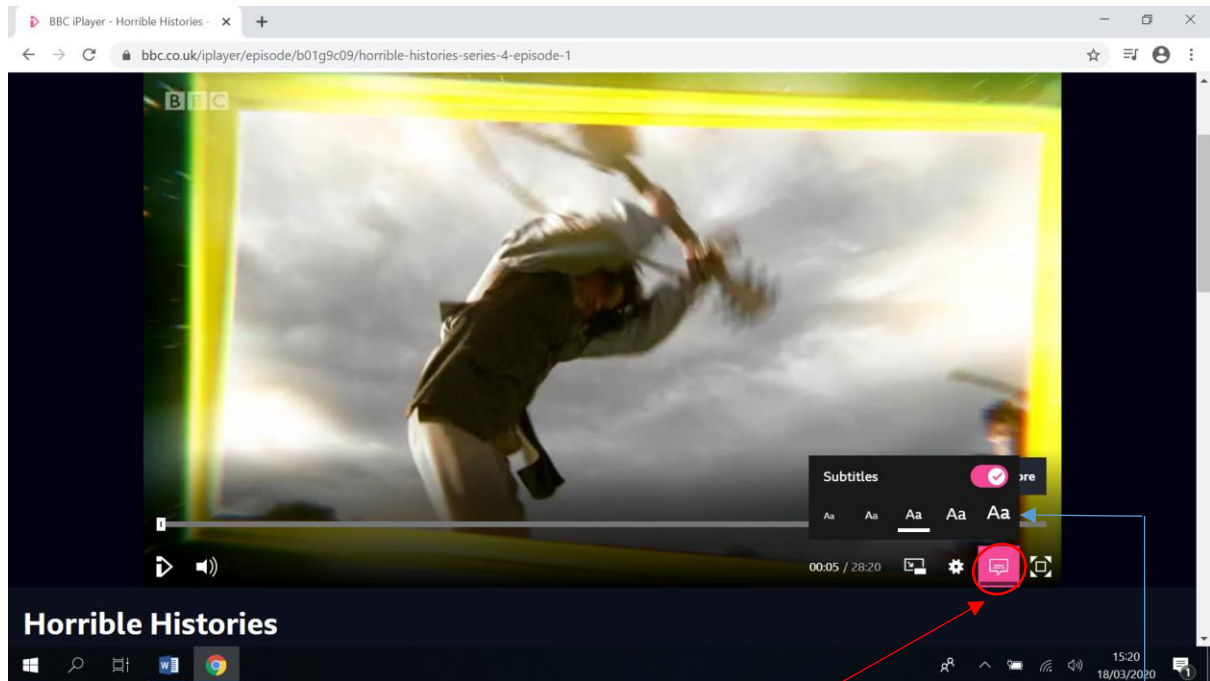

Link to their website instructions:

<https://www.bbc.co.uk/iplayer/help/questions/accessibility/subtitles>

Step 1: Hover the cursor over this icon

Step 2: Click your mouse button to activate subtitles

Step 3: You can change the font size by clicking on the size you want.