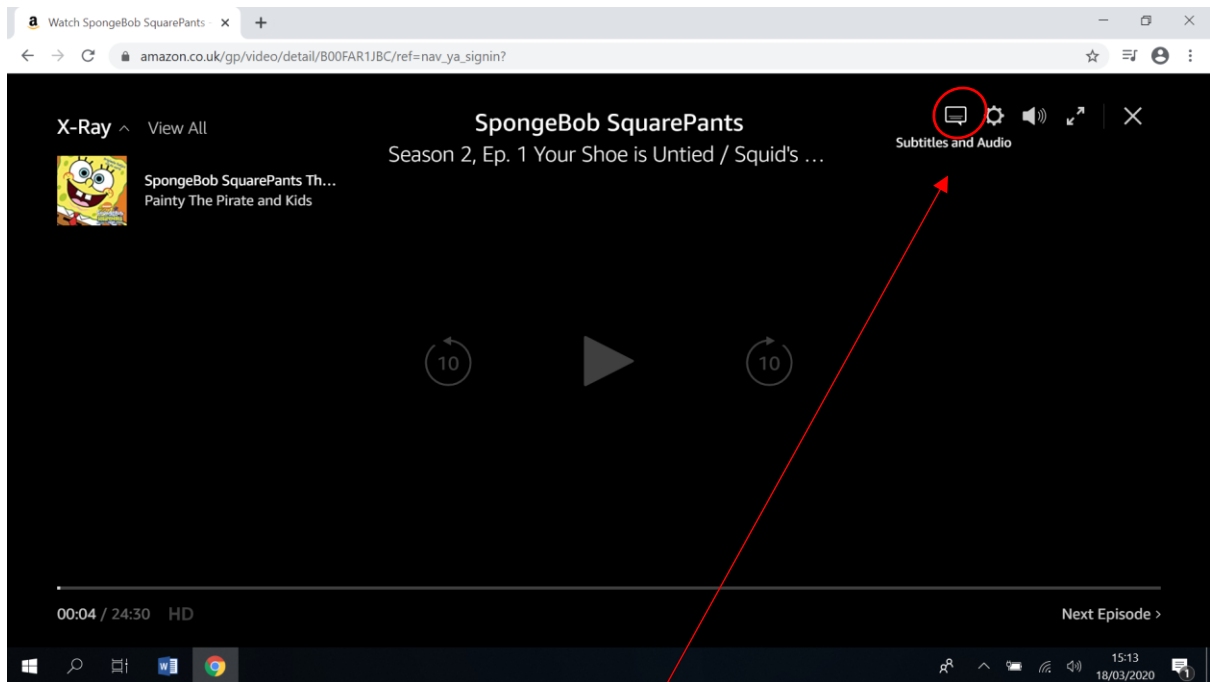

Step 1: Hover the cursor over this icon

Step 2: Click your mouse button to activate subtitles (*also known as closed captions*)