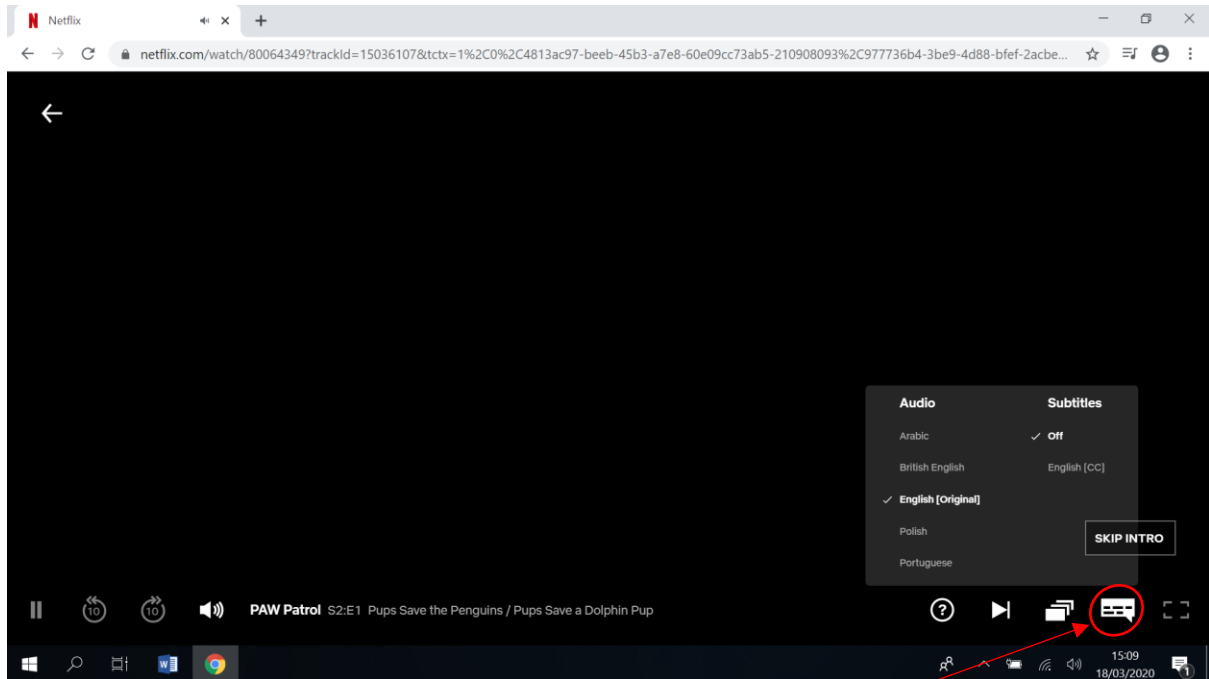

Using subtitles at home

Step 1: Hover the cursor over this icon

Step 2: Click your mouse button to activate subtitles (*also known as closed captions*)

****Please check the accuracy of the subtitles before watching videos on you tube****

Link to their website instructions:

<https://help.netflix.com/en/node/372>

Step 1: Hover the cursor over this icon

Step 2: Click your mouse button to activate subtitles (*also known as closed captions*)

Step 1: Hover the cursor over this icon