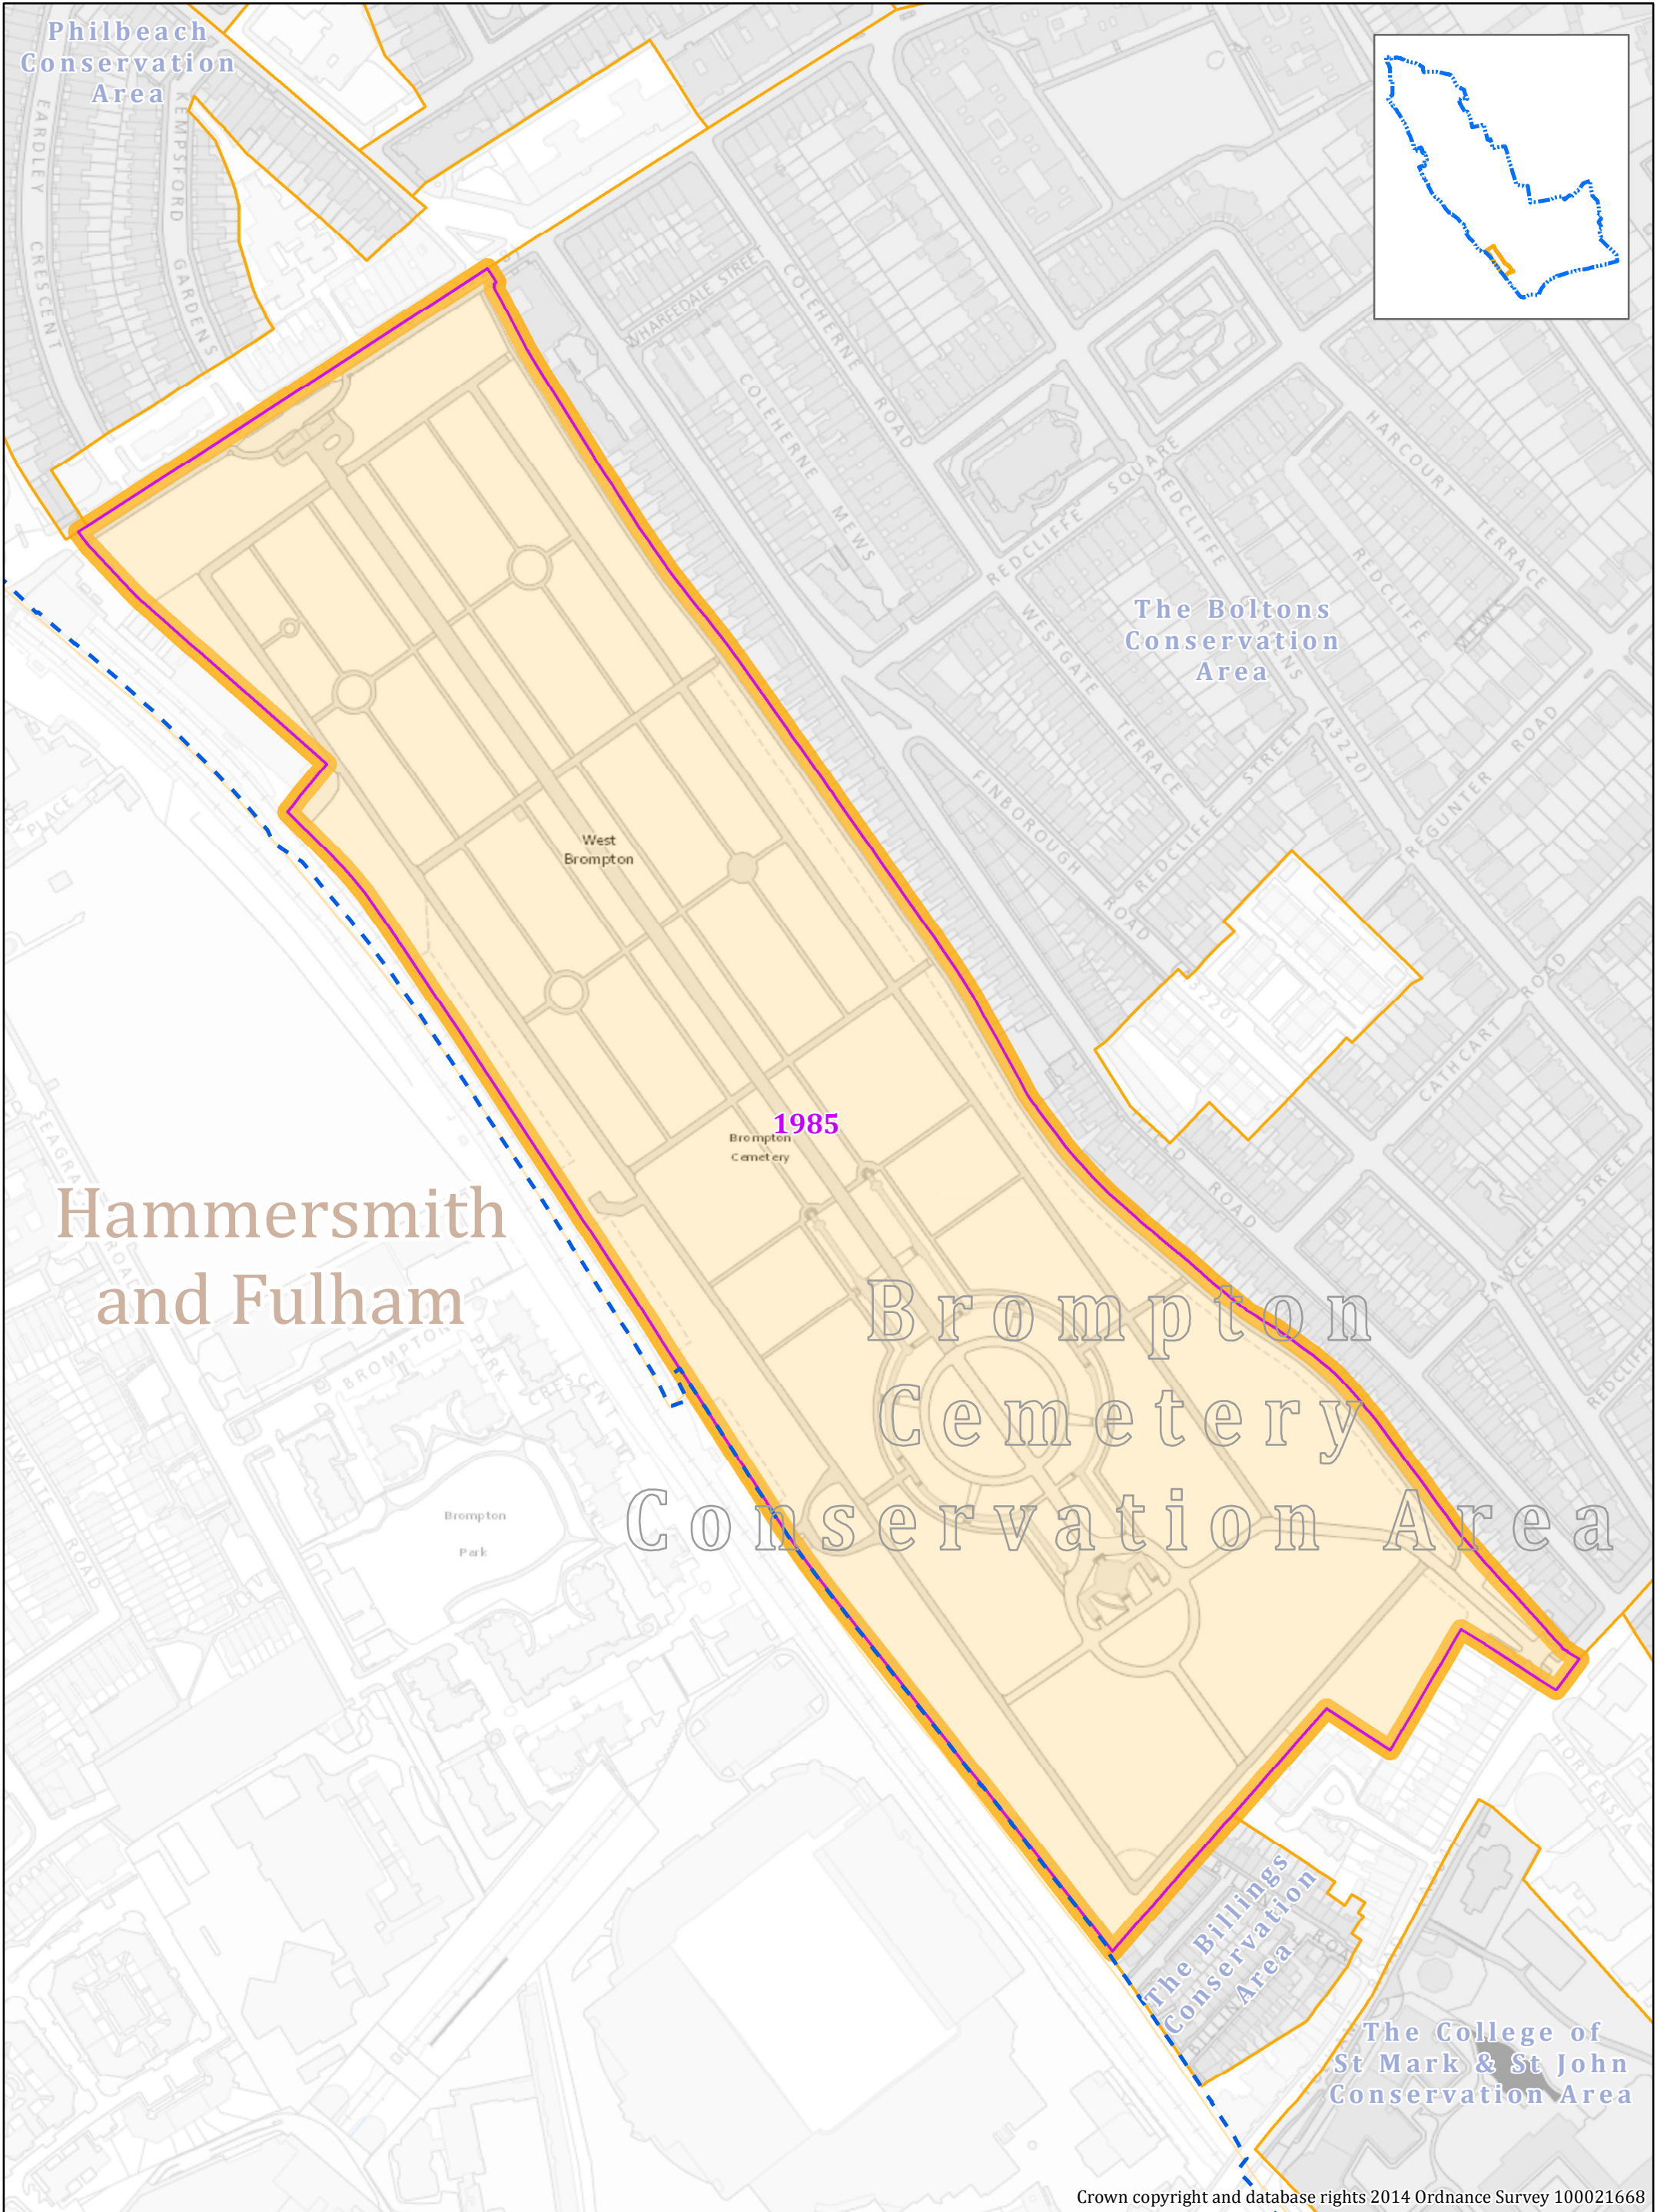

Brompton Cemetery Conservation Area

Absolute Scale >>> 1:2,564 at A3

Map produced on 20/03/2014 by PIAT@rbkc.gov.uk Ref: 3839

Crown copyright and database rights 2014 Ordnance Survey 100021668

- 1970

1990

Date of Designation
- Royal Borough of Kensington and Chelsea Boundary
- Adjoining Conservation Areas
- Boundary of Brompton Cemetery Conservation Area