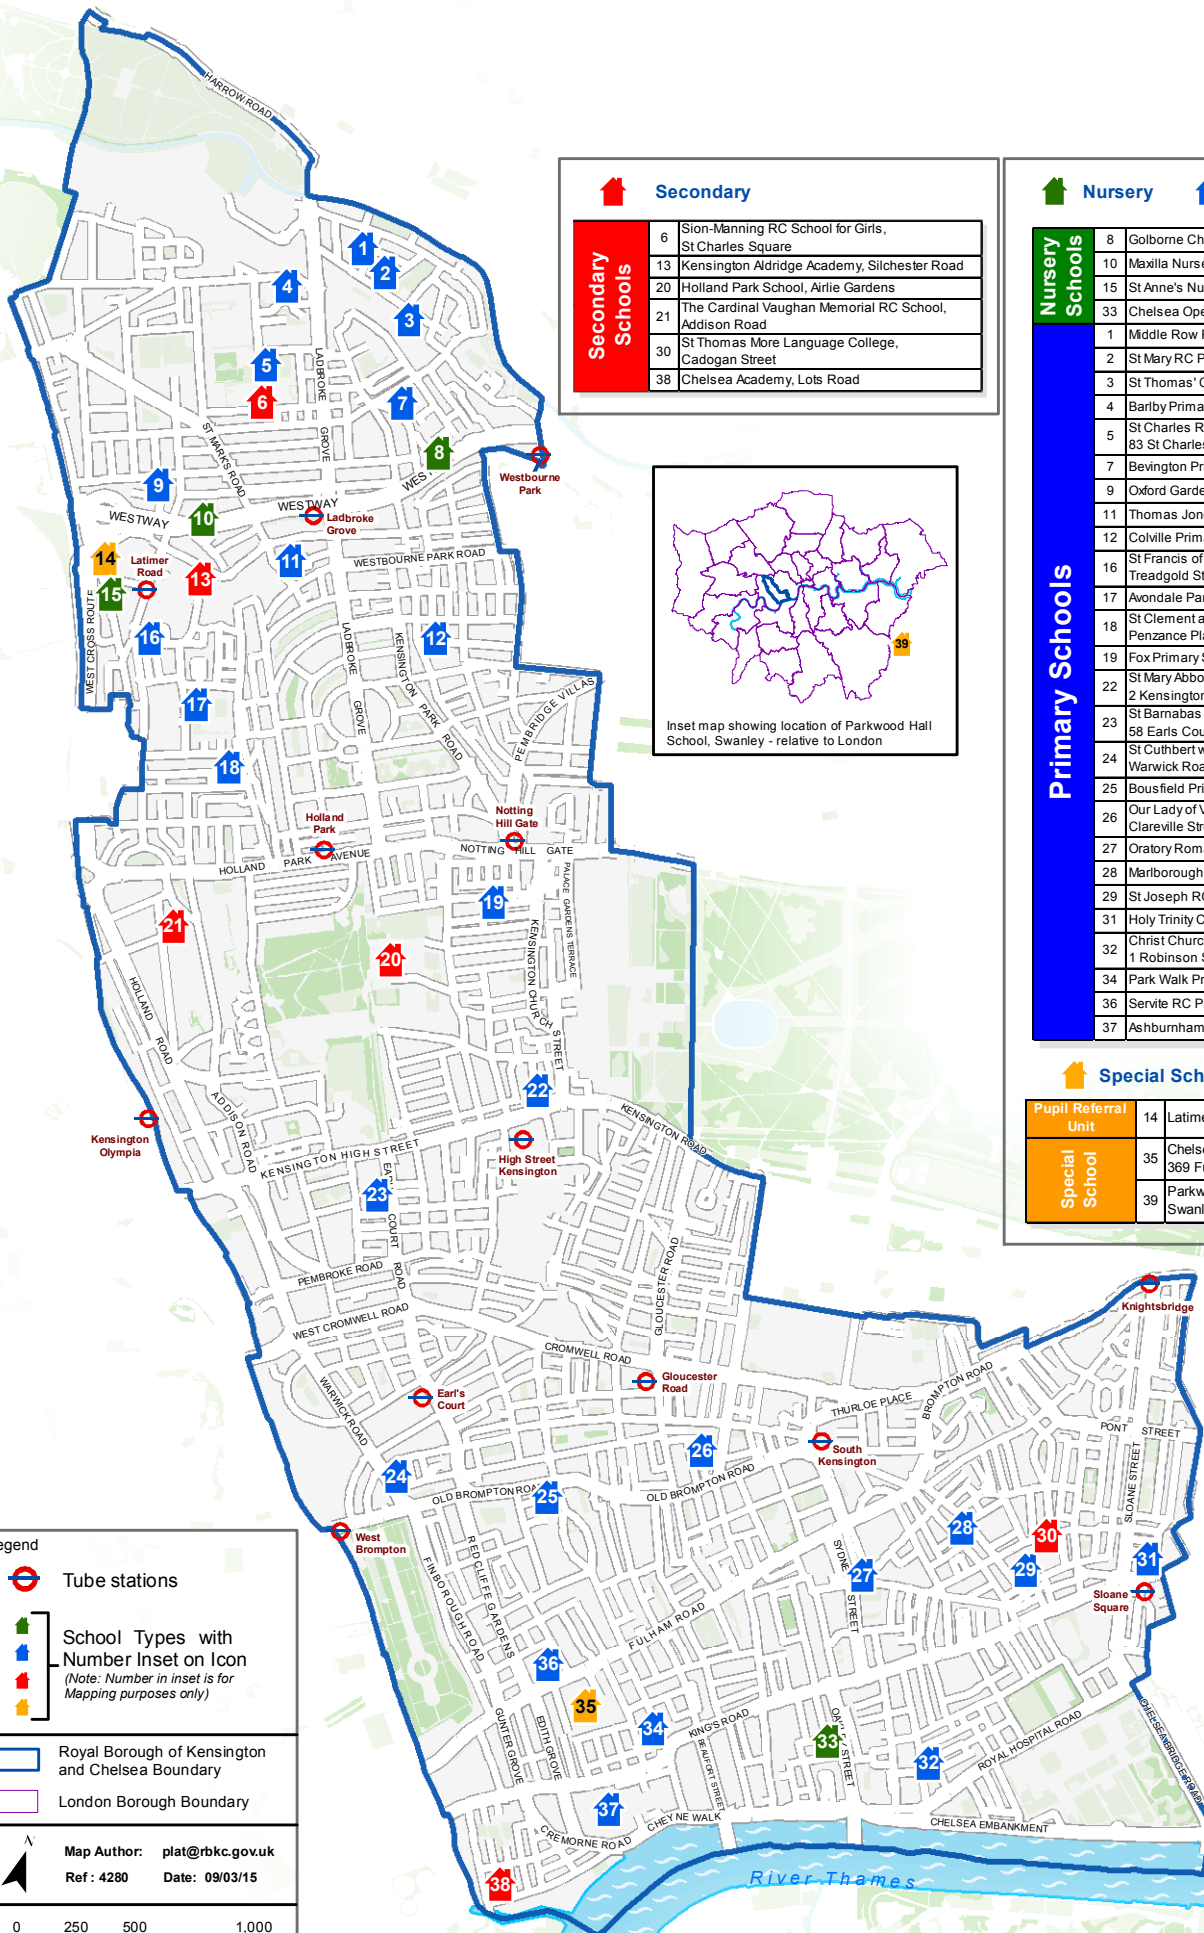

Local Authority Schools in the Royal Borough Of Kensington and Chelsea

THE ROYAL BOROUGH OF
**KENSINGTON
AND CHELSEA**

Secondary	
Secondary Schools	6 Sion-Manning RC School for Girls, St Charles Square
	13 Kensington Aldridge Academy, Silchester Road
	20 Holland Park School, Airlie Gardens
	21 The Cardinal Vaughan Memorial RC School, Addison Road
	30 St Thomas More Language College, Cadogan Street
	38 Chelsea Academy, Lots Road