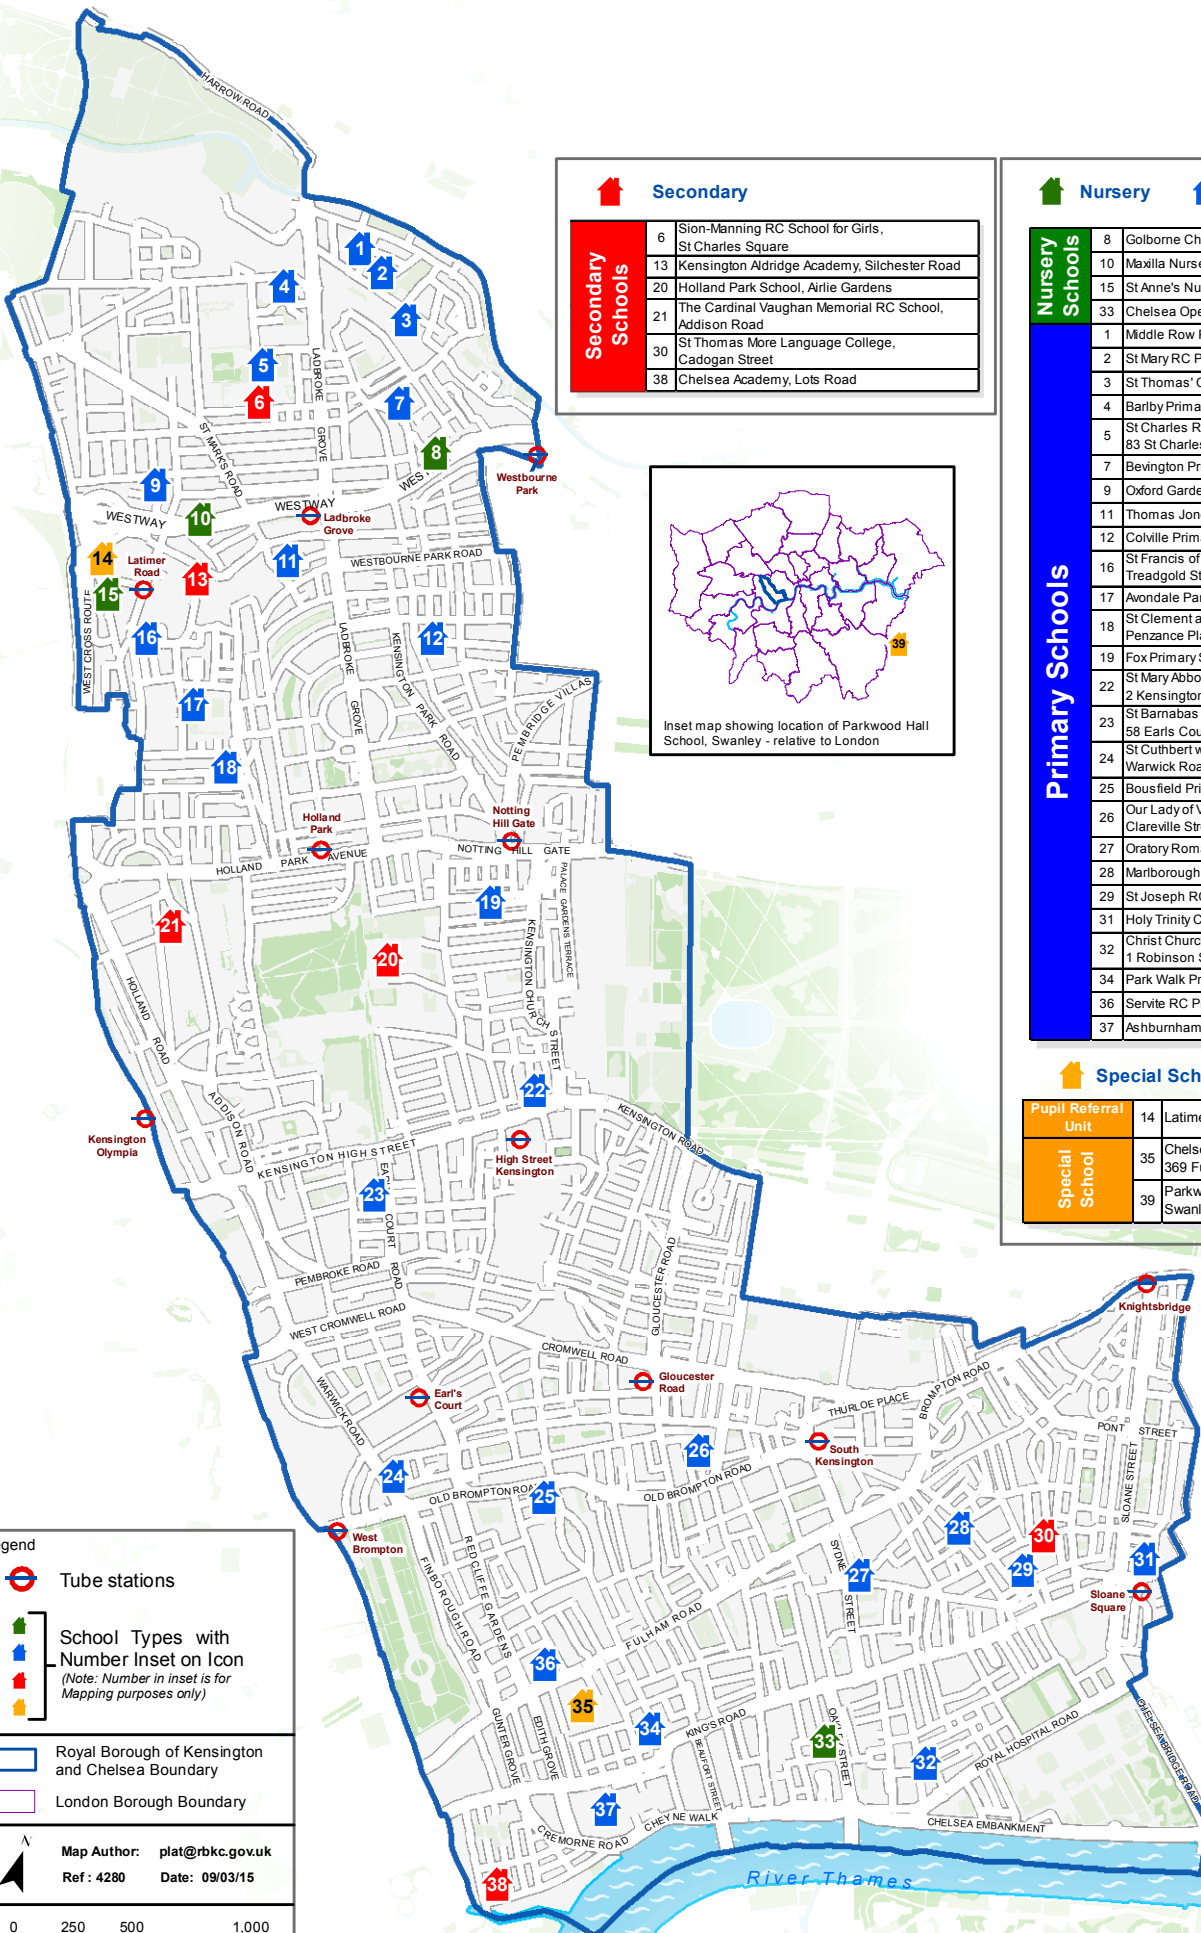

Local Authority Schools in the Royal Borough Of Kensington and Chelsea

THE ROYAL BOROUGH OF
**KENSINGTON
AND CHELSEA**

Secondary	
Secondary Schools	6 Sion-Manning RC School for Girls, St Charles Square
	13 Kensington Aldridge Academy, Silchester Road
	20 Holland Park School, Airlie Gardens
	21 The Cardinal Vaughan Memorial RC School, Addison Road
	30 St Thomas More Language College, Cadogan Street
	38 Chelsea Academy, Lots Road