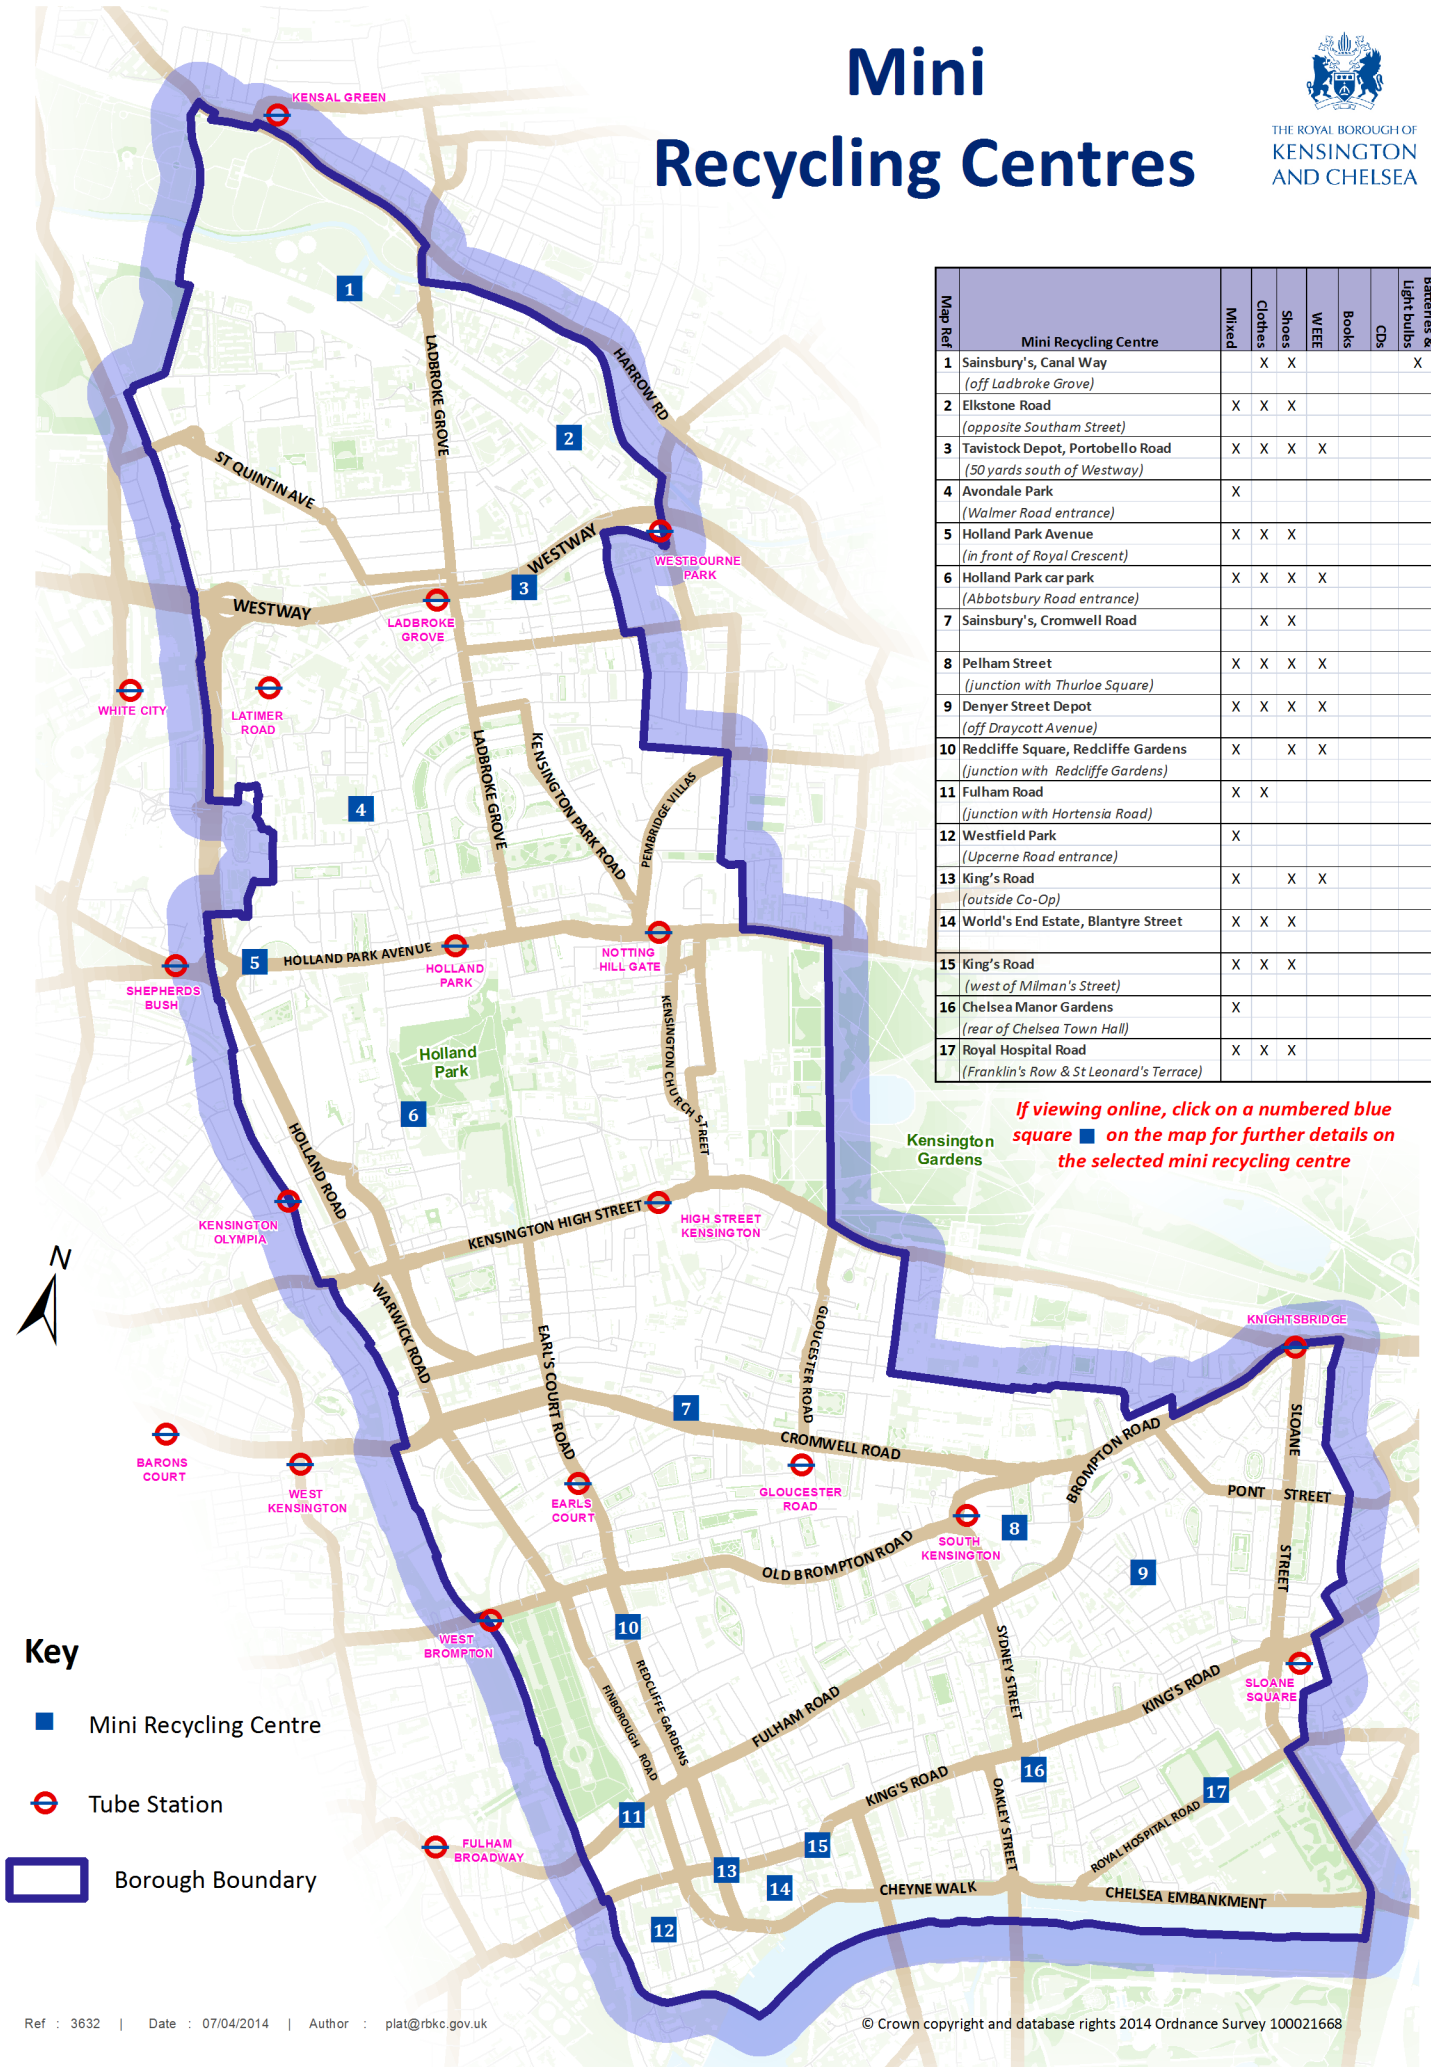

# Mini Recycling Centres

THE ROYAL BOROUGH OF  
KENSINGTON  
AND CHELSEA

Map Ref	Mini Recycling Centre	Mixed	Clothes	Shoes	WEEE	Books	CDs	Batteries & Light bulbs
1	Sainsbury's, Canal Way <i>(off Ladbroke Grove)</i>	X	X					X
2	Elkstone Road <i>(opposite Southam Street)</i>	X	X	X				
3	Tavistock Depot, Portobello Road <i>(50 yards south of Westway)</i>	X	X	X	X			
4	Avondale Park <i>(Walmer Road entrance)</i>	X						
5	Holland Park Avenue <i>(in front of Royal Crescent)</i>	X	X	X				
6	Holland Park car park <i>(Abbotsbury Road entrance)</i>	X	X	X	X			
7	Sainsbury's, Cromwell Road		X	X				
8	Pelham Street <i>(junction with Thurloe Square)</i>	X	X	X	X			
9	Denyer Street Depot <i>(off Draycott Avenue)</i>	X	X	X	X			
10	Redcliffe Square, Redcliffe Gardens <i>(junction with Redcliffe Gardens)</i>	X		X	X			
11	Fulham Road <i>(junction with Hortensia Road)</i>	X	X					
12	Westfield Park <i>(Upcerne Road entrance)</i>	X						
13	King's Road <i>(outside Co-Op)</i>	X		X	X			
14	World's End Estate, Blantyre Street	X	X	X				
15	King's Road <i>(west of Milman's Street)</i>	X	X	X				
16	Chelsea Manor Gardens <i>(rear of Chelsea Town Hall)</i>	X						
17	Royal Hospital Road <i>(Franklin's Row &amp; St Leonard's Terrace)</i>	X	X	X				

If viewing online, click on a numbered blue square on the map for further details on the selected mini recycling centre

- Key**
- Mini Recycling Centre
  - Tube Station
  - Borough Boundary