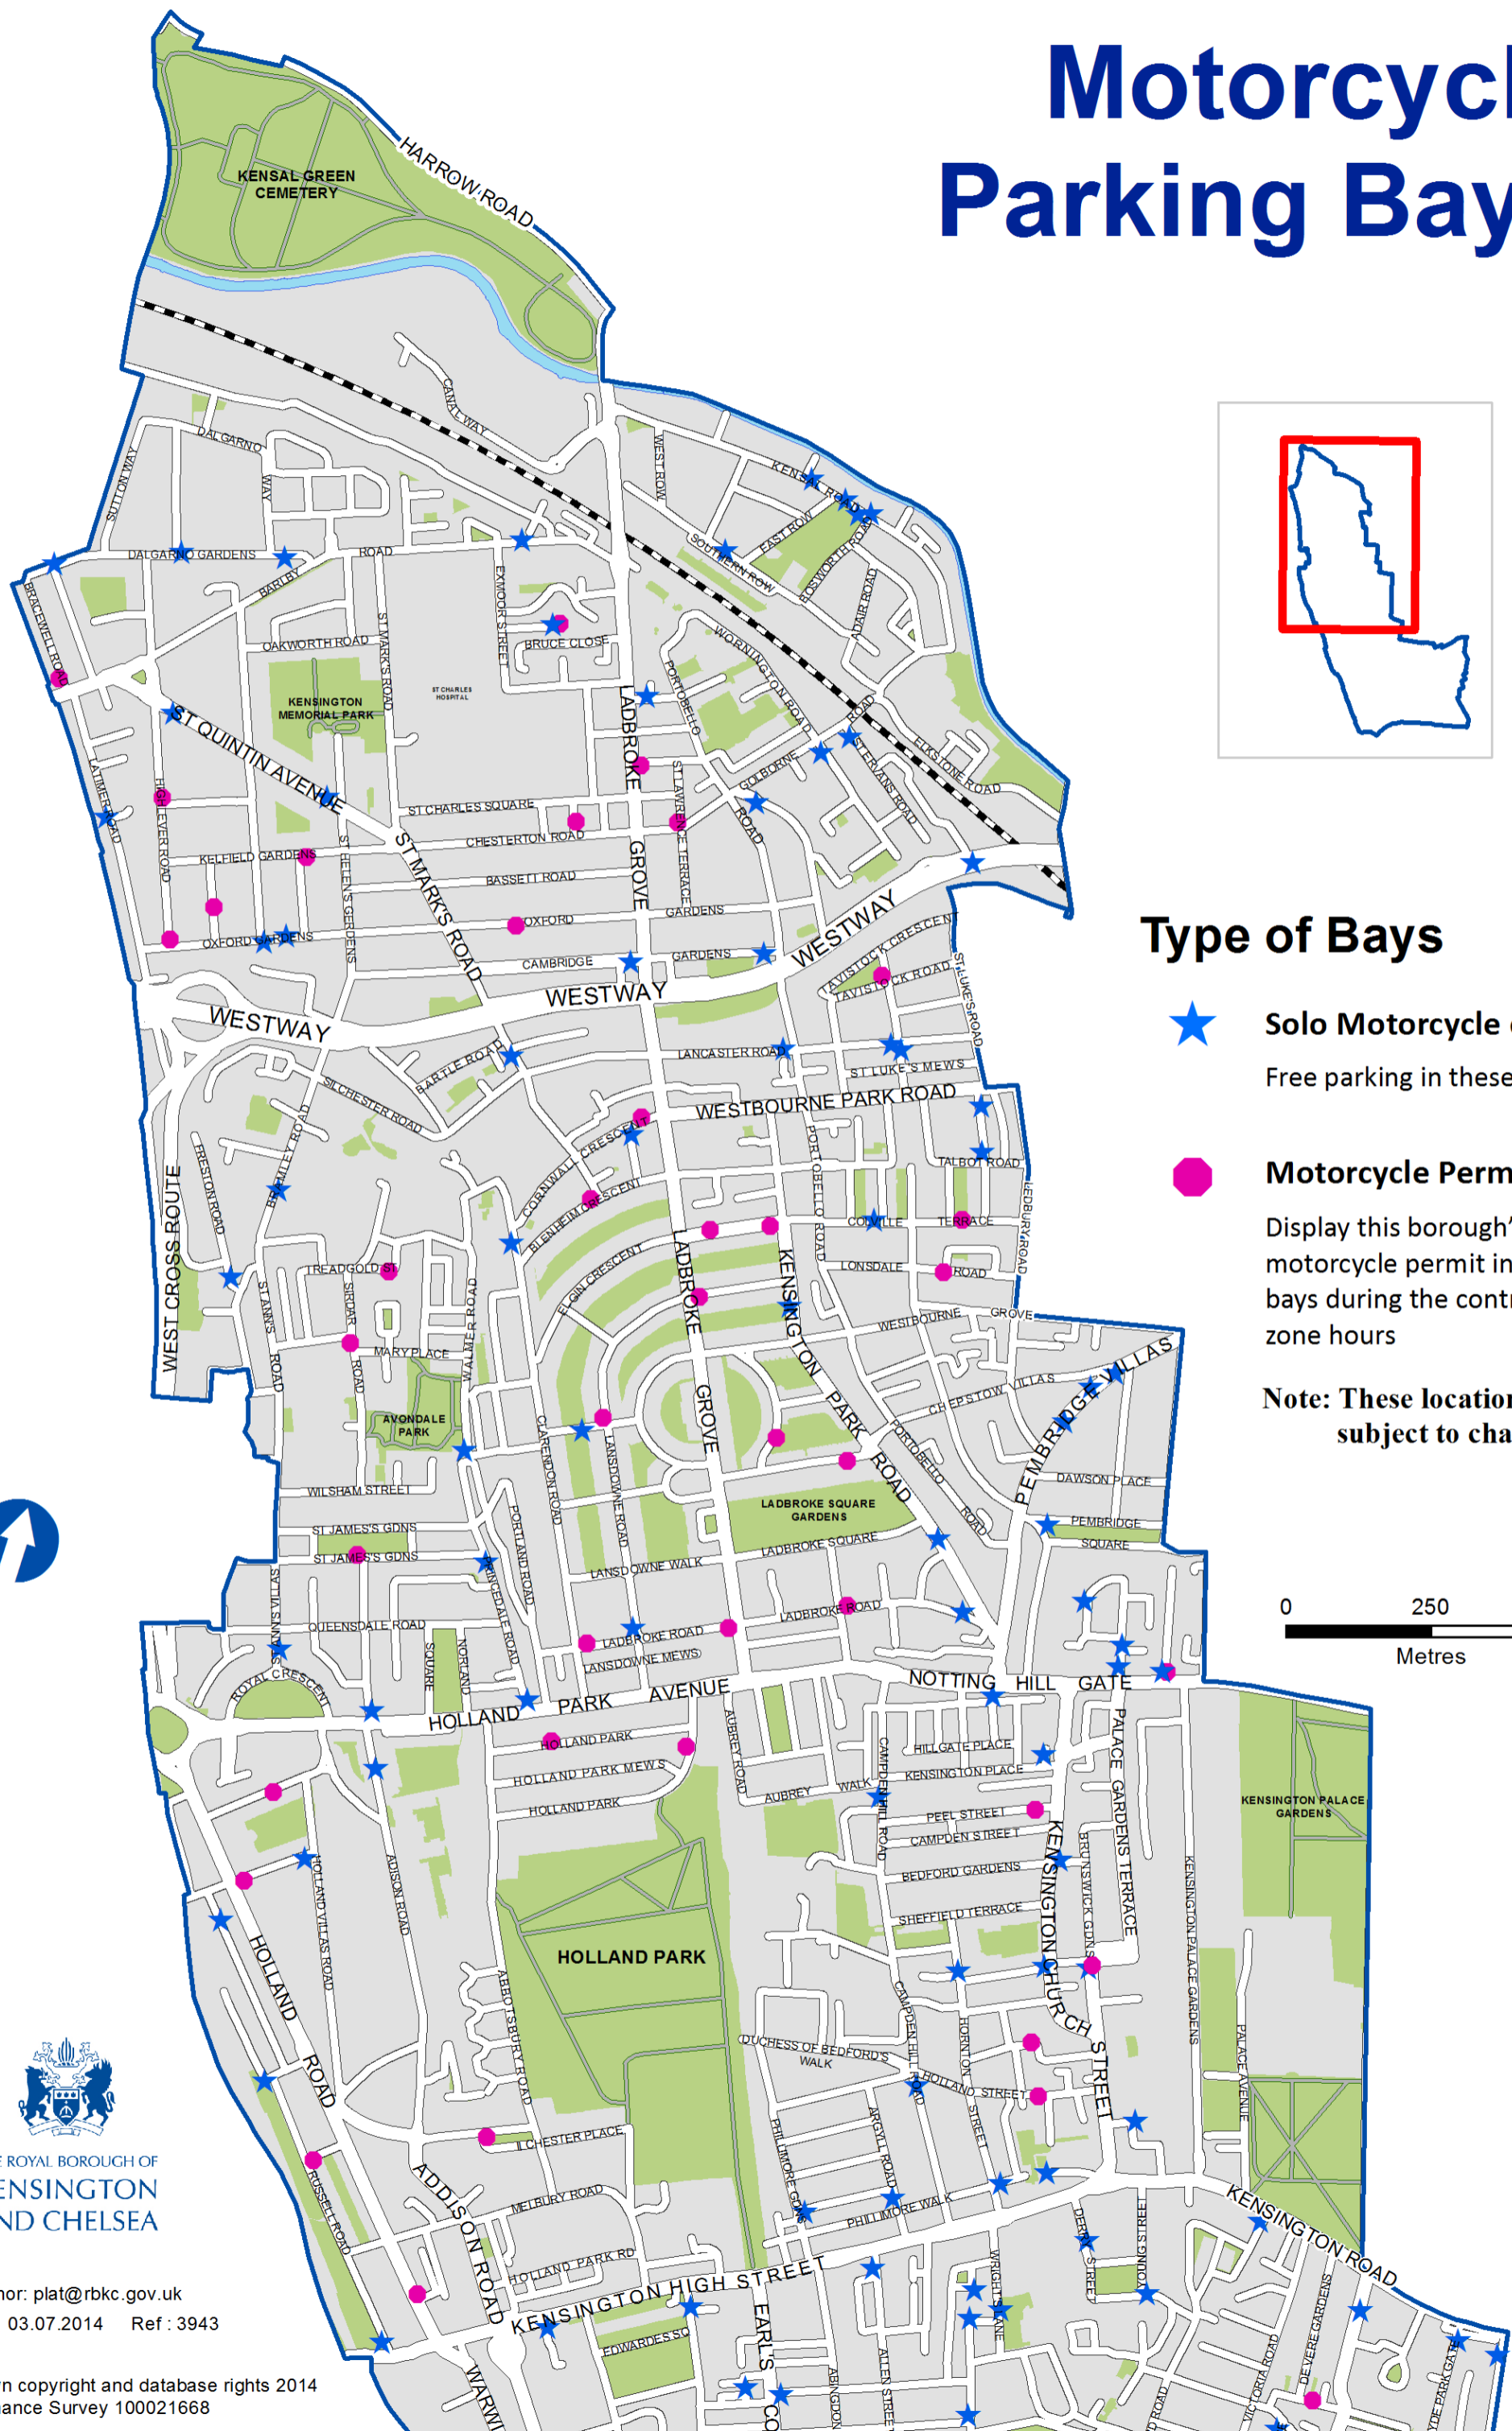

# Motorcycle Parking Bays

## Type of Bays

 **Solo Motorcycle only**  
Free parking in these bays

 **Motorcycle Permits Only**  
Display this borough's resident motorcycle permit in these bays during the controlled zone hours

**Note: These locations may be subject to change**

THE ROYAL BOROUGH OF  
KENSINGTON  
AND CHELSEA

Author: plat@rbkc.gov.uk

Date: 03.07.2014 Ref : 3943

© Crown copyright and database rights 2014  
Ordnance Survey 100021668

# Motorcycle Parking Bays

THE ROYAL BOROUGH OF  
KENSINGTON  
AND CHELSEA