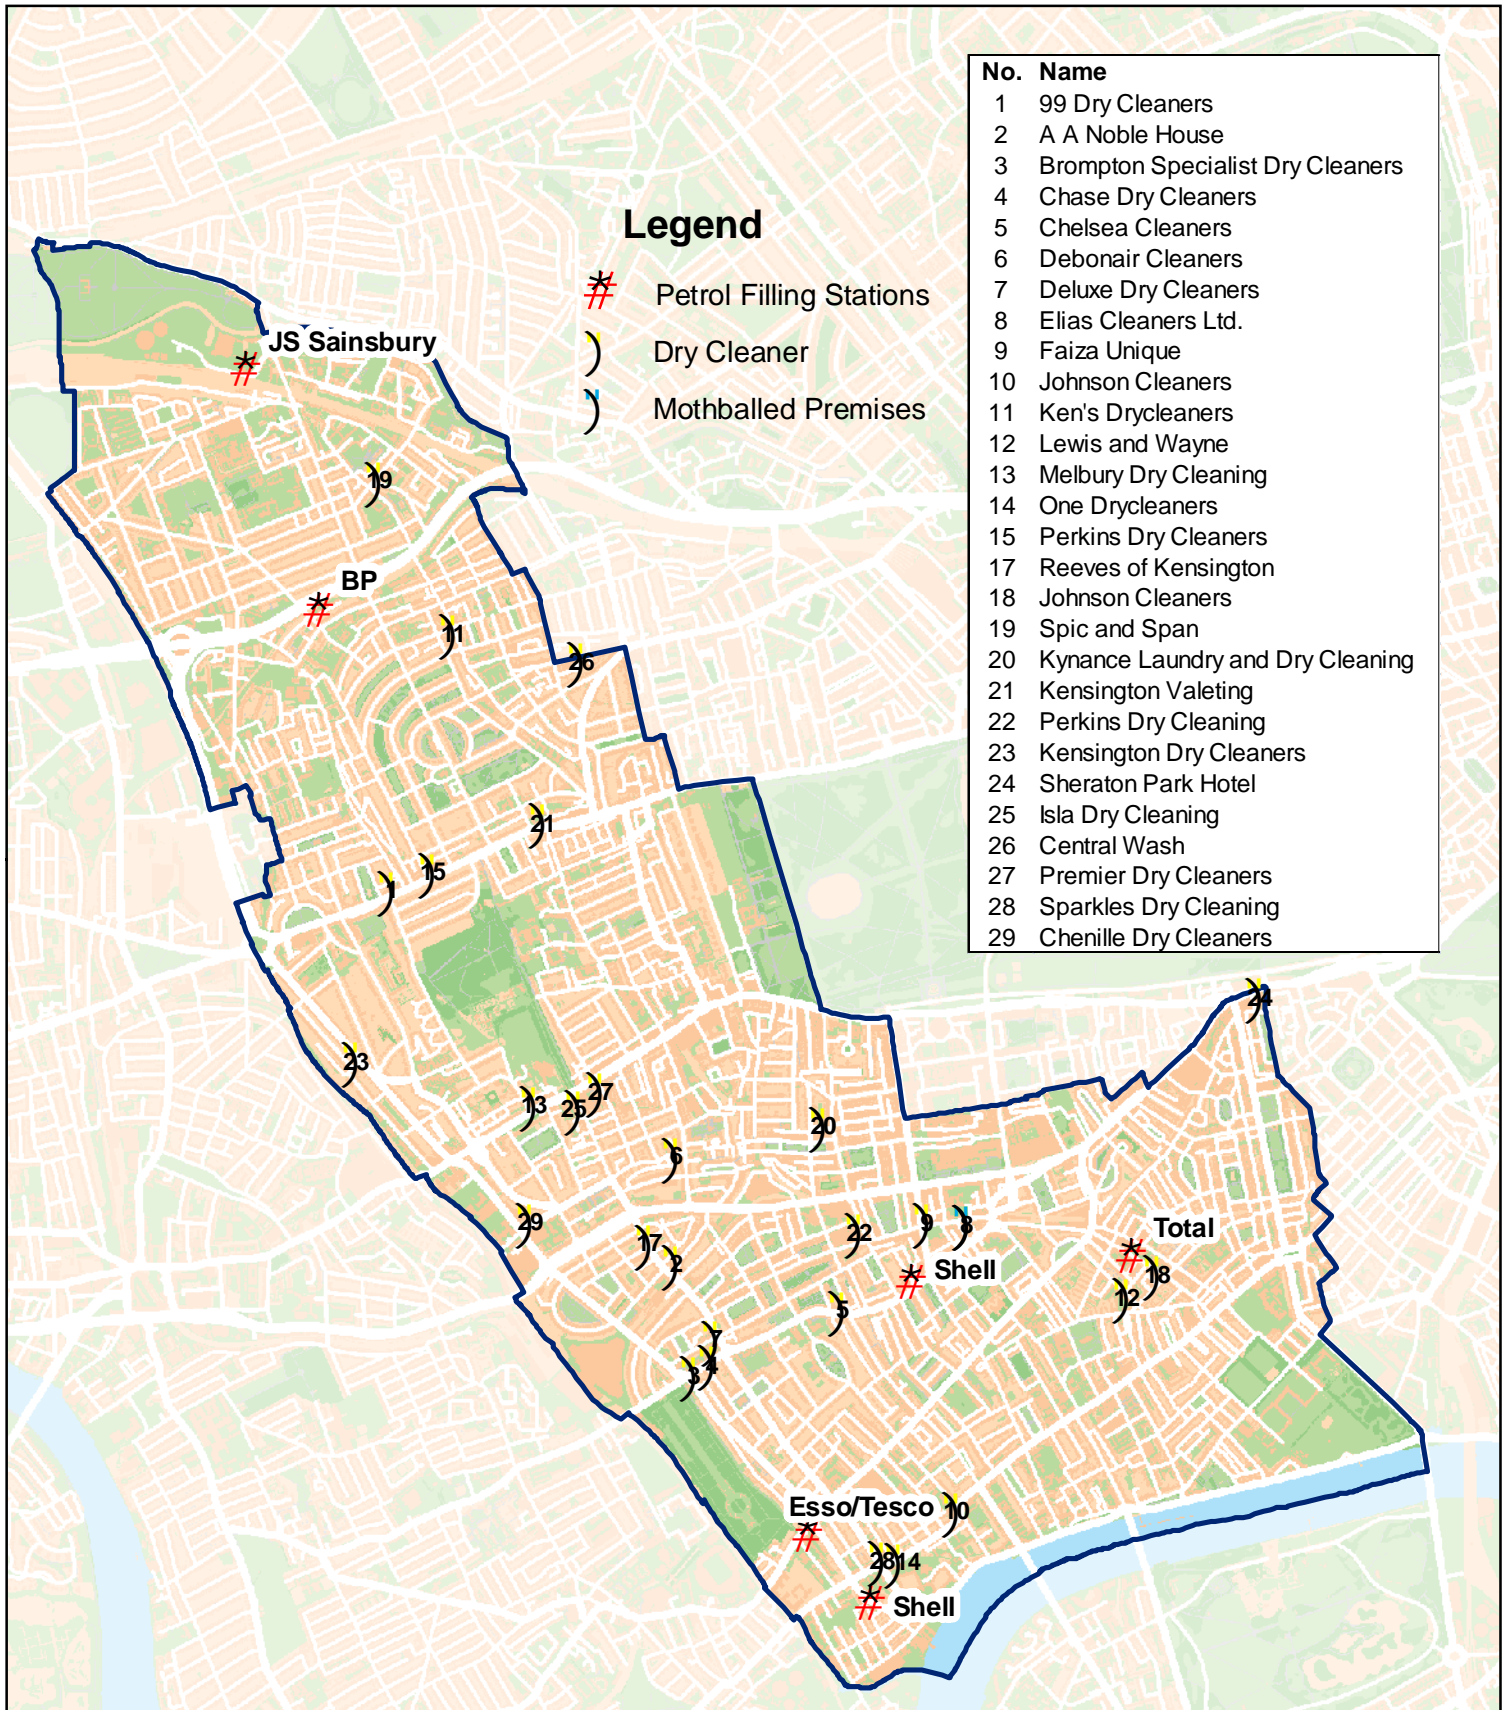

Current Part B Processes in the Royal Borough

Current Part B Processes in the Royal Borough

© Crown Copyright. All rights reserved.
 The Royal Borough of Kensington and Chelsea
 100021668 (2010)

Date: July 2010

Status: Final

Environmental Quality and Public Health
 The Royal Borough of Kensington and Chelsea
 Council Offices 37 Pembroke Road
 London, W8 6PW