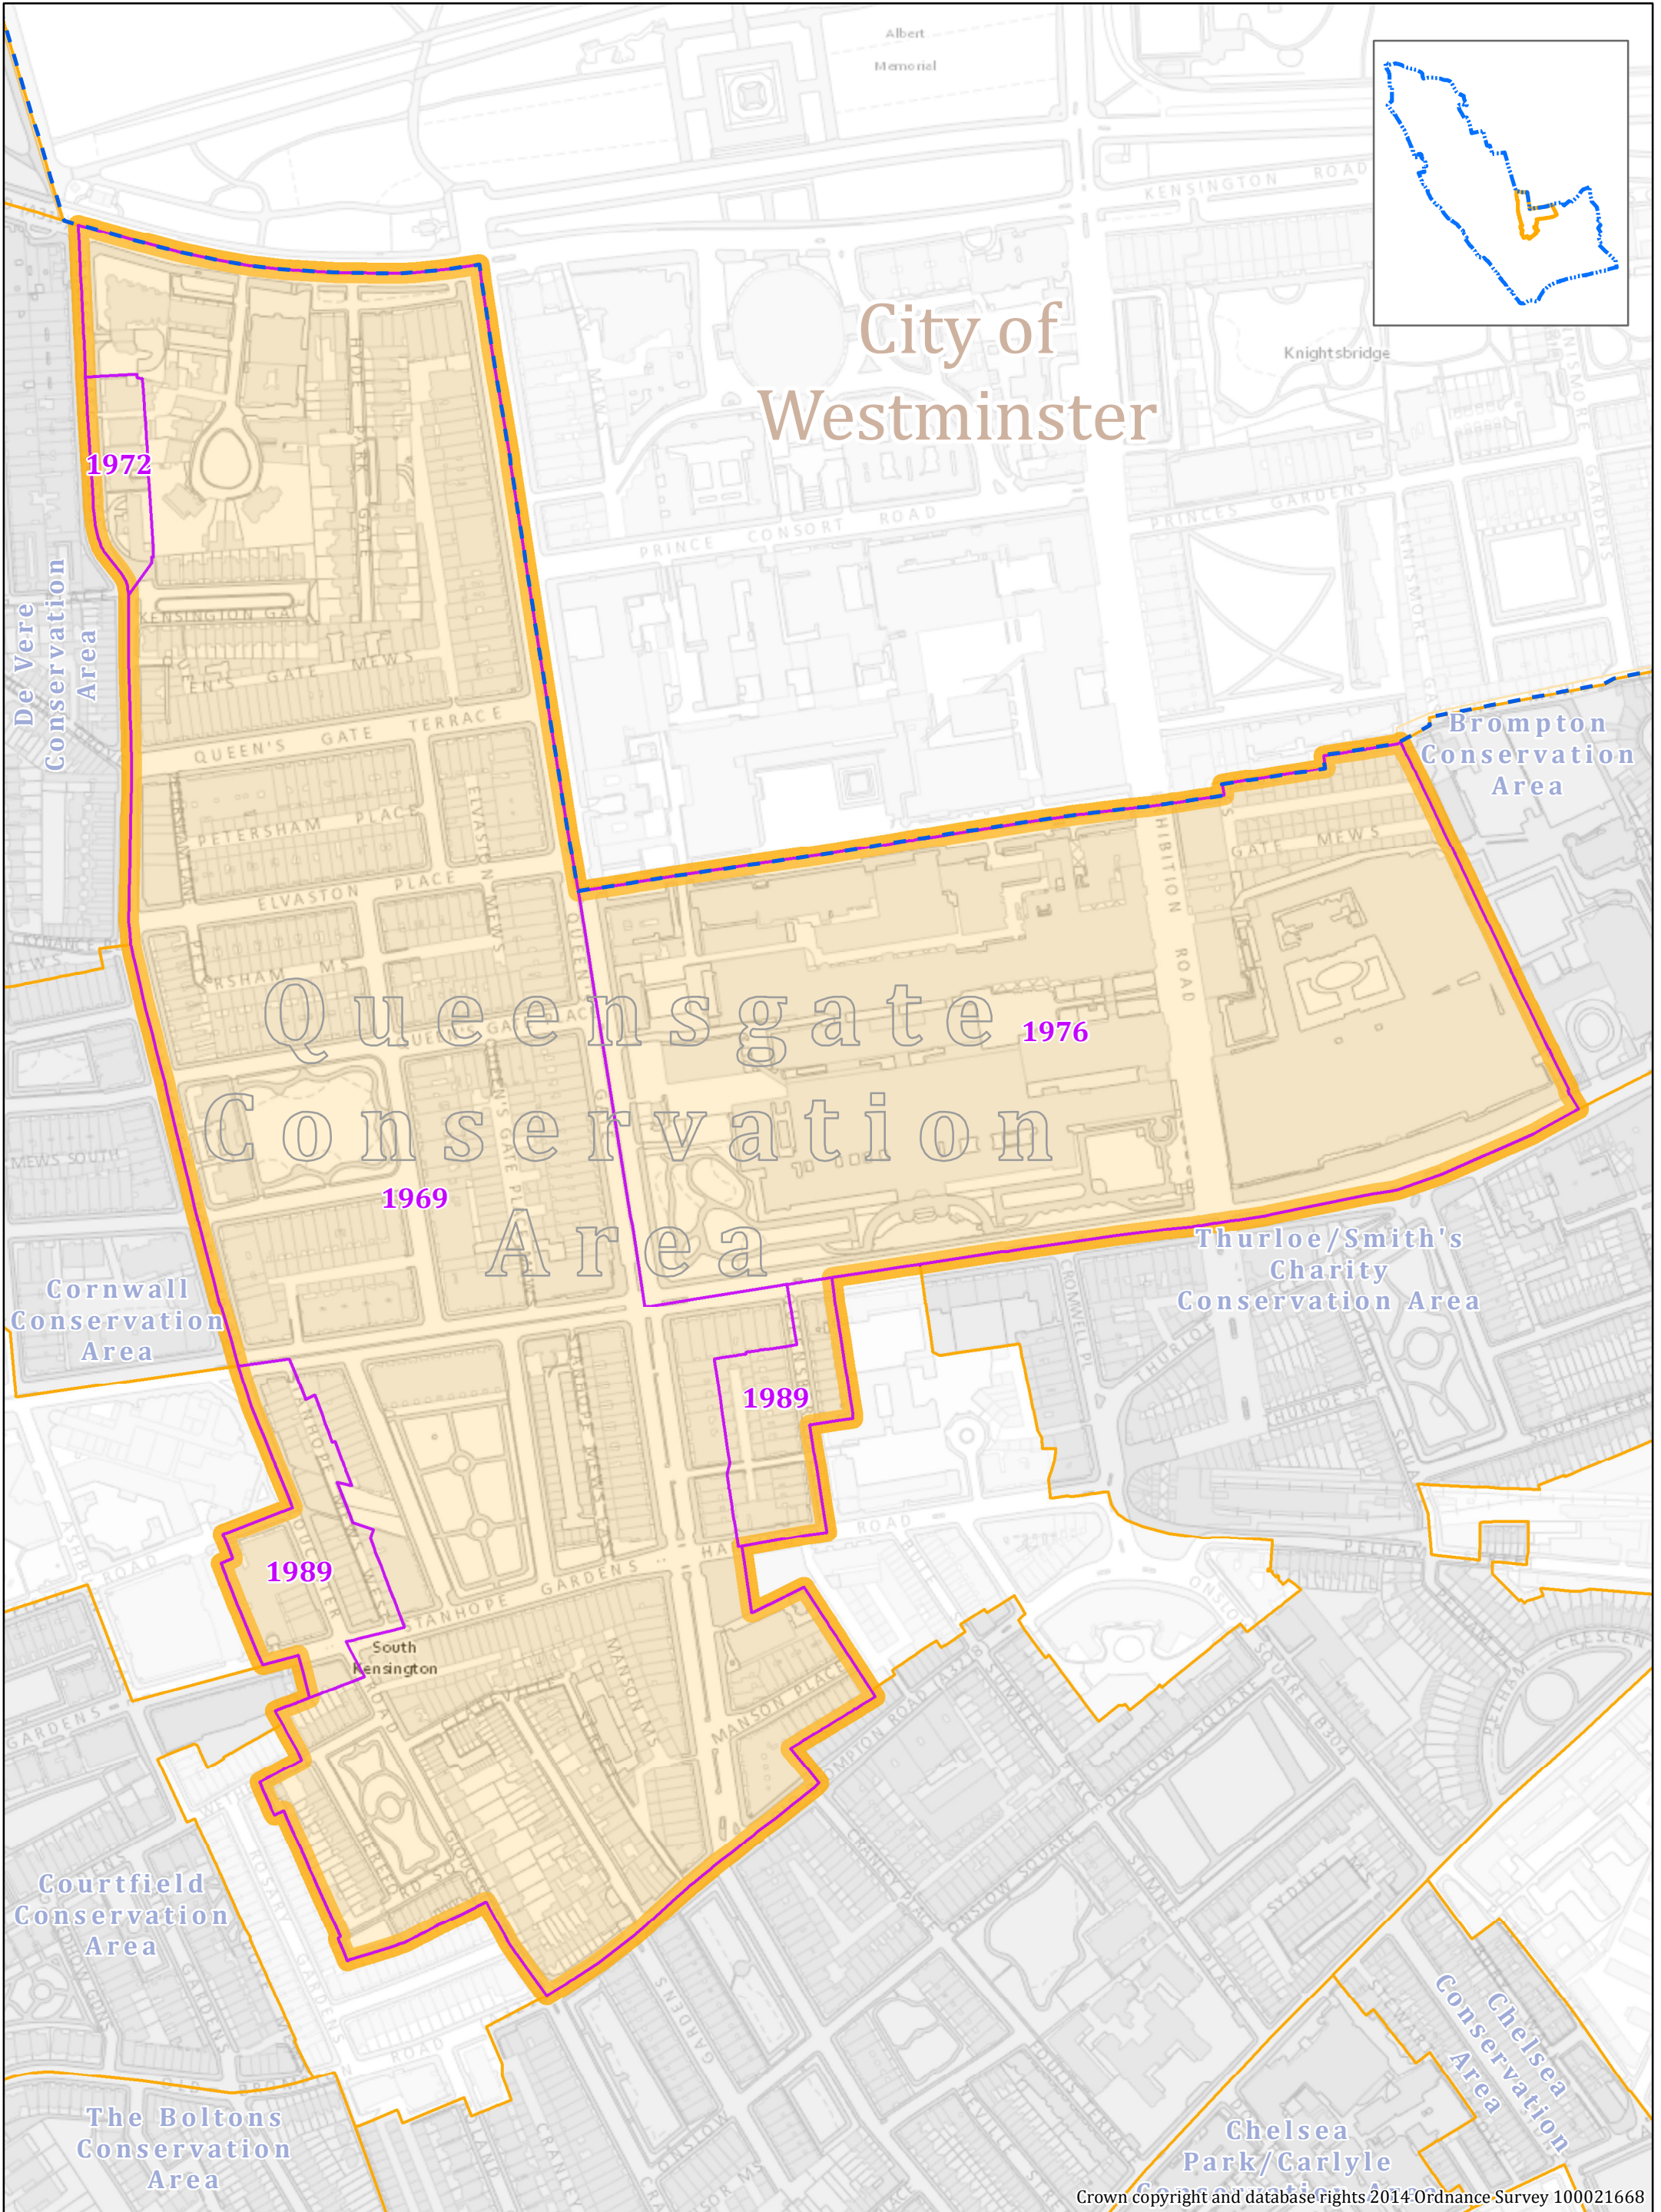

Queensgate Conservation Area

1970 1990 Date of Designation

--- Royal Borough of Kensington and Chelsea Boundary

□ Adjoining Conservation Areas

□ Boundary of Queensgate Conservation Area