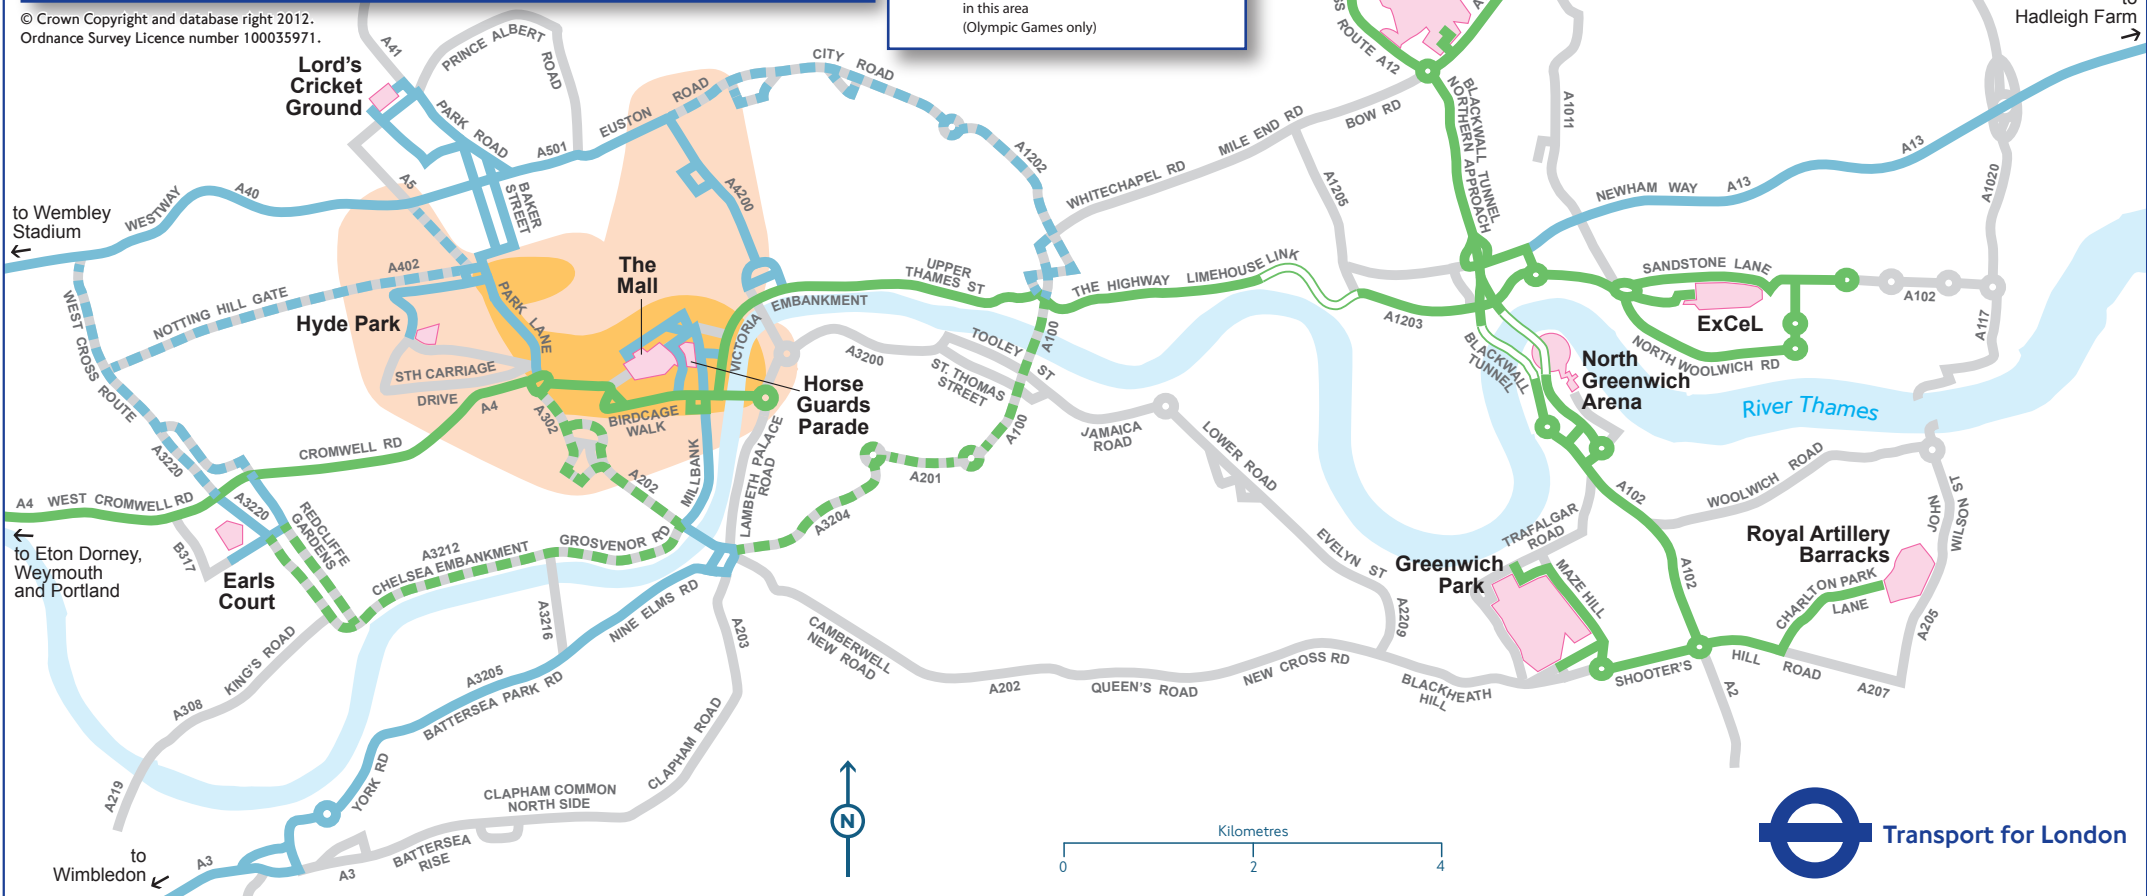

© Crown Copyright and database right 2012.
Ordnance Survey Licence number 100035971.

- Olympic Route Network (ORN) and Paralympic Route Network (PRN)
(ORN and PRN will operate during the Olympic and Paralympic Games, and shortly before and after them for the arrival and departure of the Games Family)
- Olympic Route Network (ORN)
(ORN will only operate during the Olympic Games, and shortly before and after them for the arrival and departure of the Games Family)
- Alternative Olympic Route Network (AORN)
(to be used if the Olympic Route Network cannot be used)
- - - Olympic Route Network (ORN) and Paralympic Route Network (PRN)
(used on Games Road Event days only)
- - - Olympic Route Network (ORN)
(used on Games Road Event days only)
- Competition Venues
- Central London Zone
Extent of temporary road changes (Olympic Games only)
- Central London Zone
High numbers of spectators expected in this area (Olympic Games only)

Version 5G March 2012

Olympic Route Network and Paralympic Route Network