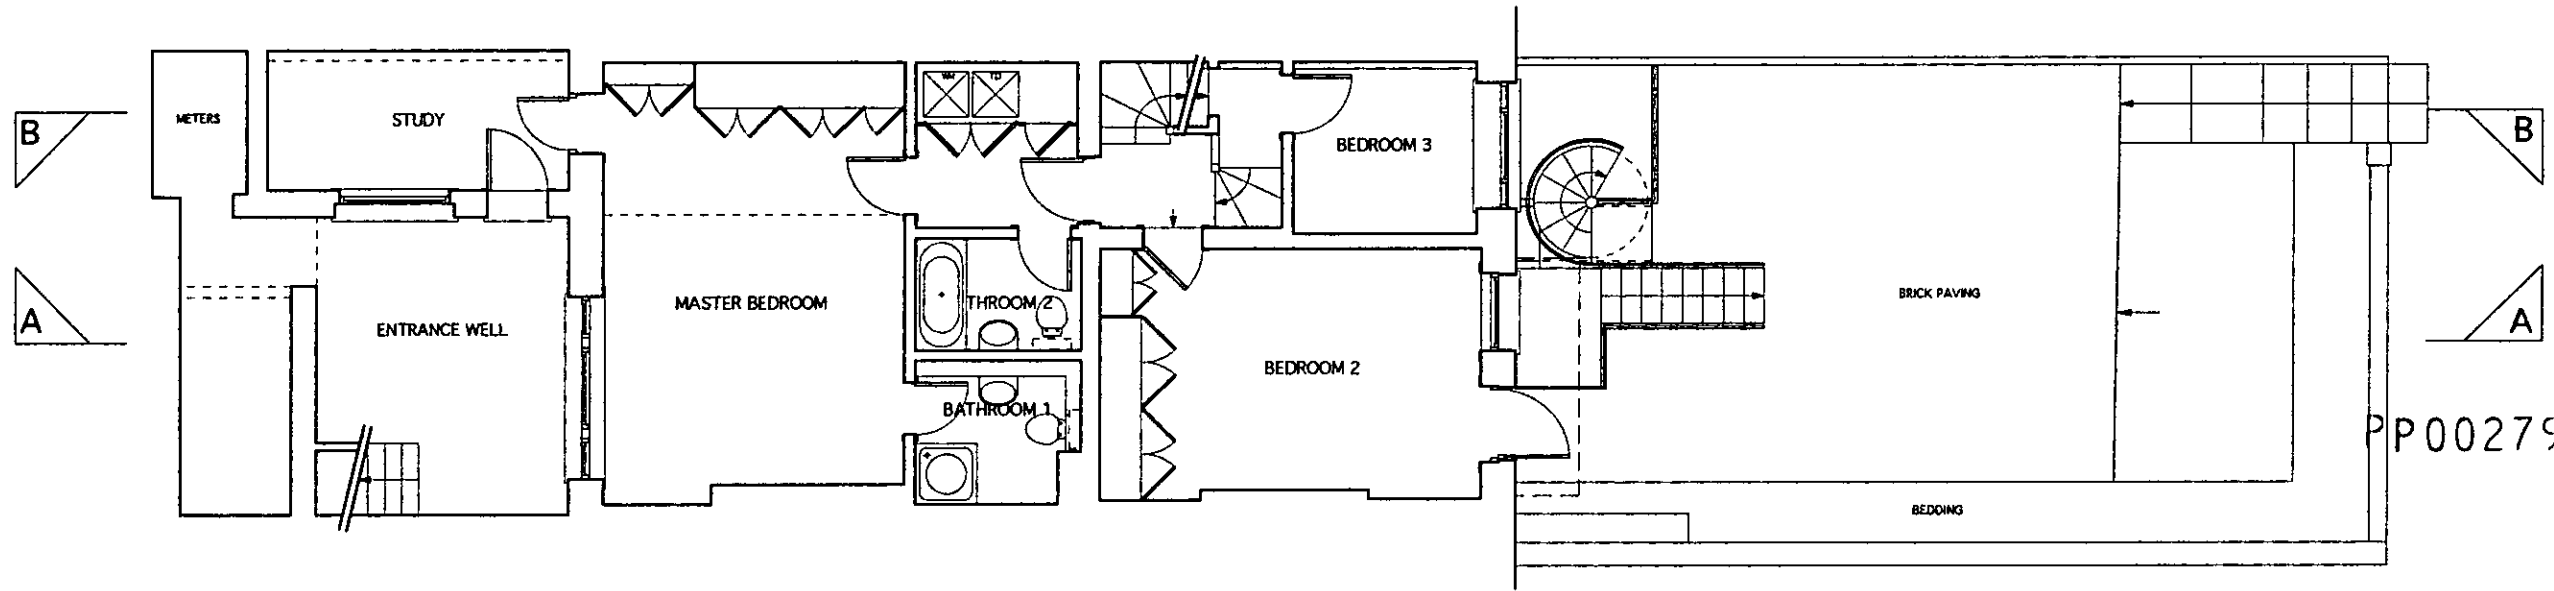

HALL LEVEL PLAN

GARDEN LEVEL PLAN

BASEMENT LEVEL PLAN

DELEGATED
APPROVAL
23 JAN 2001

templeton associates architects and designers <small> Design Templeton Bt And Dip Arch (Cand) RIBA 24 Upper Wimpole Street, London W1M 7TA Tel: 0171 224 5298 Email: a.templeton@templeton.com Website: 0443 108 200 </small>	project 18 Ladbrooke Gardens Notting Hill Gate	scale 1:100	date drawn 09/2000	dwg no. LBG 001/100
	title Existing Plans	drawing not to be scaled	revision date	