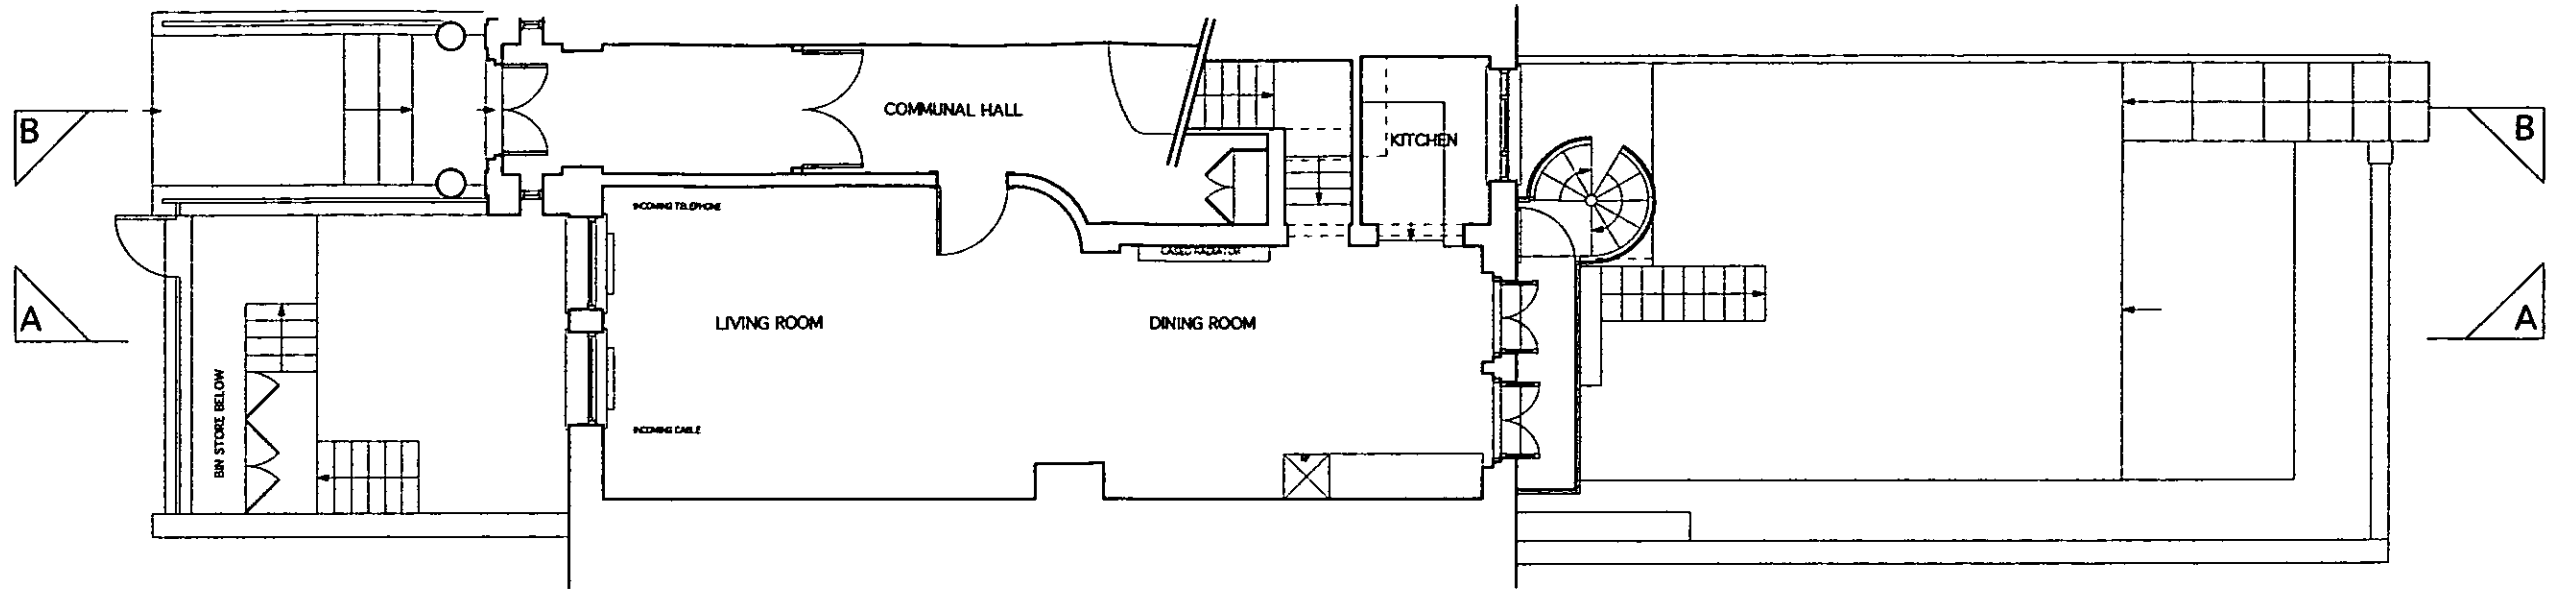

HALL LEVEL PLAN

GARDEN LEVEL PLAN

BASEMENT LEVEL PLAN

DELEGATED
APPROVAL
23 JAN 2001

templeton associates architects and designers <small> Design Templeton Bt And Dip Arch (Cand) RIBA 24 Upper Wimpole Street, London W1M 7TA Tel: 0171 224 5298 Email: a.templeton@templeton.com Website: 0443 108 200 </small>	project 18 Ladbrooke Gardens Notting Hill Gate	scale 1:100	date drawn 09/2000	dwg no. LBG 001/100
	title Existing Plans	drawing not to be scaled	revision date	