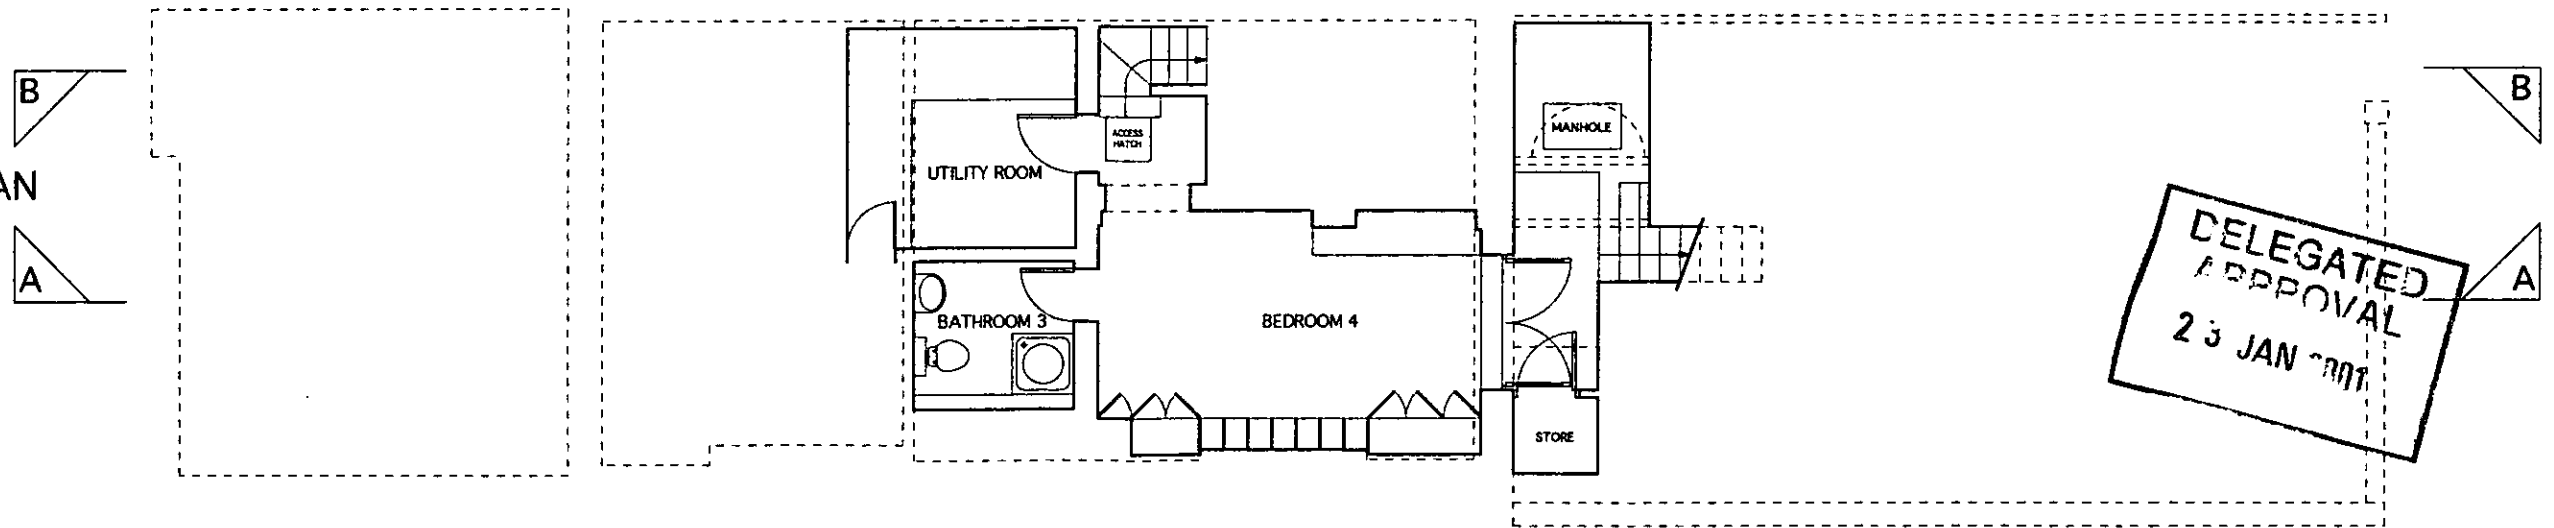

HALL LEVEL PLAN

GARDEN LEVEL PLAN

BASEMENT LEVEL PLAN

DELEGATED
APPROVAL
23 JAN 2001

templeton associates architects and designers <small> Design Templeton Bt And Dip Arch (Cand) RIBA 24 Upper Wimpole Street, London W1M 7TA Tel: 0171 224 5298 Email: a.templeton@templeton.com Website: 0443 108 200 </small>	project 18 Ladbrooke Gardens Notting Hill Gate	scale 1:100	date drawn 09/2000	dwg no. LBG 001/100
	title Existing Plans	drawing not to be scaled	revision date	