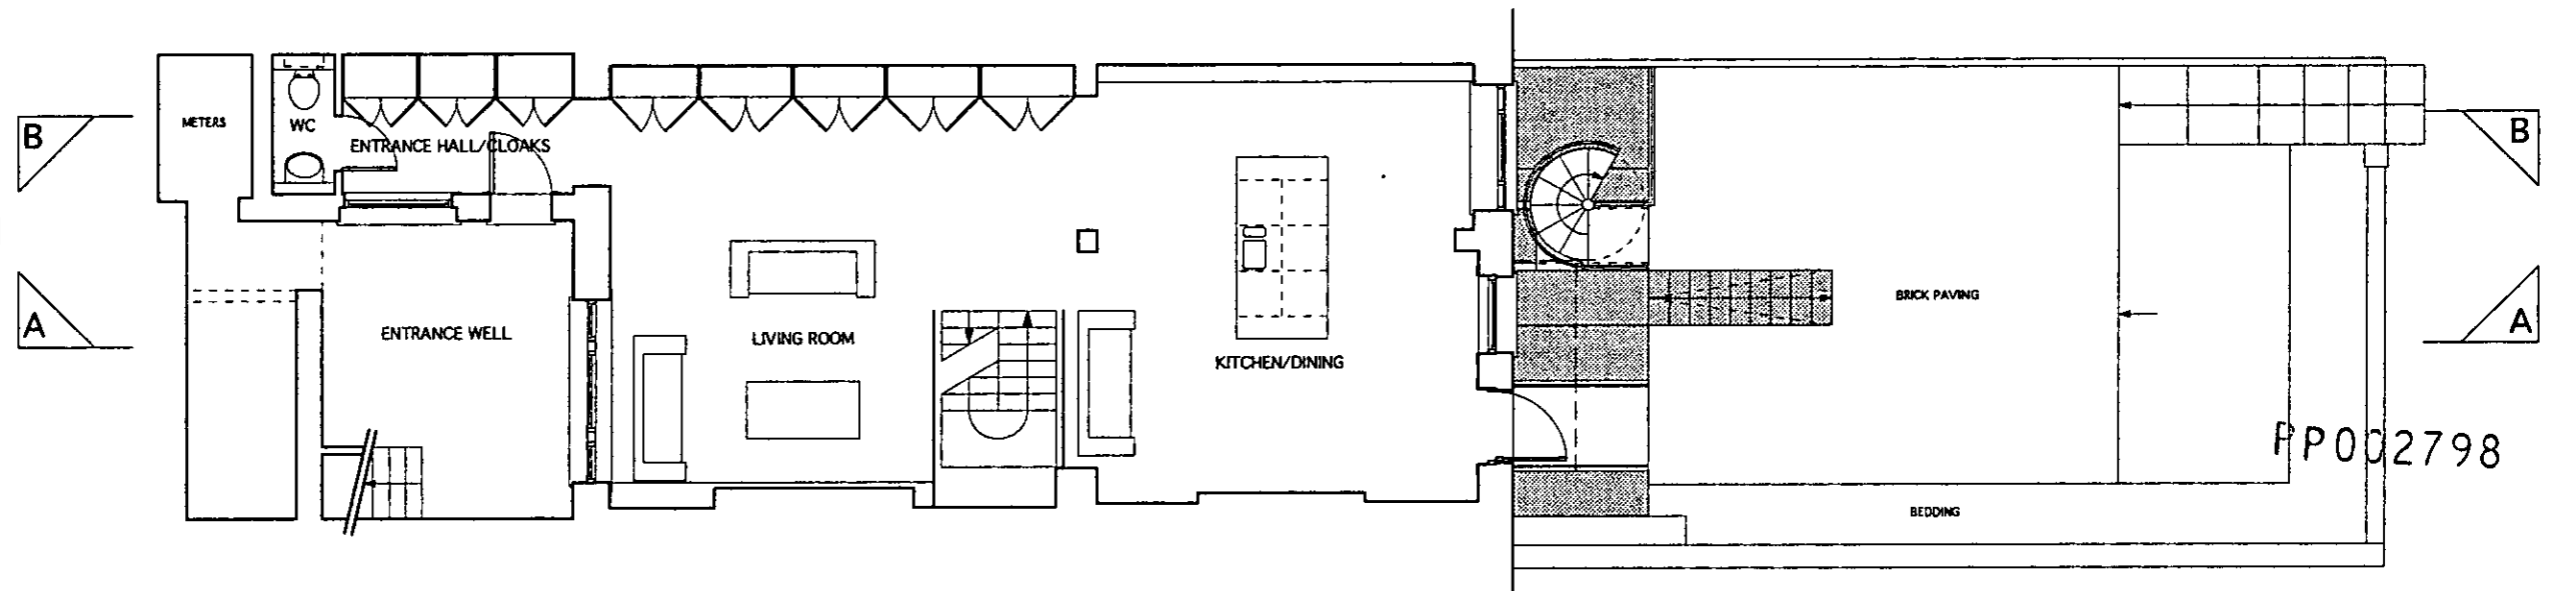

HALL LEVEL PLAN

GARDEN LEVEL PLAN

BASEMENT LEVEL PLAN

DELEGATED APPROVAL
23 JAN 2000

templeton associates architects and designers <small> Brian Templeton BA Arch Dip Arch (C&A) MBA info office: 24 Upper Wimpole Street, London W1M 7TA tel: 01753 224 5768 e-mail: b.templeton@templeton.com mobile: 0800 540 388 </small>	project 18 Ladbroke Gardens Notting Hill Gate	scale 1:100	date drawn 10/2000	dwg no. LBG P001/100
	title Proposed Plans	drawing not to be scaled	revision data	