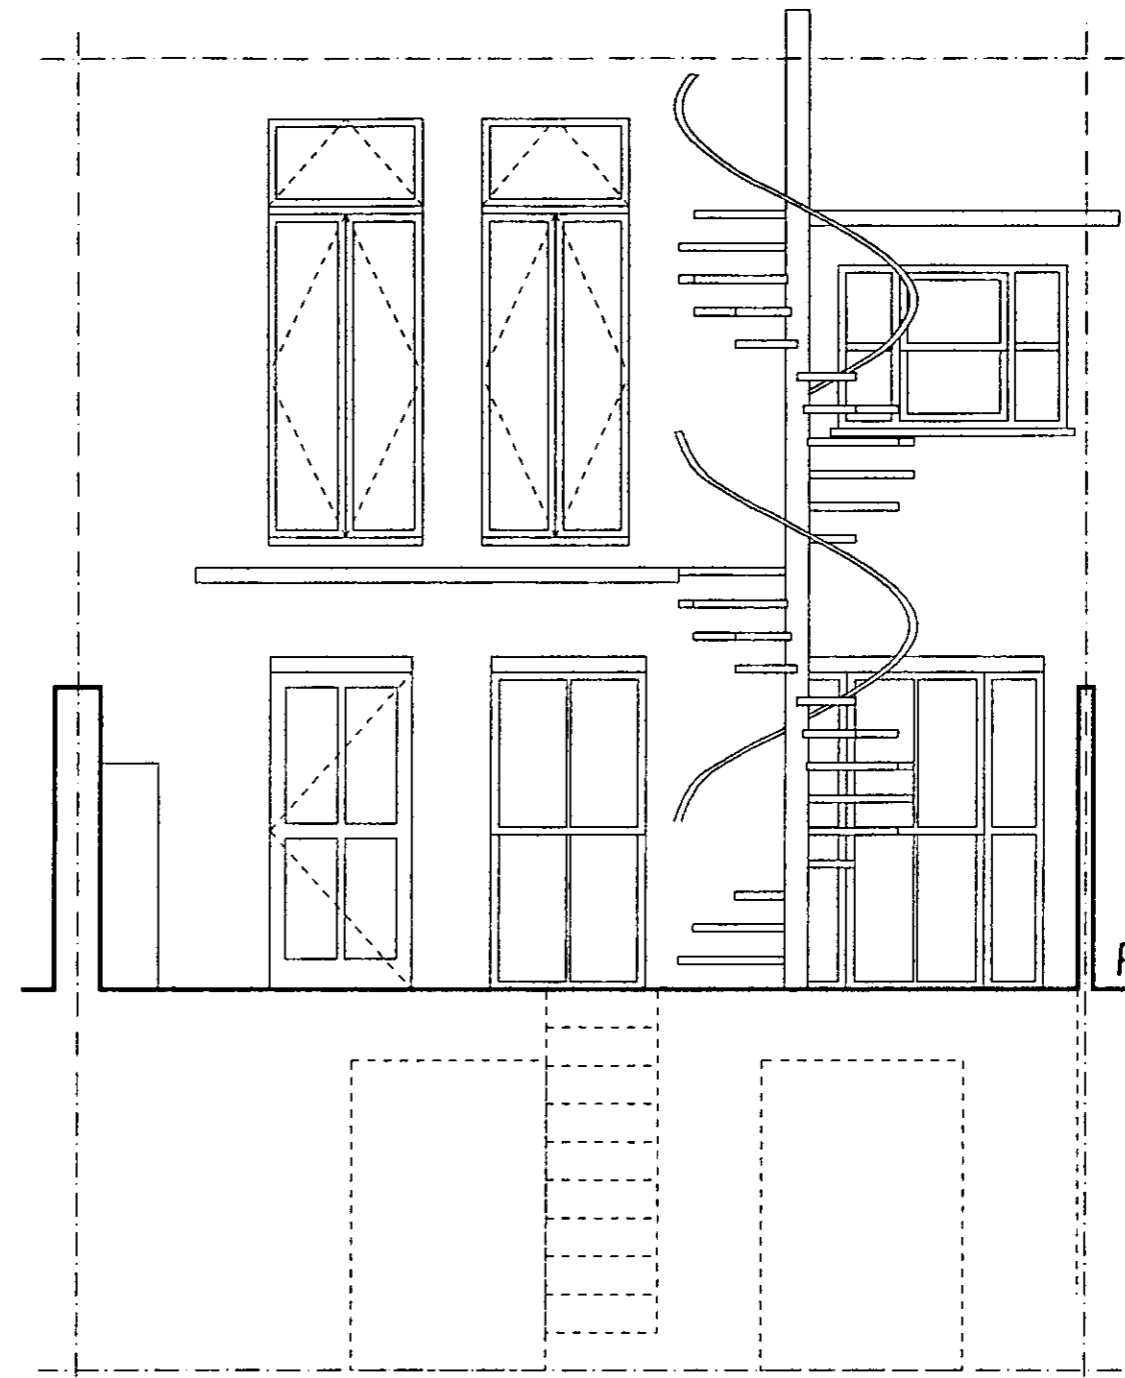

PROPOSED

PP002798

**DELEGATED
APPROVAL**
23 JAN 2001

templon associates architects and designers 2nd Floor, 21 Upper Wychowale Street, London W1A Tel: 0211 224 5700 Fax: 0211 224 5701 Email: info@templon.co.uk	project 18 Ladbrooke Gardens Notting Hill Gate	scale 1:50	date drawn 09/2000	dwg no. LBG P003/100
	title Existing and Proposed Rear Elevation	drawing not to be scaled	revision date