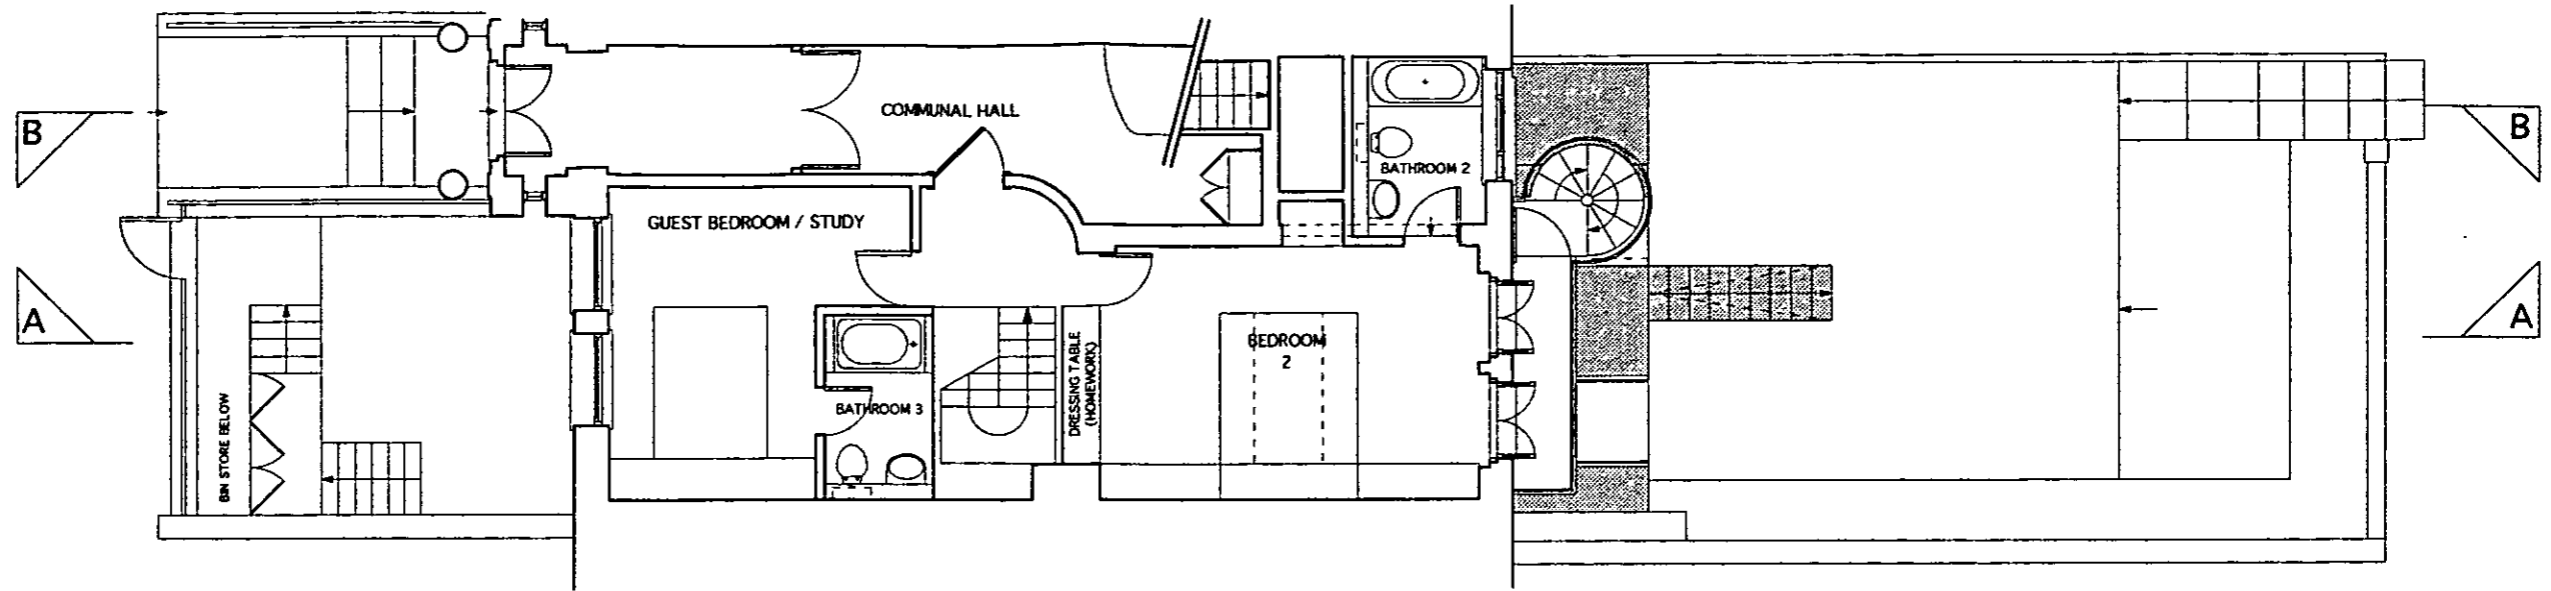

HALL LEVEL PLAN

GARDEN LEVEL PLAN

BASEMENT LEVEL PLAN

DELEGATED APPROVAL
23 JAN 2000

templeton associates architects and designers <small> Brian Templeton BA Arch Dip Arch (C&A) MBA info office: 24 Upper Wimpole Street, London W1M 7TA tel: 01753 224 5768 e-mail: b.templeton@templeton.com mobile: 0800 540 388 </small>	project 18 Ladbroke Gardens Notting Hill Gate	scale 1:100	date drawn 10/2000	dwg no. LBG P001/100
	title Proposed Plans	drawing not to be scaled	revision data	