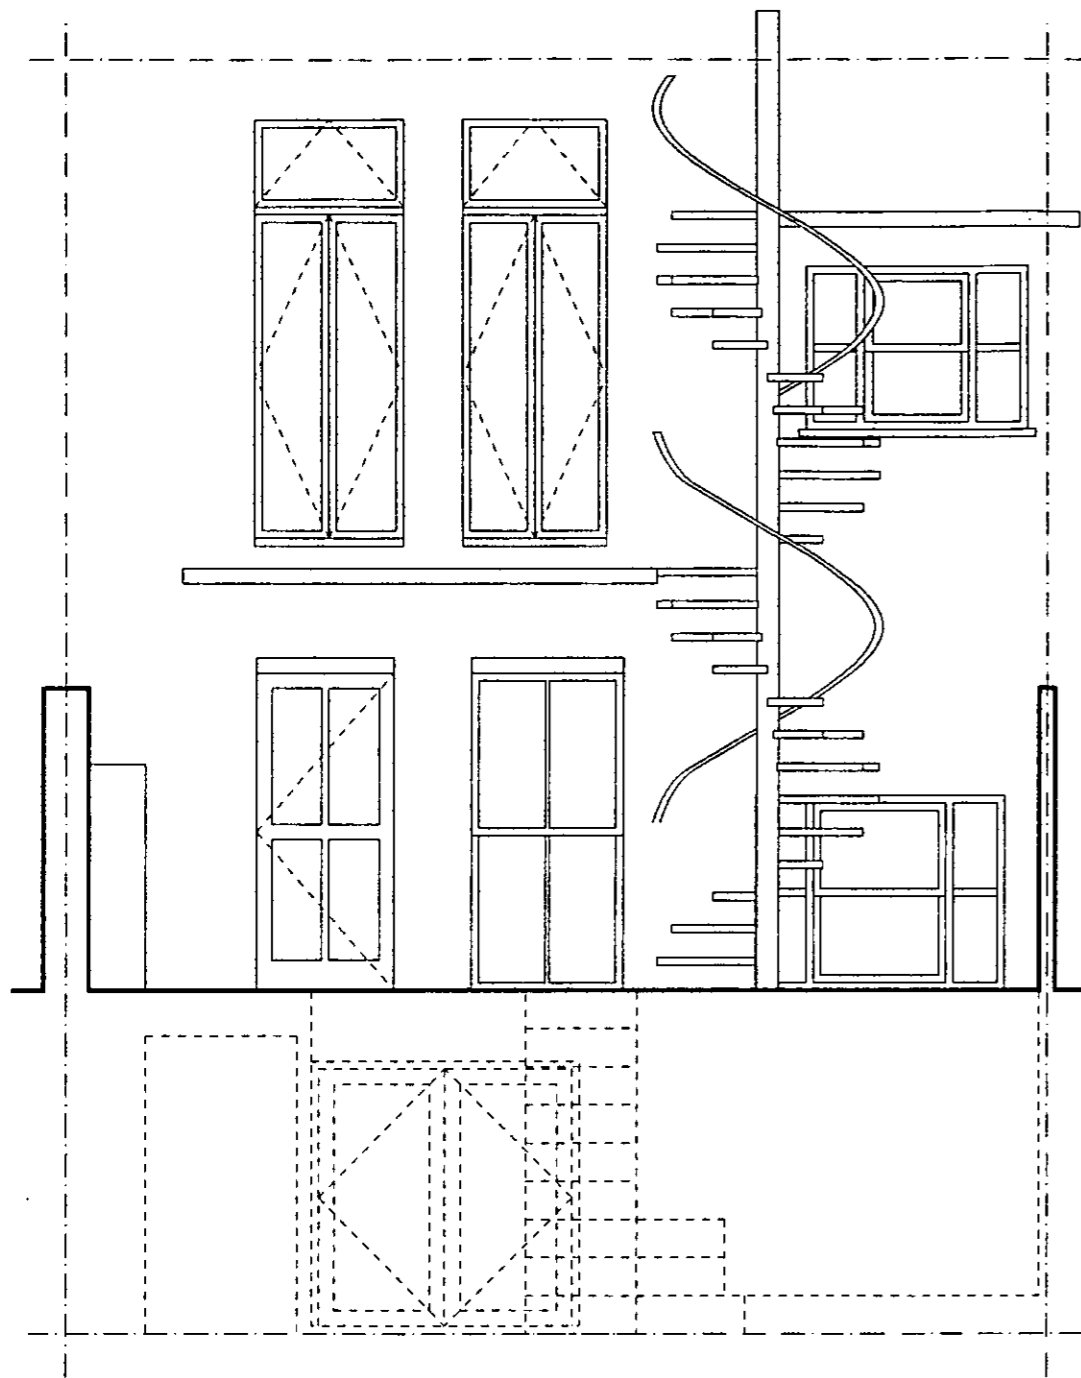

EXISTING

PROPOSED

PP002798

**DELEGATED
APPROVAL**
23 JAN 2001

templon associates architects and designers 2nd Floor, 21 Upper Wychowale Street, London W1A Tel: 0211 224 5700 Fax: 0211 224 5701 Email: info@templon.co.uk	project 18 Ladbrooke Gardens Notting Hill Gate	scale 1:50	date drawn 09/2000	dwg no. LBG P003/100
	title Existing and Proposed Rear Elevation	drawing not to be scaled	revision date