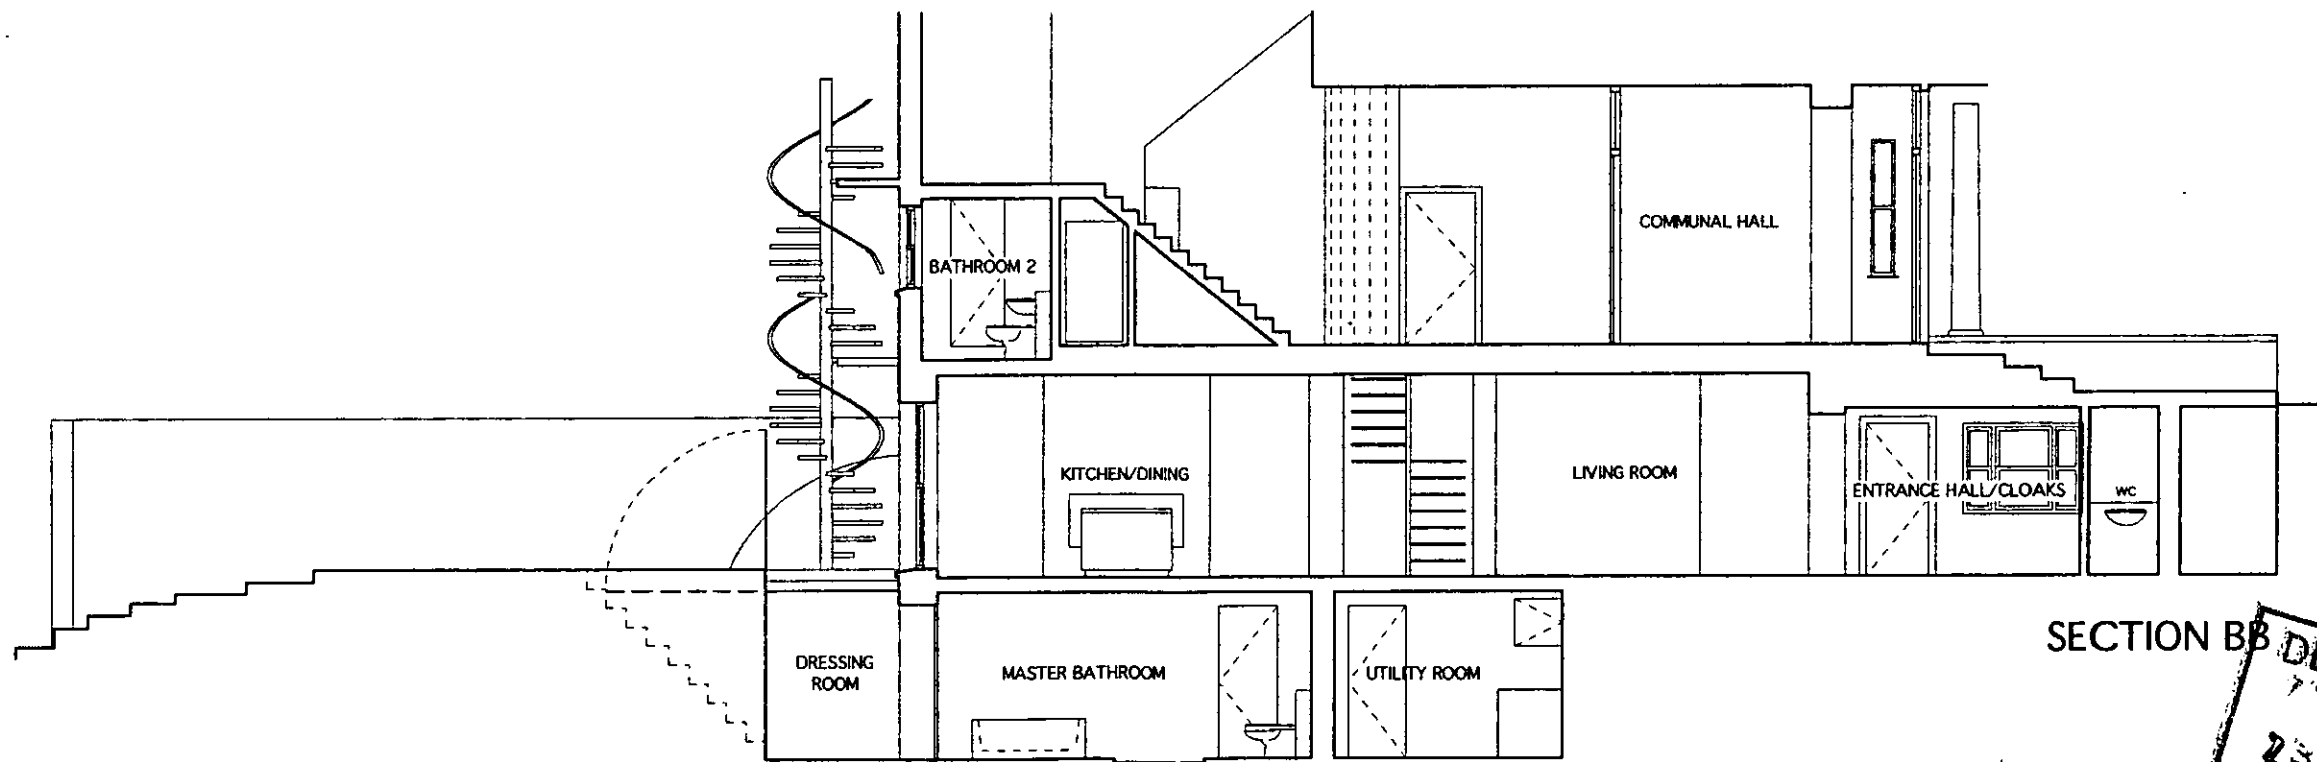

SECTION BB

PP002798

DELEGATED
APPROVAL
23 JAN 2001

templeton associates architects and designers 25 Upper Weymouth Street, London W1R 7TA tel: 0171 224 5700 fax: 0171 224 5701 mobile: 0453 850 188	project 18 Ladbrooke Gardens Notting Hill Gate	scale 1:100	date drawn 09/2000	dwg no. LBG P002/100	
	title Proposed Section AA & BB	drawing not to be scaled	revision date