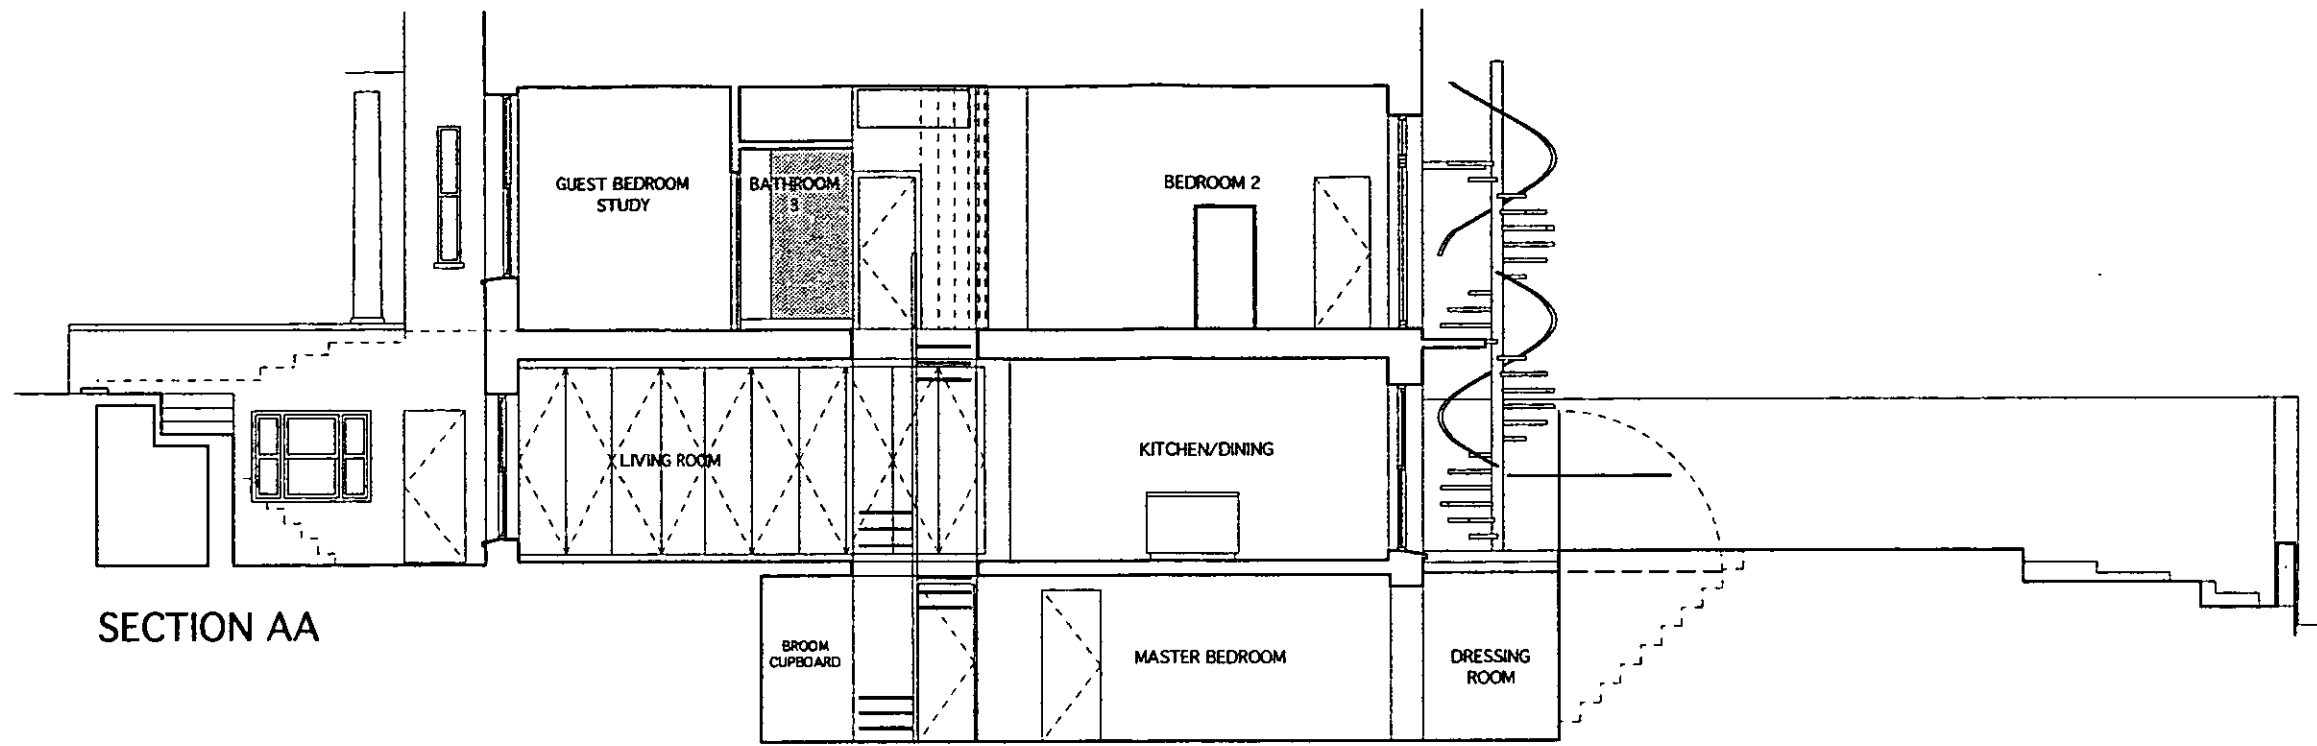

HALL LEVEL PLAN

GARDEN LEVEL PLAN

BASEMENT LEVEL PLAN

DELEGATED APPROVAL
23 JAN 2000

templeton associates architects and designers <small> Brian Templeton BA Arch Dip Arch (C&A) MBA info office: 24 Upper Wimpole Street, London W1M 7TA tel: 01753 224 5768 e-mail: b.templeton@templeton.com mobile: 0800 540 388 </small>	project 18 Ladbroke Gardens Notting Hill Gate	scale 1:100	date drawn 10/2000	dwg no. LBG P001/100
	title Proposed Plans	drawing not to be scaled	revision data	