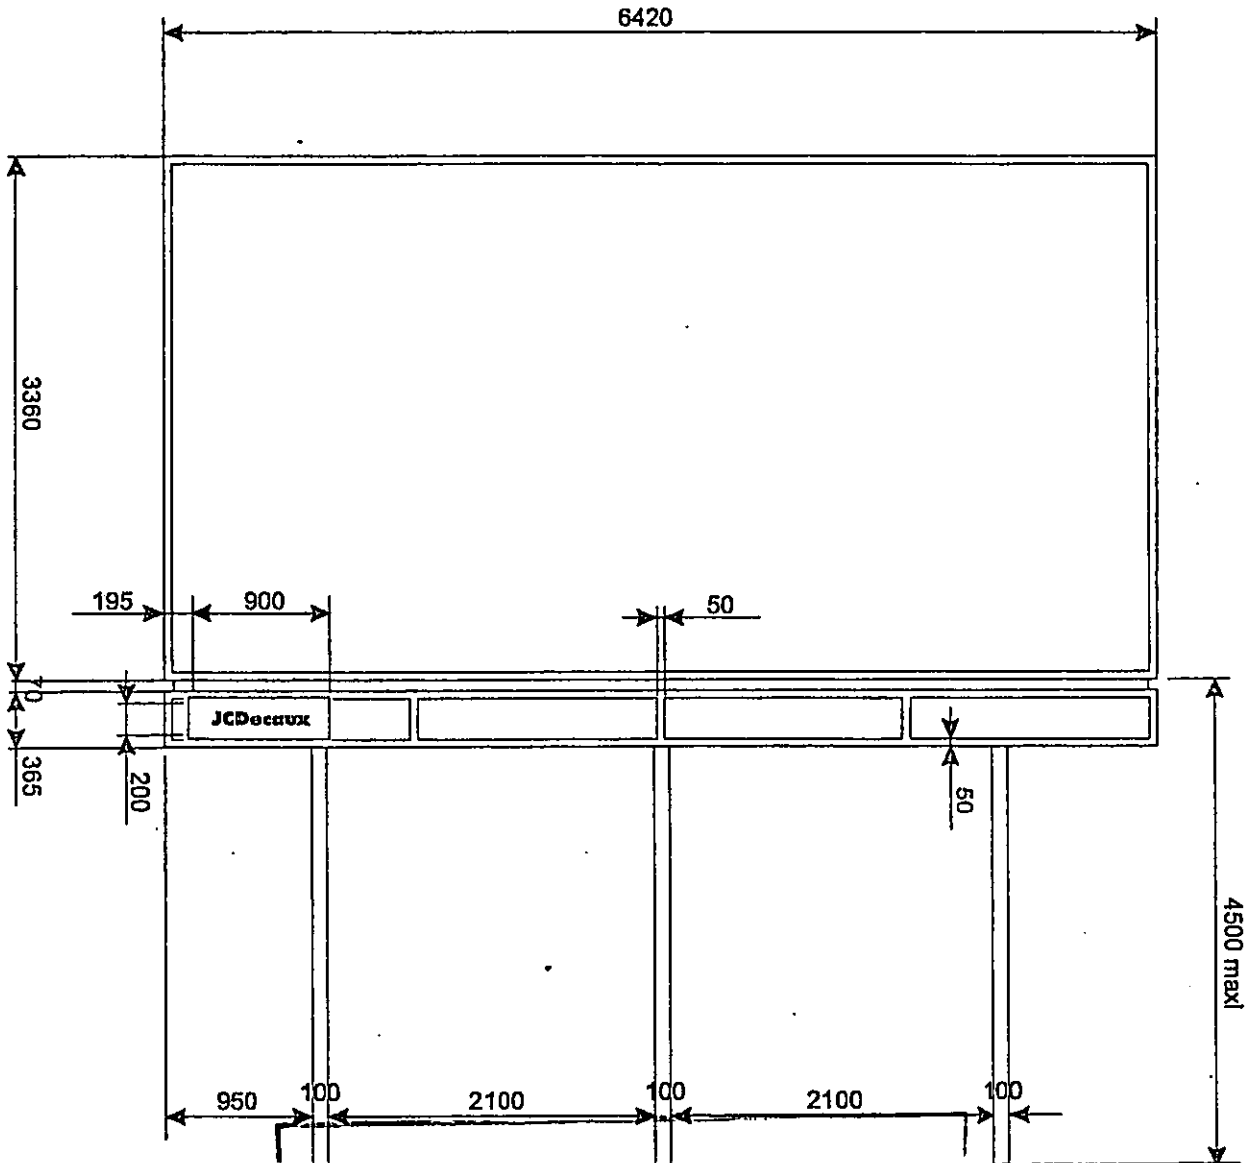

**ROYAL BOROUGH
OF
KENSINGTON & CHELSEA**

DOCUMENT SEPARATOR

DOCUMENT TYPE:

SUPERSEDED DRAWINGS

JCDecaux

EX DIR	HDC	TP	CAC	AD	CLU	AO AK
RB KJC		2 1 JAN 2002			PLANNING	
N	C	SW	SE	APP	IO	REC
			ARB	FPLN	DES	FEE\$

SUPER

CA020149

SINGLE SIDED WILMOTTE 6 X 3 MUPI
ON STEEL UPRIGHTS

JCDecaux

EX DIR	HDC	TP	CAC	AD	CLU	AO AK
RB KJC	21 JAN 2002			PLANNING		
N	G	SW	SE	APP	IO	REC
			ARB	FPLN	DES	FEES

SUPERSEDED

Client Whitbread	Scale 1:100 Date 01/02 Drawn MGS	Drawing title Swallow International Hotel Cromwell Road Kensington
Job Title Advertising Display		MGSA 45