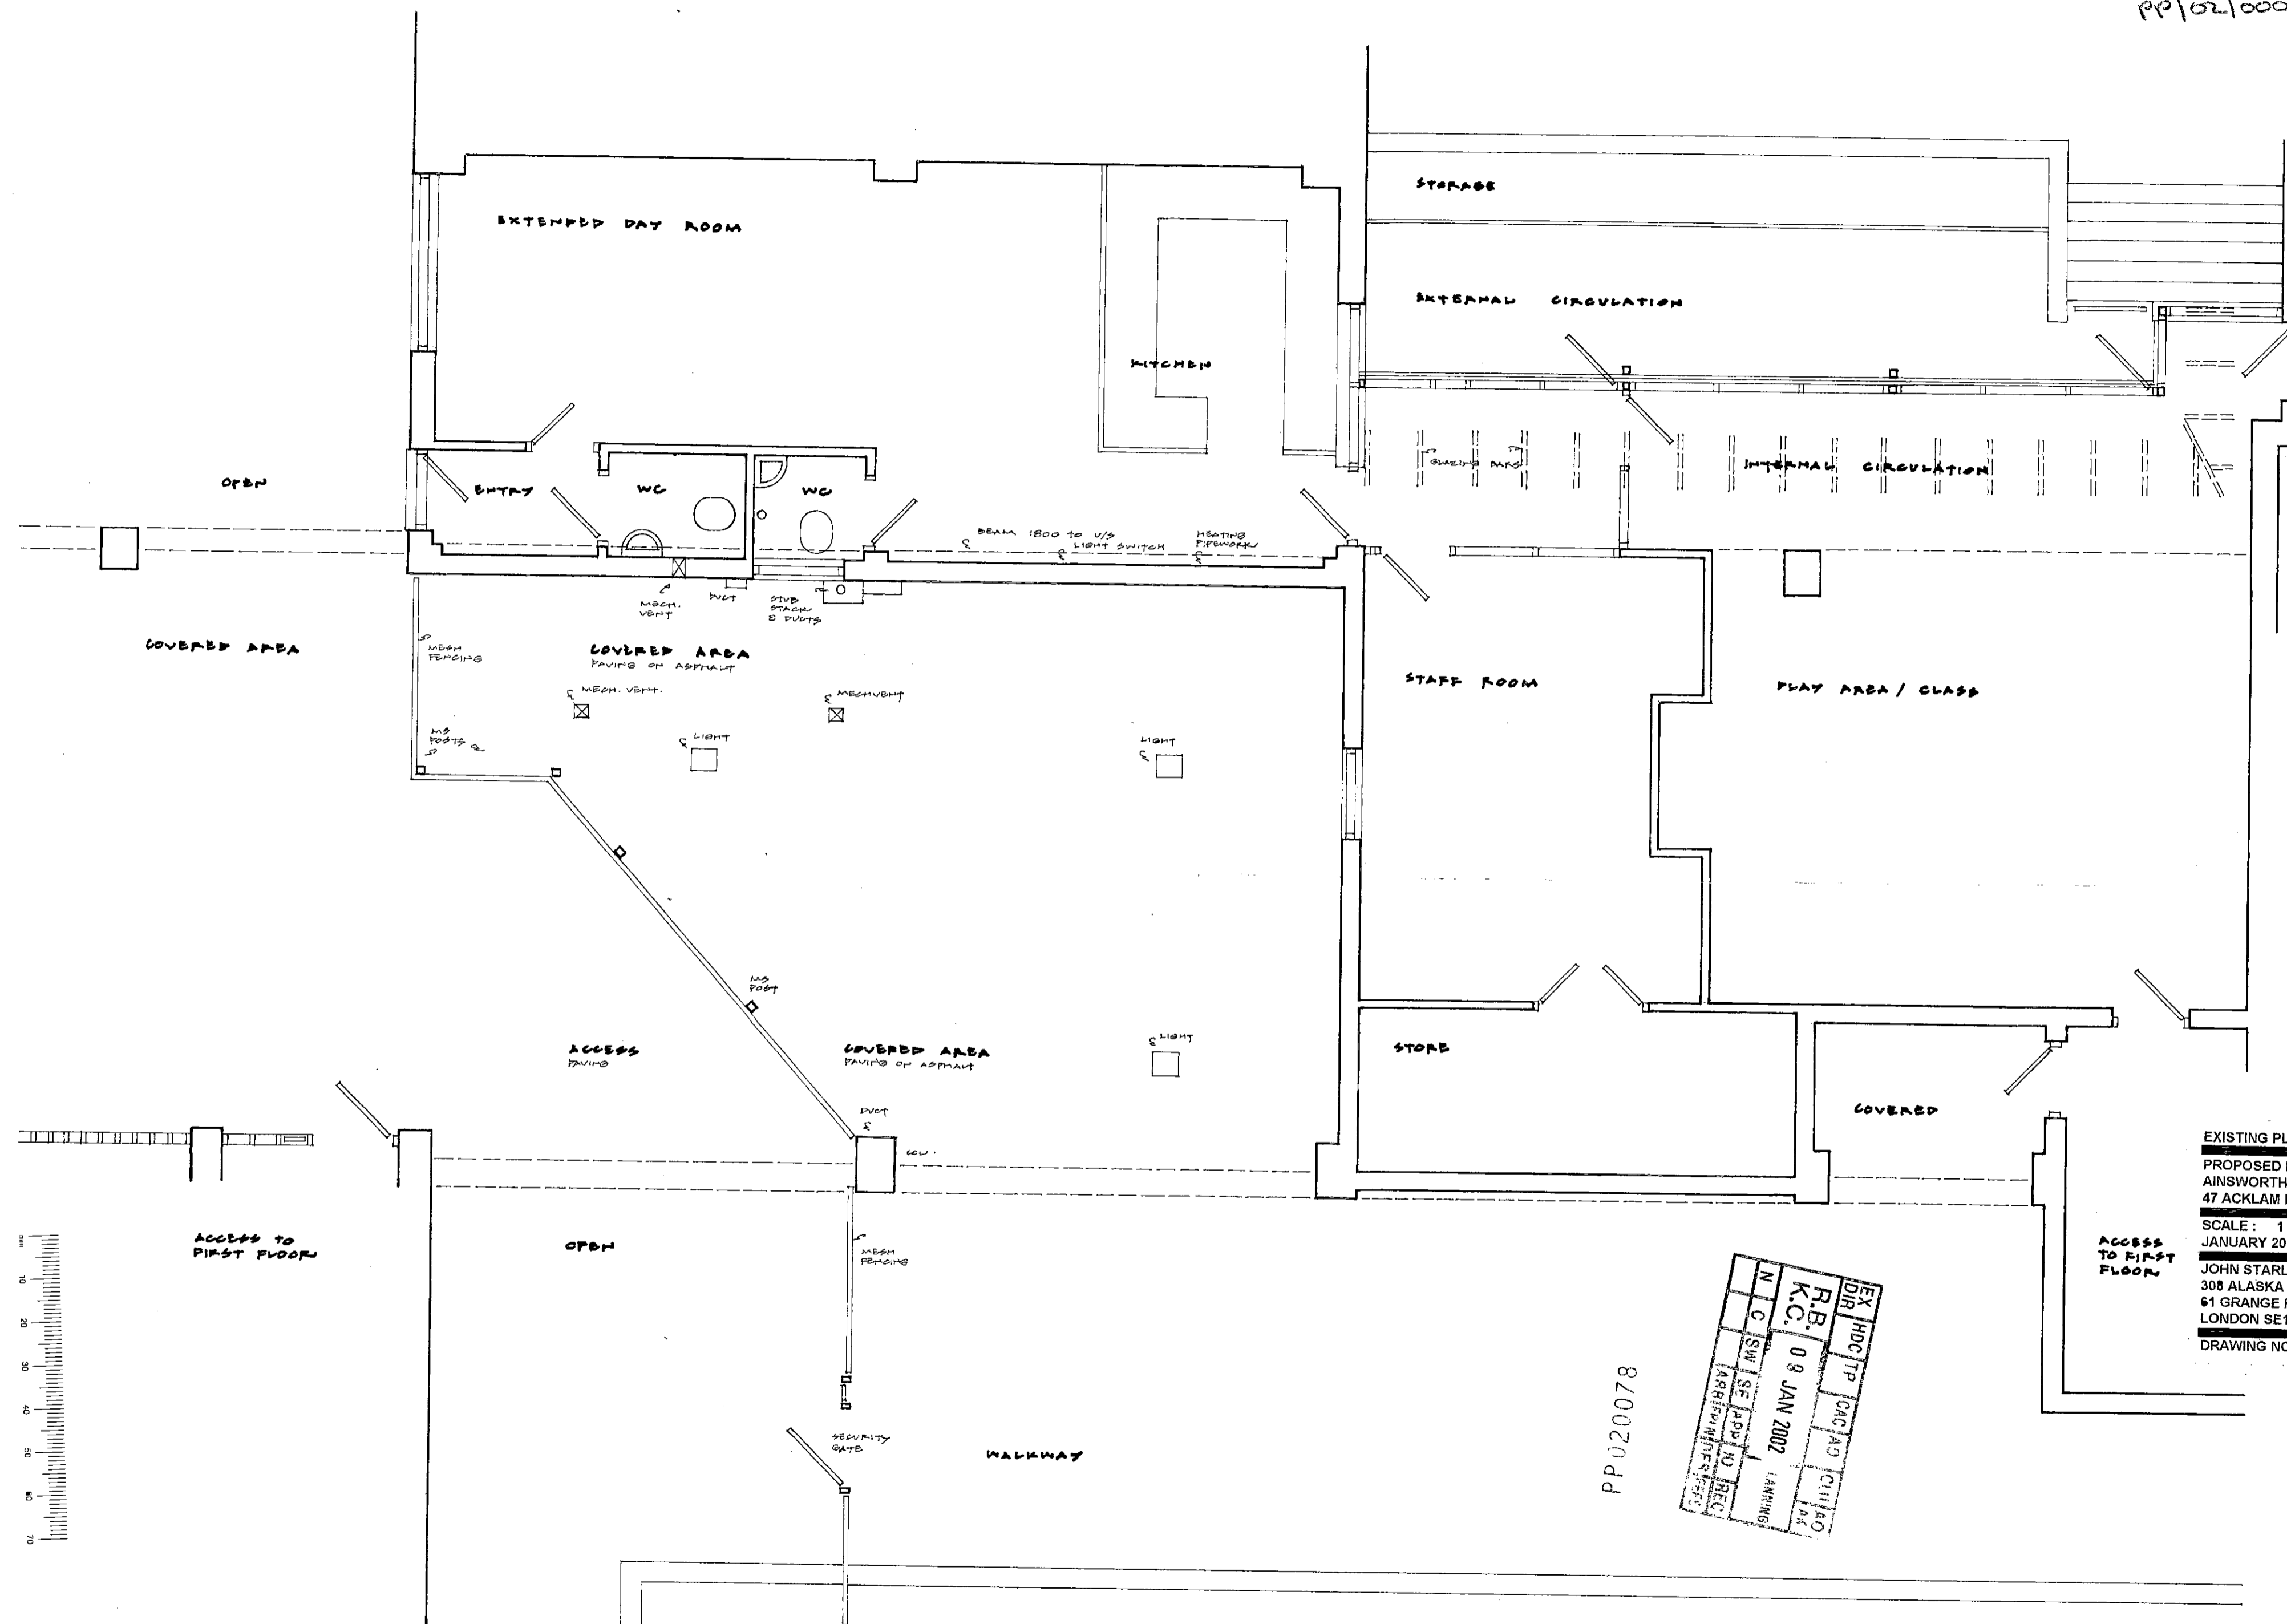

PP/02/00078/SUP
(1)

EXISTING PLAN
 PROPOSED EXTENDED DAY RM.
 AINSWORTH NURSERY SCHOOL
 47 ACKLAM ROAD, LONDON W10
 SCALE: 1:50
 JANUARY 2002
 JOHN STARLING
 308 ALASKA ROAD BUILDING
 61 GRANGE ROAD
 LONDON SE1 3BB
 DRAWING NO.: AR 85

EXHIBIT
 DIR
 R.B. KC
 09 JAN 2002
 N C SW SE APP TO REC
 (AR 85) (PP/02/00078/SUP)

PP020078