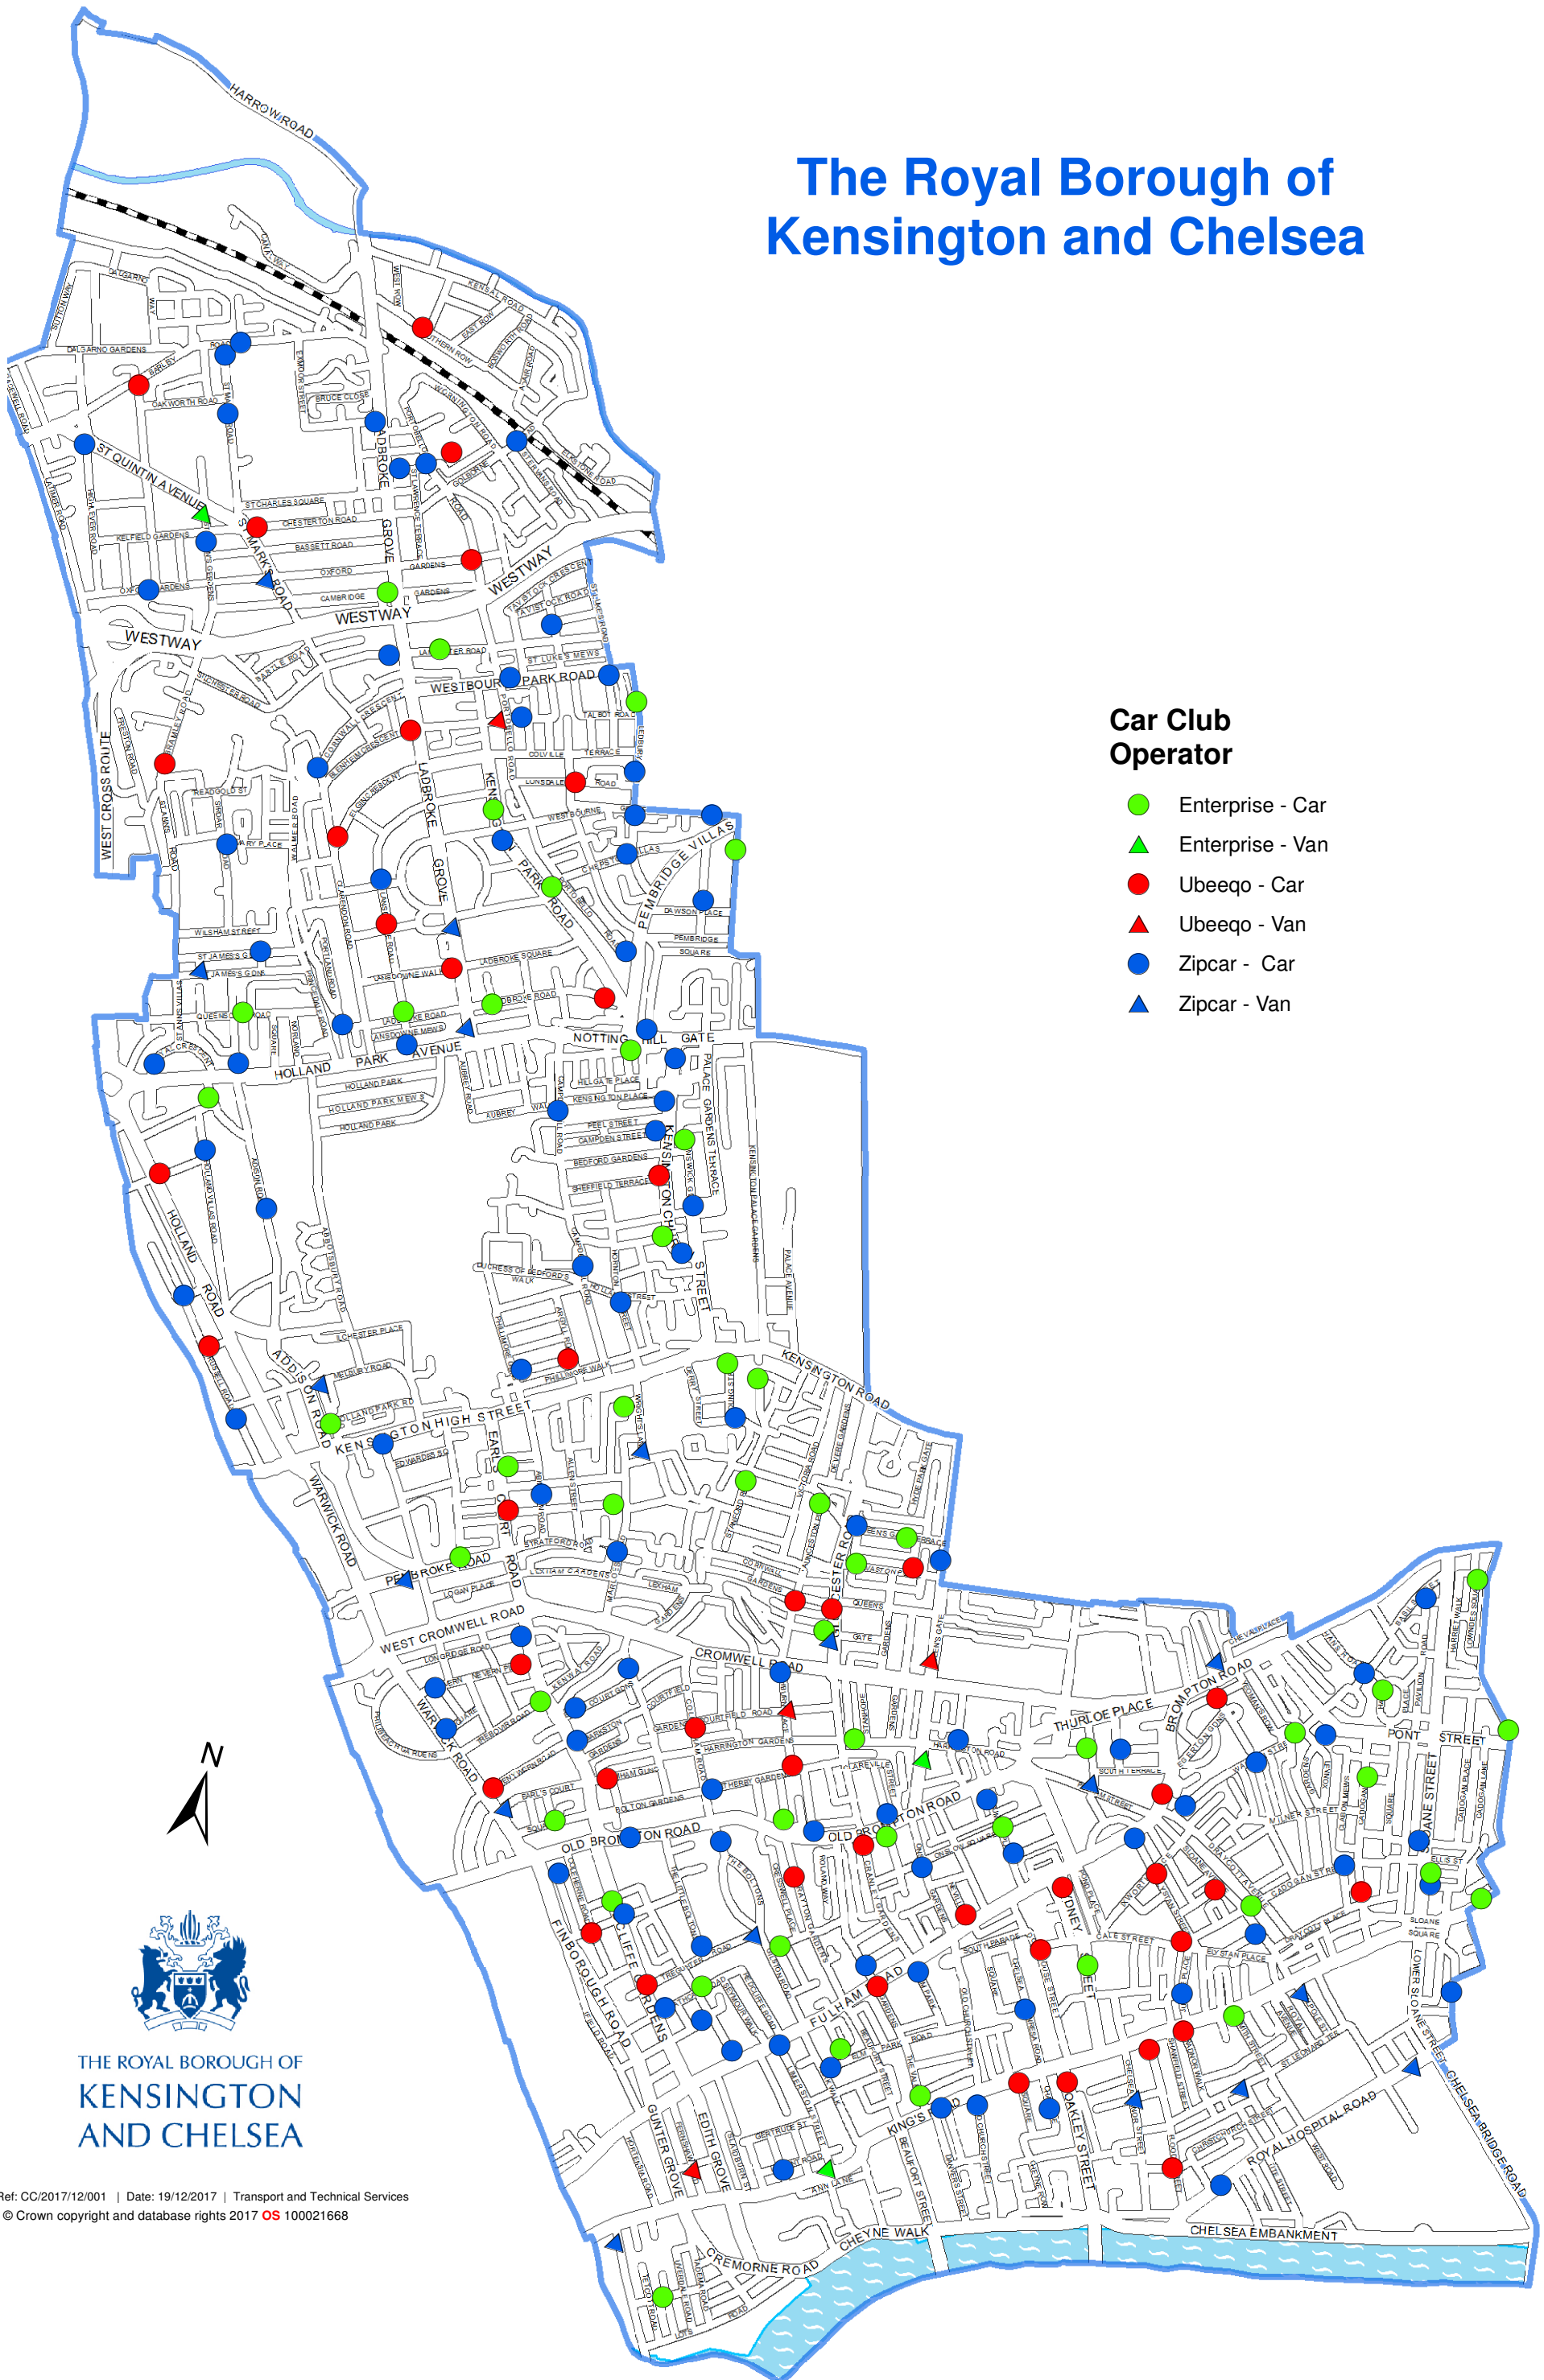

The Royal Borough of Kensington and Chelsea

THE ROYAL BOROUGH OF
KENSINGTON
AND CHELSEA