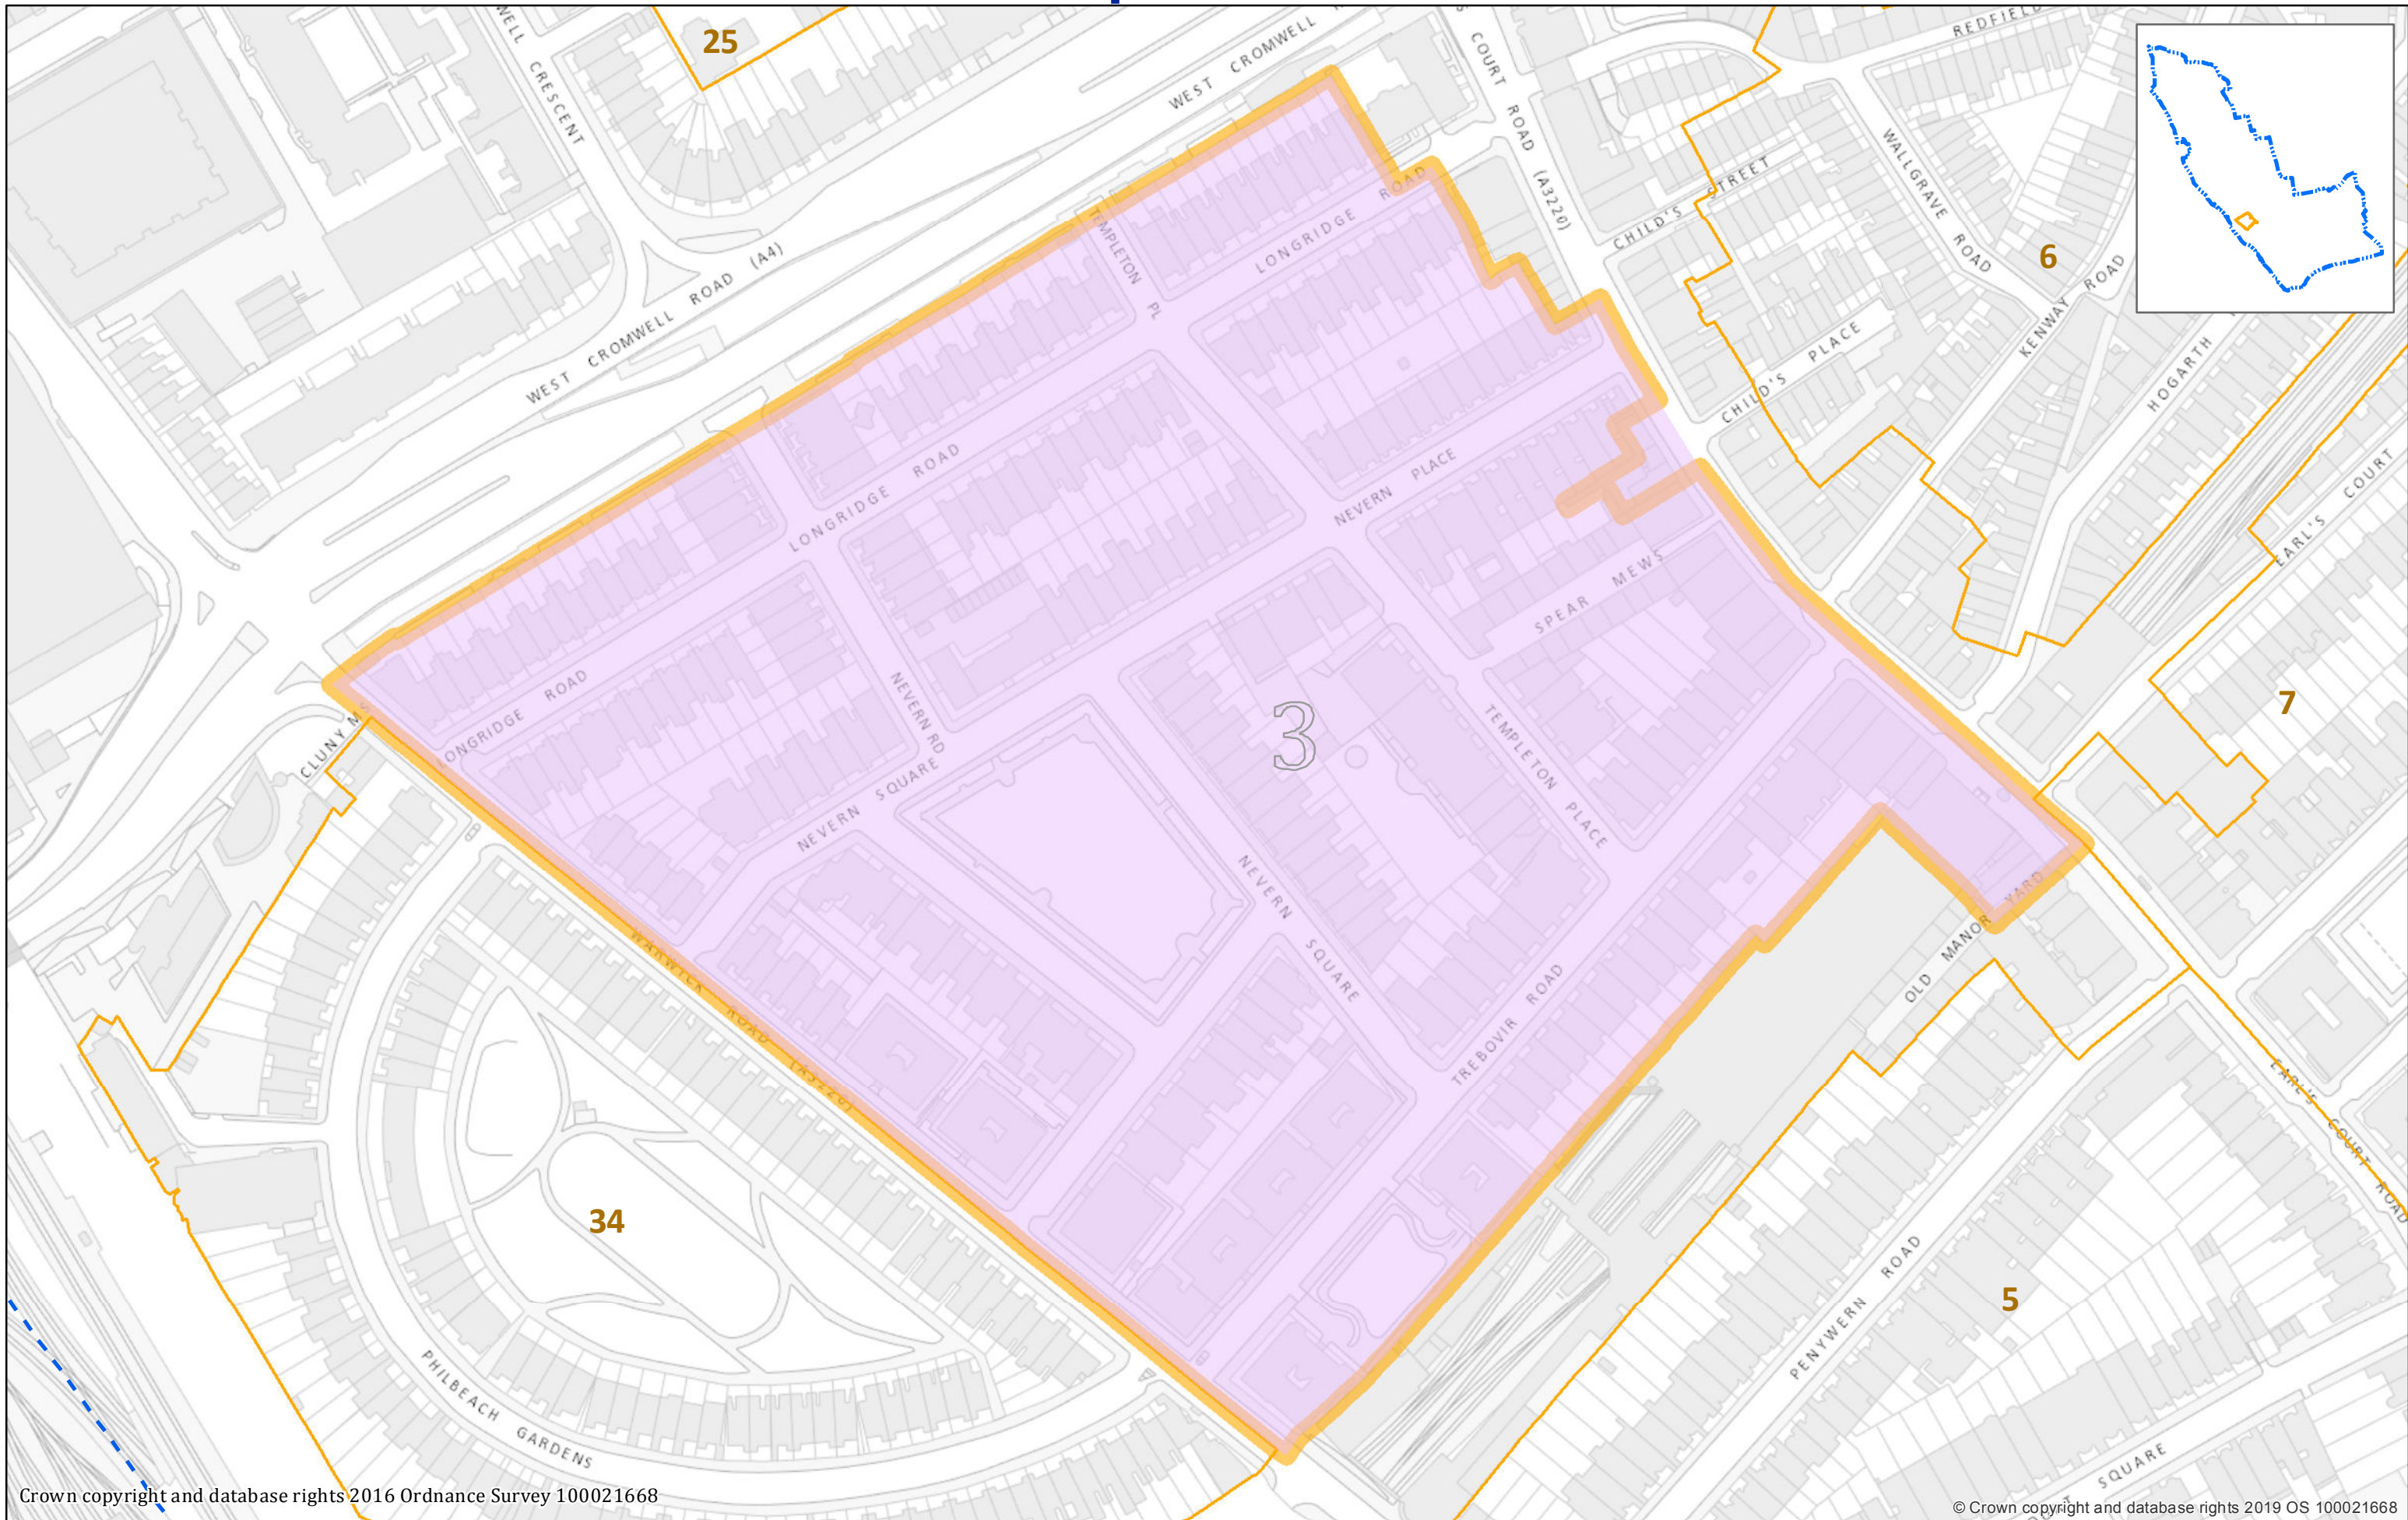

Estate Agents' Board Control Area for 3. Nevern Square Conservation Area

Absolute Scale >>> 1:1,738 at A3

Map produced on 13/11/2019 by Shared GIS Services Team Ref:0461

Crown copyright and database rights 2016 Ordnance Survey 100021668

© Crown copyright and database rights 2019 OS 100021668

- Royal Borough of Kensington and Chelsea Boundary
- Regulation 7 - Estate Agents' Board Control Area
- Boundary of Nevern Square Conservation Area
- Adjoining Conservation Area