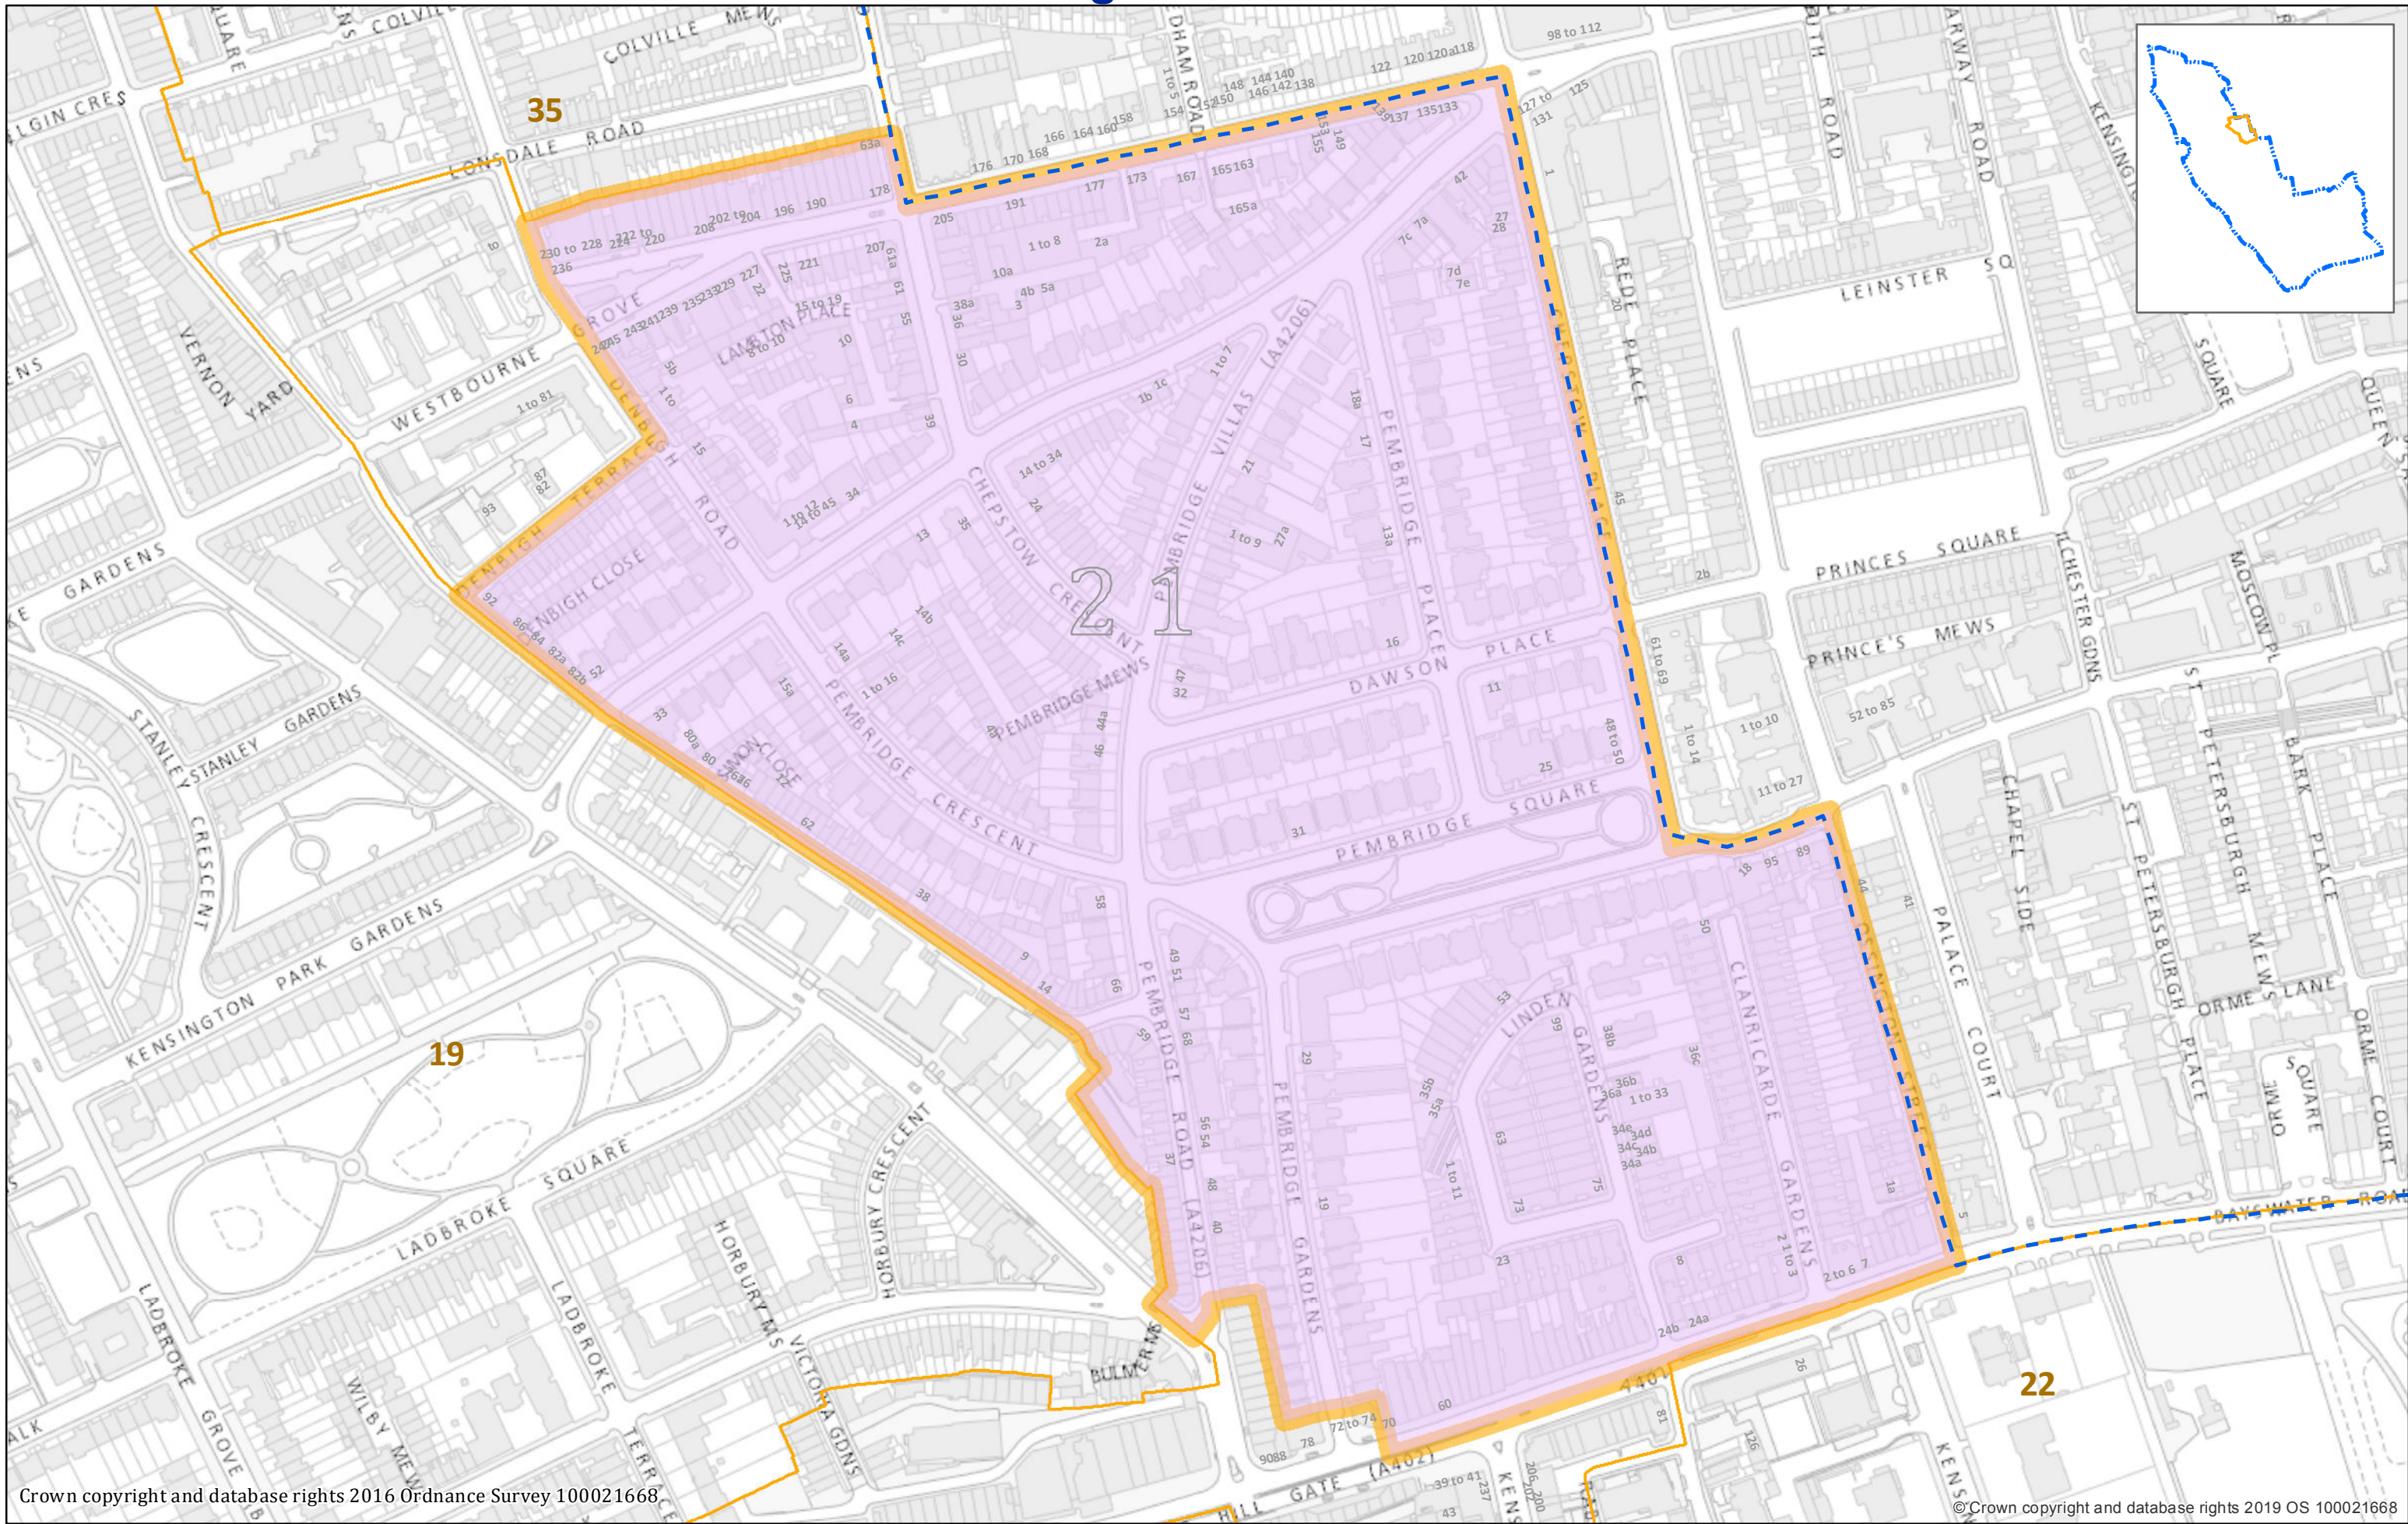

Estate Agents' Board Control Area for 21. Pembridge Conservation Area

Crown copyright and database rights 2016 Ordnance Survey 100021668

©Crown copyright and database rights 2019 OS 100021668

-  Royal Borough of Kensington and Chelsea Boundary
-  Regulation 7 - Estate Agents' Board Control Area
-  Boundary of Pembridge Conservation Area
-  Adjoining Conservation Area

Absolute Scale >>> 1:2,817 at A3

Map produced on 13/11/2019 by Shared GIS Services Team Ref:0461