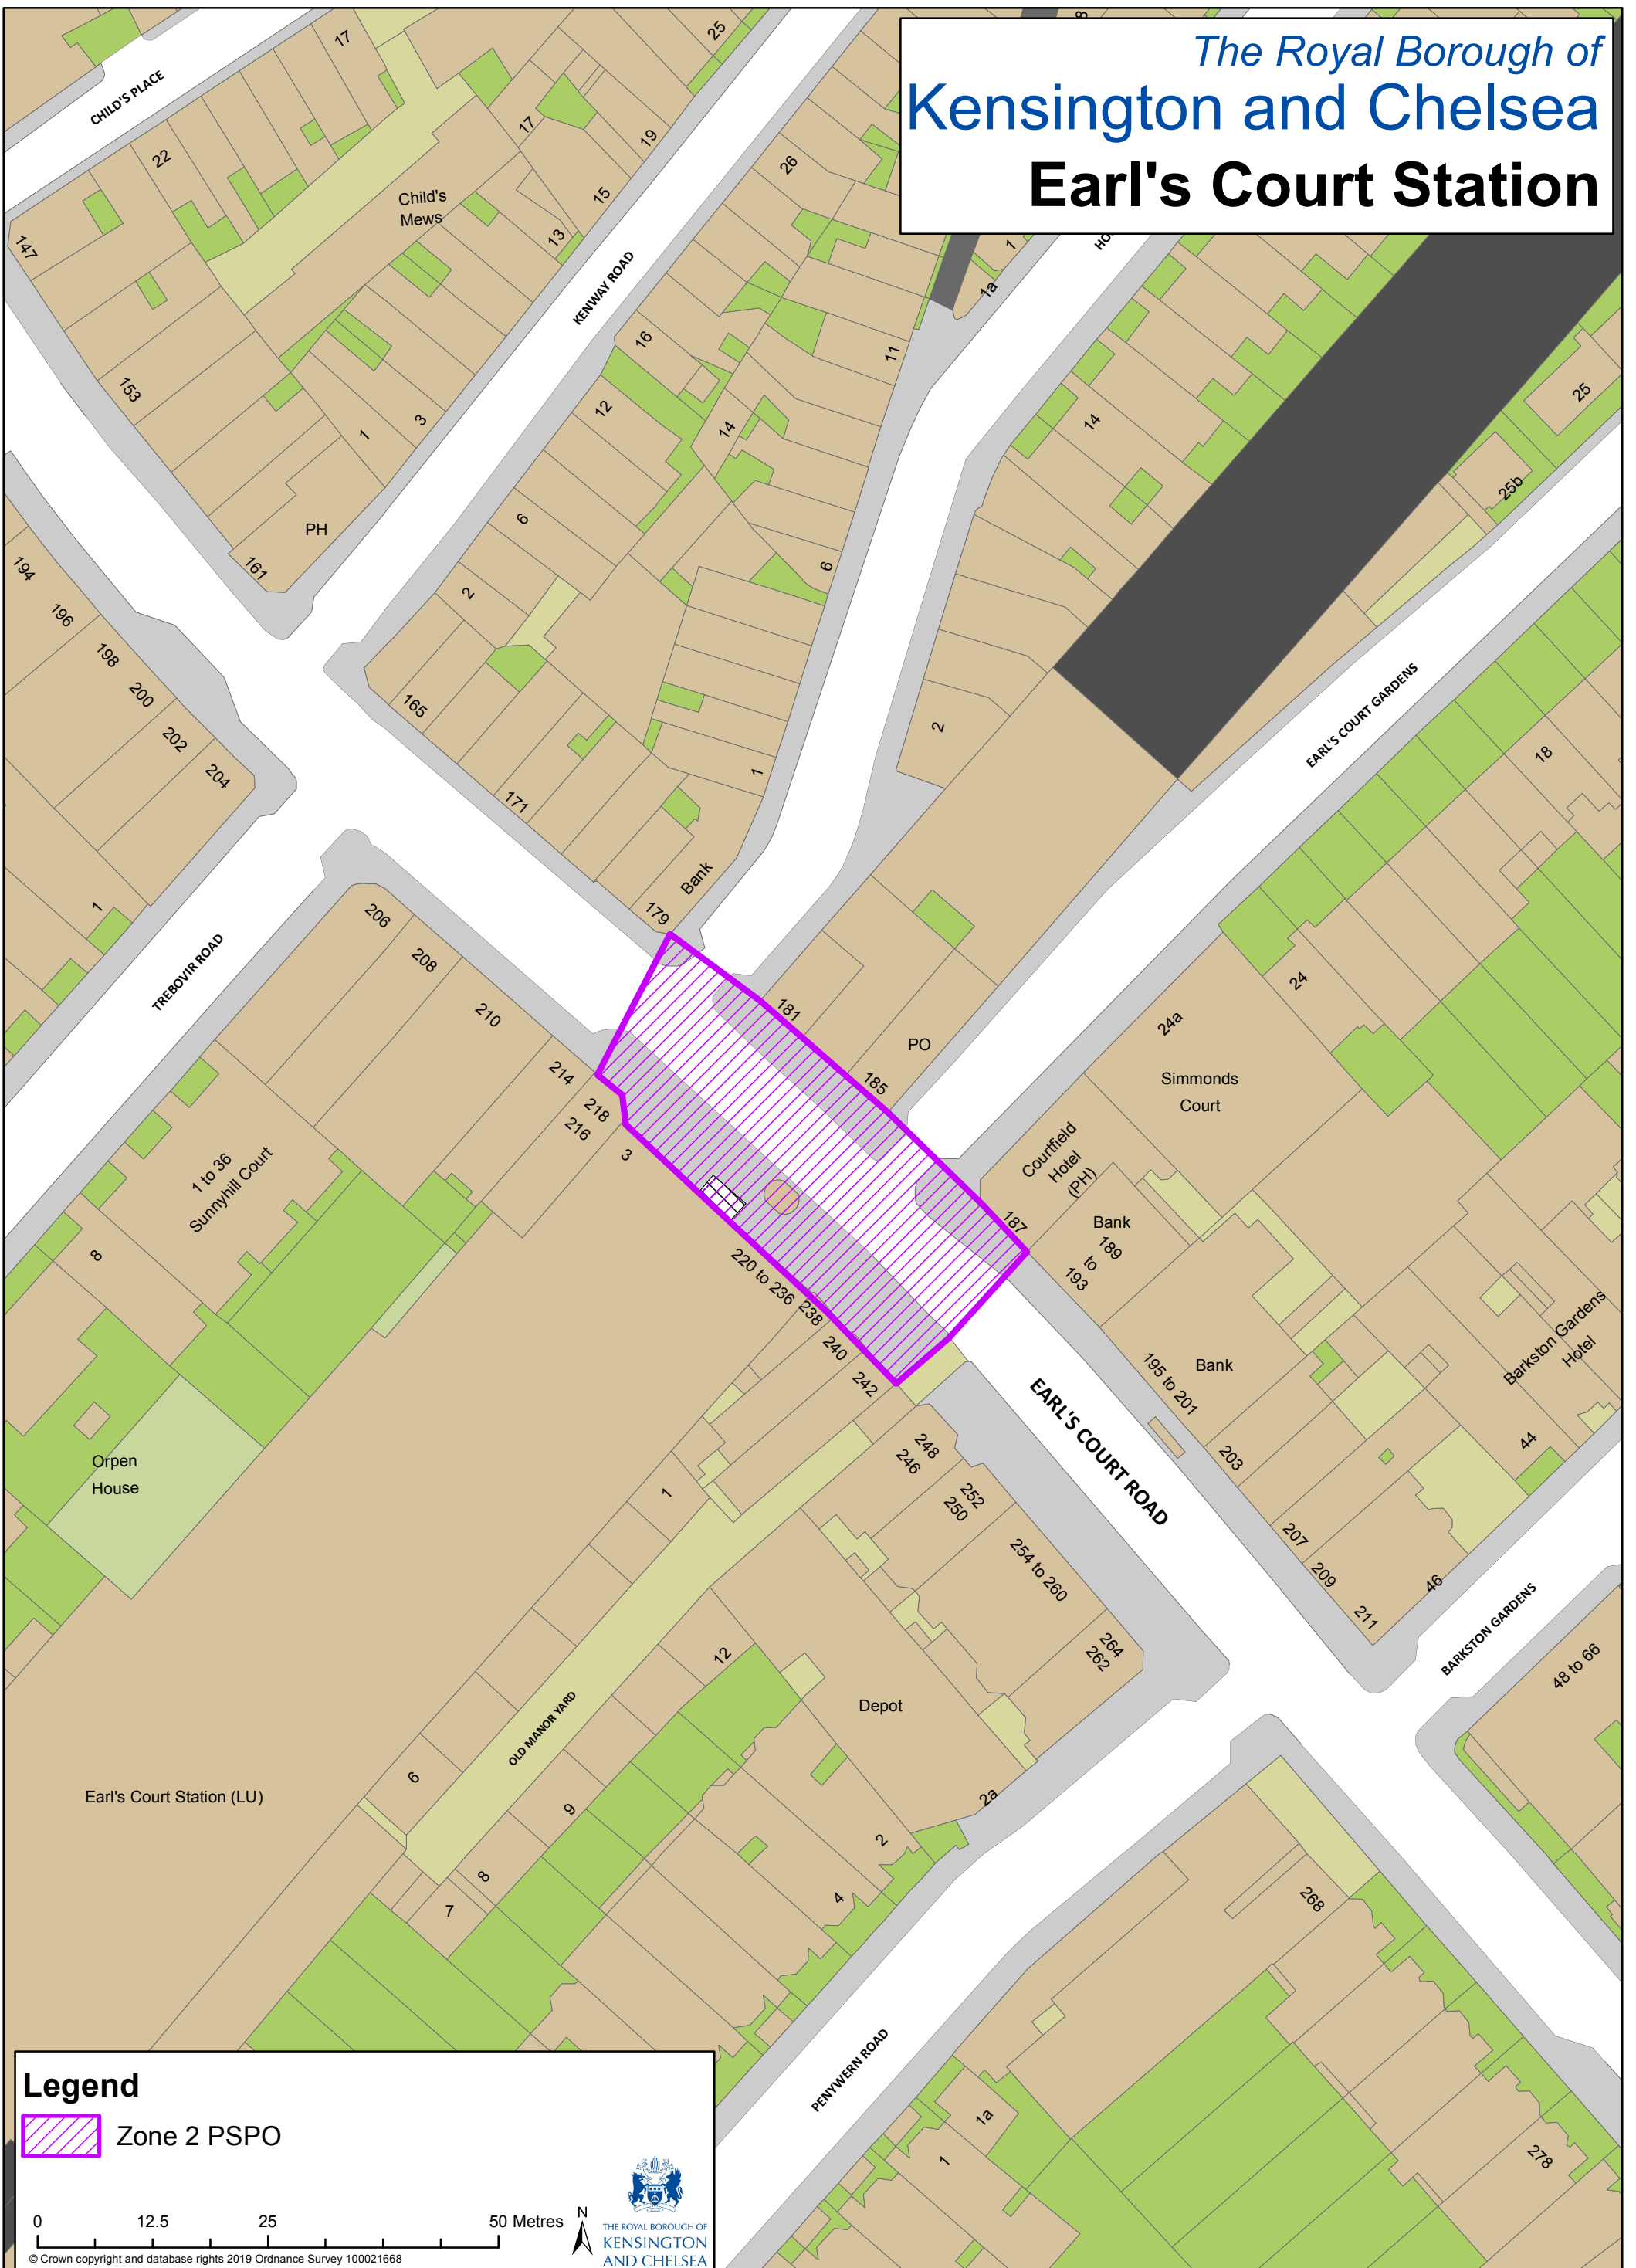

The Royal Borough of  
Kensington and Chelsea  
**Earl's Court Station**

**Legend**

 Zone 2 PSPO

© Crown copyright and database rights 2019 Ordnance Survey 100021668