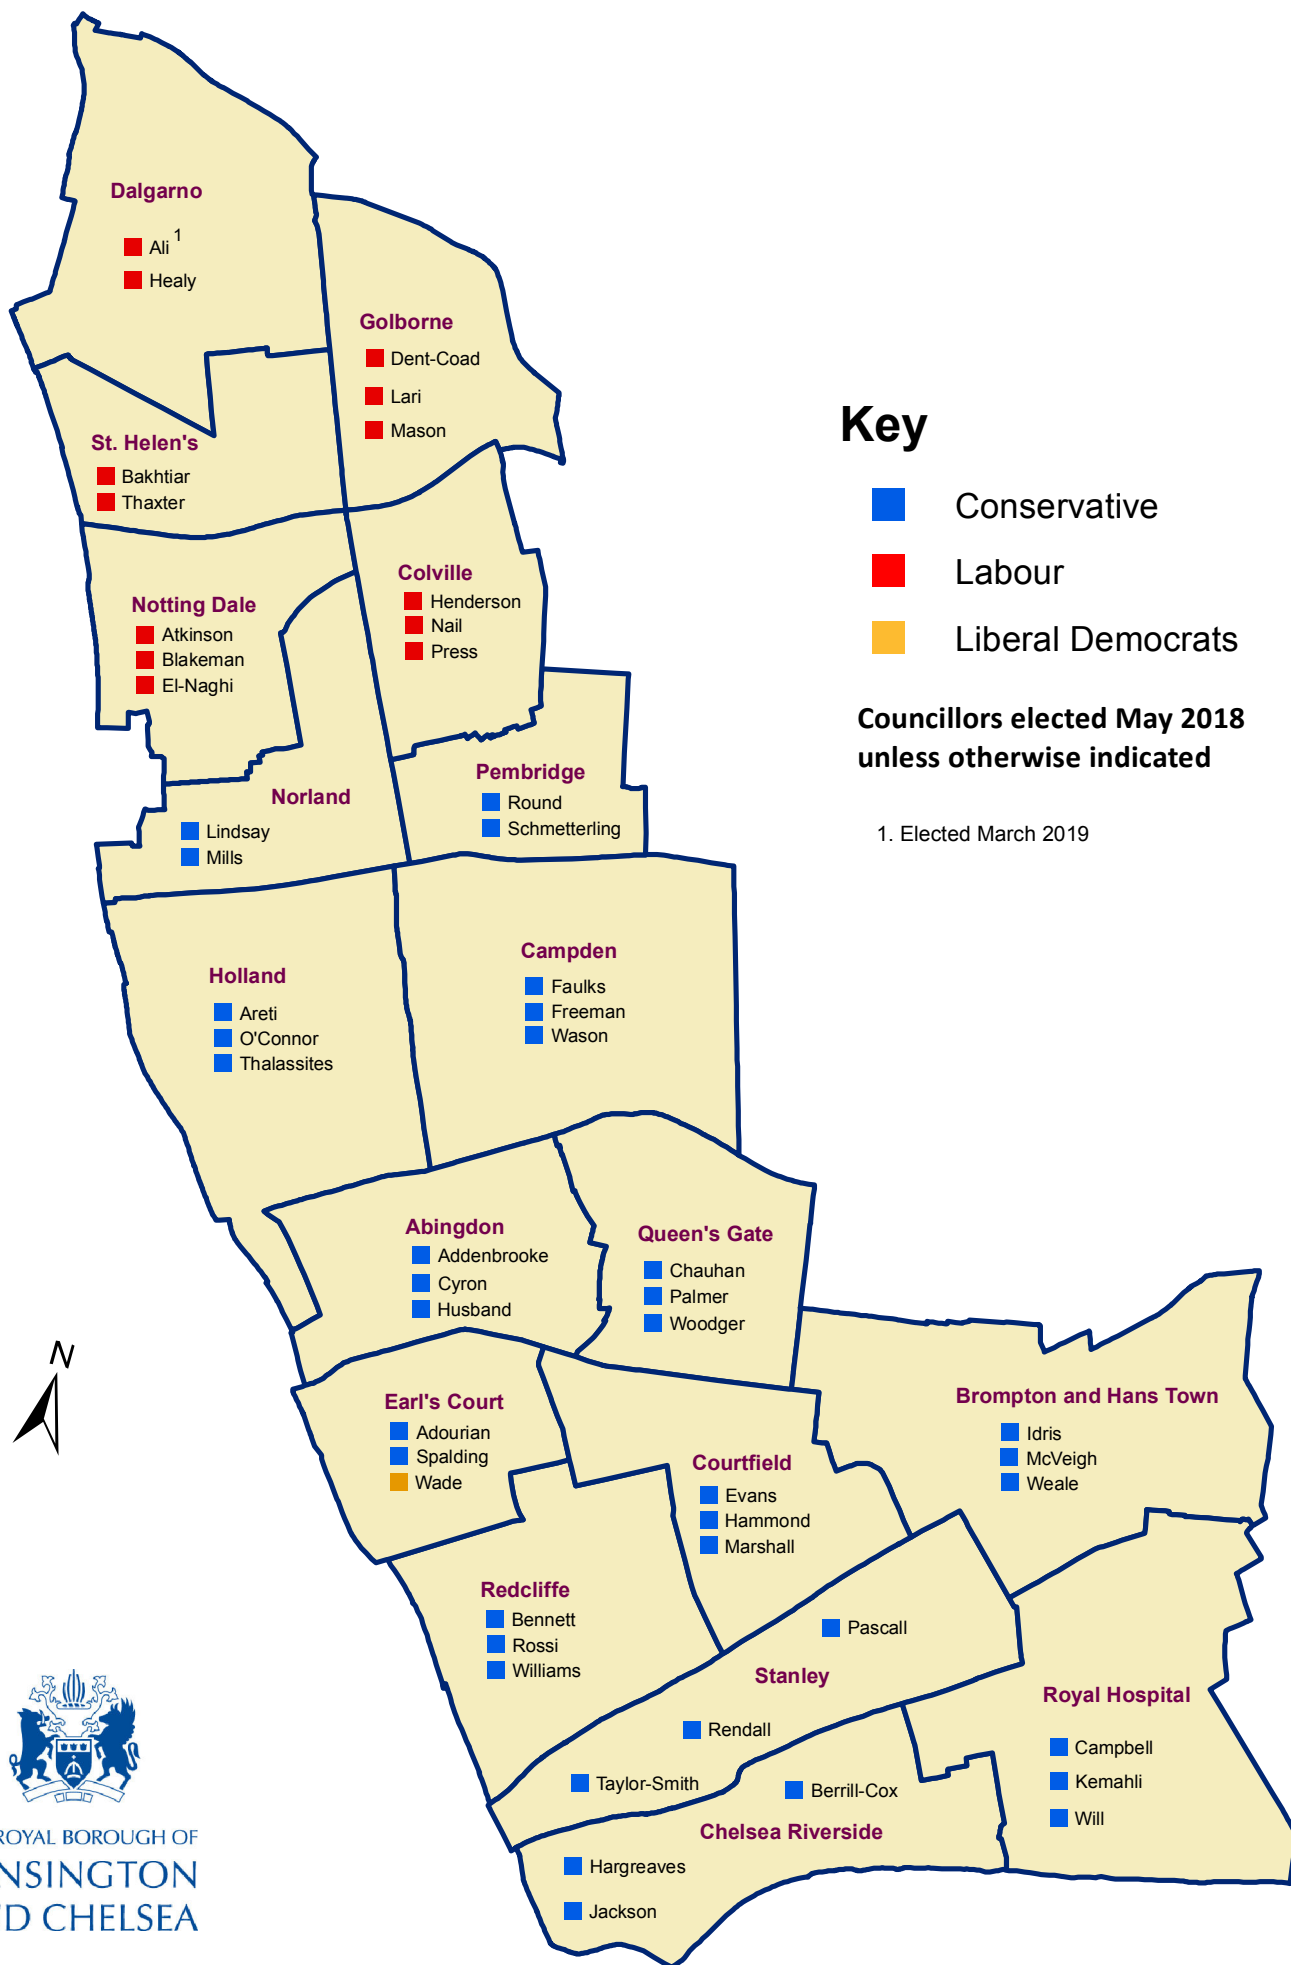

Elected Ward Councillors

THE ROYAL BOROUGH OF
KENSINGTON
AND CHELSEA