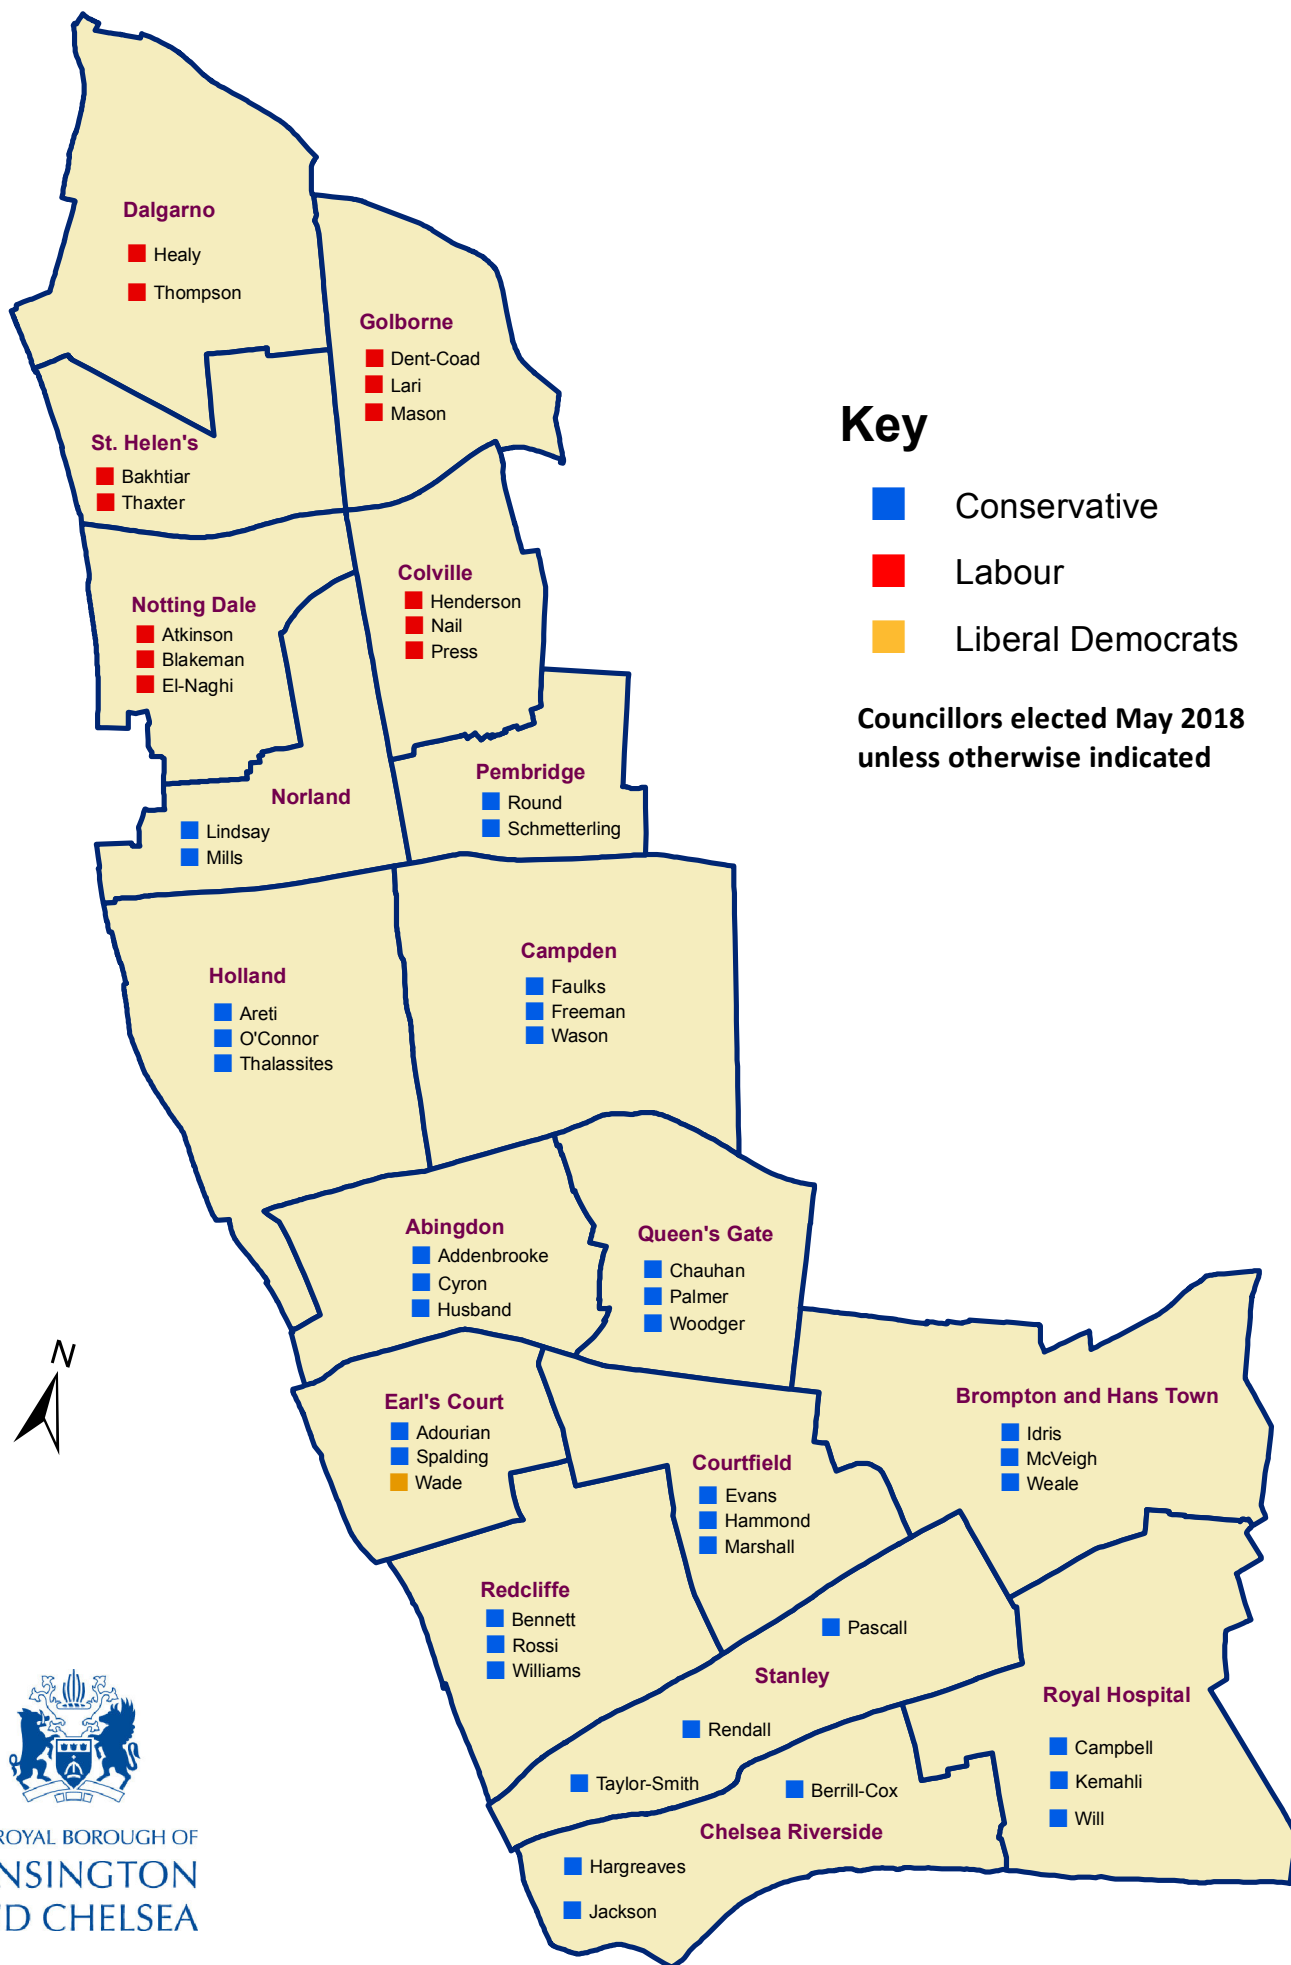

Elected Ward Councillors

Key

- Conservative
- Labour
- Liberal Democrats

Councillors elected May 2018 unless otherwise indicated

THE ROYAL BOROUGH OF
KENSINGTON
AND CHELSEA