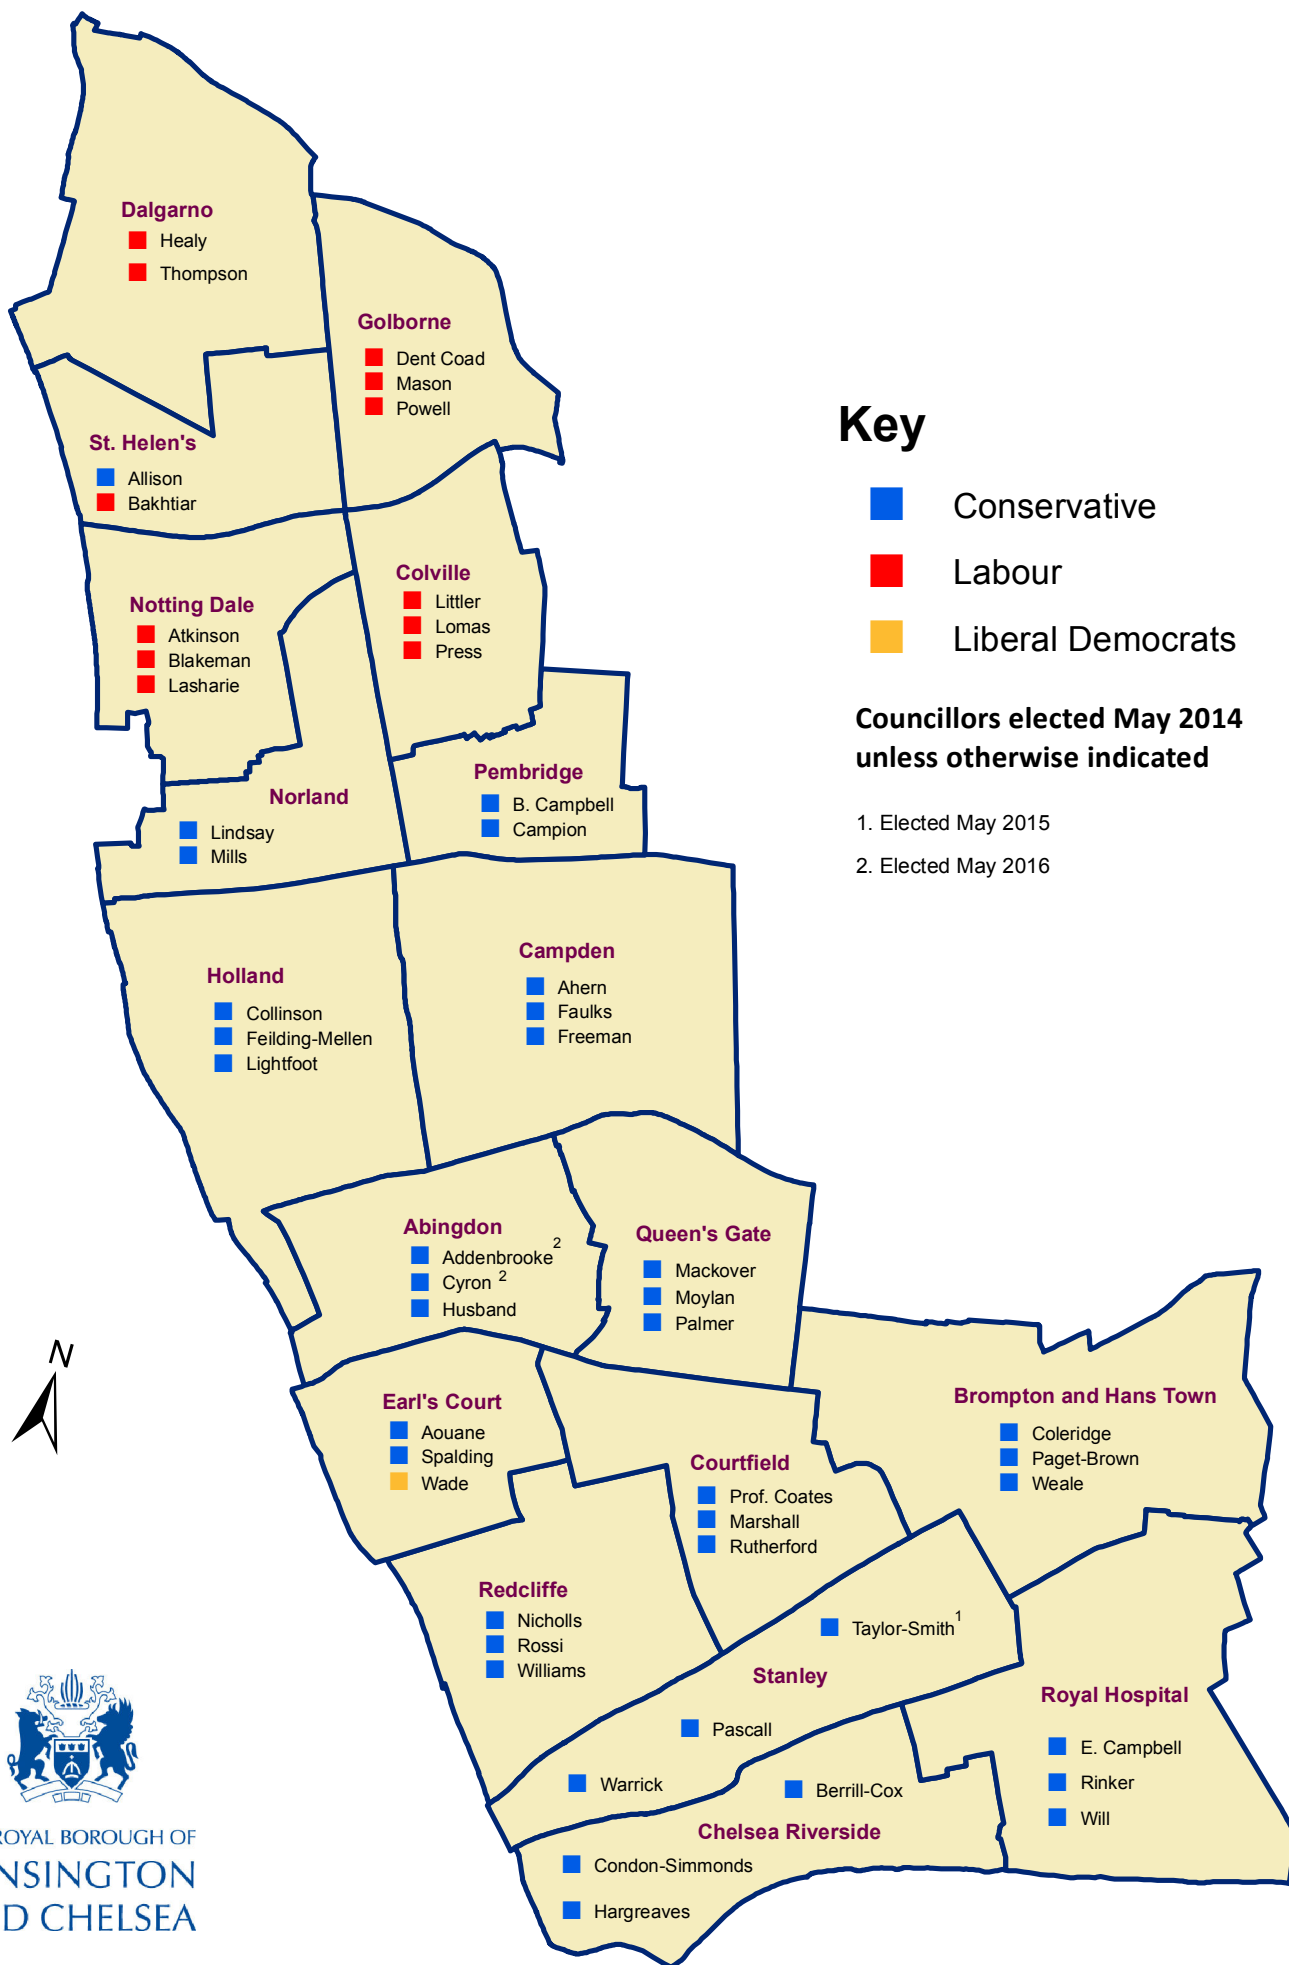

Elected Ward Councillors

Key

- Conservative
- Labour
- Liberal Democrats

Councillors elected May 2014 unless otherwise indicated

- 1. Elected May 2015
- 2. Elected May 2016

THE ROYAL BOROUGH OF
KENSINGTON
AND CHELSEA