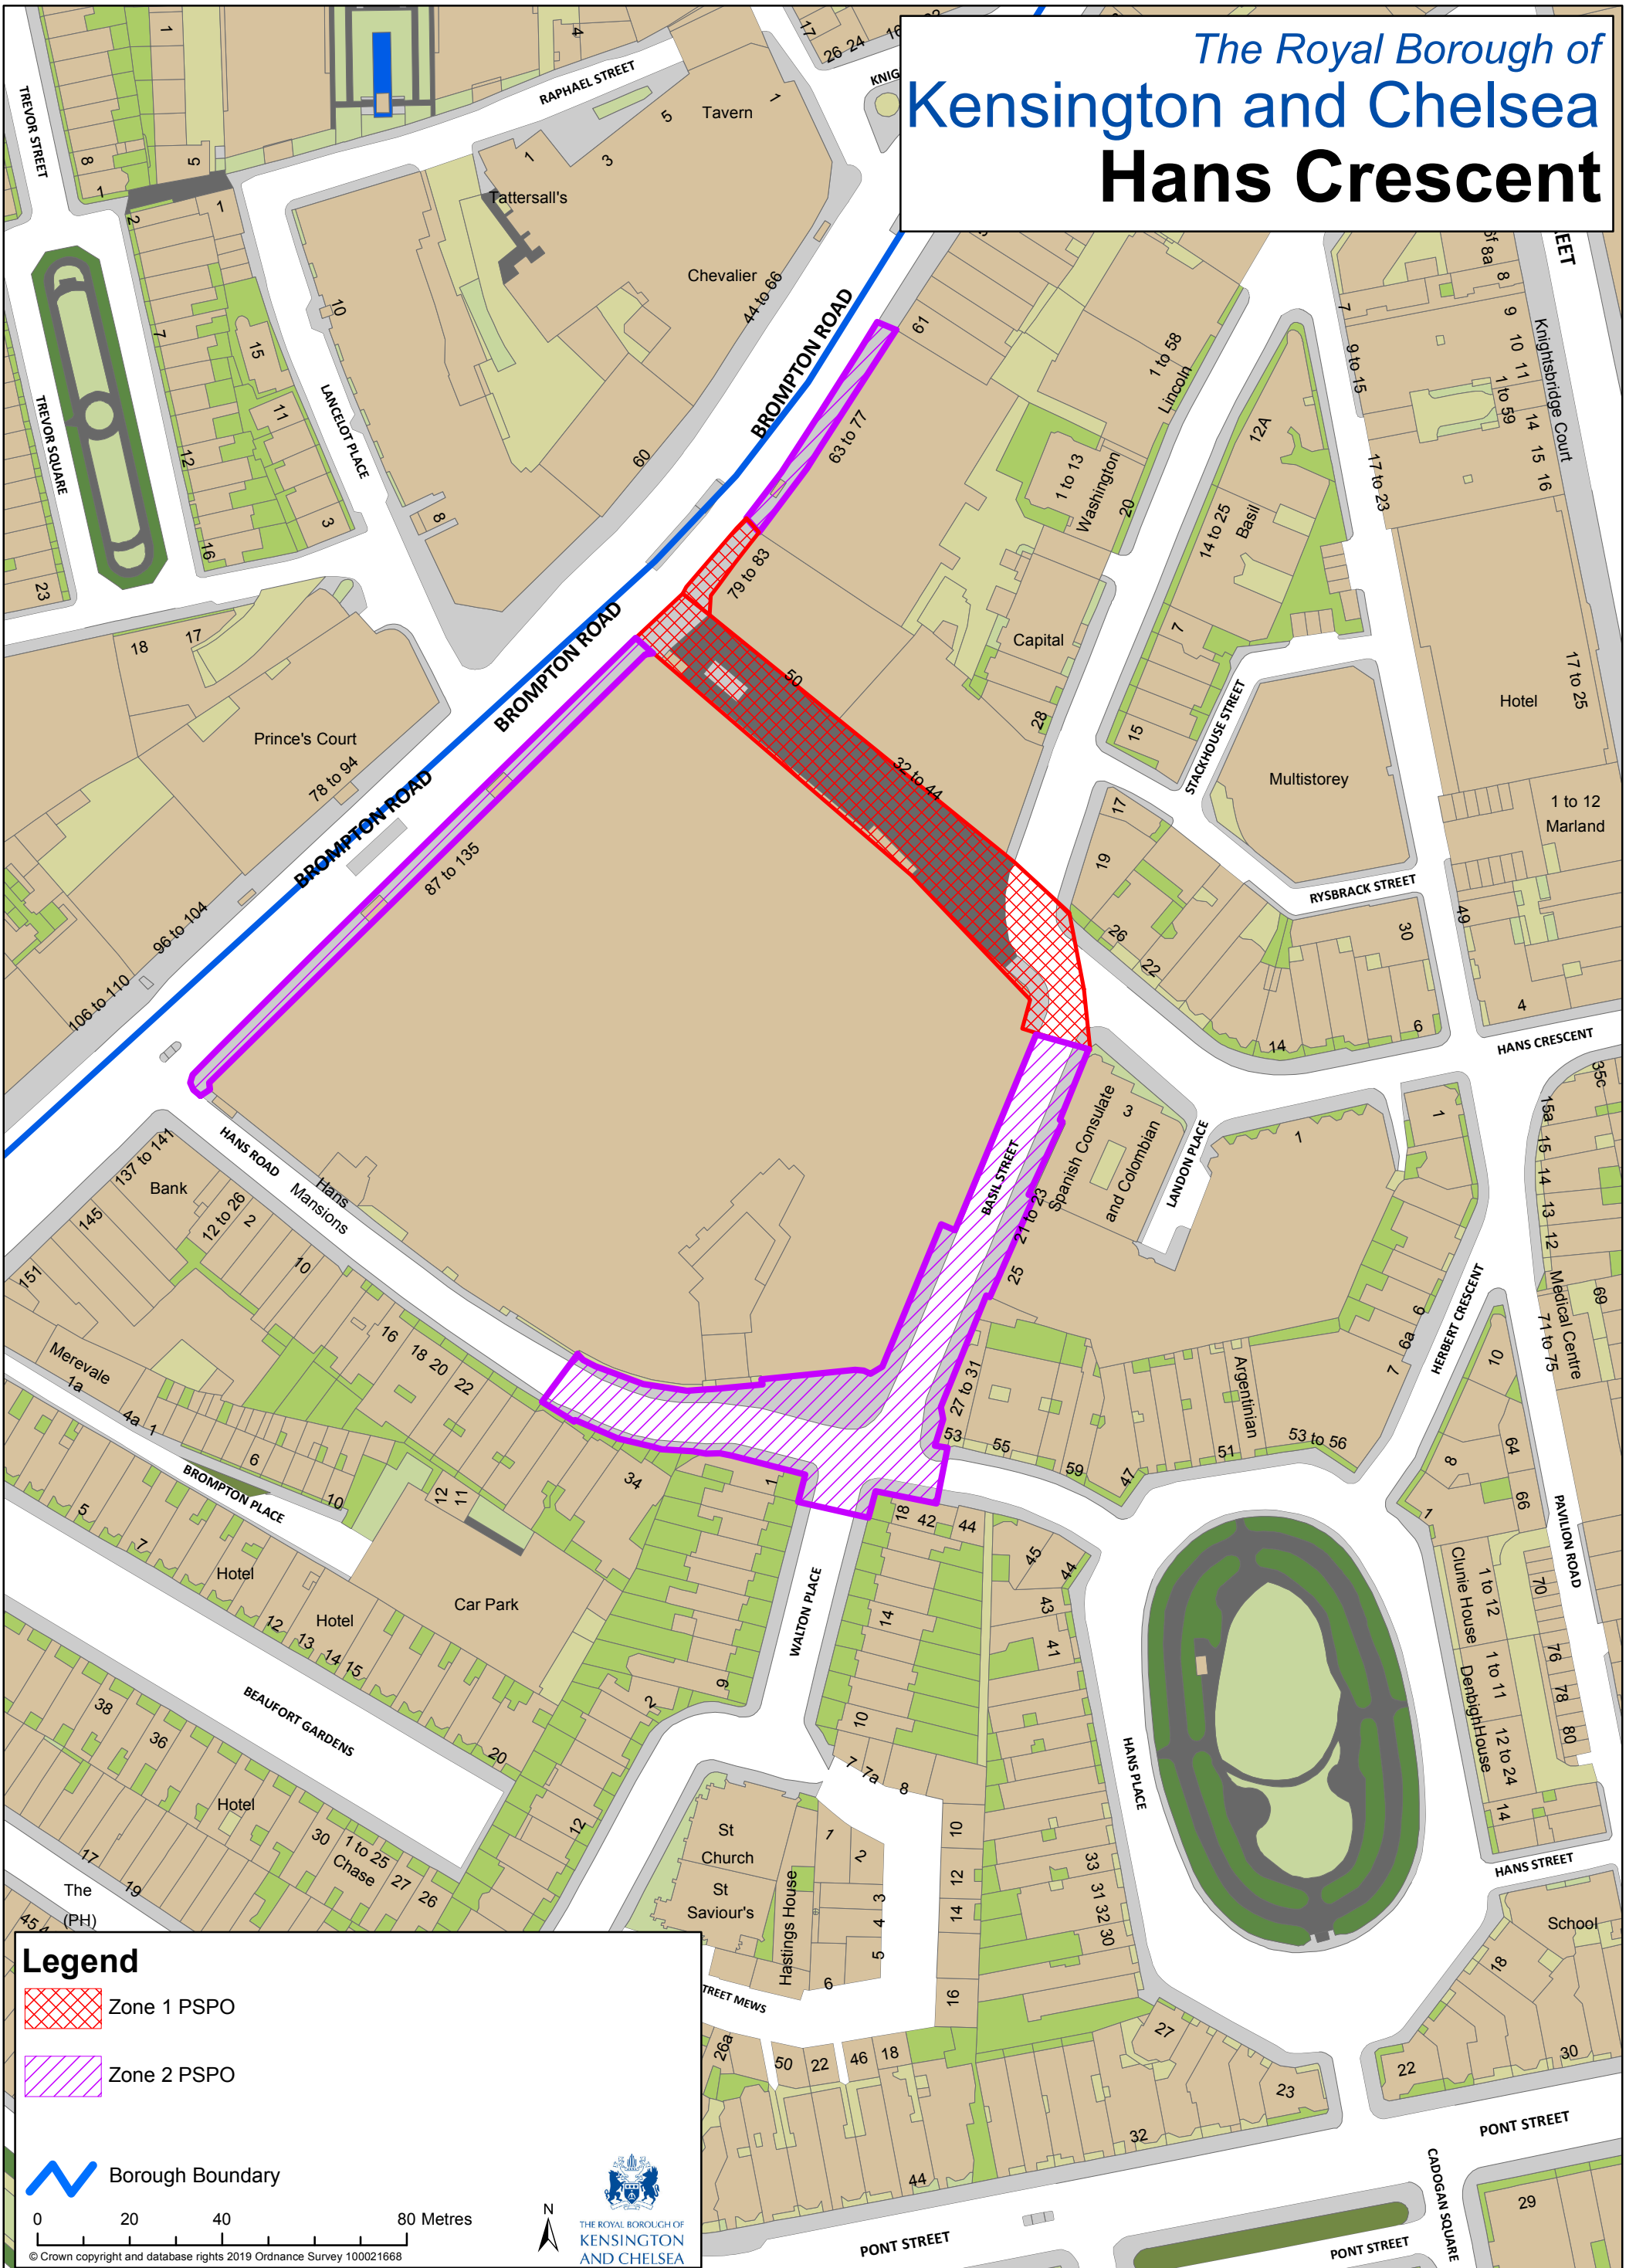

# The Royal Borough of Kensington and Chelsea Hans Crescent

## Legend

 Zone 1 PSPO

 Zone 2 PSPO

 Borough Boundary

0 20 40 80 Metres

© Crown copyright and database rights 2019 Ordnance Survey 100021668

THE ROYAL BOROUGH OF  
KENSINGTON  
AND CHELSEA