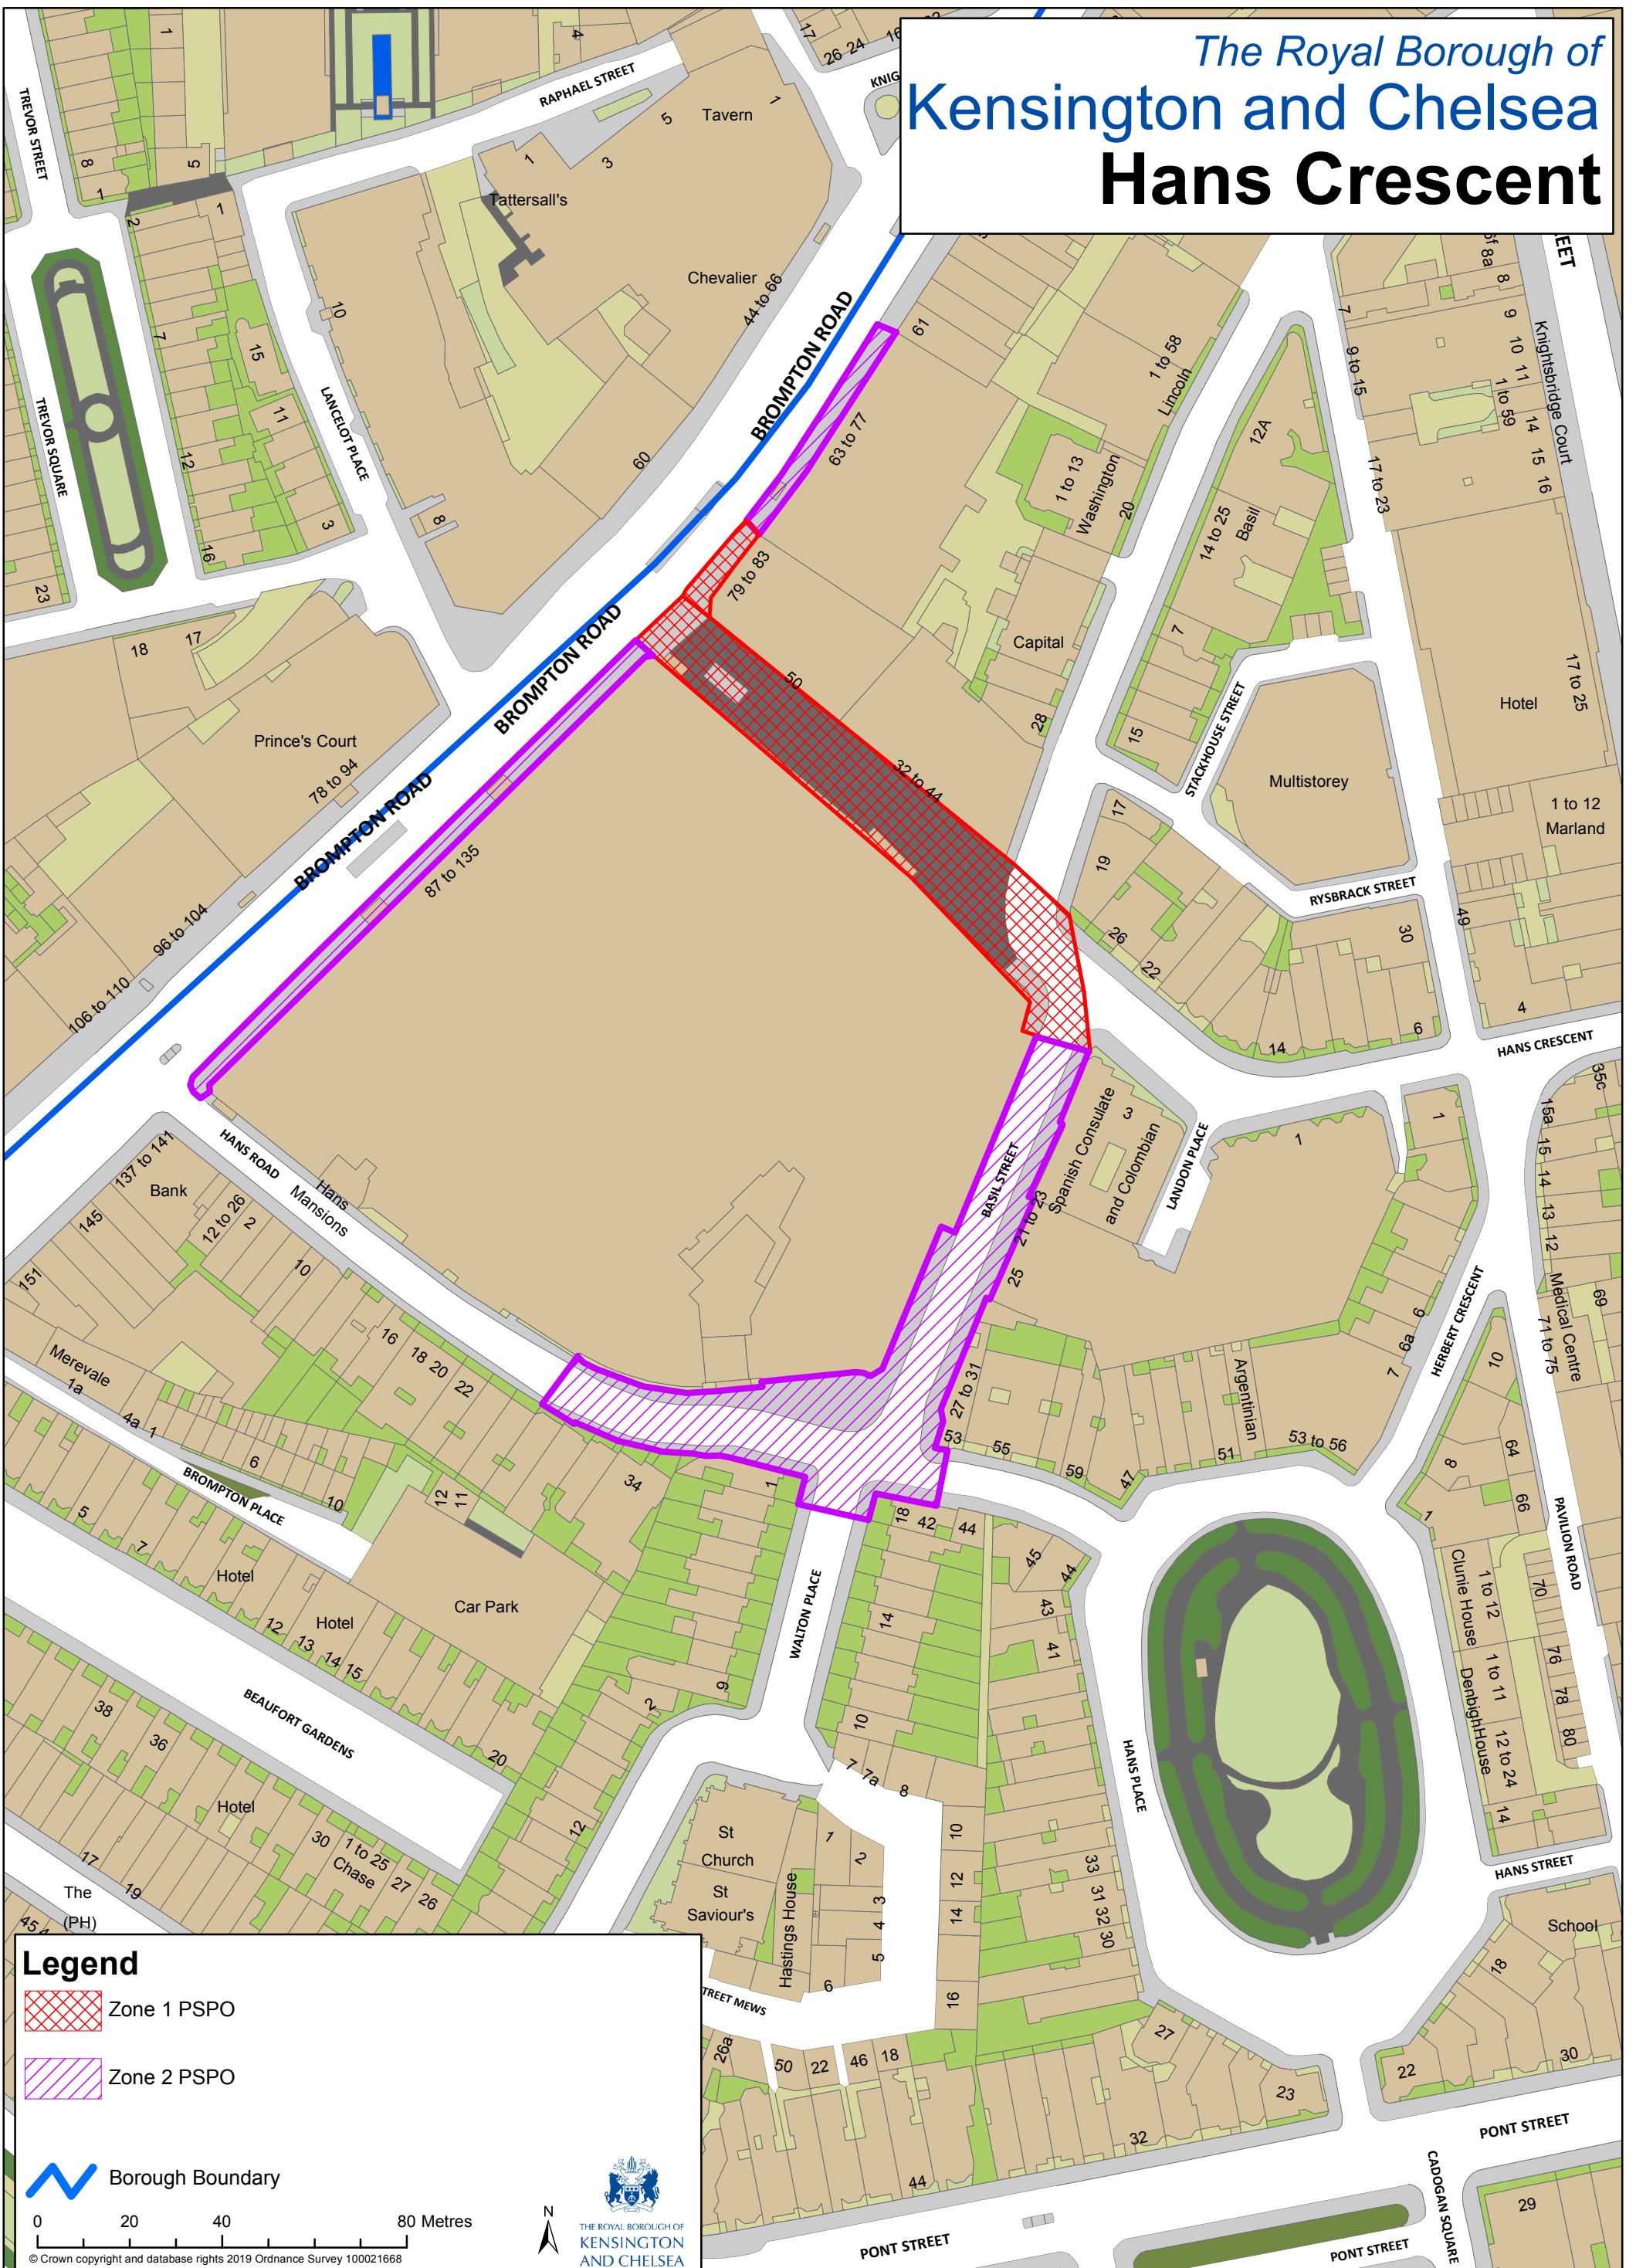

The Royal Borough of Kensington and Chelsea Hans Crescent

Legend

 Zone 1 PSPO

 Zone 2 PSPO

 Borough Boundary

© Crown copyright and database rights 2019 Ordnance Survey 100021668