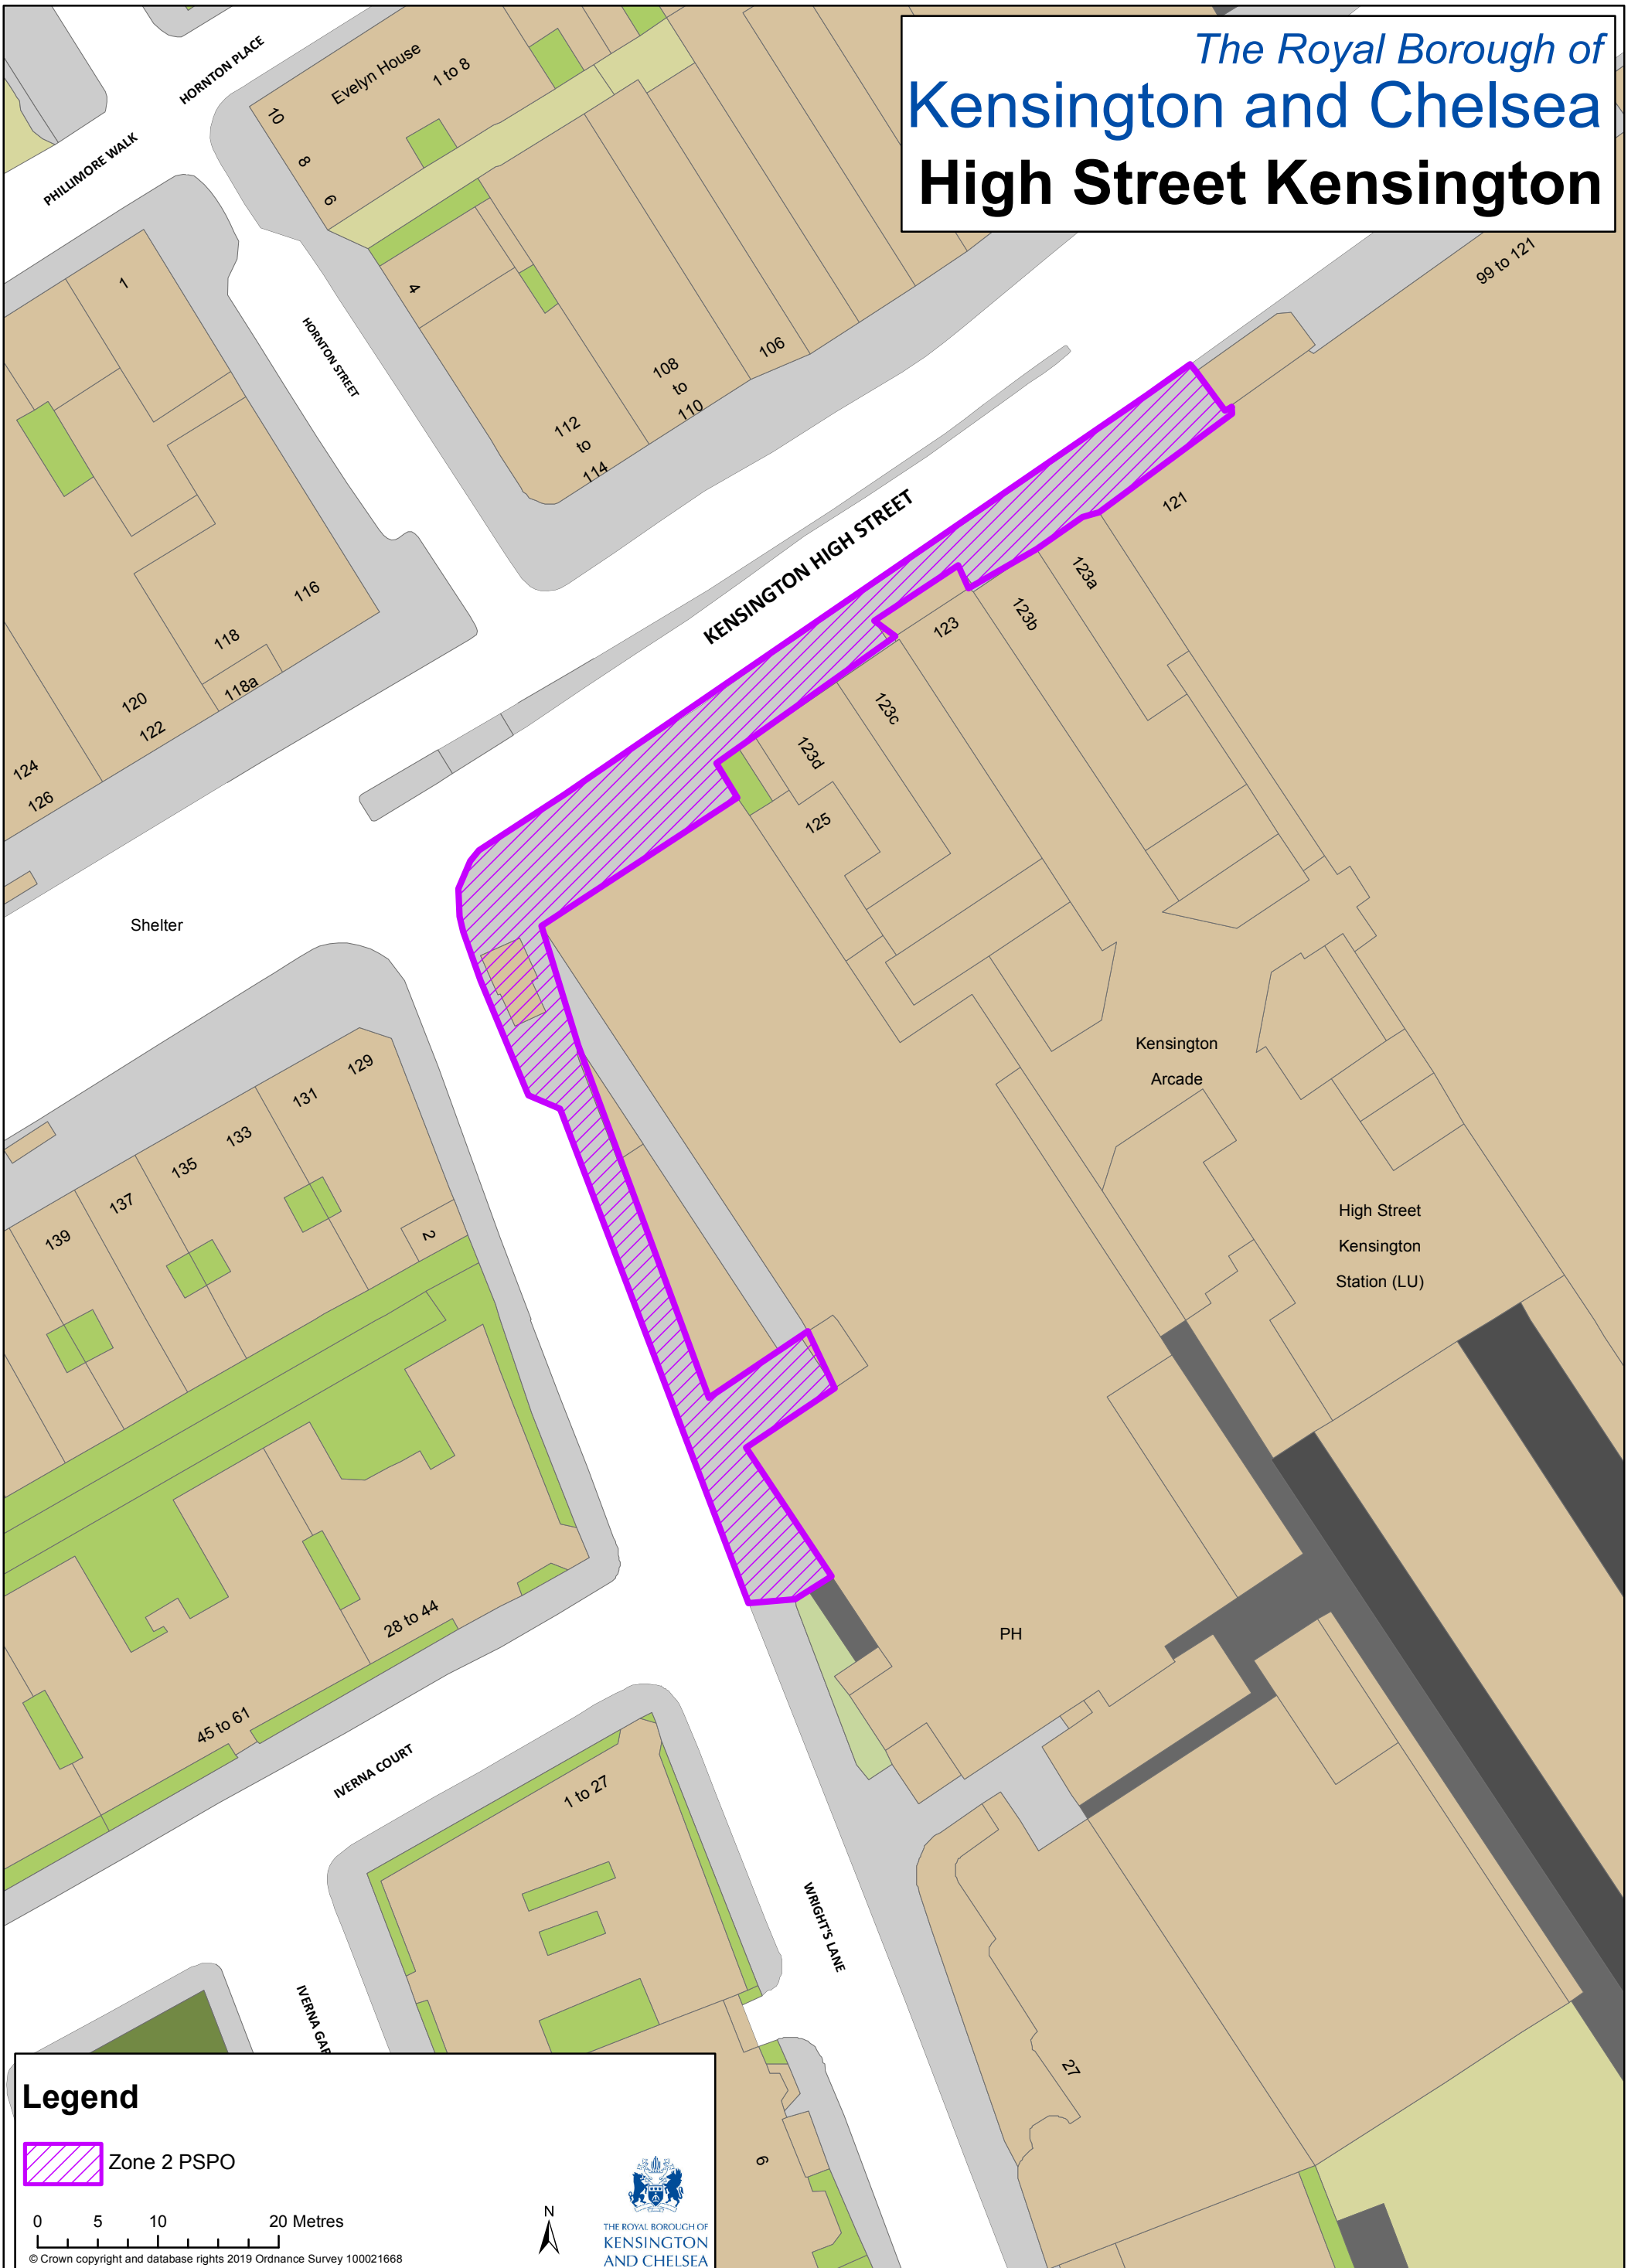

The Royal Borough of
Kensington and Chelsea
High Street Kensington

Legend

 Zone 2 PSPO

0 5 10 20 Metres

© Crown copyright and database rights 2019 Ordnance Survey 100021668