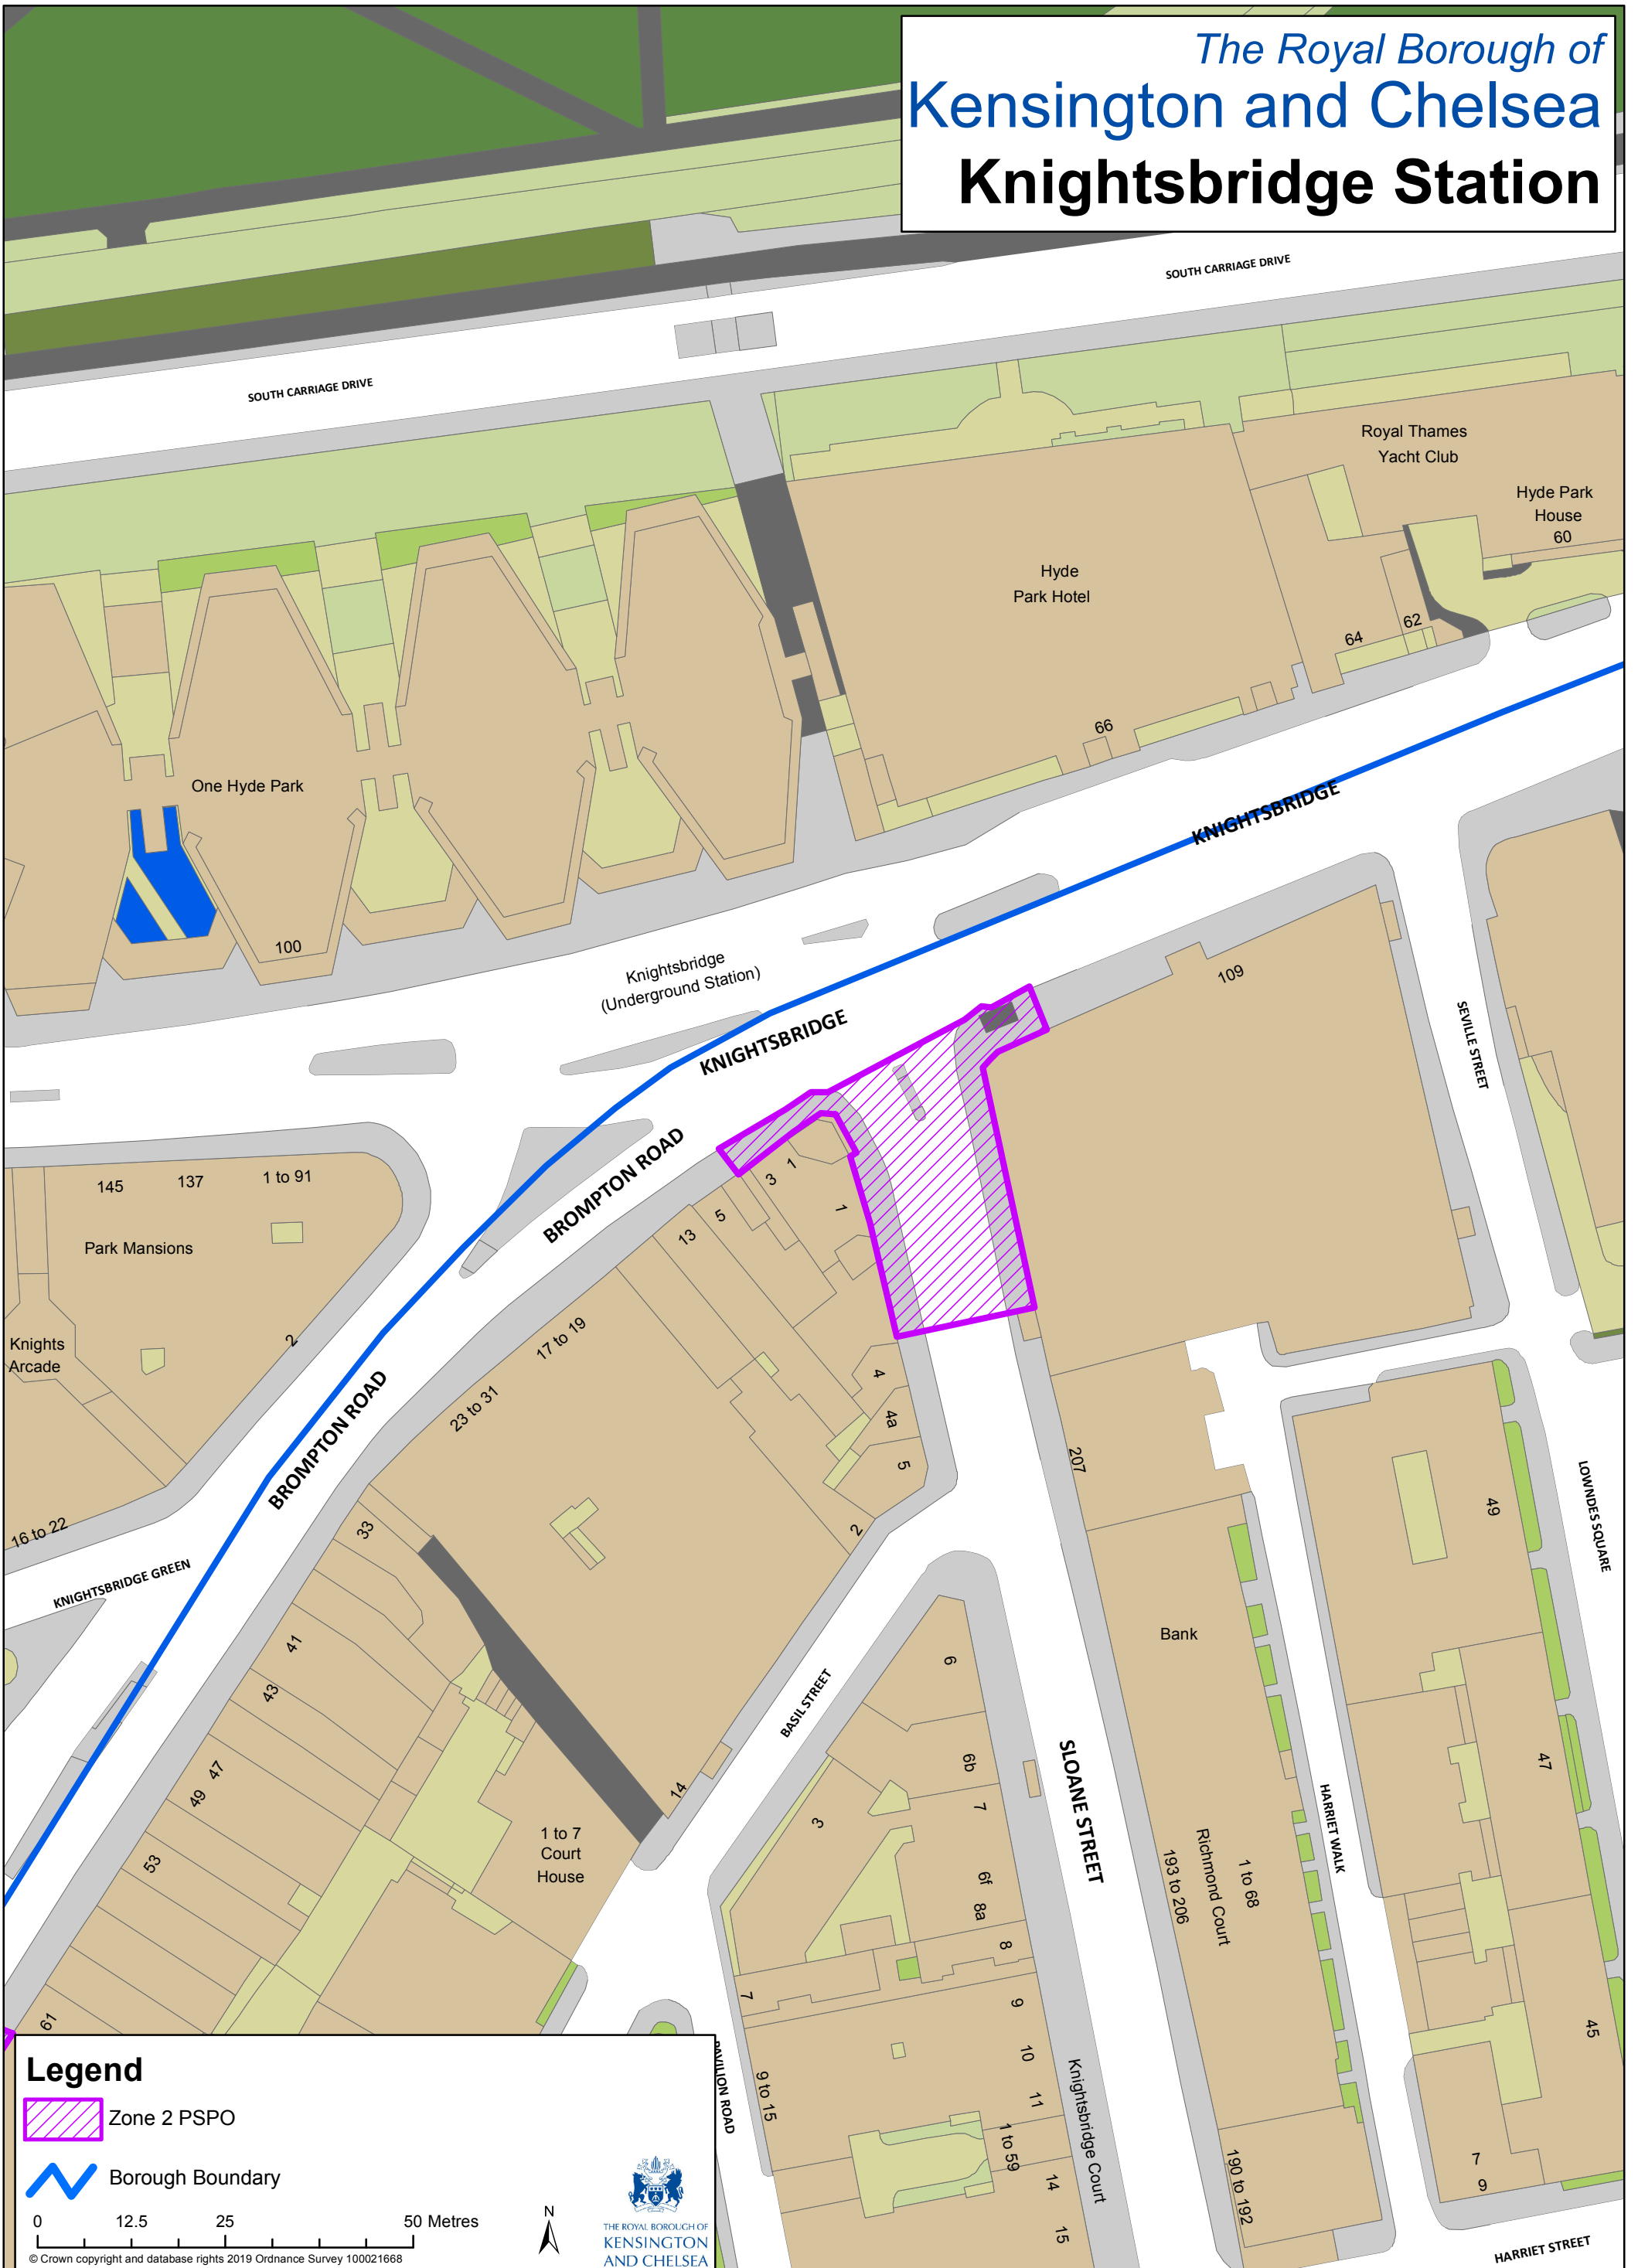

The Royal Borough of Kensington and Chelsea Knightsbridge Station

Legend

-  Zone 2 PSPO
-  Borough Boundary

© Crown copyright and database rights 2019 Ordnance Survey 100021668

THE ROYAL BOROUGH OF
KENSINGTON
AND CHELSEA