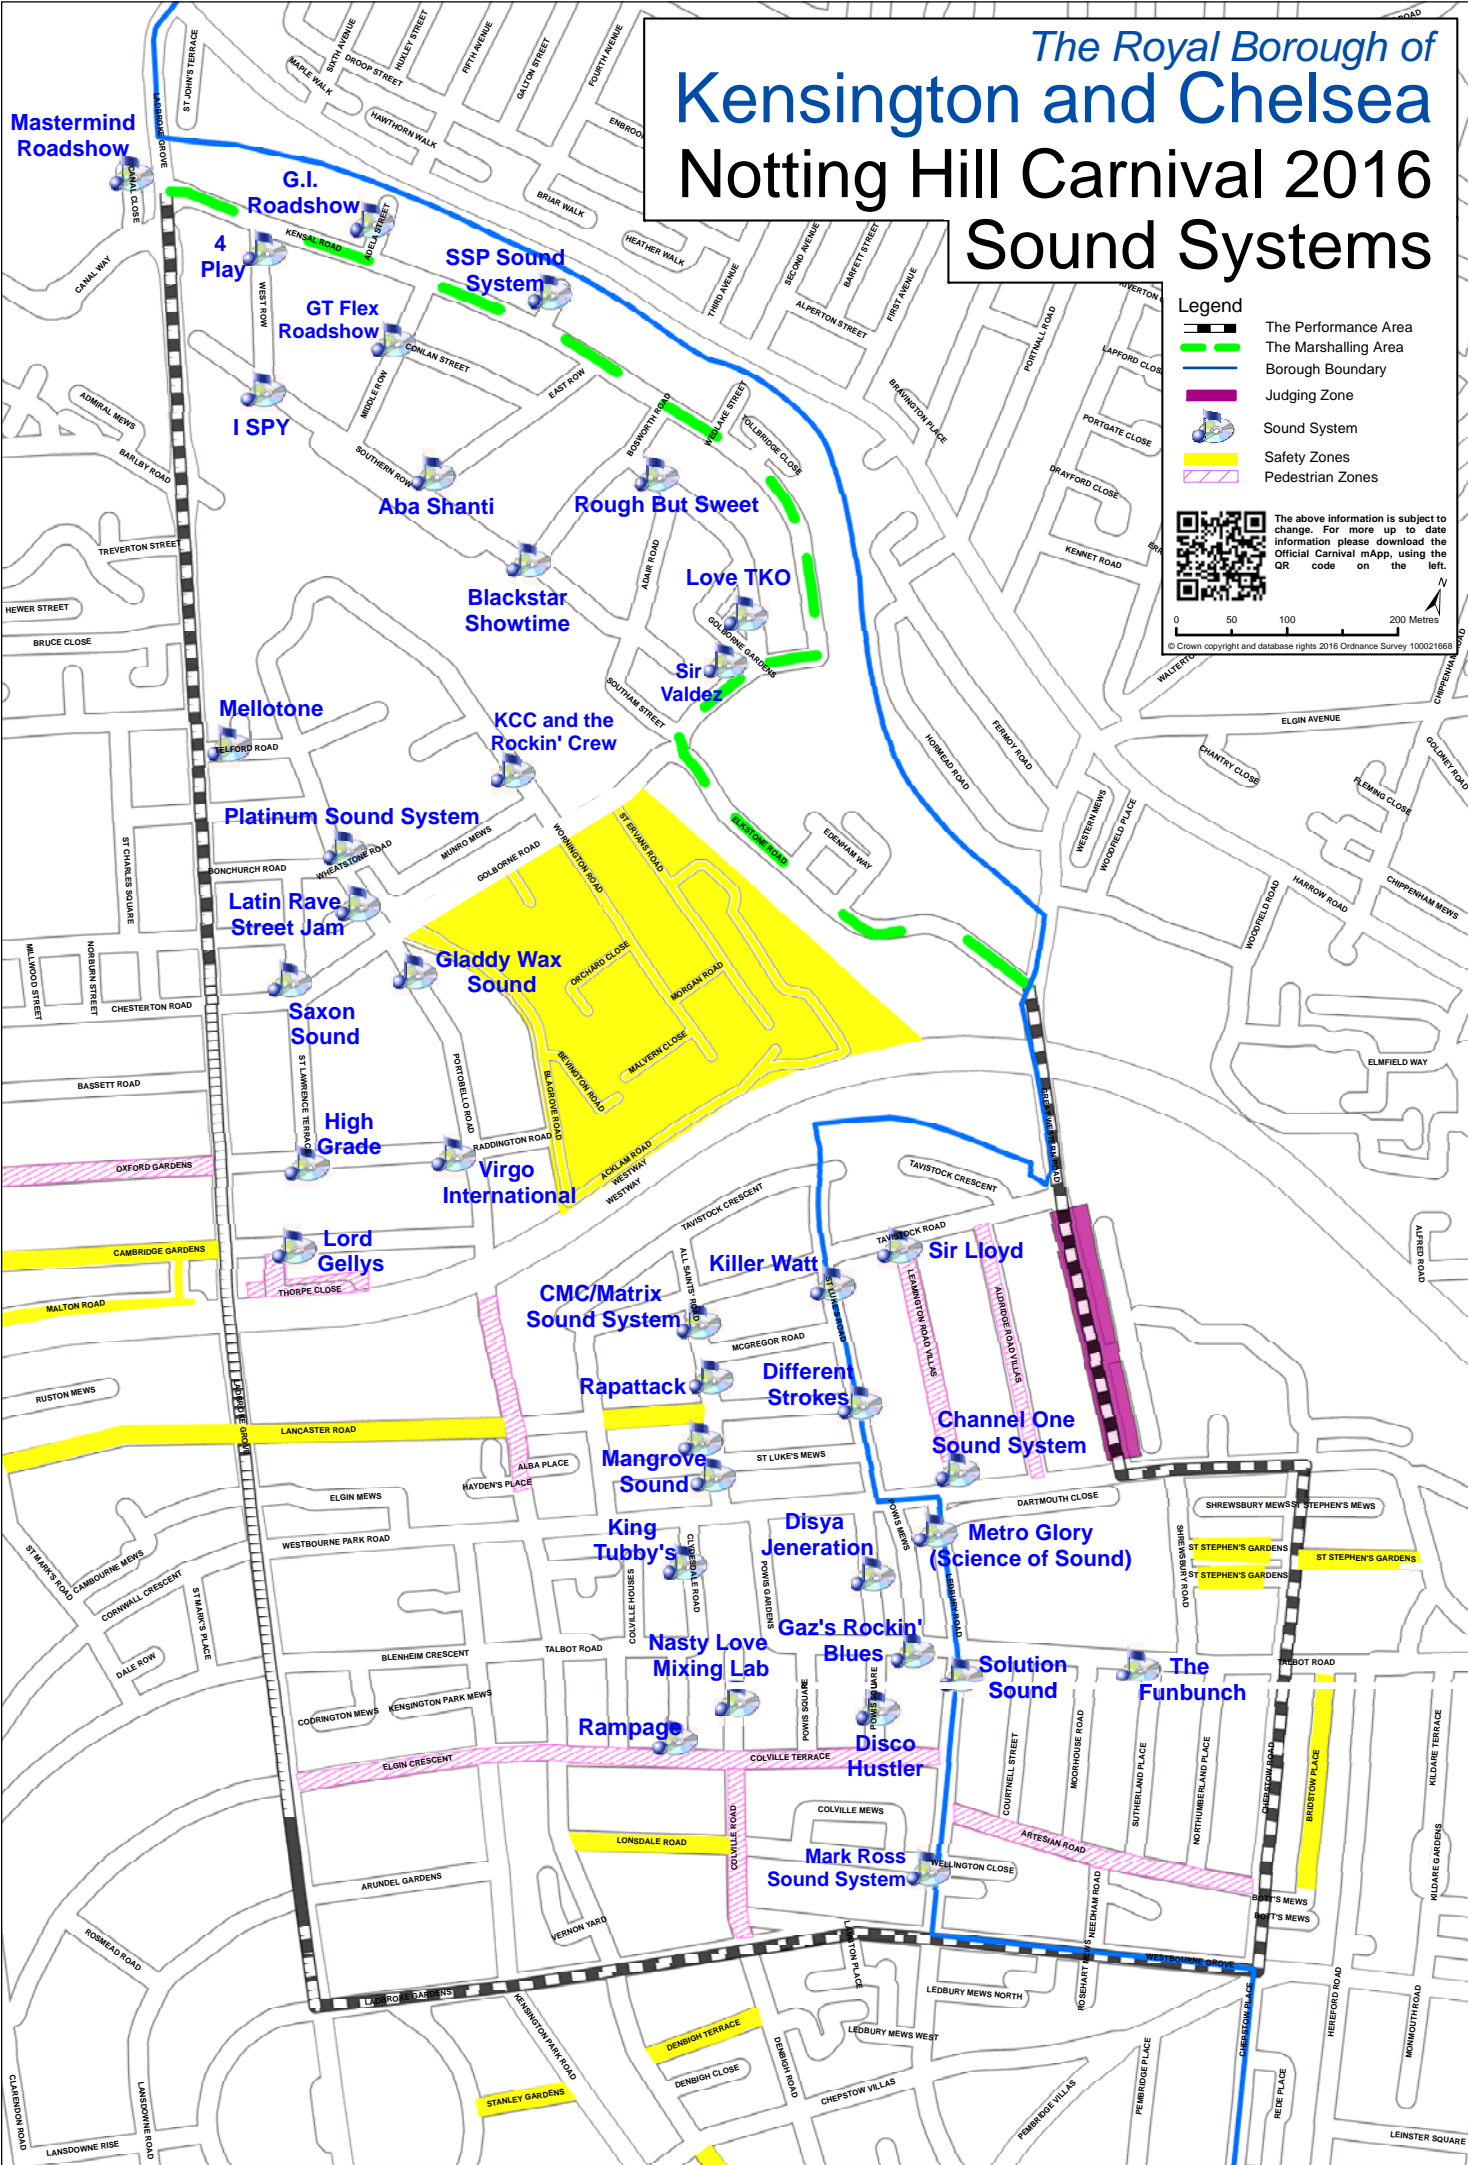

# The Royal Borough of Kensington and Chelsea Notting Hill Carnival 2016 Sound Systems

- Legend**
- The Performance Area
  - The Marshalling Area
  - Borough Boundary
  - Judging Zone
  - Sound System
  - Safety Zones
  - Pedestrian Zones

The above information is subject to change. For more up to date information please download the Official Carnival mApp, using the QR code on the left.

0 50 100 200 Metres

© Crown copyright and database rights 2016 Ordnance Survey 100021668