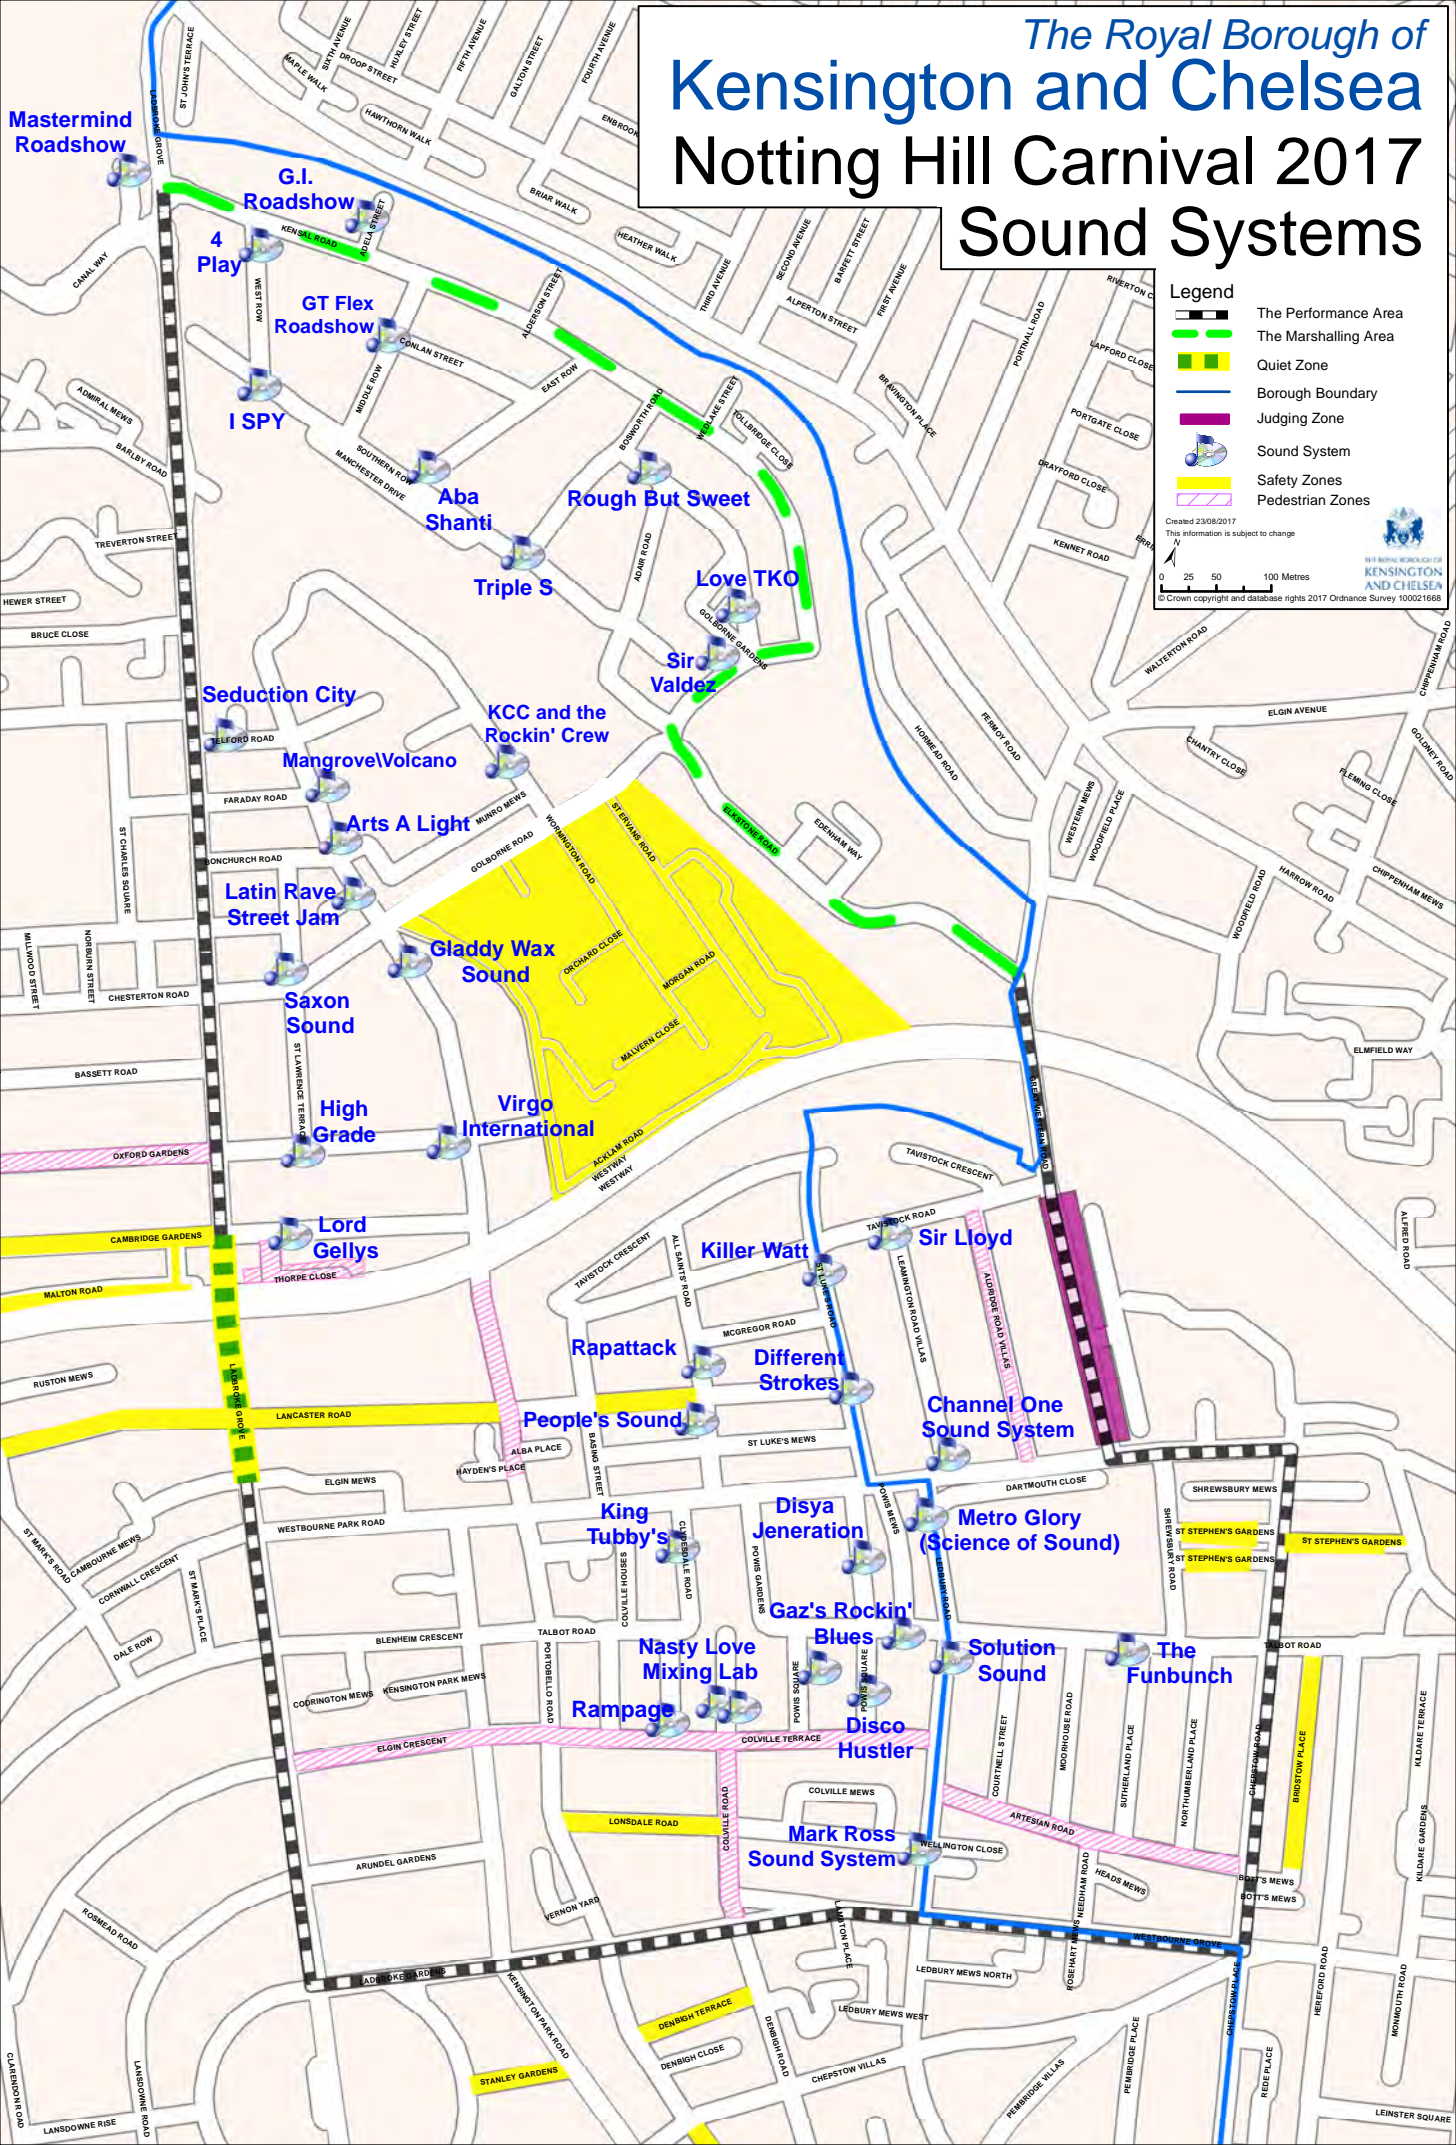

The Royal Borough of Kensington and Chelsea Notting Hill Carnival 2017 Sound Systems

- Legend**
- The Performance Area
 - The Marshalling Area
 - Quiet Zone
 - Borough Boundary
 - Judging Zone
 - Sound System
 - Safety Zones
 - Pedestrian Zones

Created 23/06/2017
This information is subject to change
0 25 50 100 Metres
© Crown copyright and database rights 2017 Ordnance Survey 100021668

Mastermind Roadshow

G.I. Roadshow

4 Play

GT Flex Roadshow

I SPY

Aba Shanti

Rough But Sweet

Triple S

Love TKO

Sir Valdez

Seduction City

KCC and the Rockin' Crew

MangroveVolcano