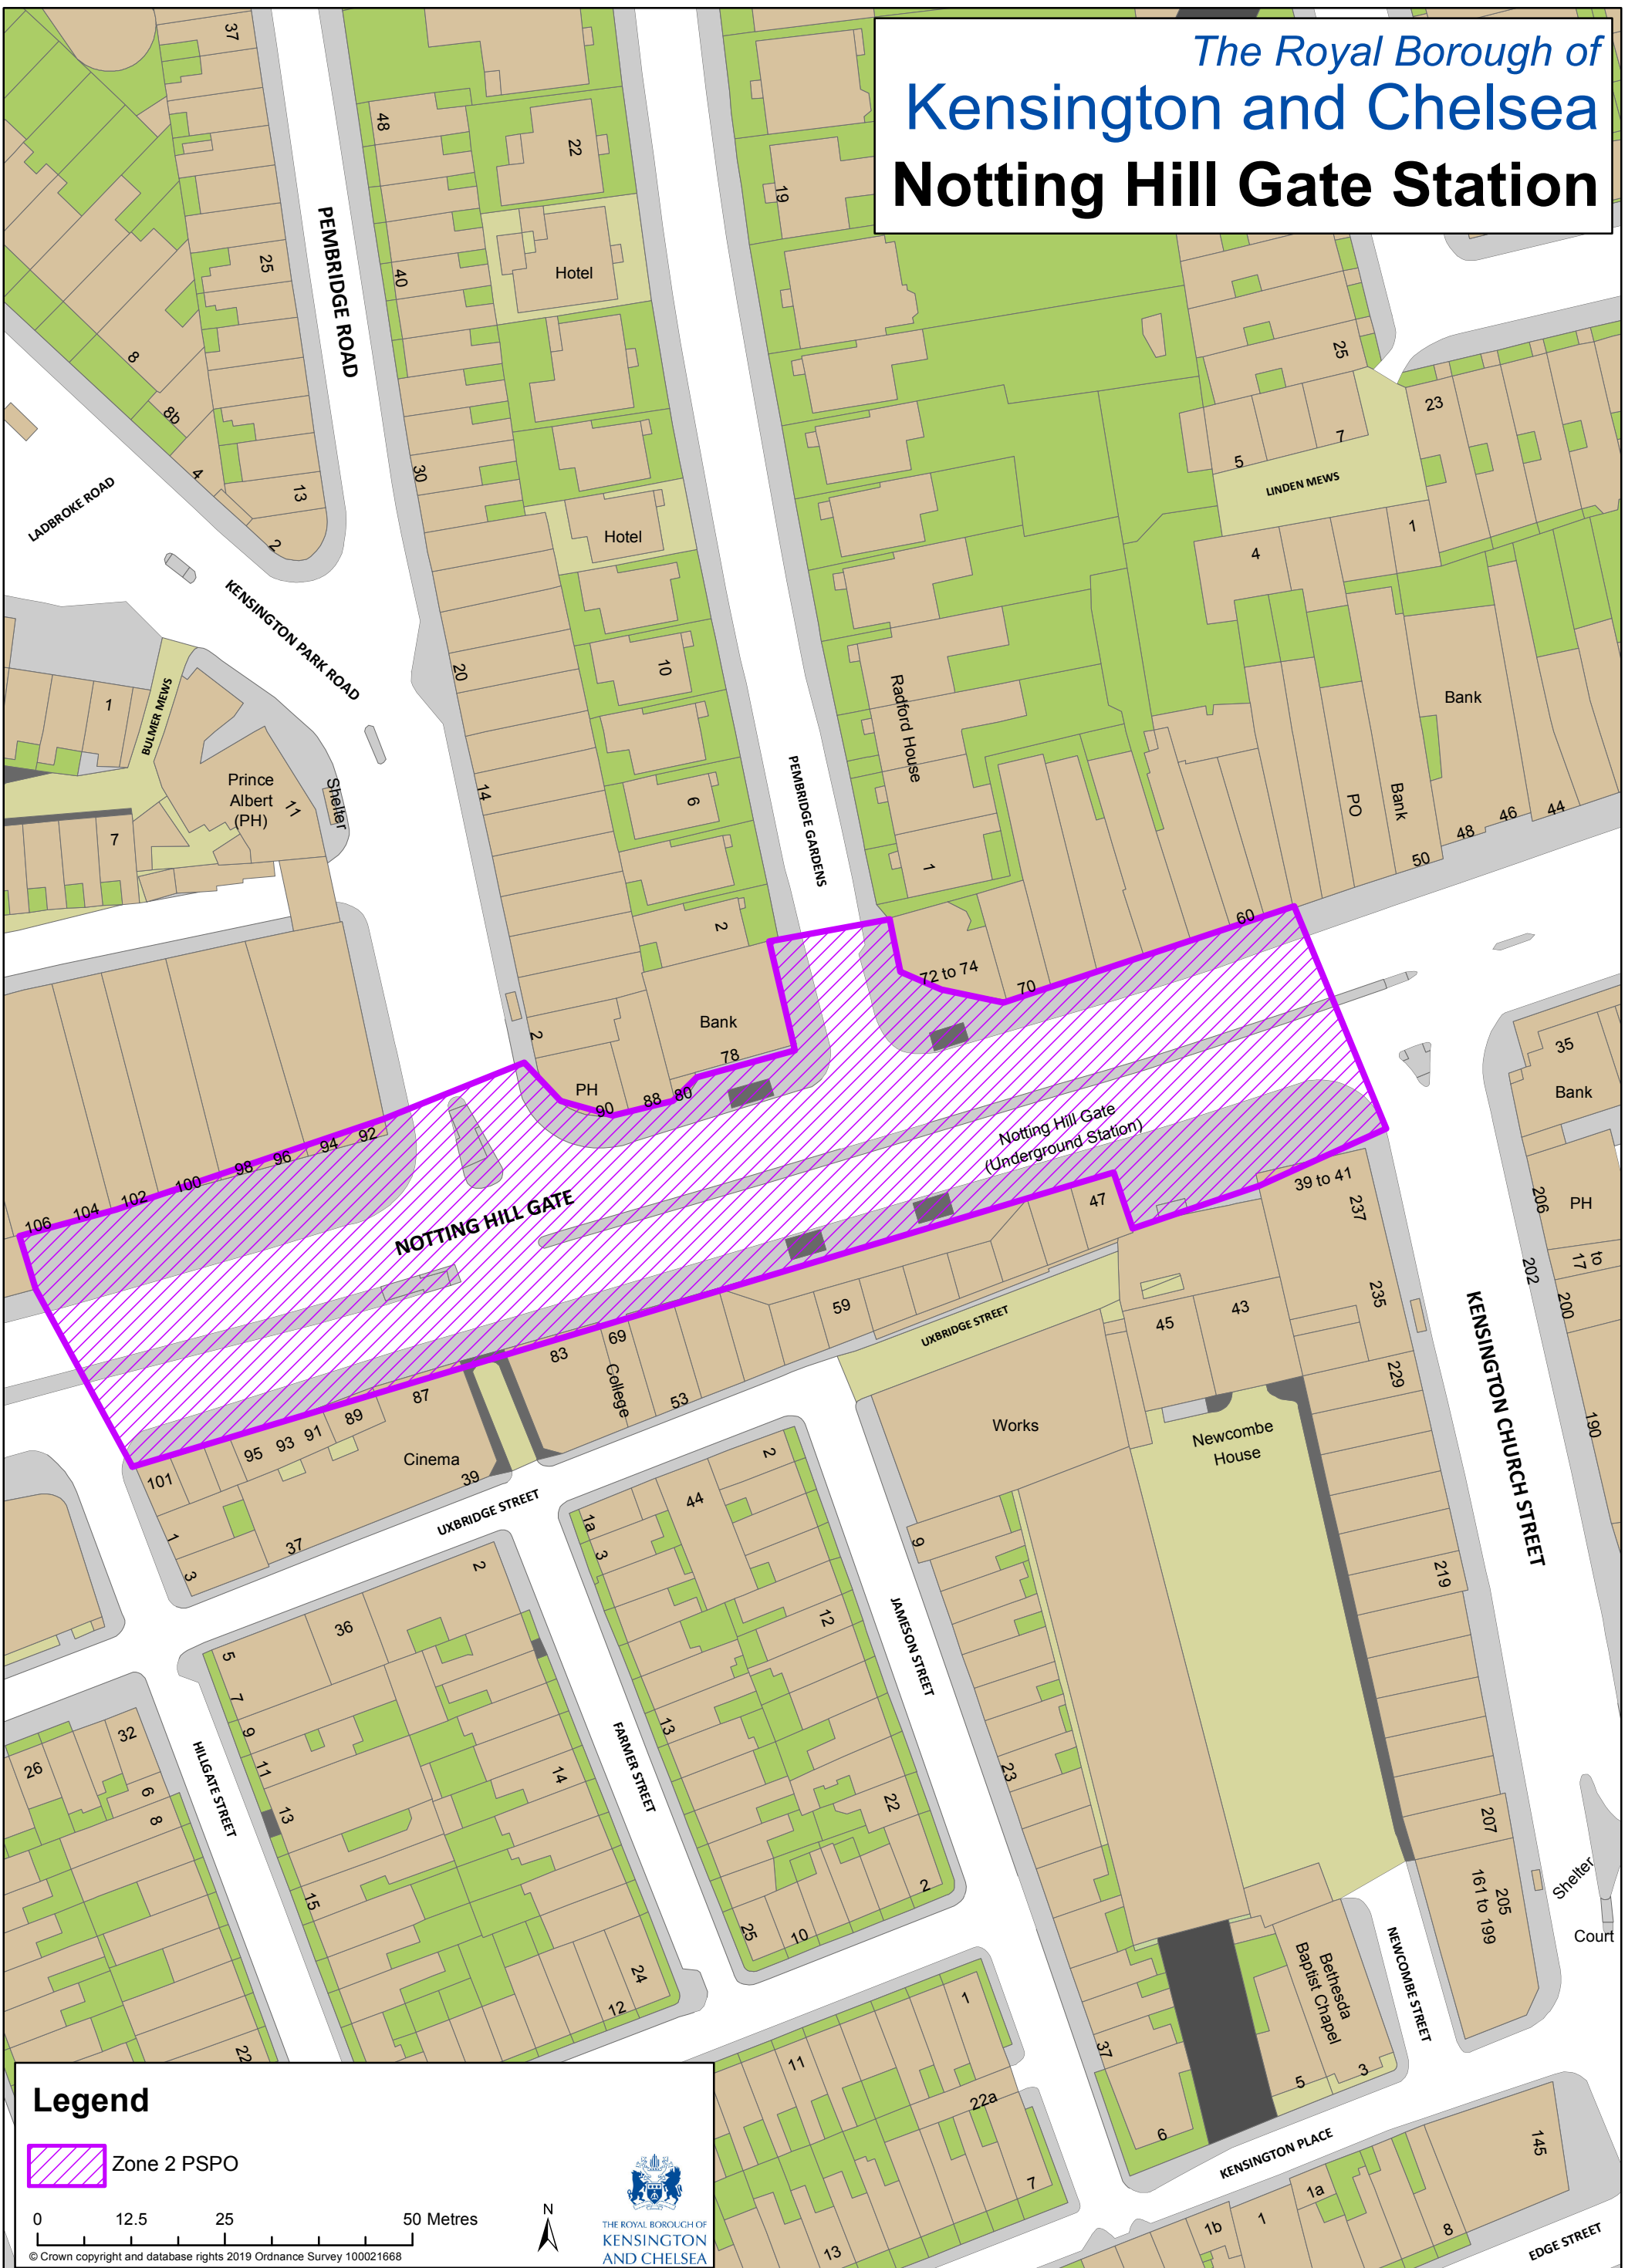

The Royal Borough of
Kensington and Chelsea
Notting Hill Gate Station

Legend

 Zone 2 PSPO

0 12.5 25 50 Metres

© Crown copyright and database rights 2019 Ordnance Survey 100021668

THE ROYAL BOROUGH OF
KENSINGTON
AND CHELSEA