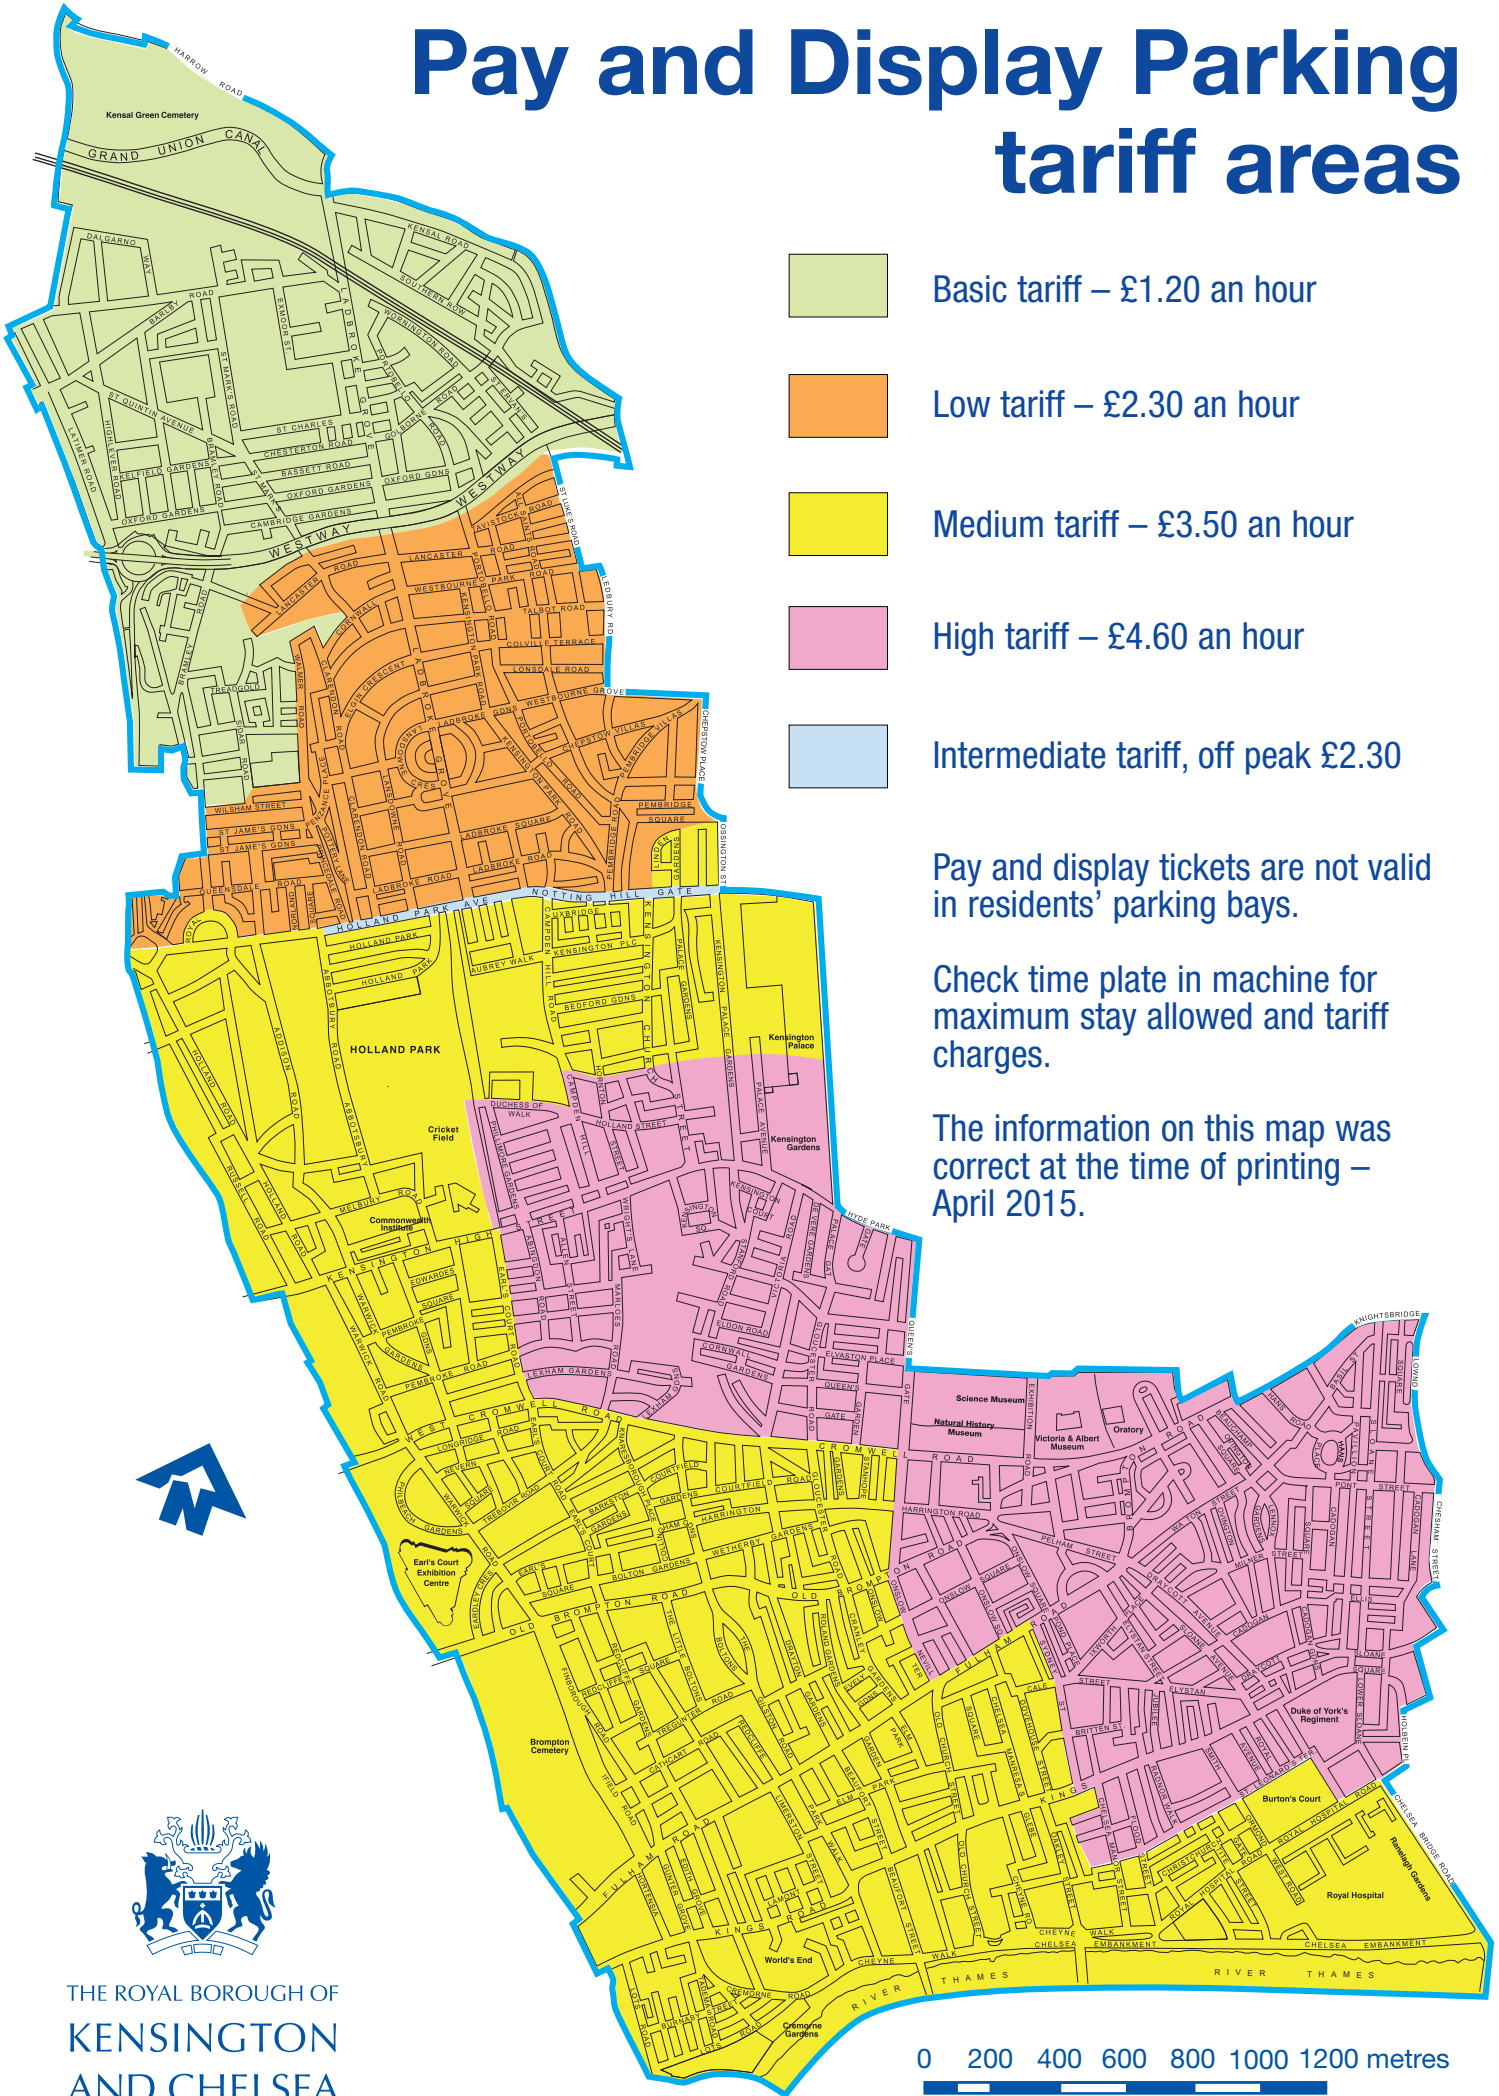

# Pay and Display Parking tariff areas

-  Basic tariff – £1.20 an hour
-  Low tariff – £2.30 an hour
-  Medium tariff – £3.50 an hour
-  High tariff – £4.60 an hour
-  Intermediate tariff, off peak £2.30

Pay and display tickets are not valid in residents' parking bays.

Check time plate in machine for maximum stay allowed and tariff charges.

The information on this map was correct at the time of printing – April 2015.

THE ROYAL BOROUGH OF  
**KENSINGTON  
AND CHELSEA**