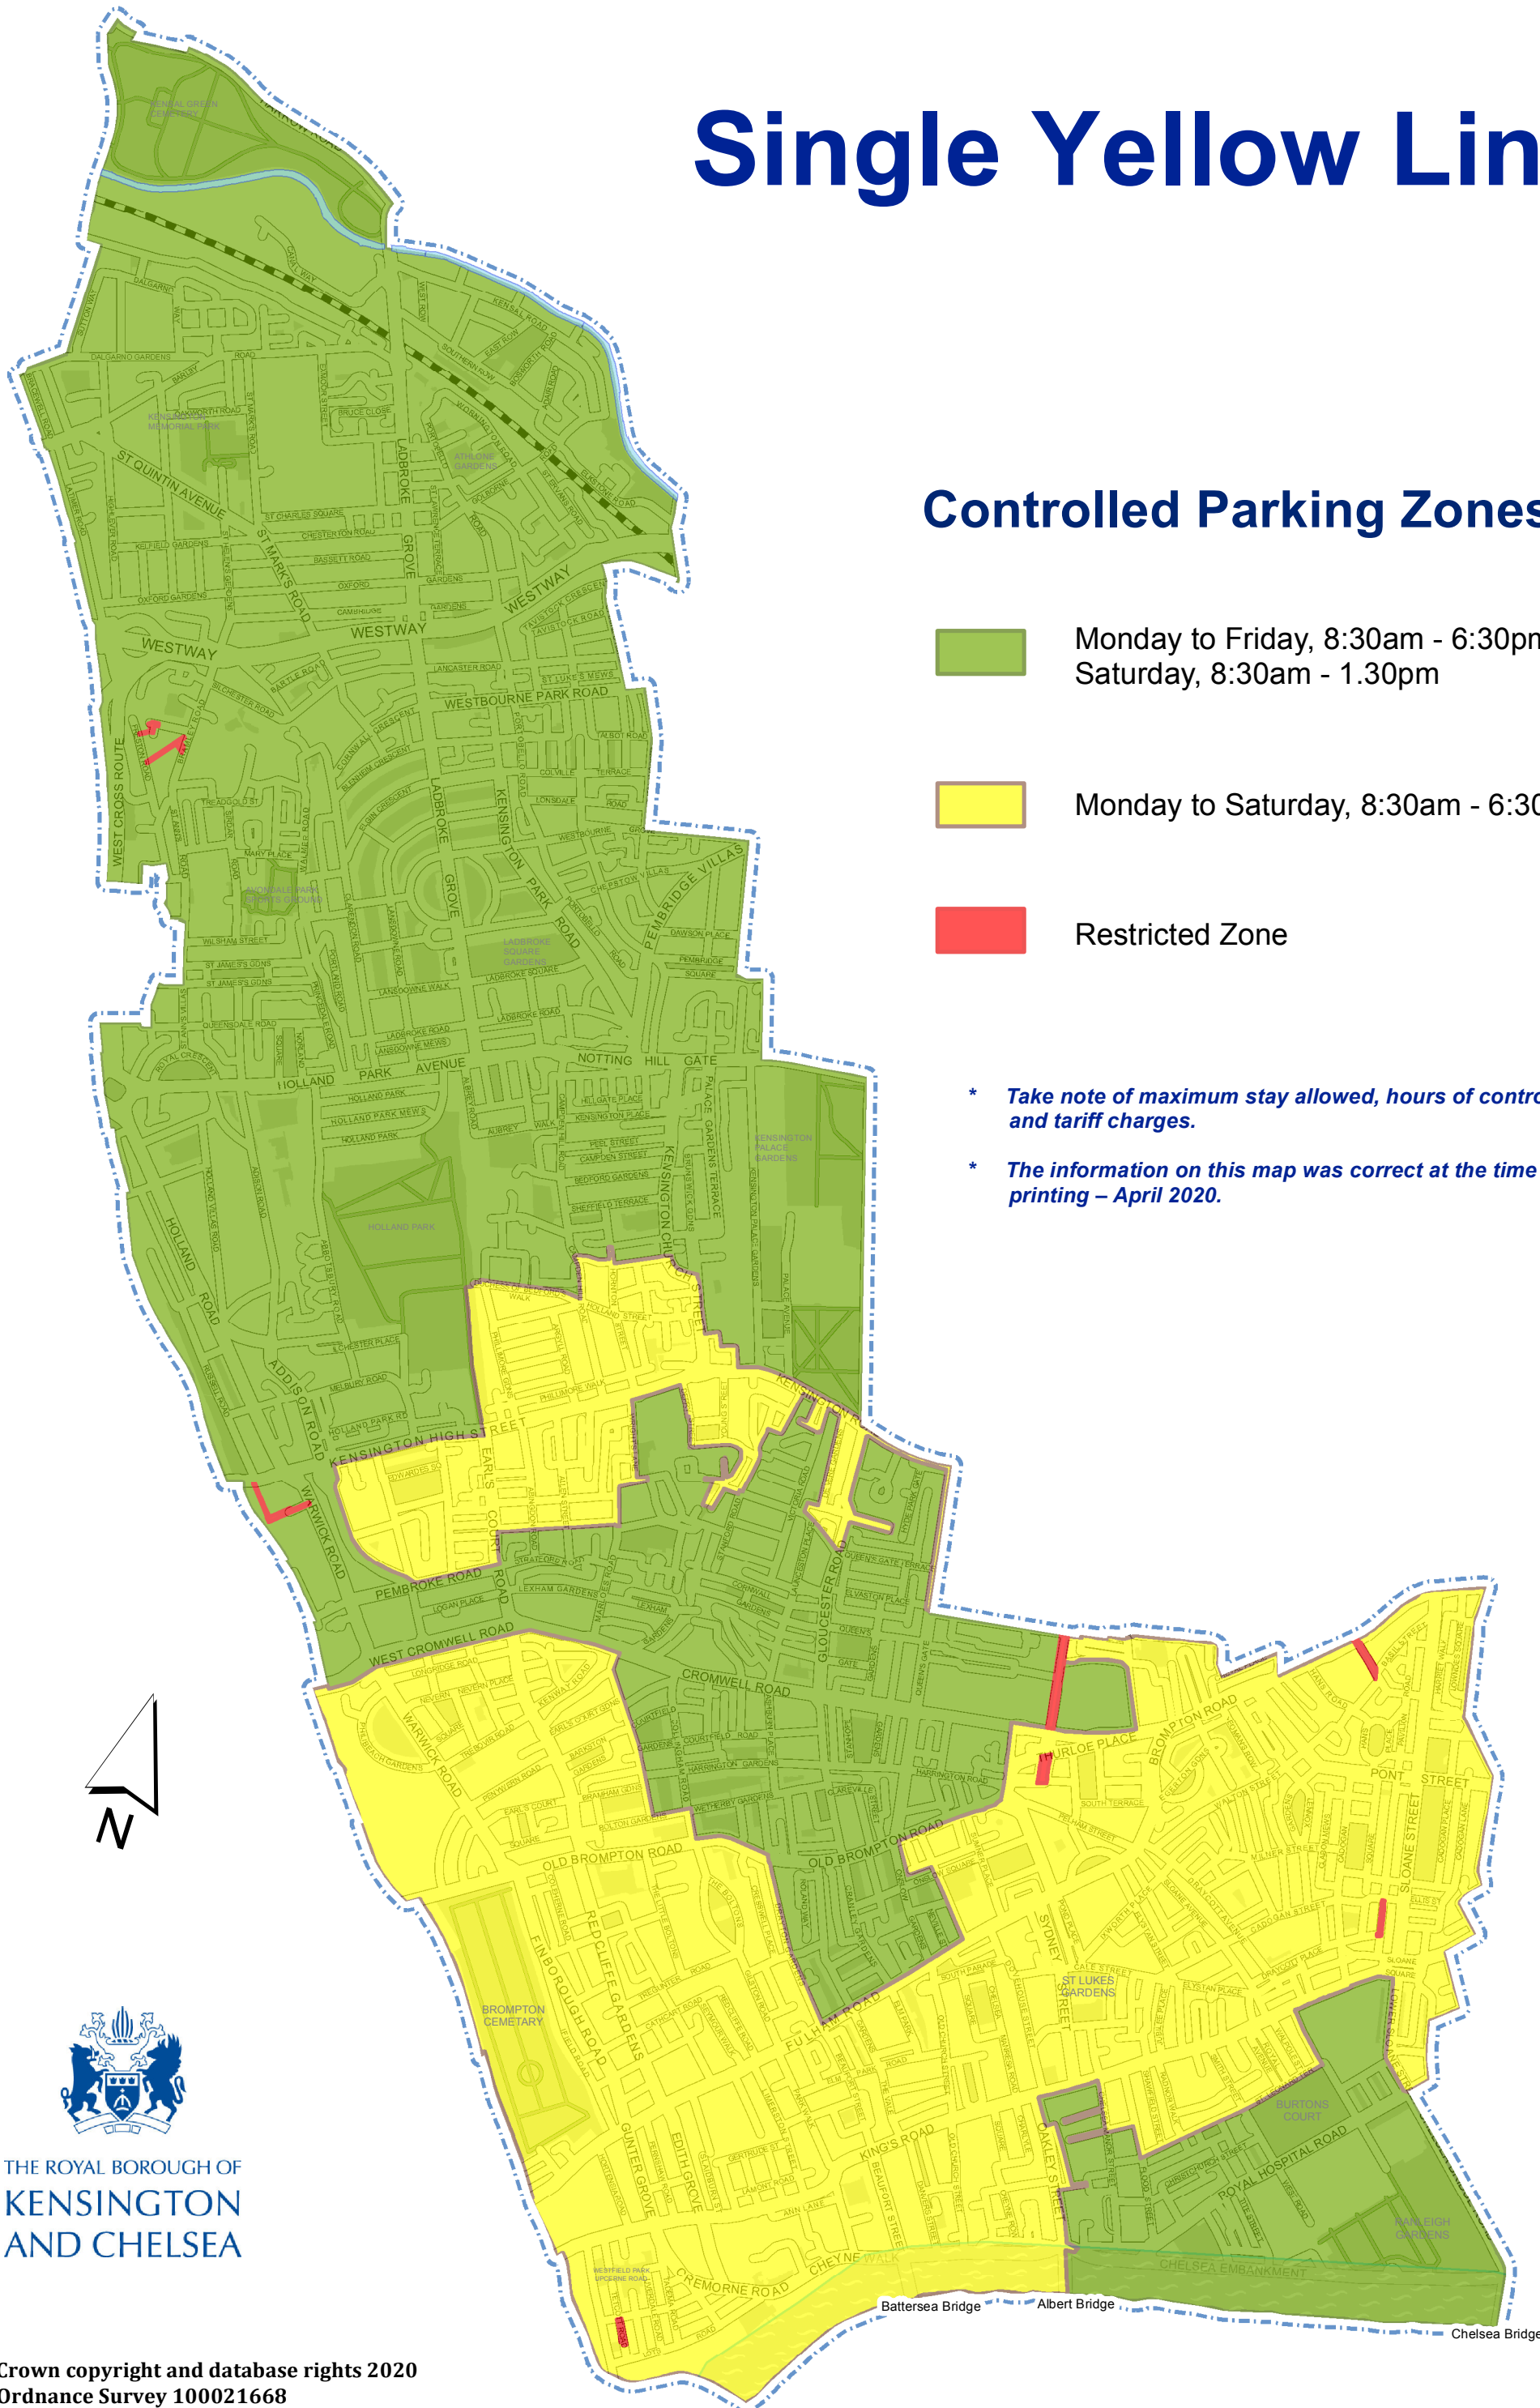

Single Yellow Line

Controlled Parking Zones

-  Monday to Friday, 8:30am - 6:30pm, Saturday, 8:30am - 1.30pm
-  Monday to Saturday, 8:30am - 6:30pm
-  Restricted Zone

* Take note of maximum stay allowed, hours of control and tariff charges.

* The information on this map was correct at the time of printing – April 2020.

THE ROYAL BOROUGH OF
KENSINGTON
AND CHELSEA