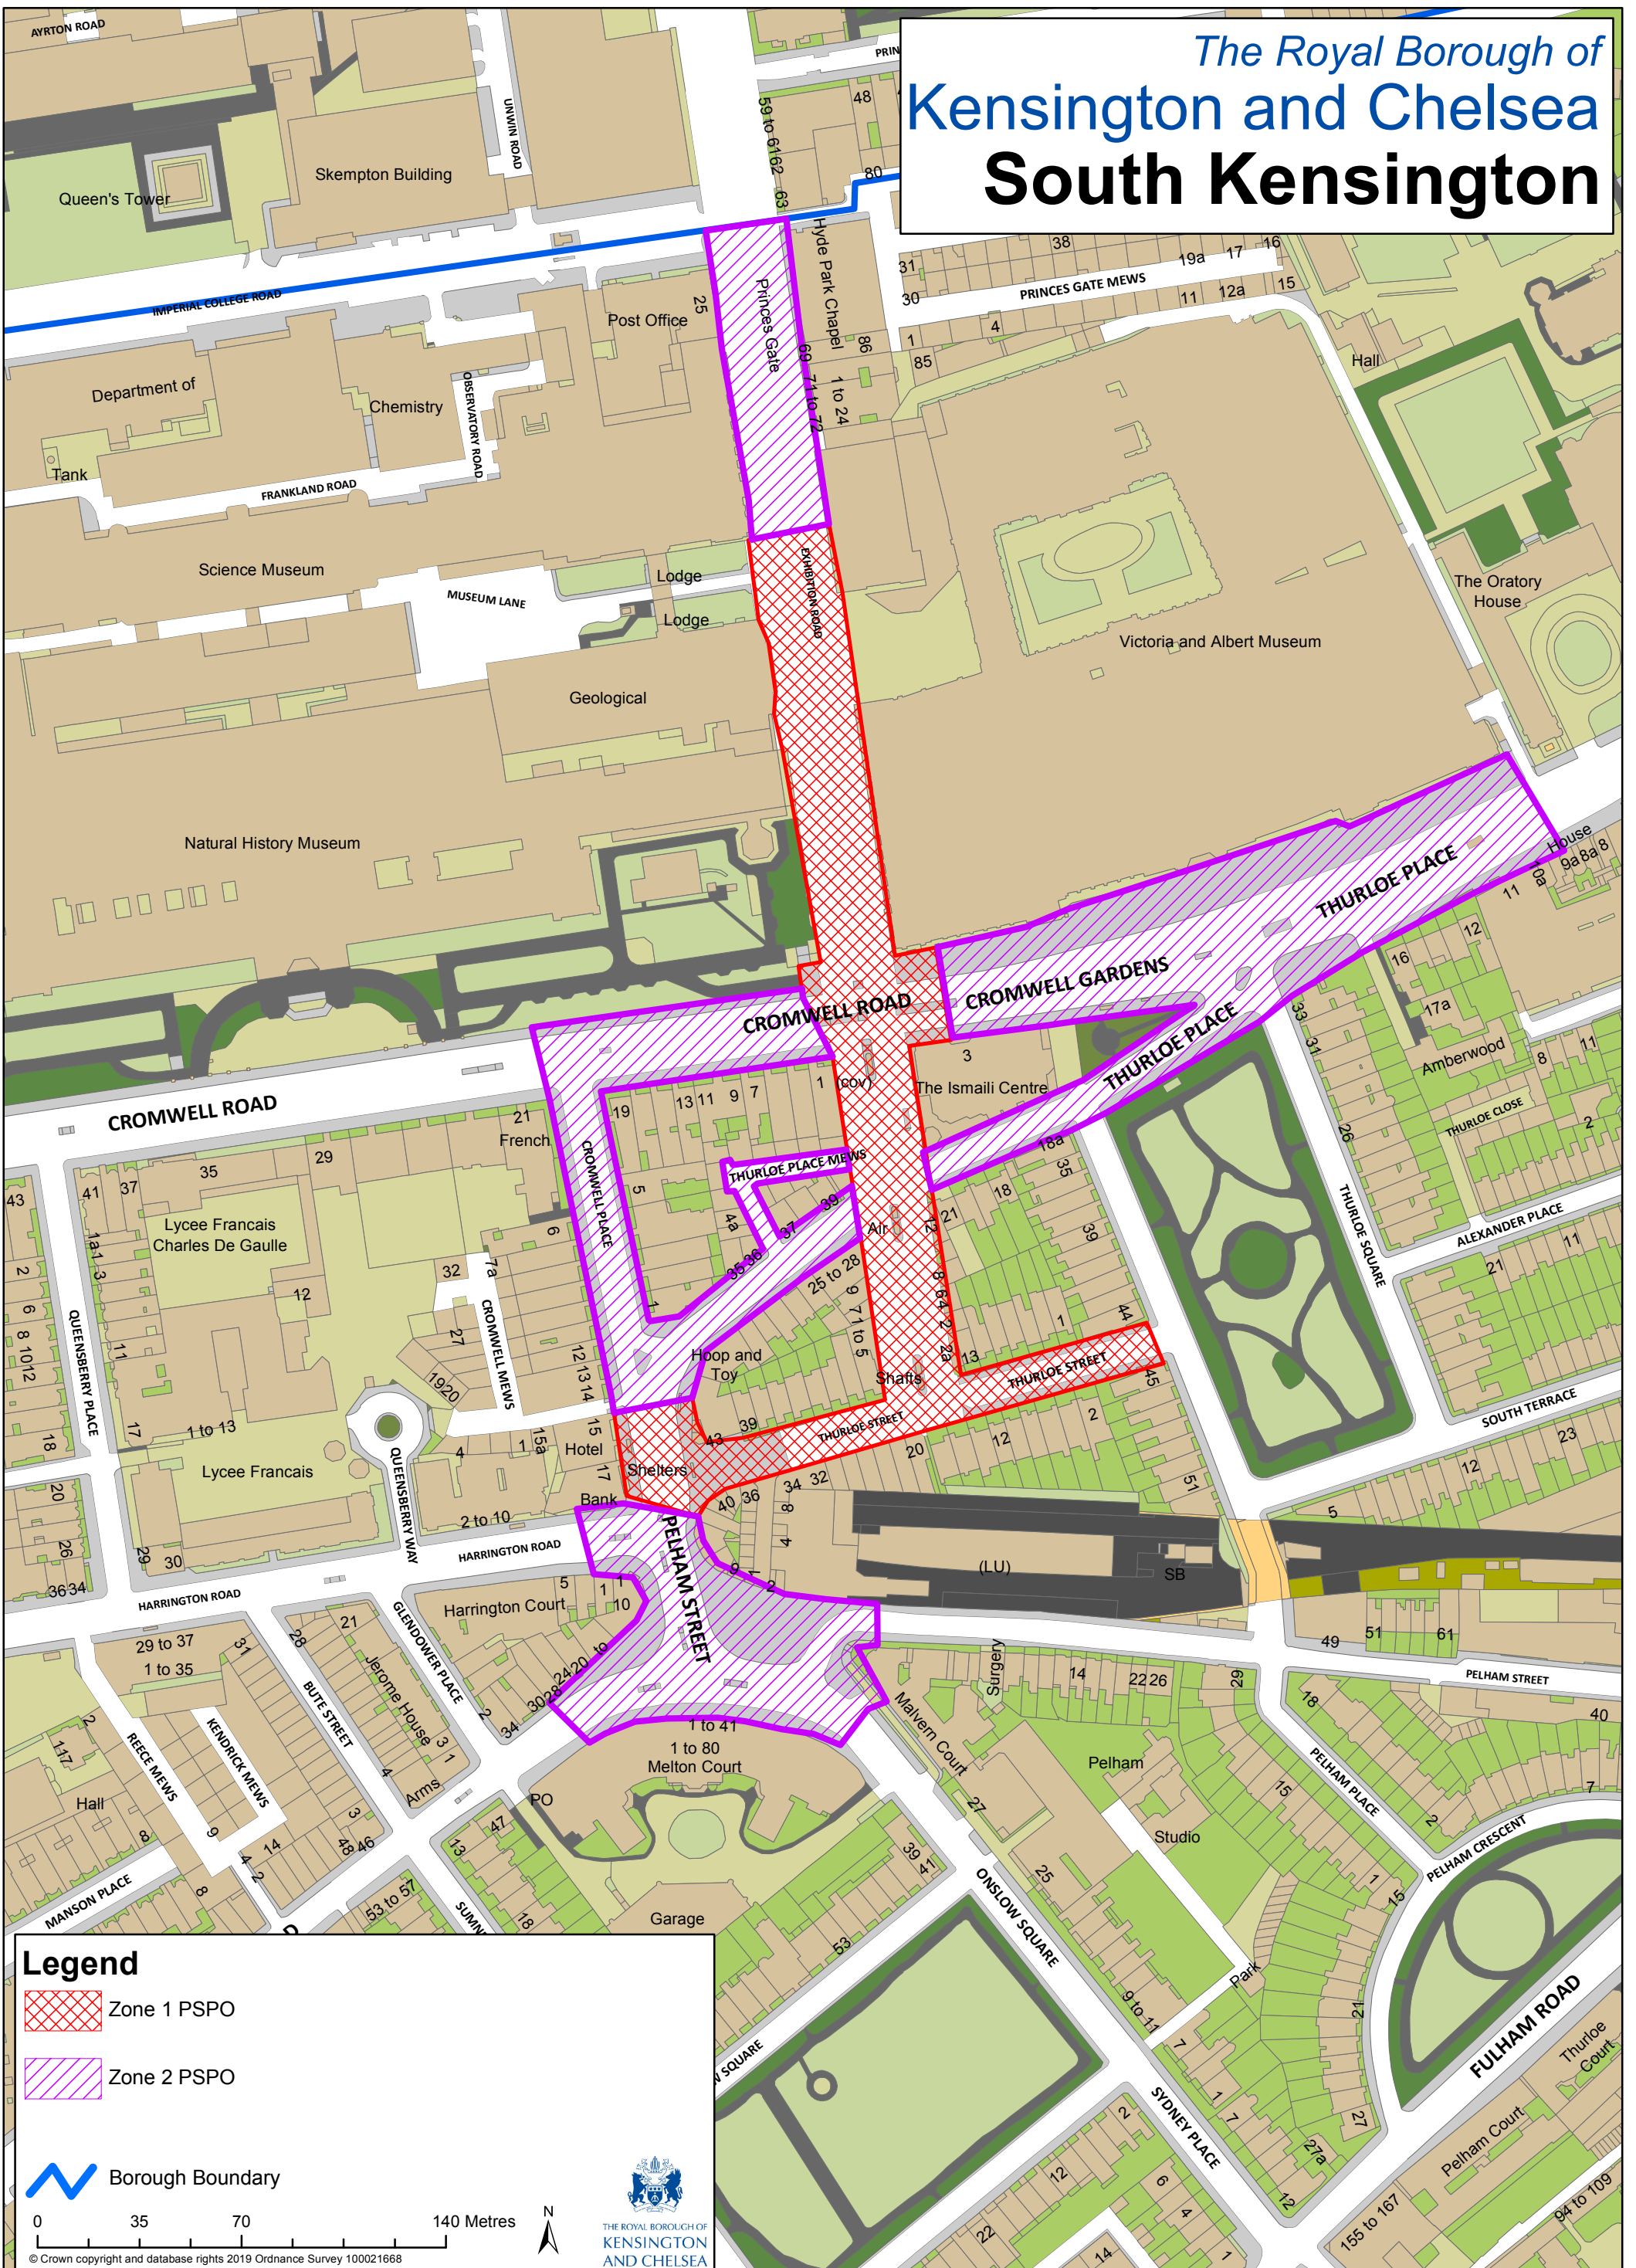

The Royal Borough of Kensington and Chelsea

South Kensington

Legend

 Zone 1 PSPo

 Zone 2 PSPo

 Borough Boundary

© Crown copyright and database rights 2019 Ordnance Survey 100021668