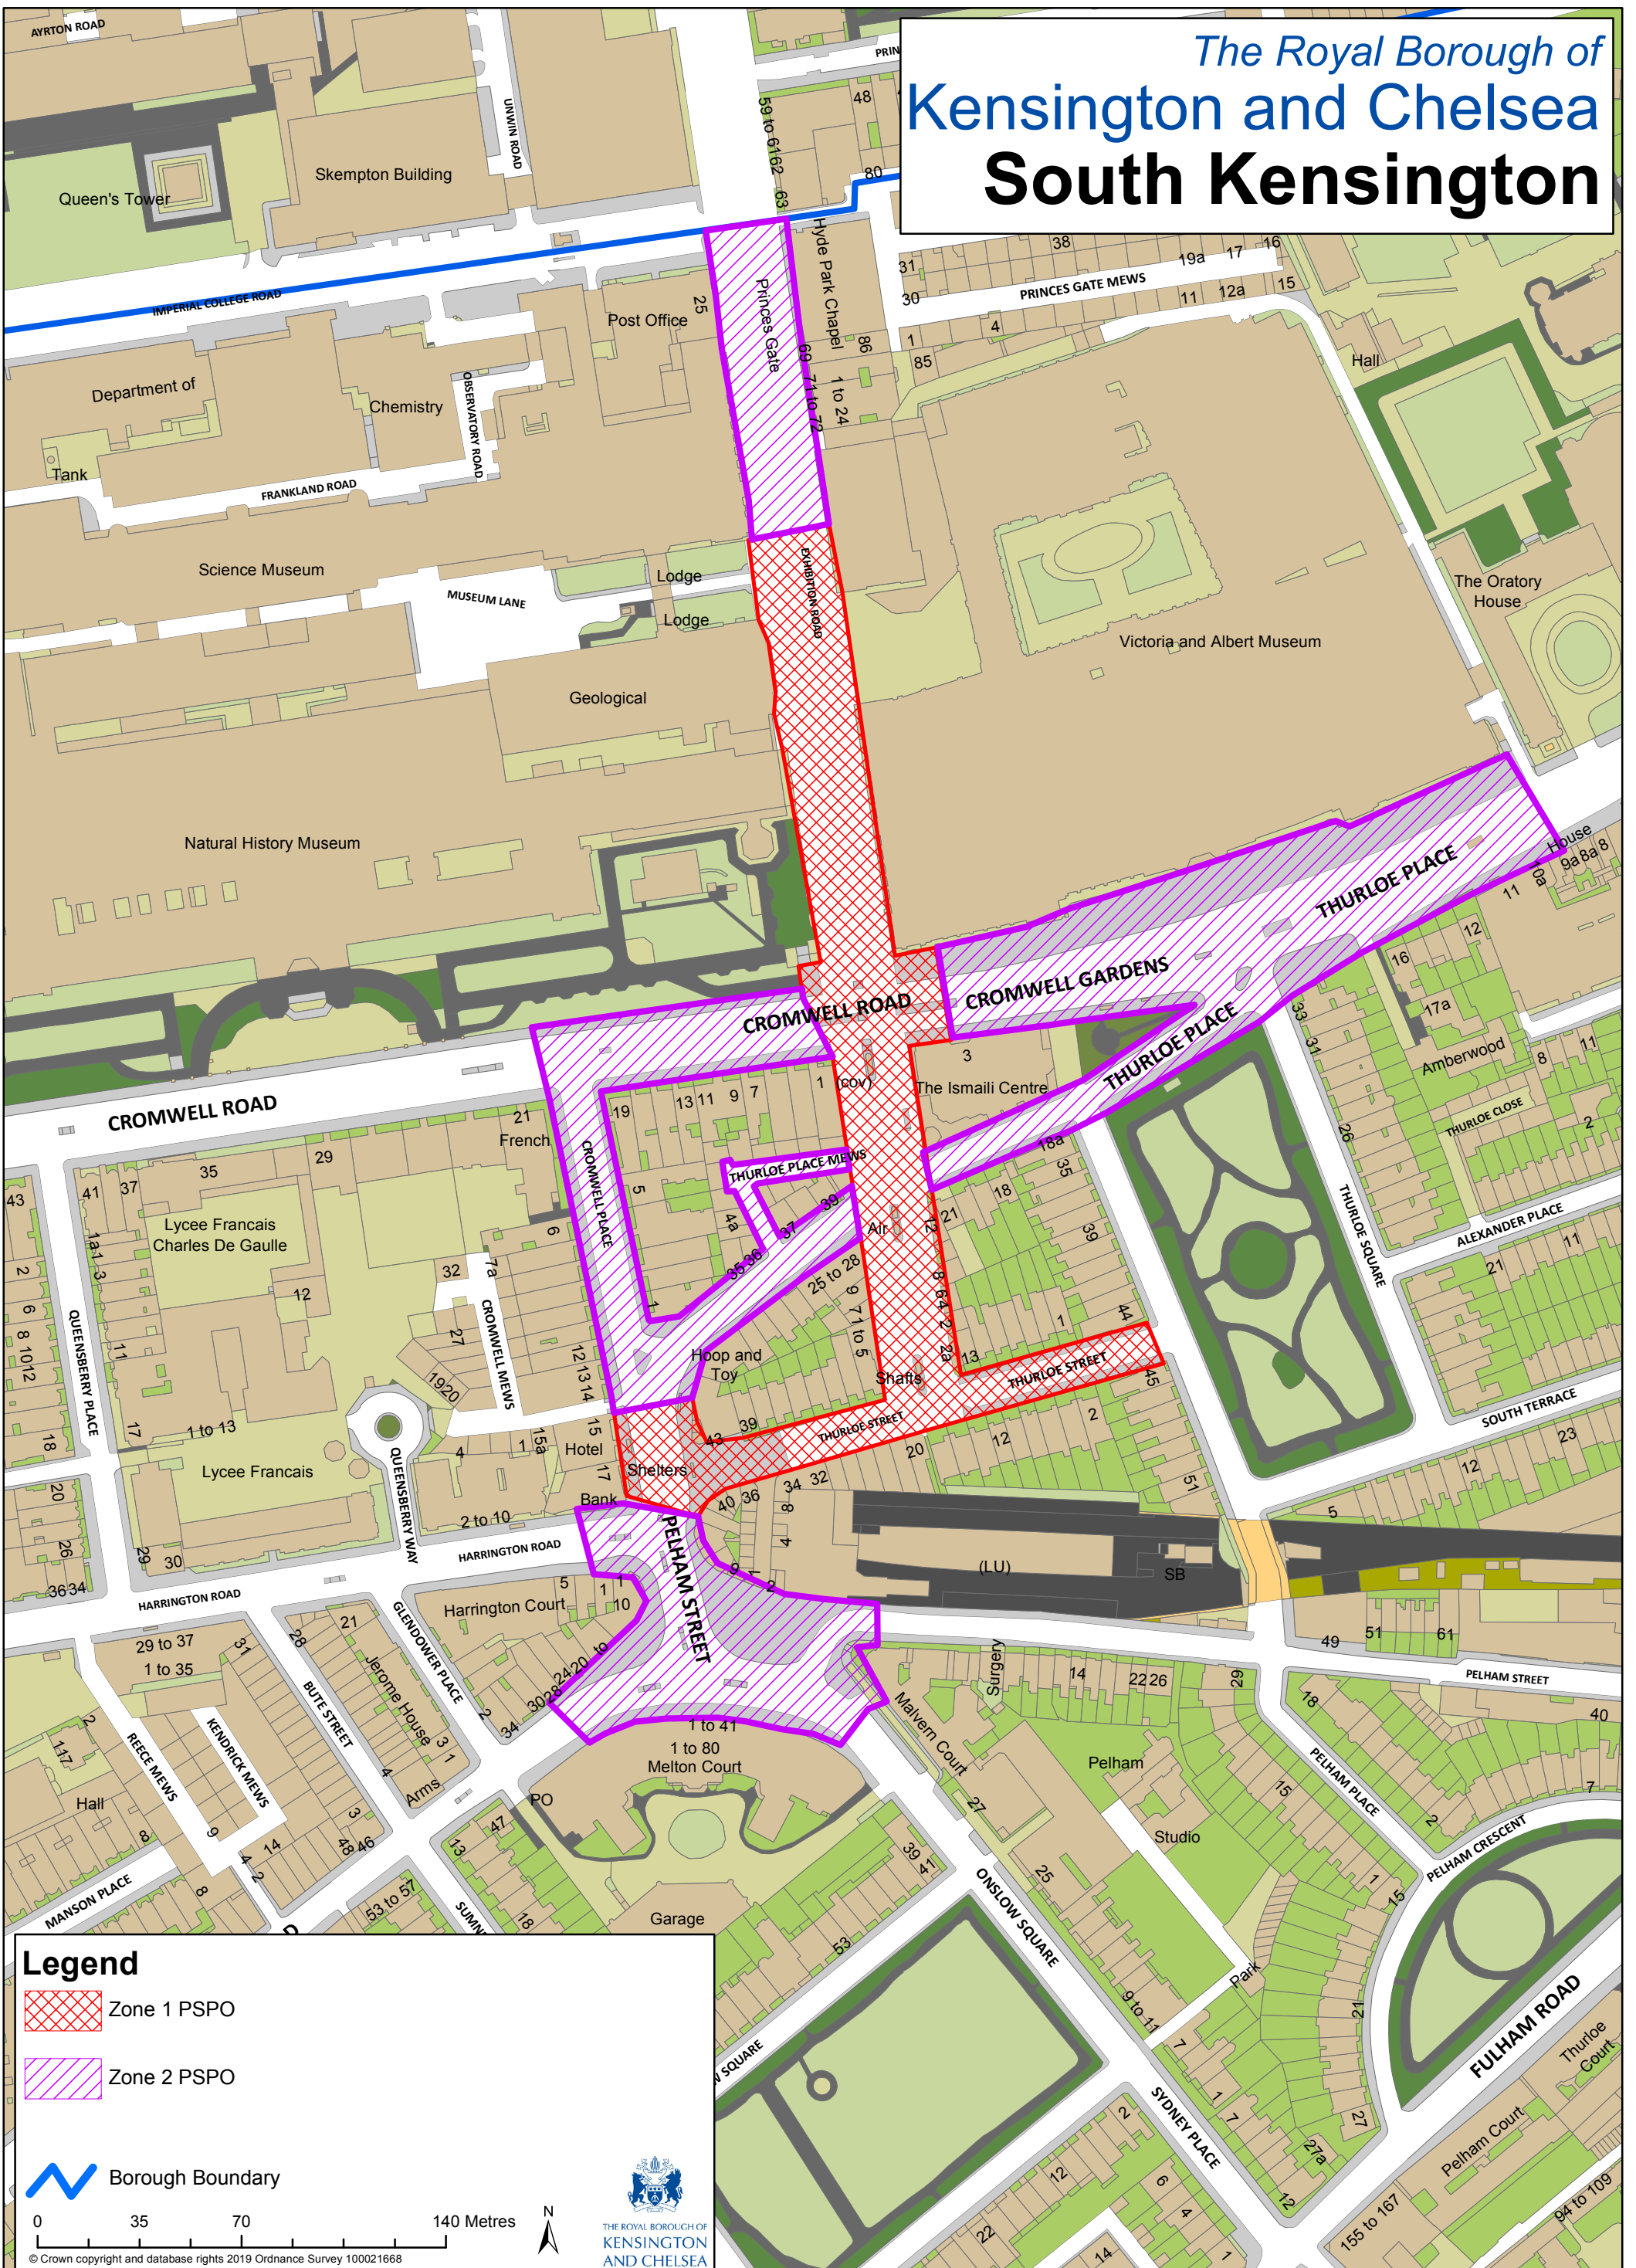

The Royal Borough of Kensington and Chelsea

South Kensington

Legend

 Zone 1 PSPO

 Zone 2 PSPO

 Borough Boundary

0 35 70 140 Metres

© Crown copyright and database rights 2019 Ordnance Survey 100021668

THE ROYAL BOROUGH OF
KENSINGTON
AND CHELSEA