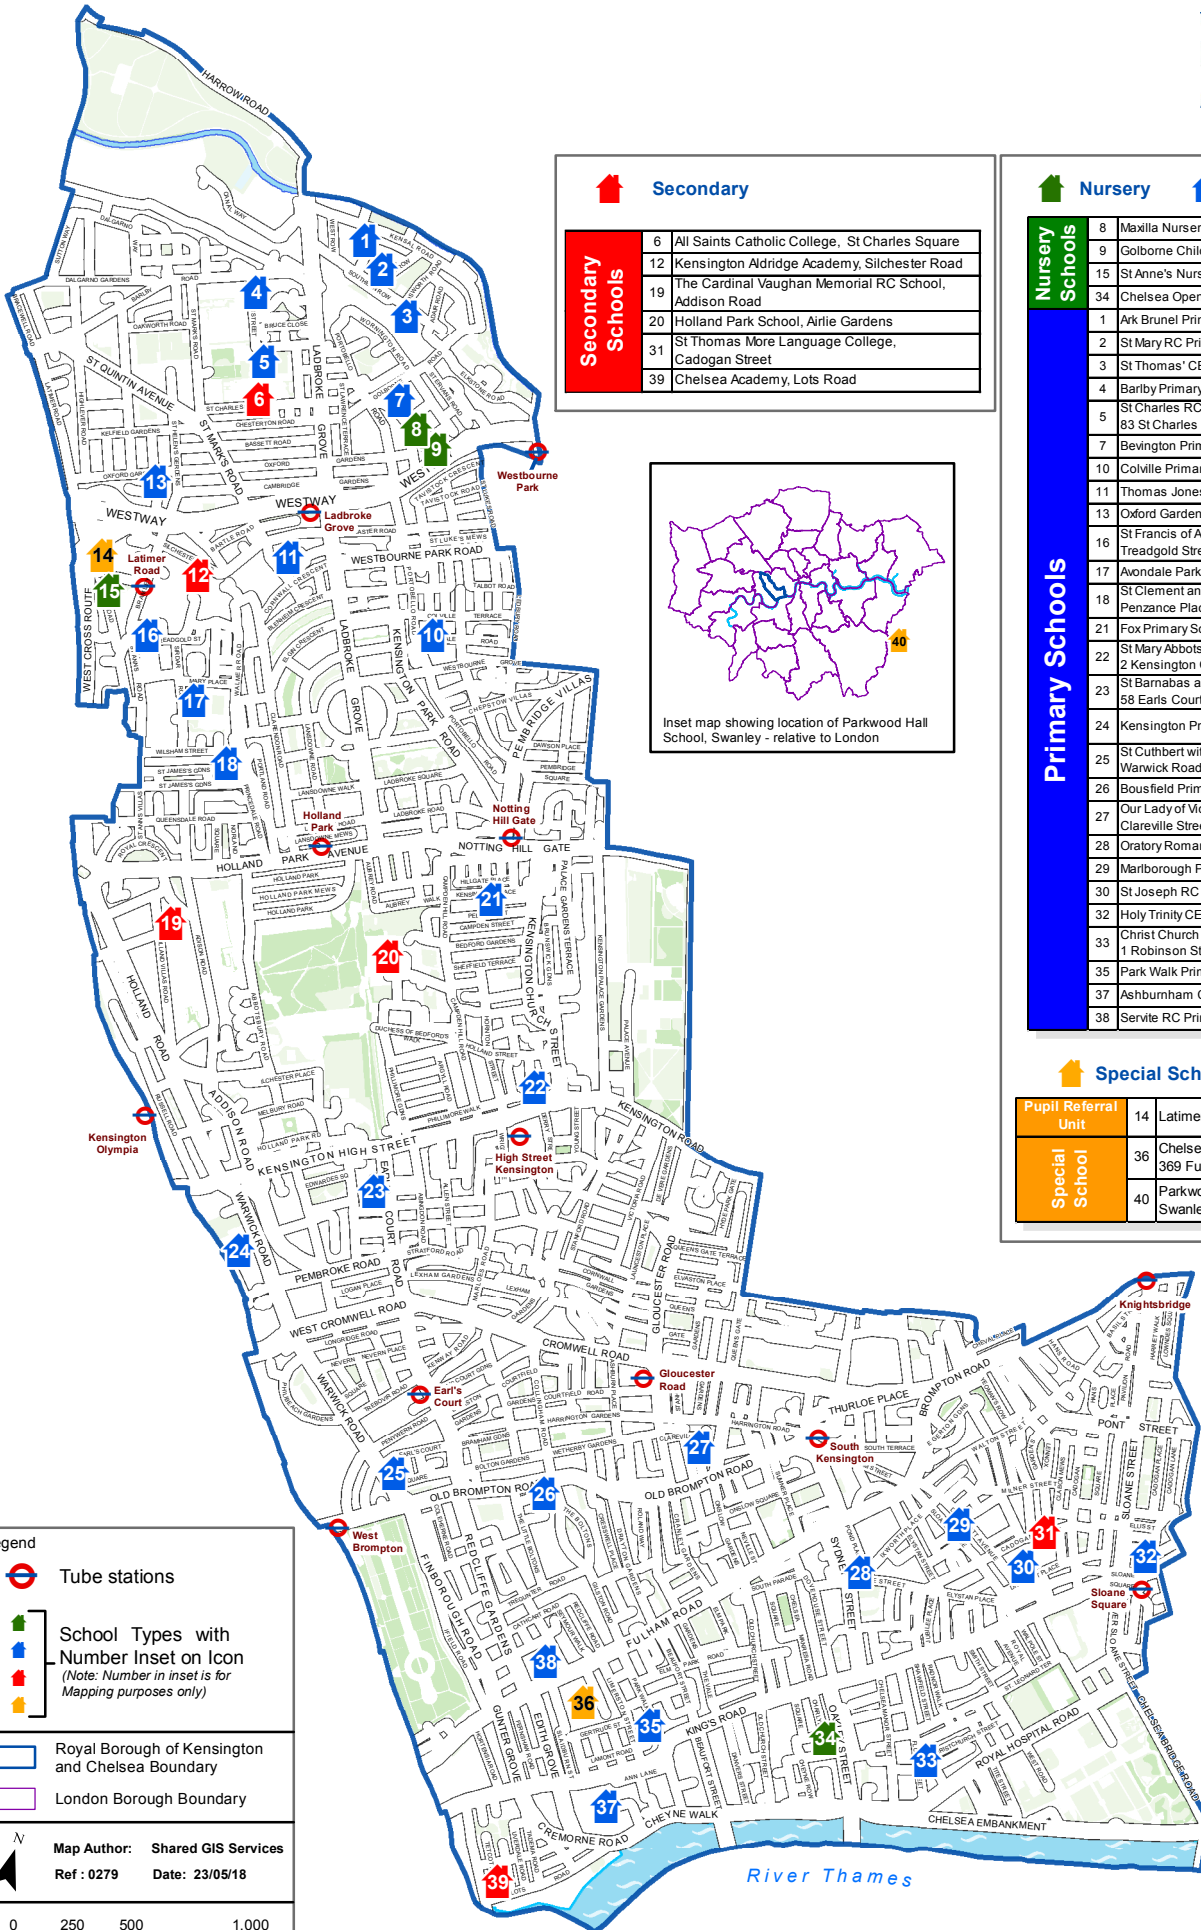

Local Authority Schools in the Royal Borough Of Kensington and Chelsea

THE ROYAL BOROUGH OF
**KENSINGTON
AND CHELSEA**

Secondary

Secondary Schools	Number	Name and Address
	6	All Saints Catholic College, St Charles Square
	12	Kensington Aldridge Academy, Silchester Road
	19	The Cardinal Vaughan Memorial RC School, Addison Road
	20	Holland Park School, Airlie Gardens
	31	St Thomas More Language College, Cadogan Street
	39	Chelsea Academy, Lots Road