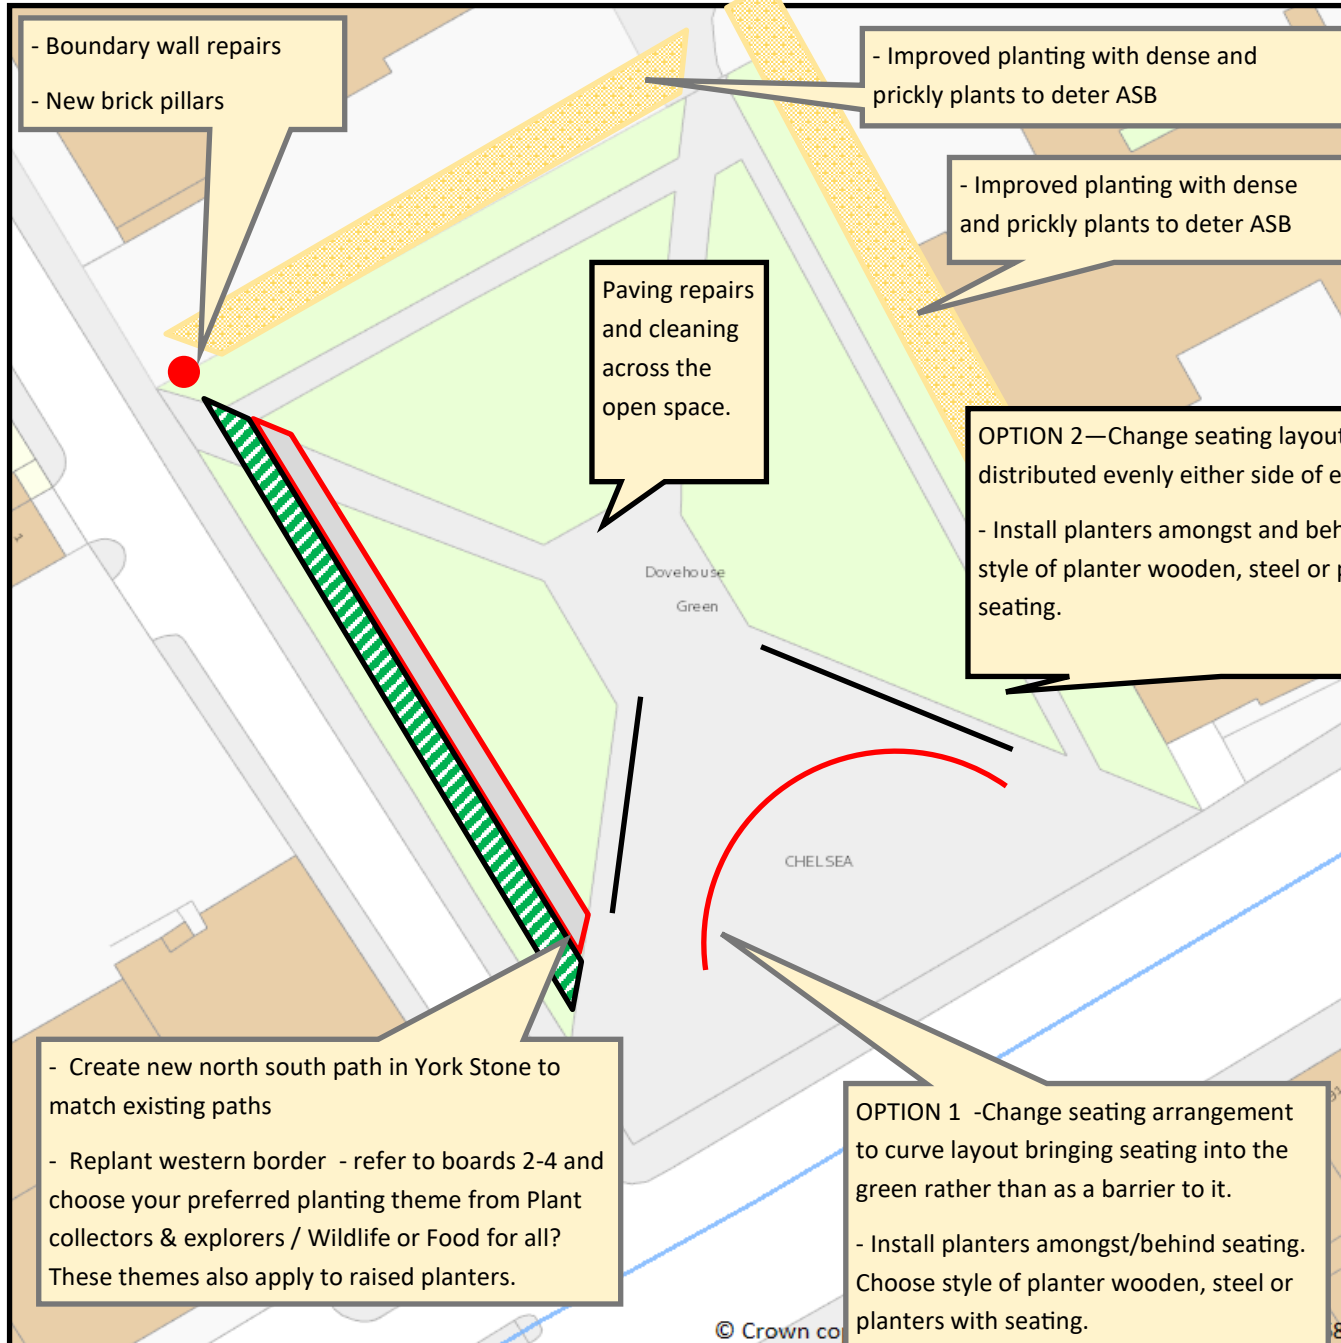

Dovehouse Green Proposed Improvements - the land is owned by the church and was laid out by the Chelsea Society in 1977 so the fundamental design won't change

New brick pillars

New litter bins

Choose Style of planters?

Interpretation signage