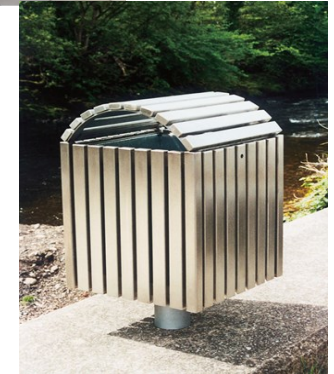

Dovehouse Green Proposed Improvements - the land is owned by the church and was laid out by the Chelsea Society in 1977 so the fundamental design won't change

New brick pillars

New litter bins

Choose Style of planters?