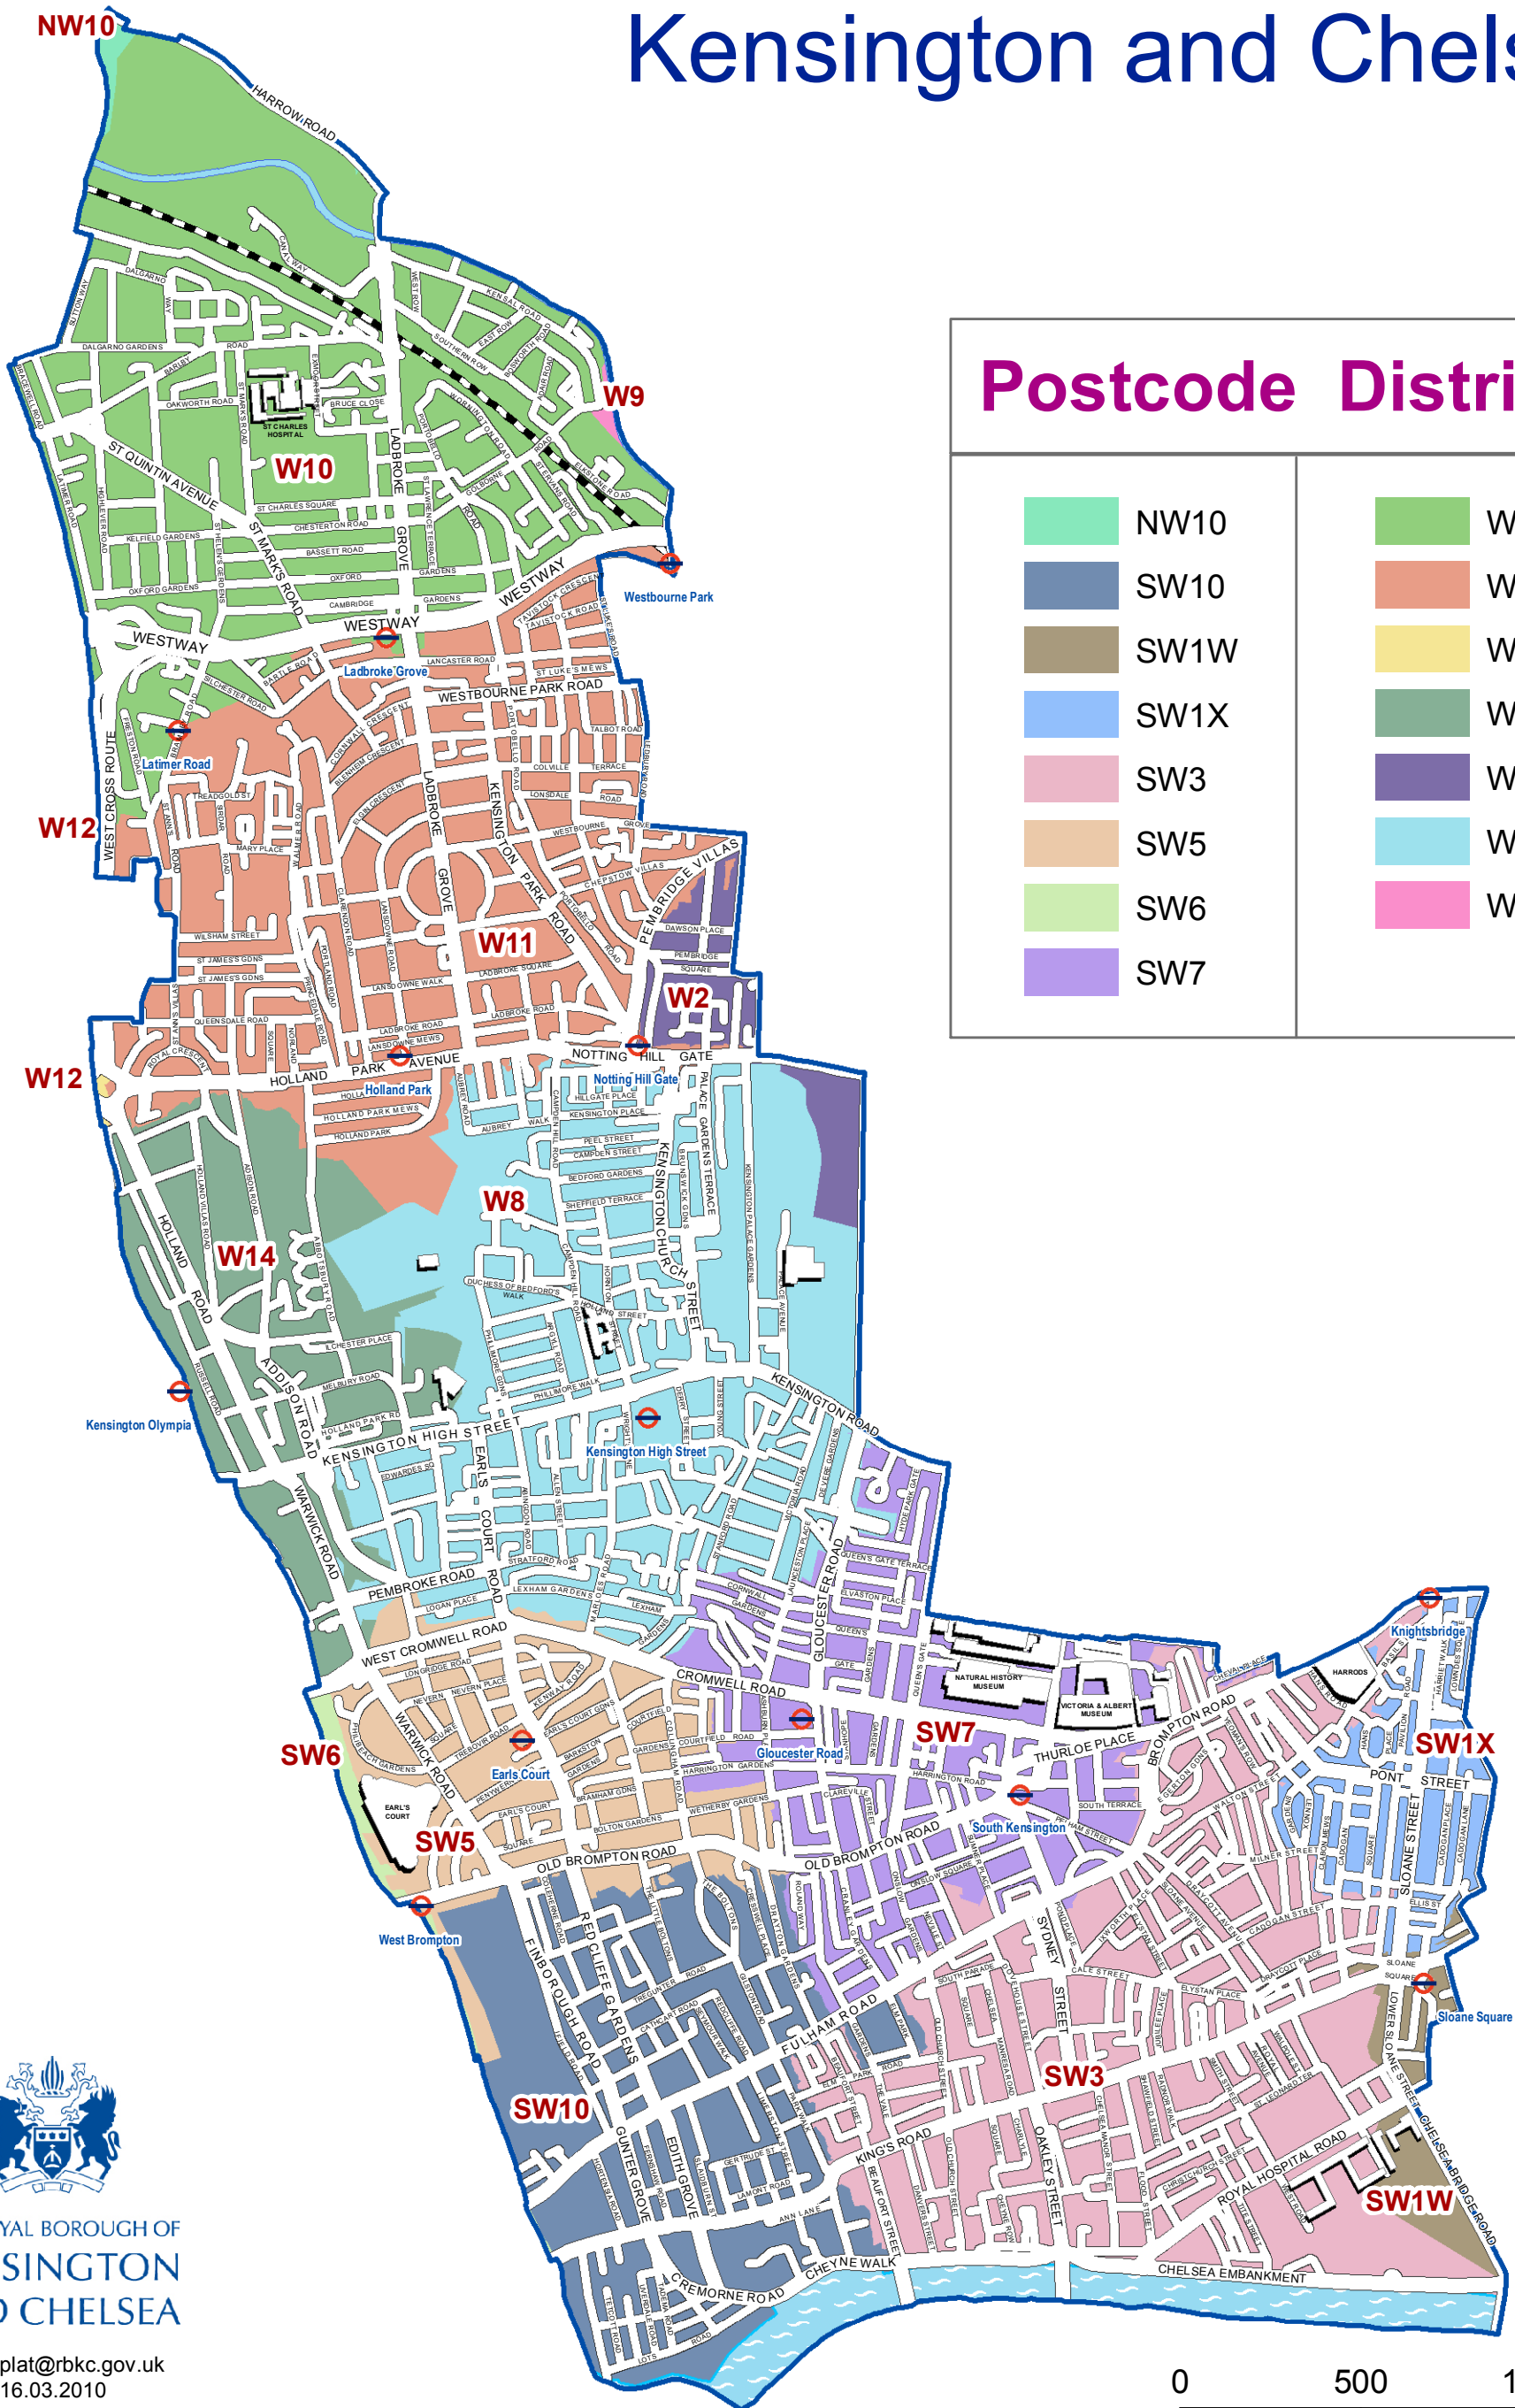

# The Royal Borough of Kensington and Chelsea

THE ROYAL BOROUGH OF  
KENSINGTON  
AND CHELSEA

Author: plat@rbkc.gov.uk  
Date: 16.03.2010

© Crown Copyright. All rights reserved. The Royal Borough of Kensington and Chelsea Licence No 100021668 (2010)