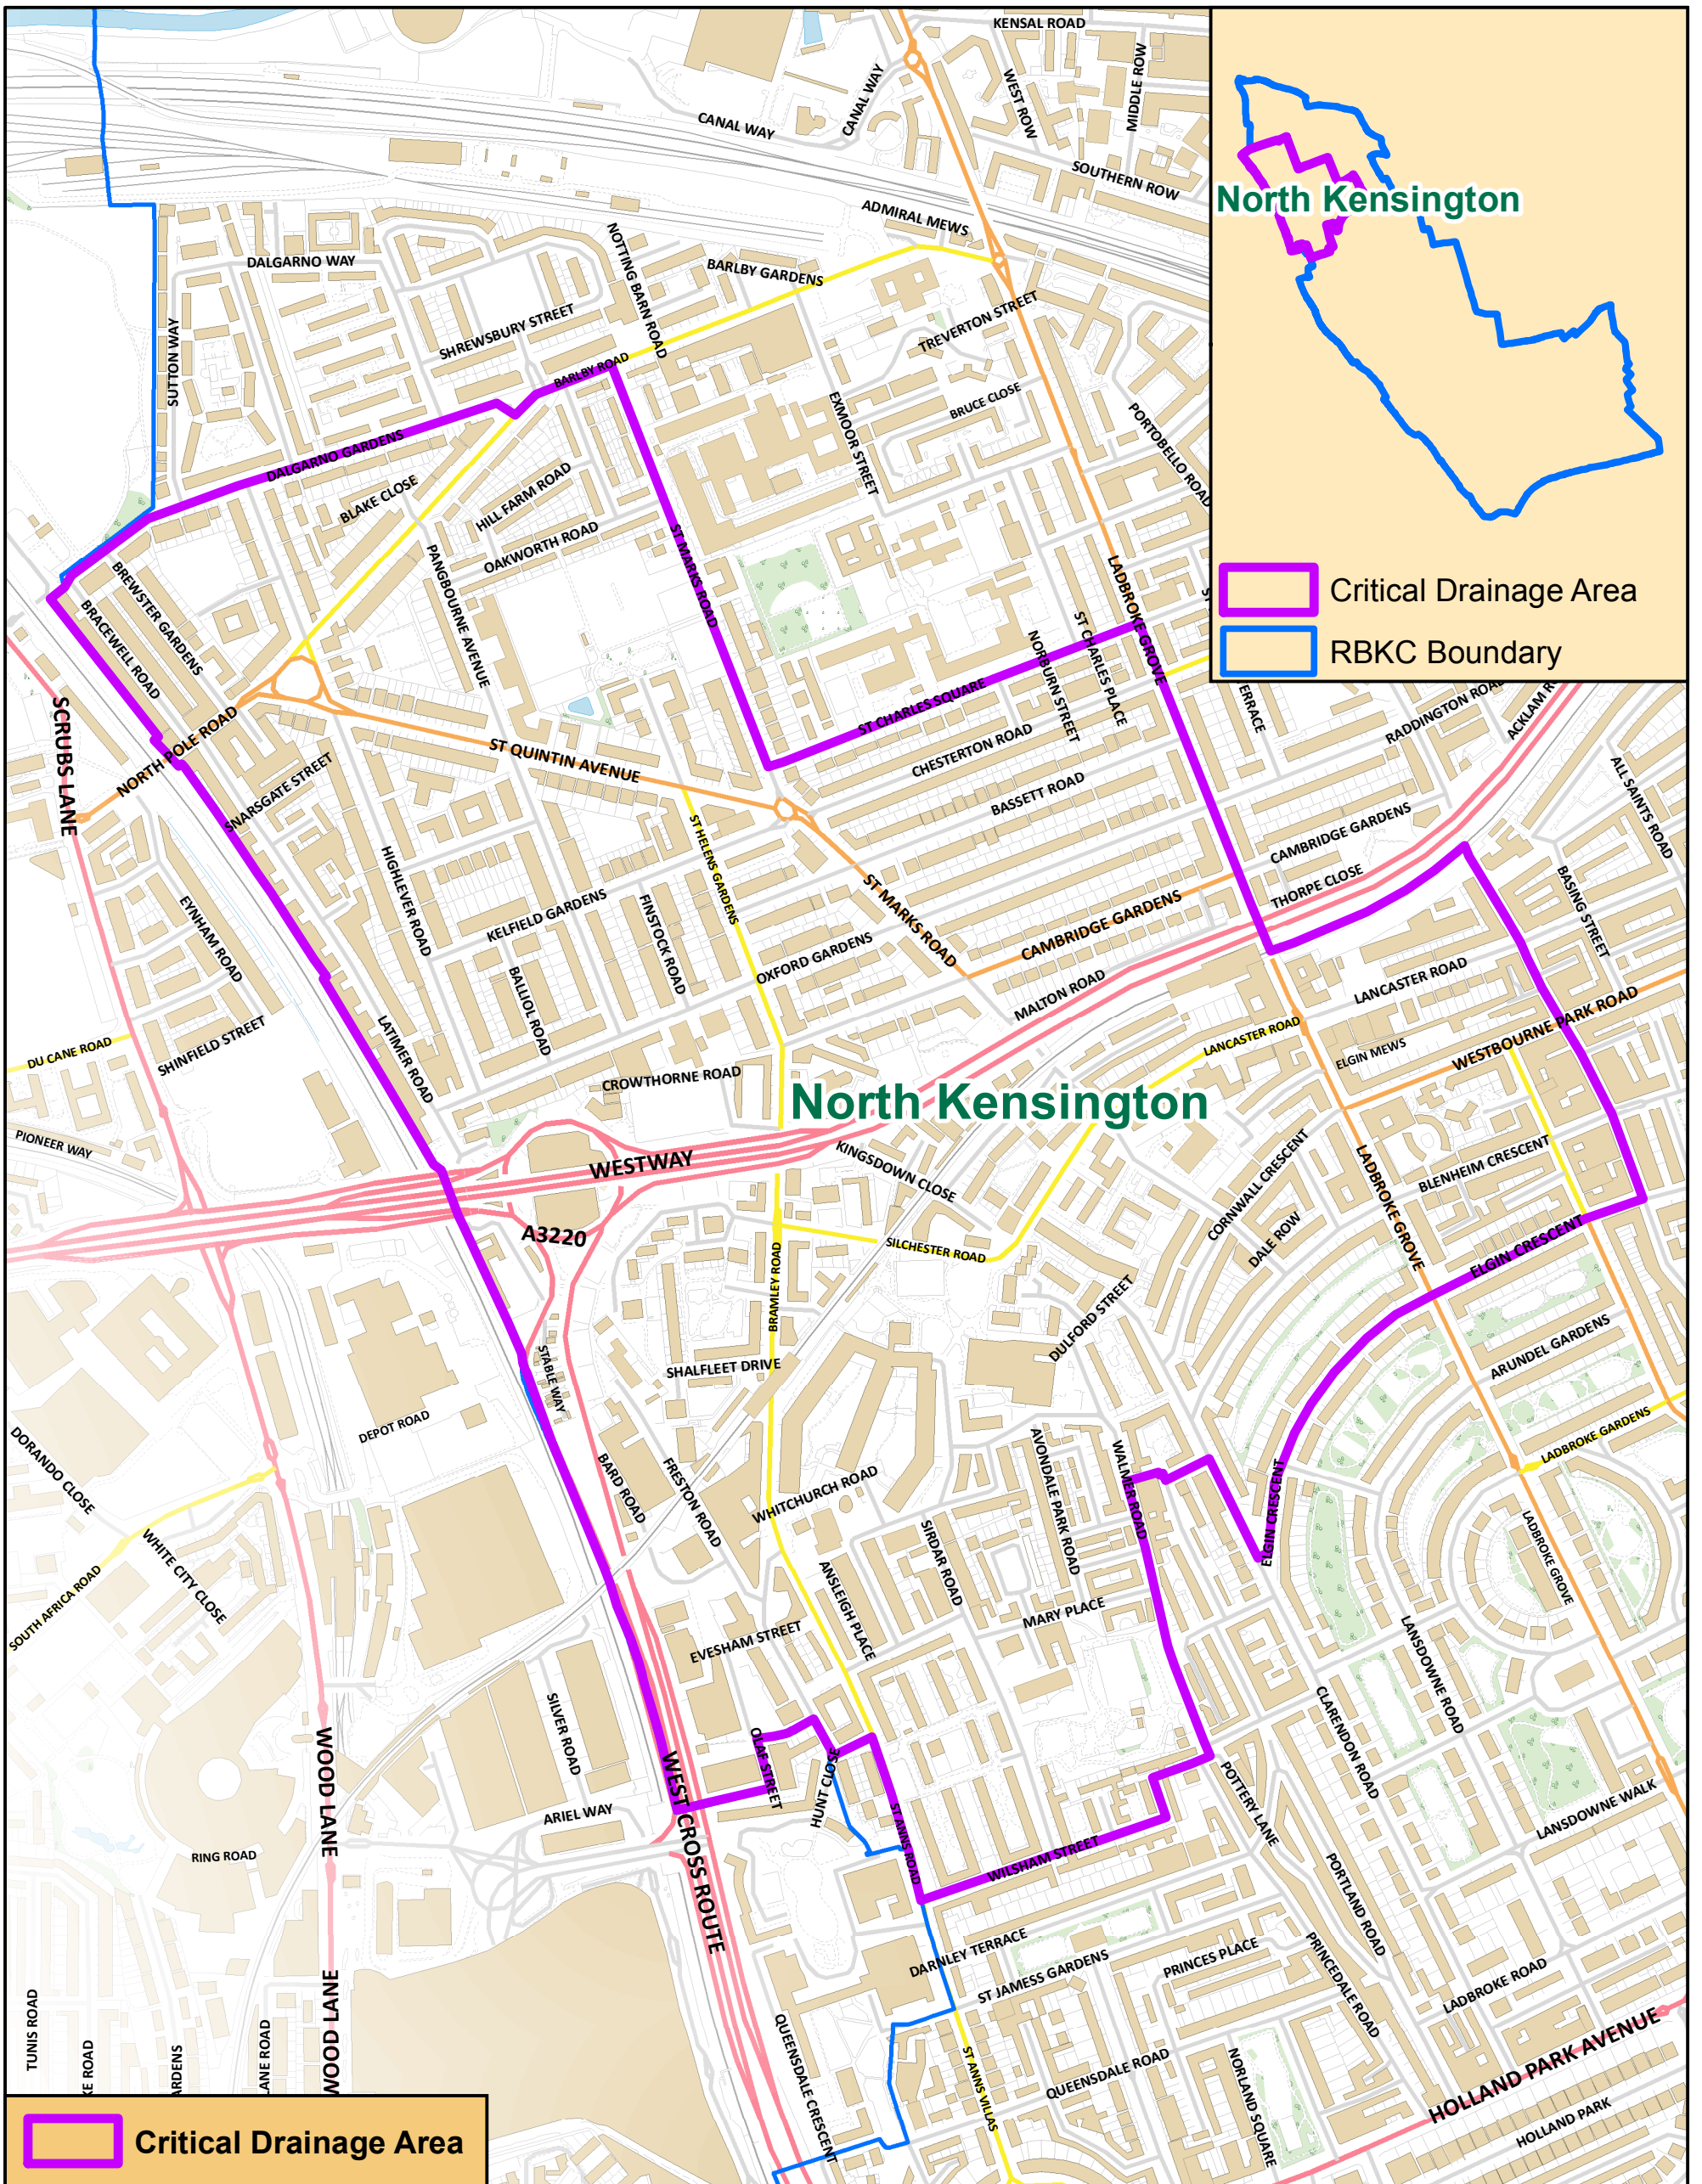

# NORTH KENSINGTON CRITICAL DRAINAGE AREA BOUNDARY

North Kensington

- Critical Drainage Area
- RBKC Boundary

North Kensington

Critical Drainage Area

Title: North Kensington Critical Drainage Boundary Area

© Crown copyright and database rights 2014  
Ordnance Survey 100021668