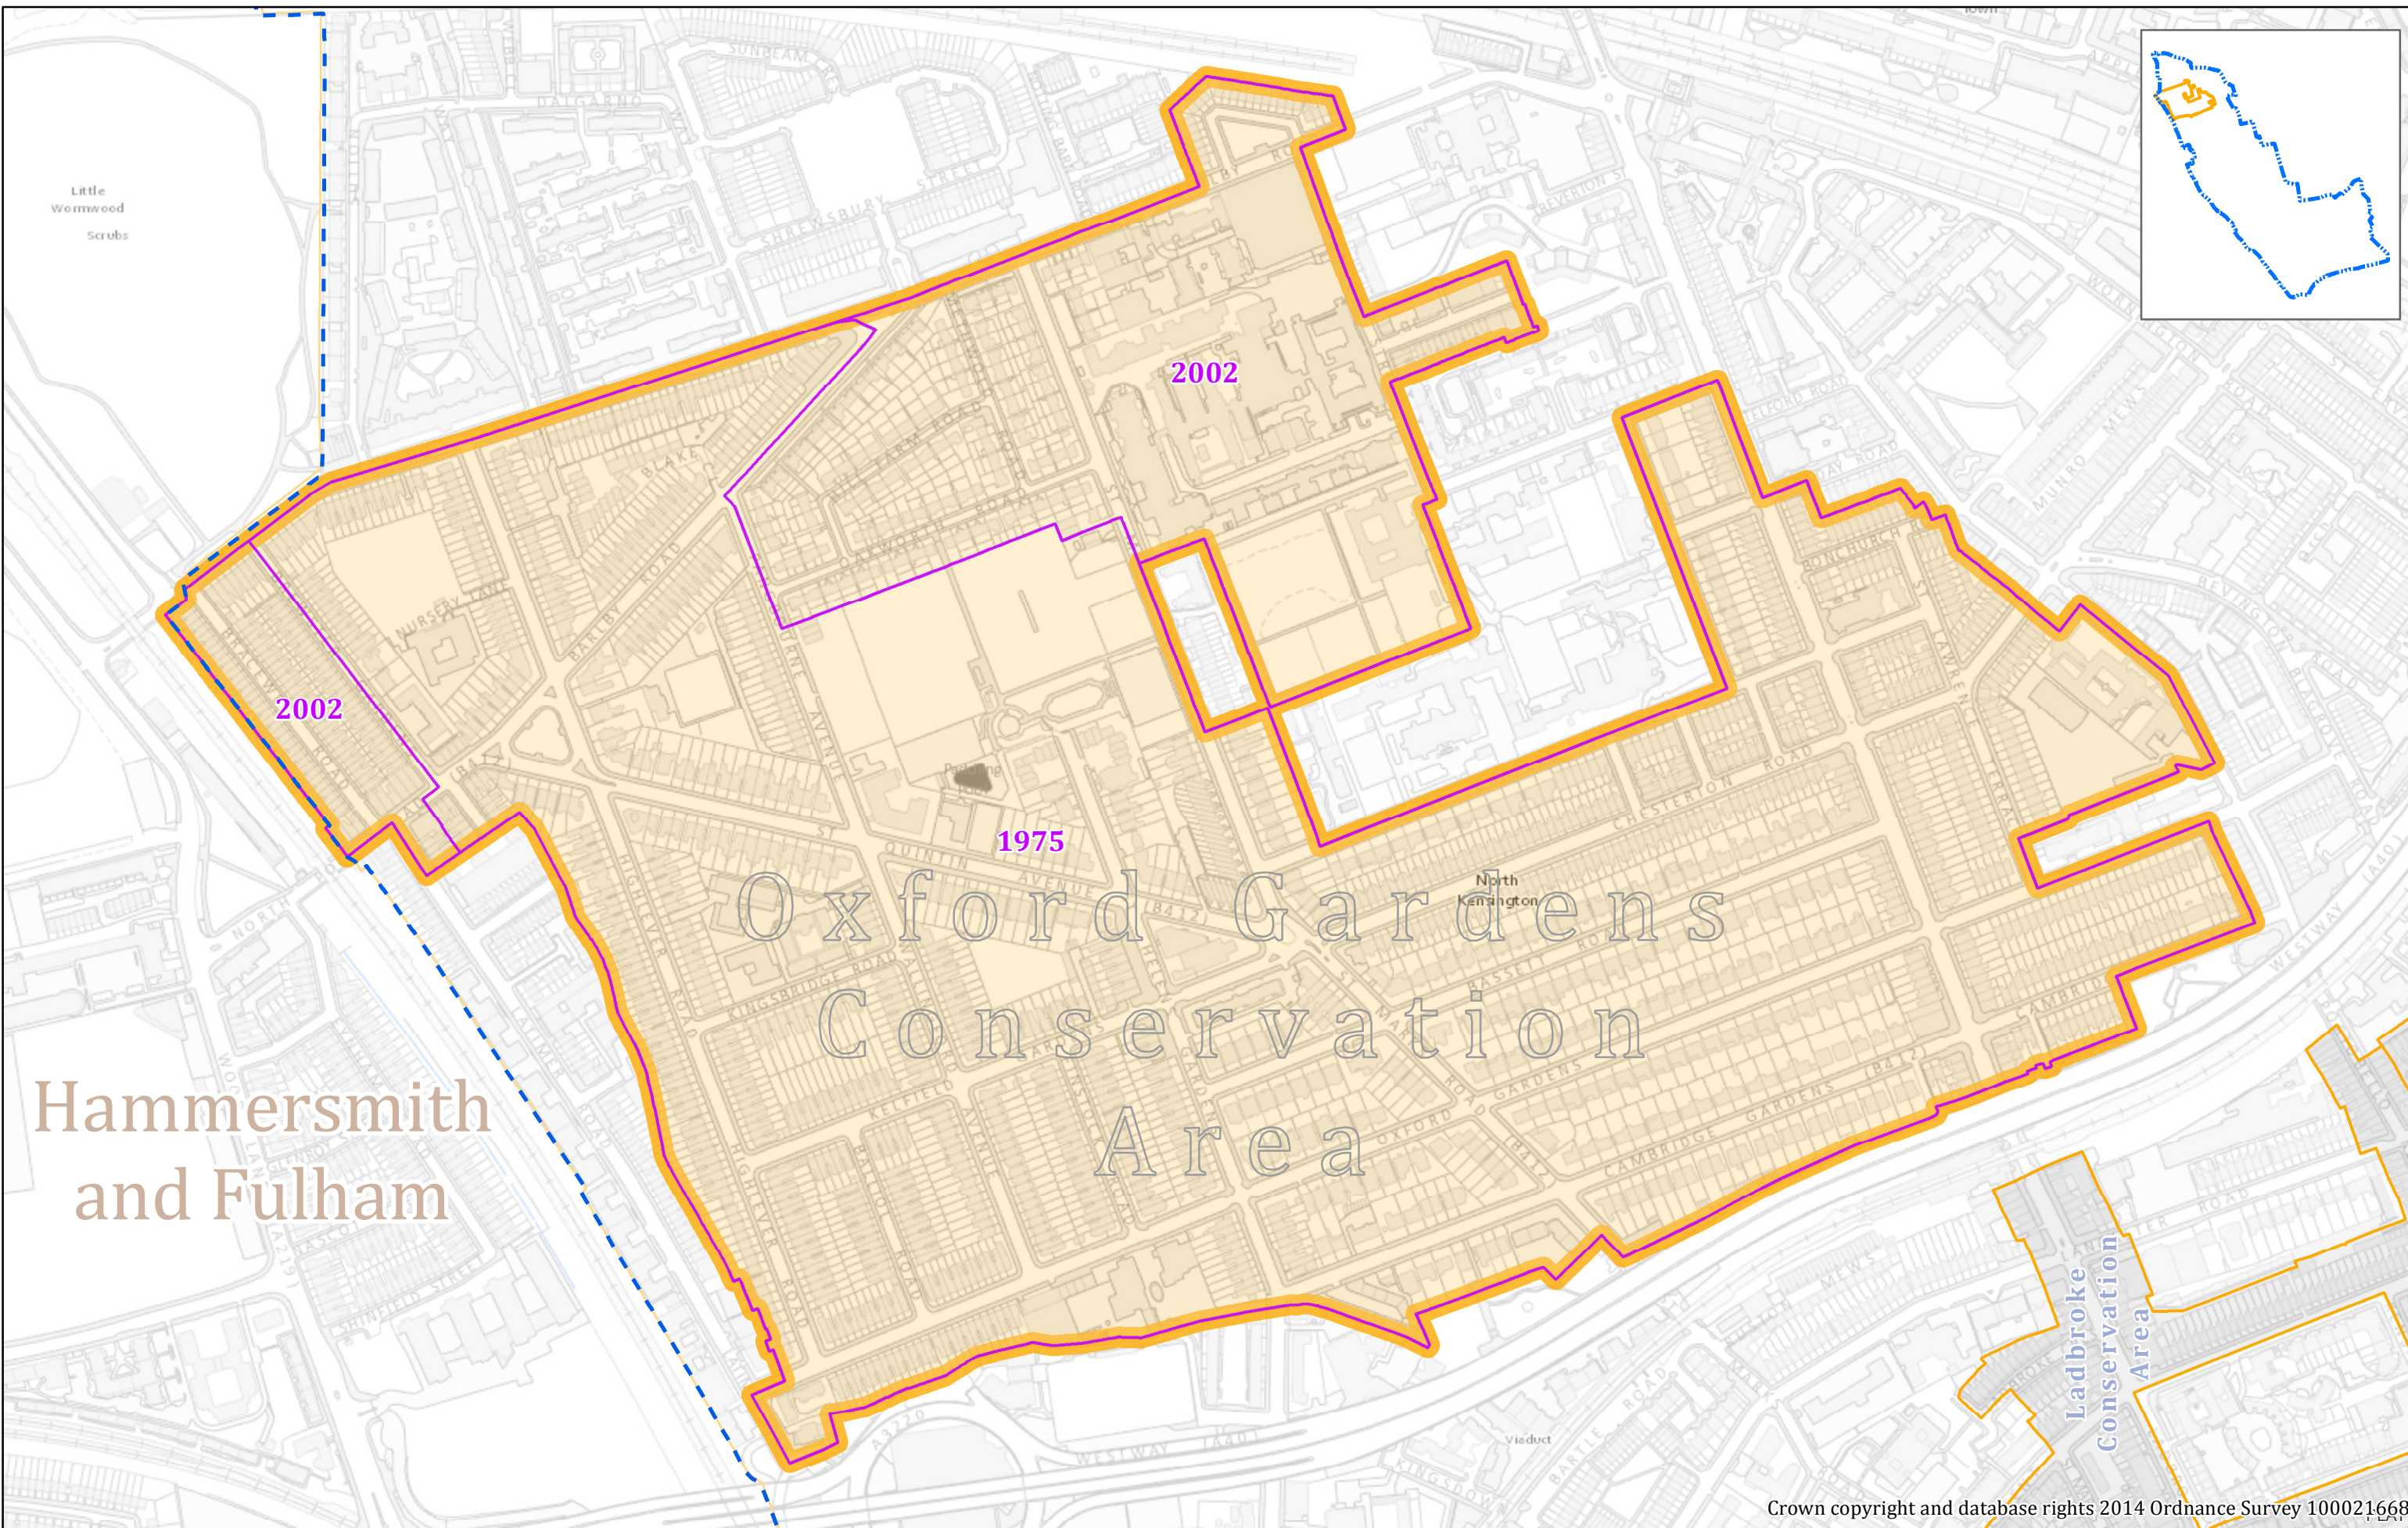

Oxford Gardens Conservation Area

Hammersmith and Fulham

Oxford Gardens Conservation Area

Ladbroke Conservation Area

- 1970 1990 Date of Designation
- Royal Borough of Kensington and Chelsea Boundary
- Adjoining Conservation Area
- Boundary of Oxford Gardens Conservation Area

Crown copyright and database rights 2014 Ordnance Survey 100021668