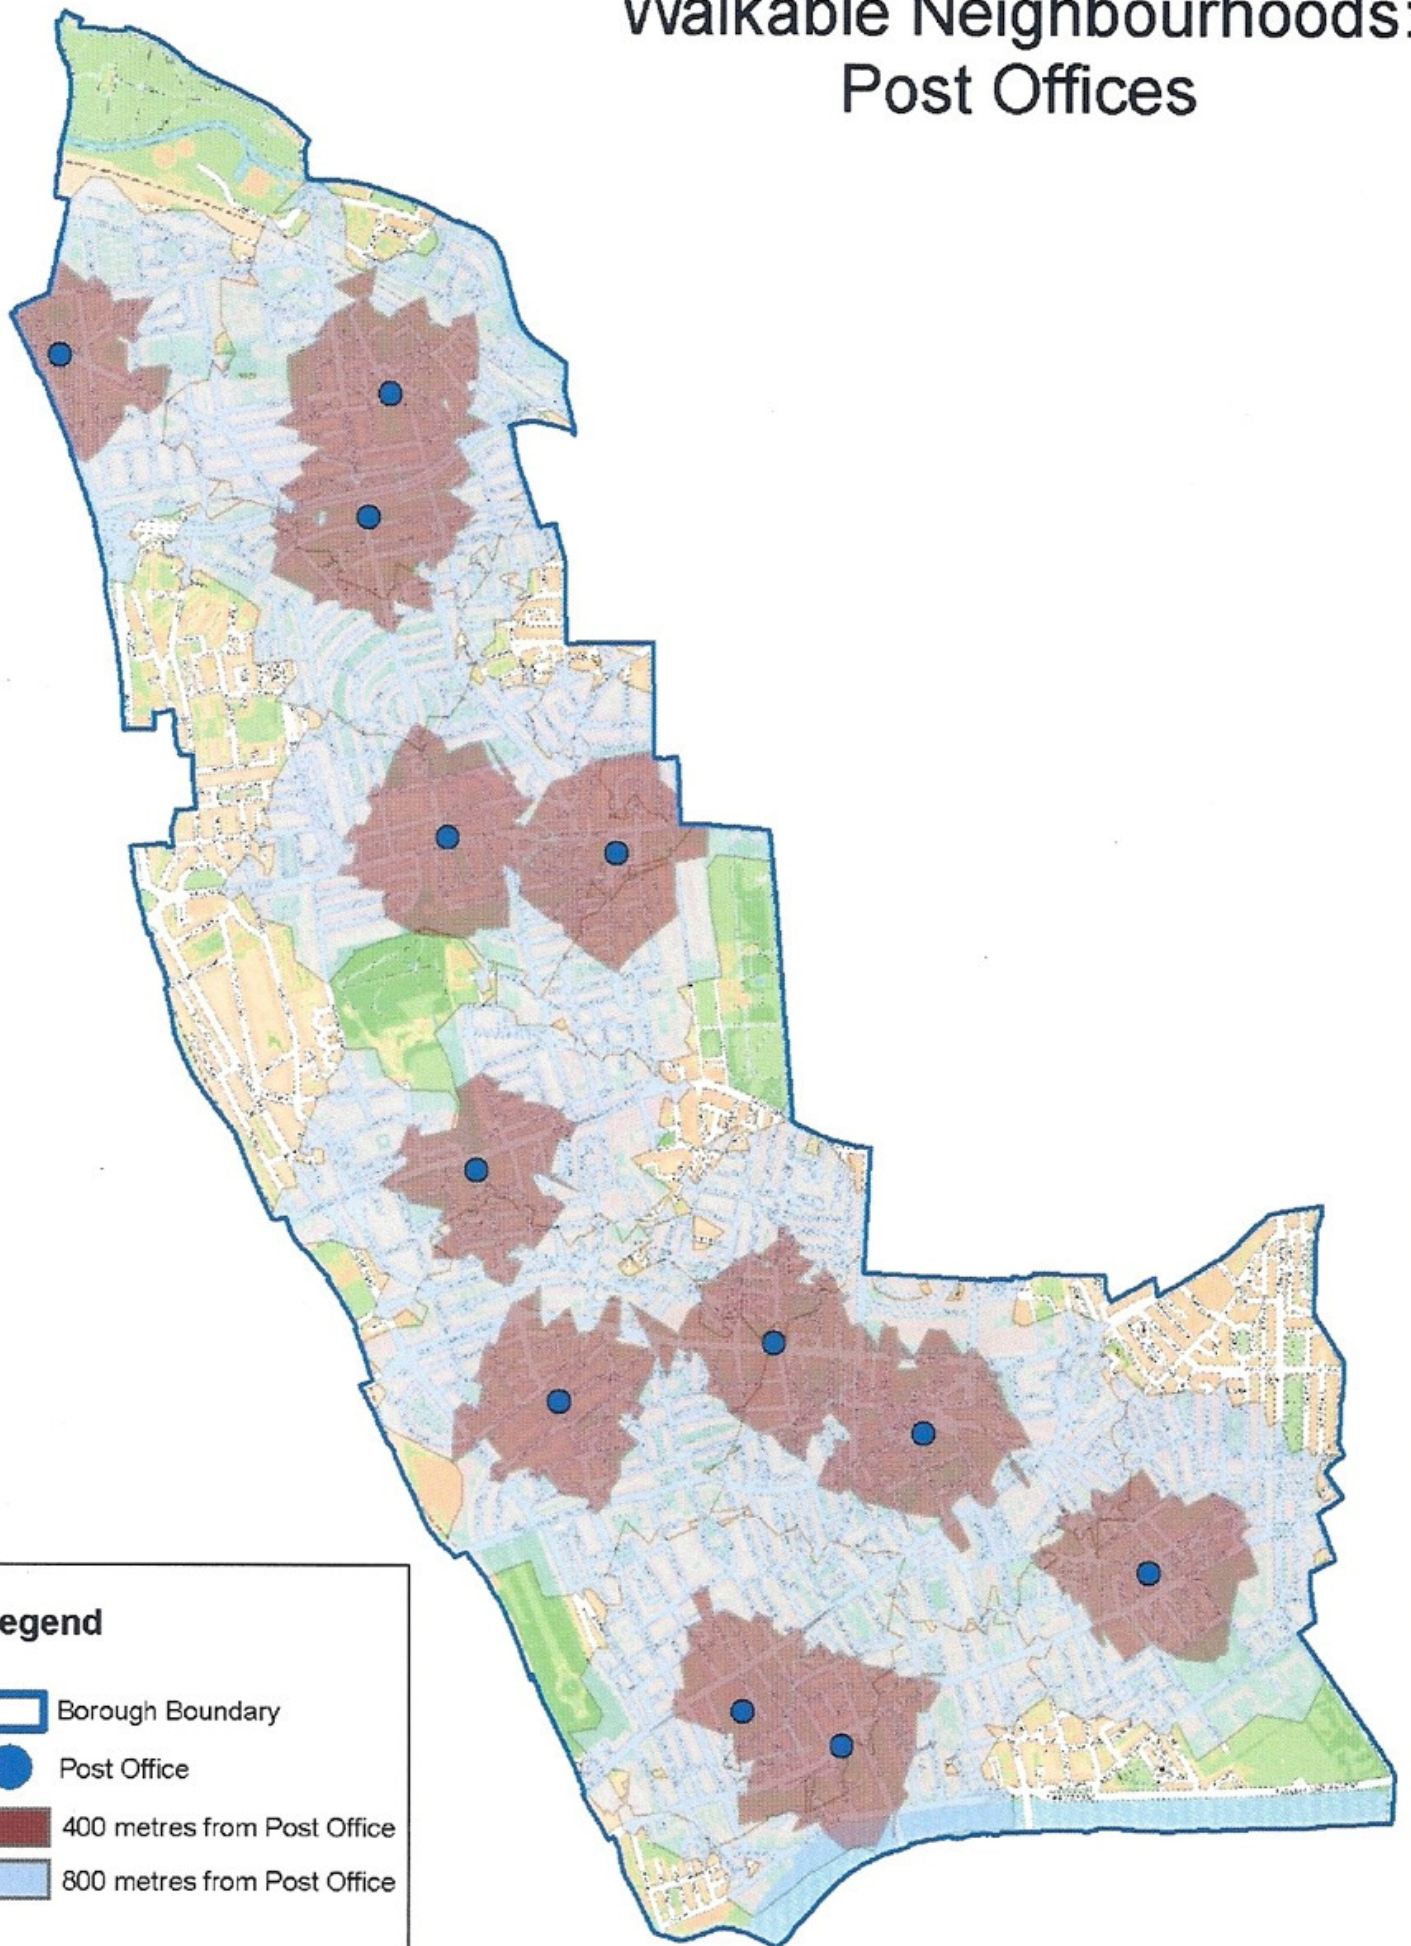

Walkable Neighbourhoods: Post Offices

Legend

-  Borough Boundary
-  Post Office
-  400 metres from Post Office
-  800 metres from Post Office