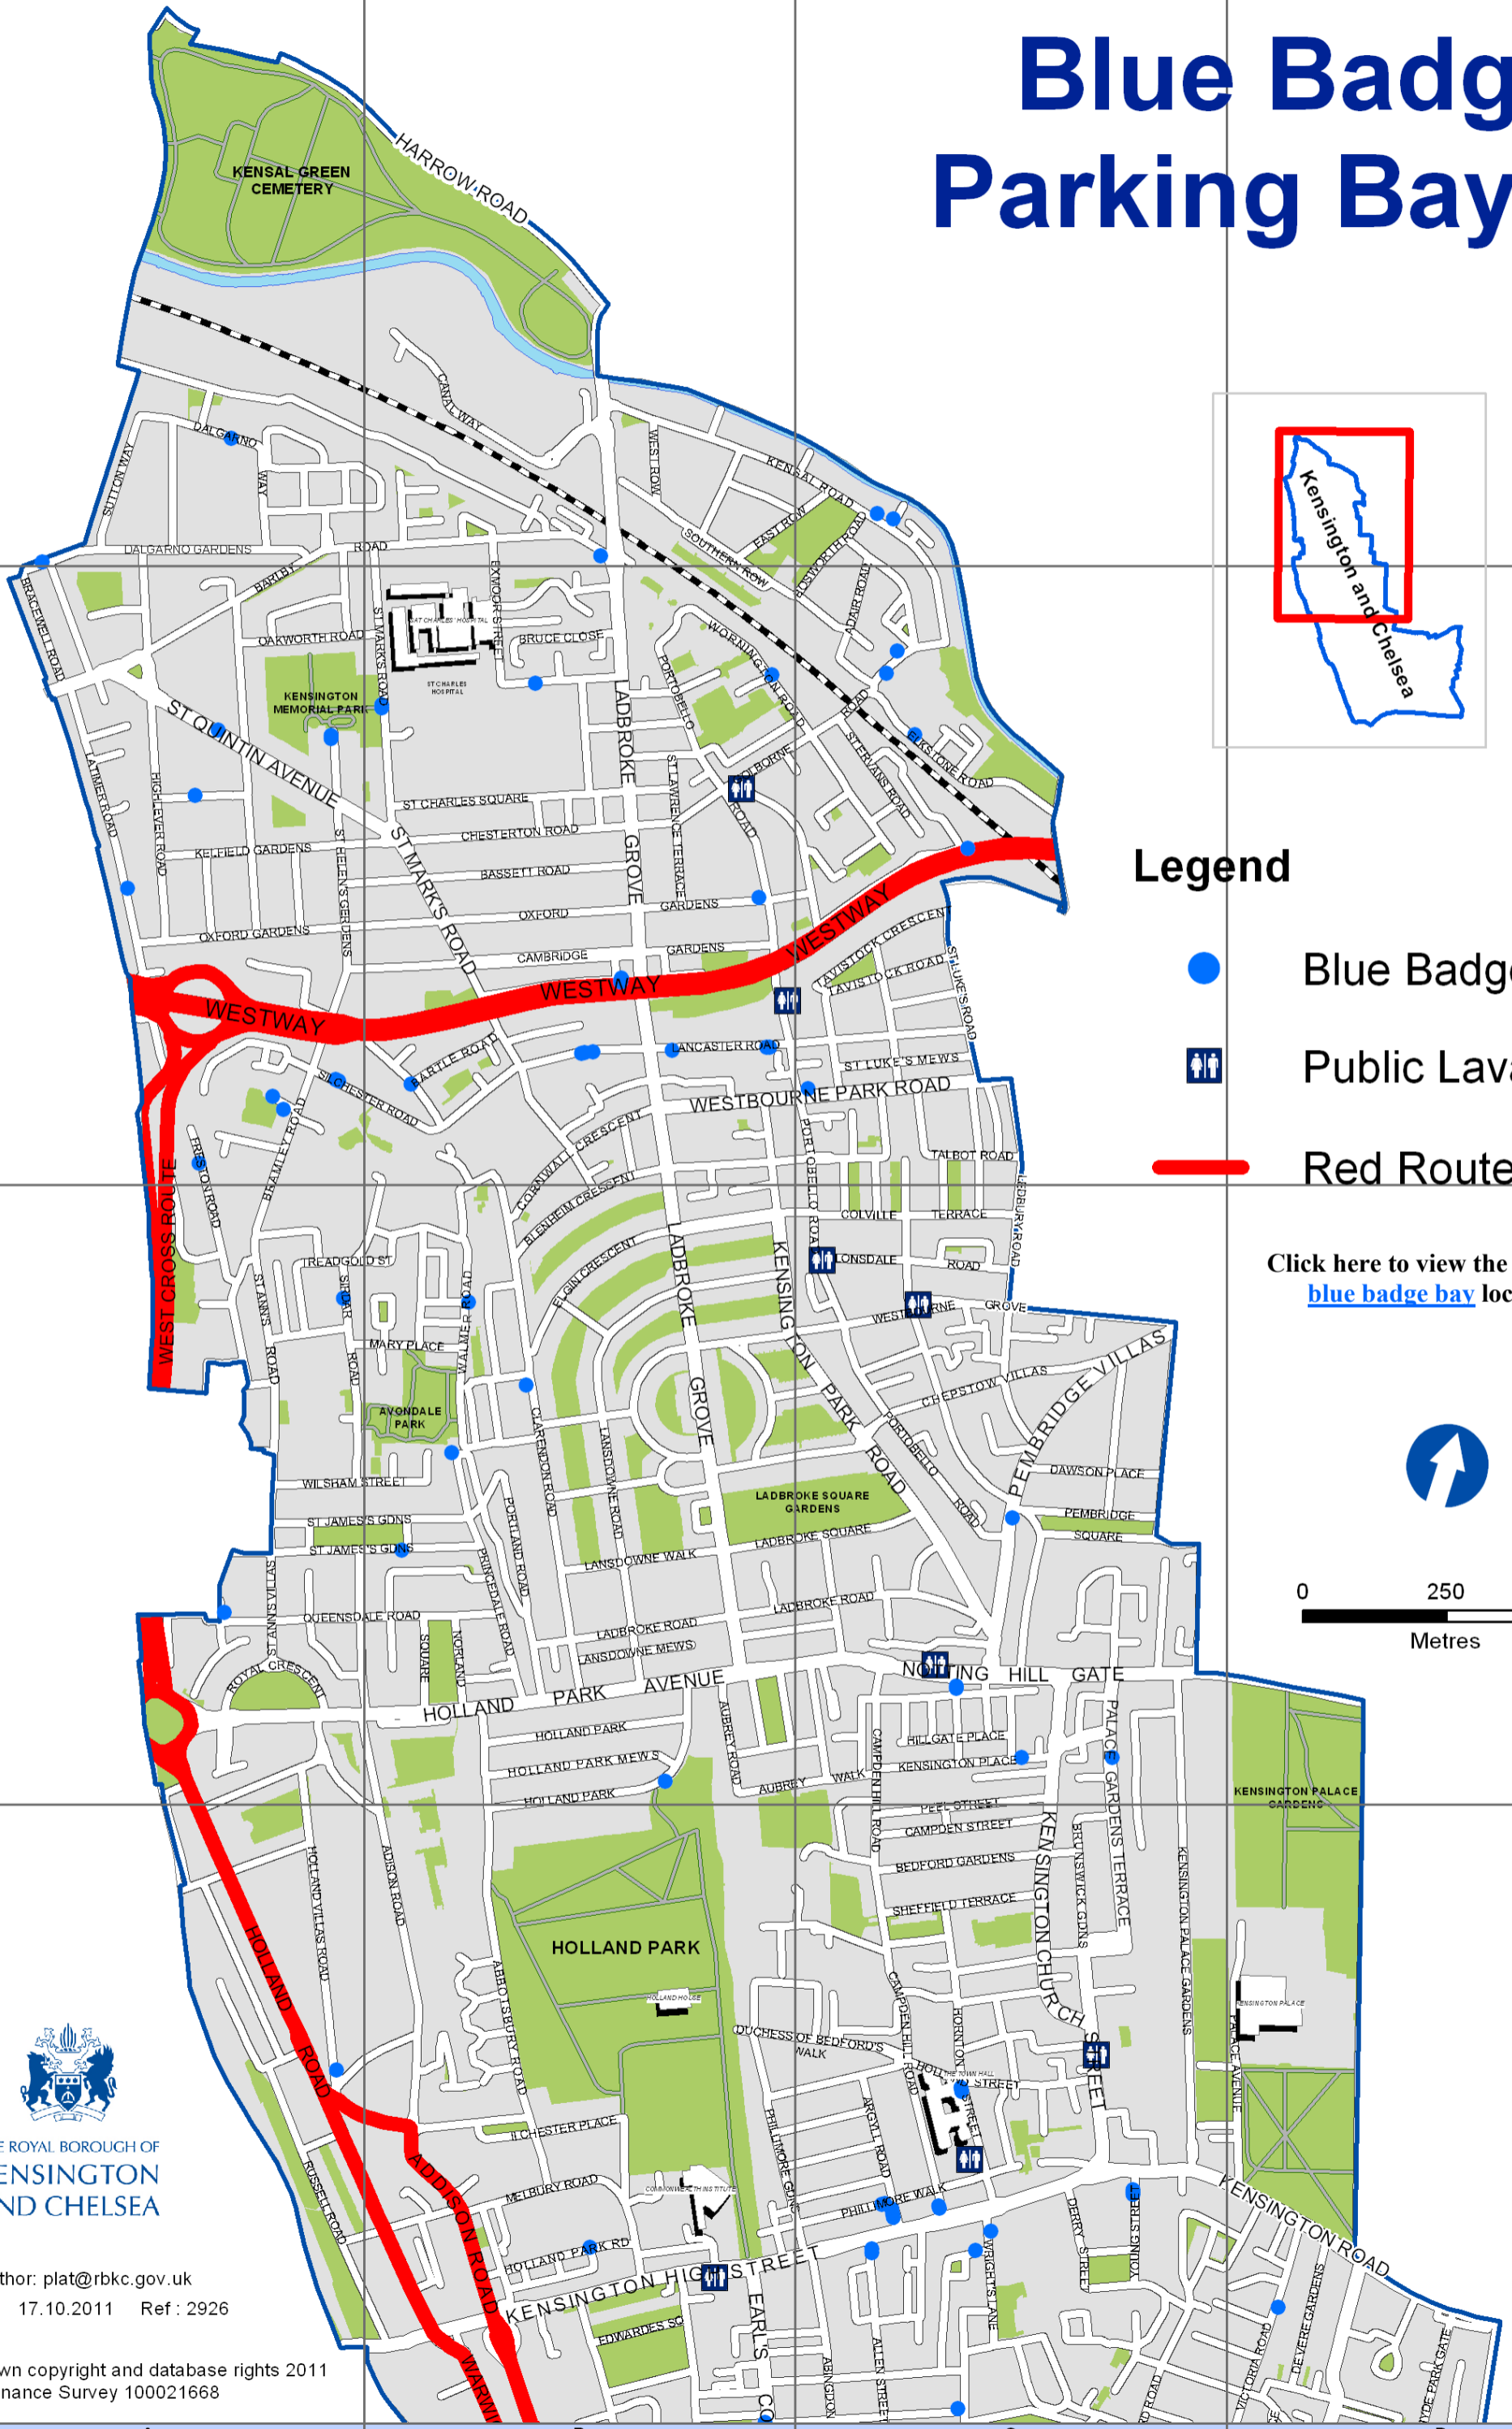

# Blue Badge Parking Bays

## Legend

-  Blue Badge Bays
-  Public Lavatories
-  Red Routes

Click here to view the full list of [blue badge bay](#) locations

0 250 500  
Metres

THE ROYAL BOROUGH OF  
**KENSINGTON  
AND CHELSEA**

Author: plat@rbkc.gov.uk  
Date: 17.10.2011 Ref: 2926

© Crown copyright and database rights 2011  
Ordnance Survey 100021668

Click here to view the full list of [blue badge bay](#) locations