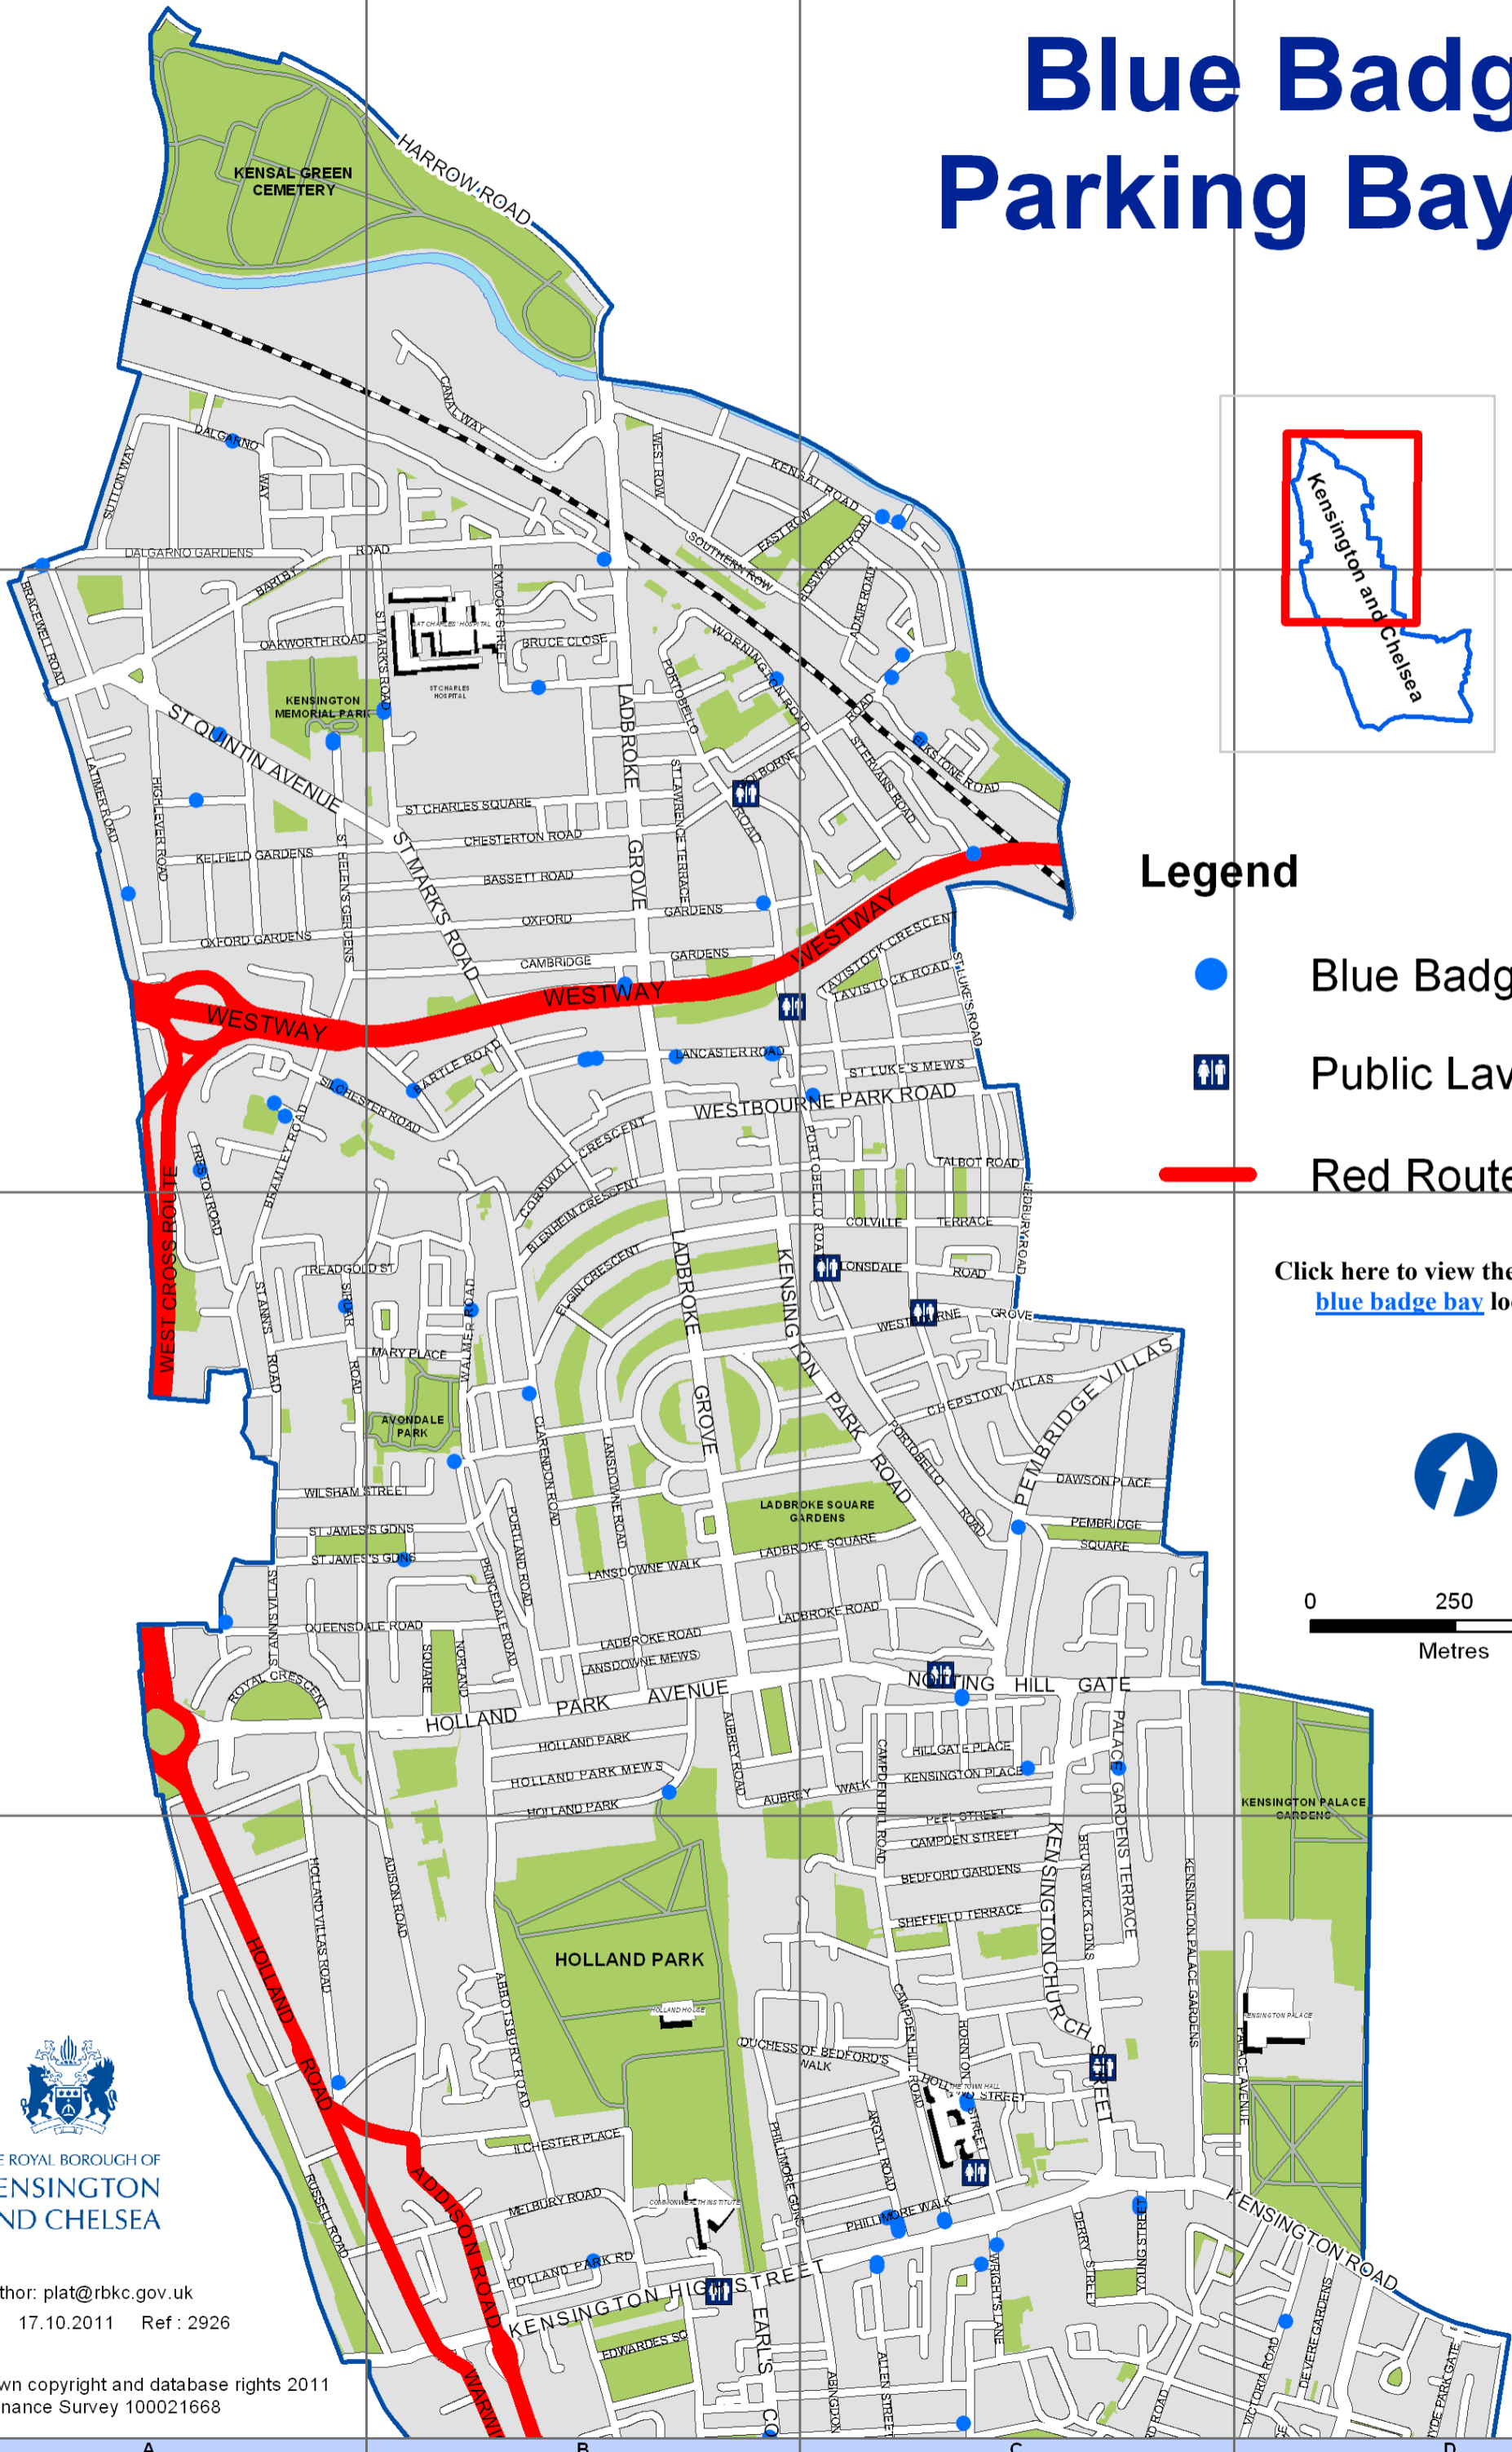

Blue Badge Parking Bays

Legend

-  Blue Badge Bays
-  Public Lavatories
-  Red Routes

Click here to view the full list of [blue badge bay](#) locations

THE ROYAL BOROUGH OF
**KENSINGTON
AND CHELSEA**

Author: plat@rbkc.gov.uk
Date: 17.10.2011 Ref: 2926

© Crown copyright and database rights 2011
Ordnance Survey 100021668

Click here to view the full list of [blue badge bay](#) locations