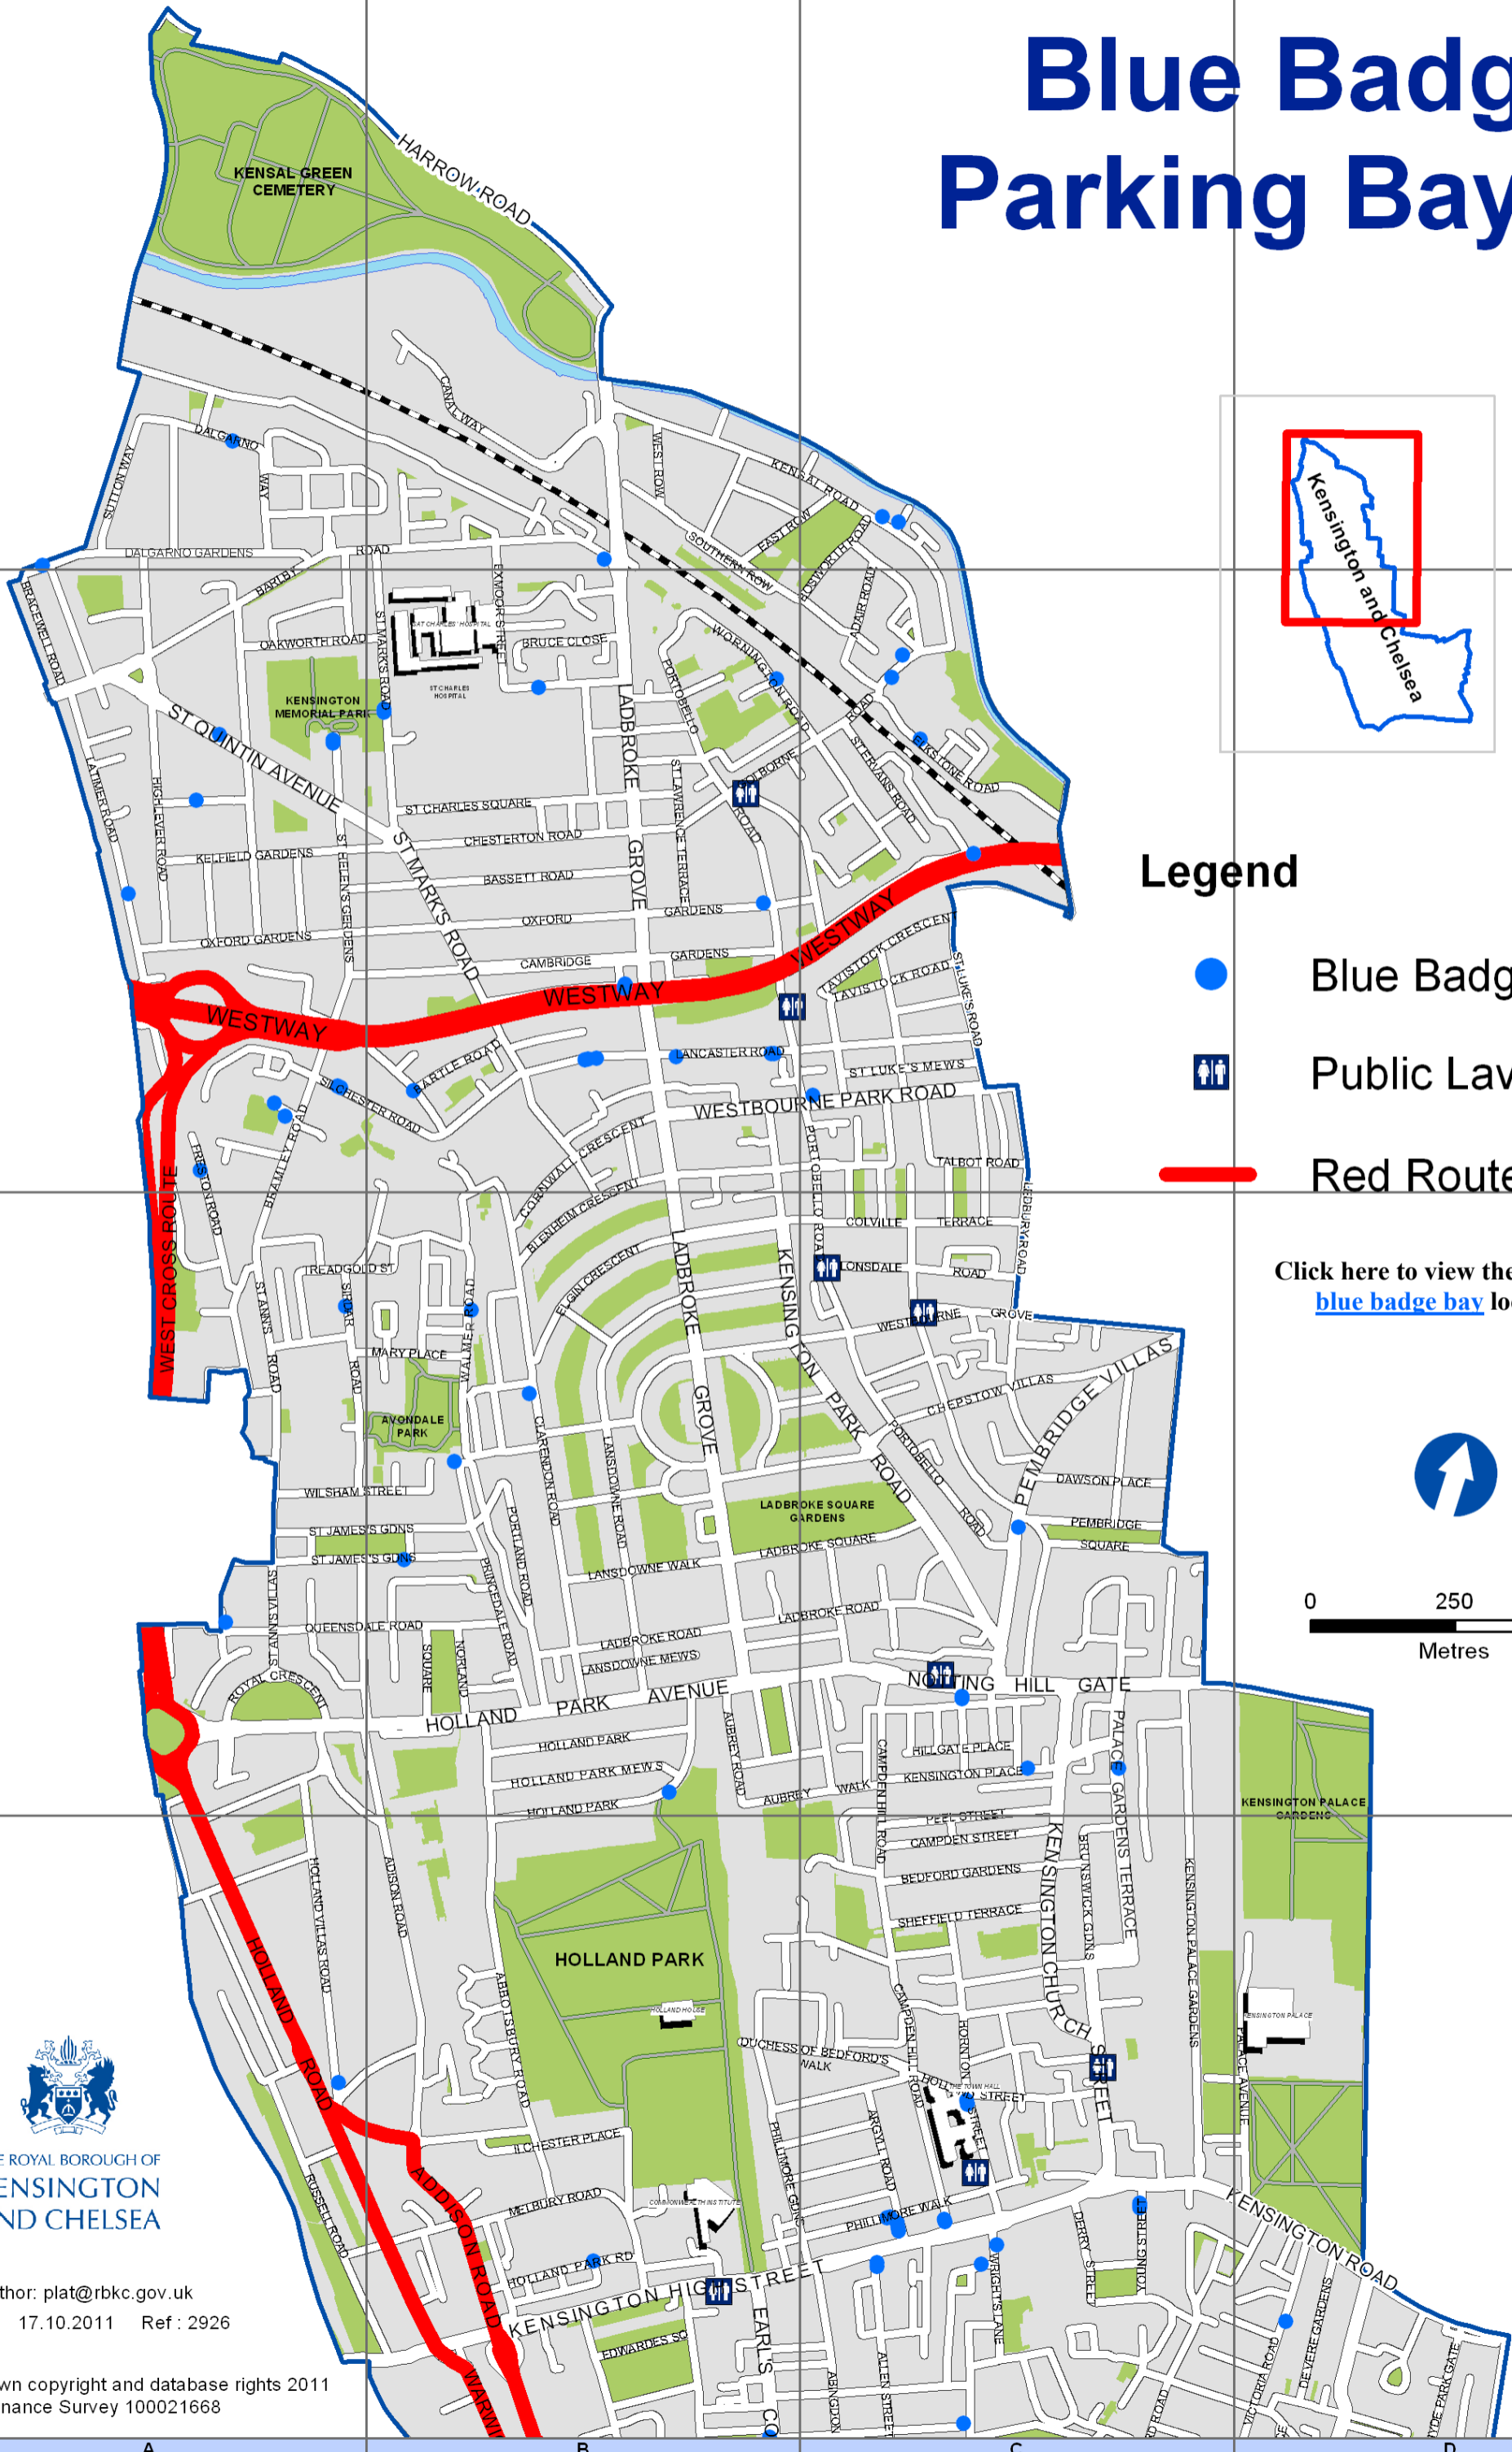

Blue Badge Parking Bays

Legend

-  Blue Badge Bays
-  Public Lavatories
-  Red Routes

Click here to view the full list of [blue badge bay](#) locations

THE ROYAL BOROUGH OF
KENSINGTON
AND CHELSEA

Author: plat@rbkc.gov.uk
Date: 17.10.2011 Ref: 2926

© Crown copyright and database rights 2011
Ordnance Survey 100021668

Click here to view the full list of [blue badge bay](#) locations