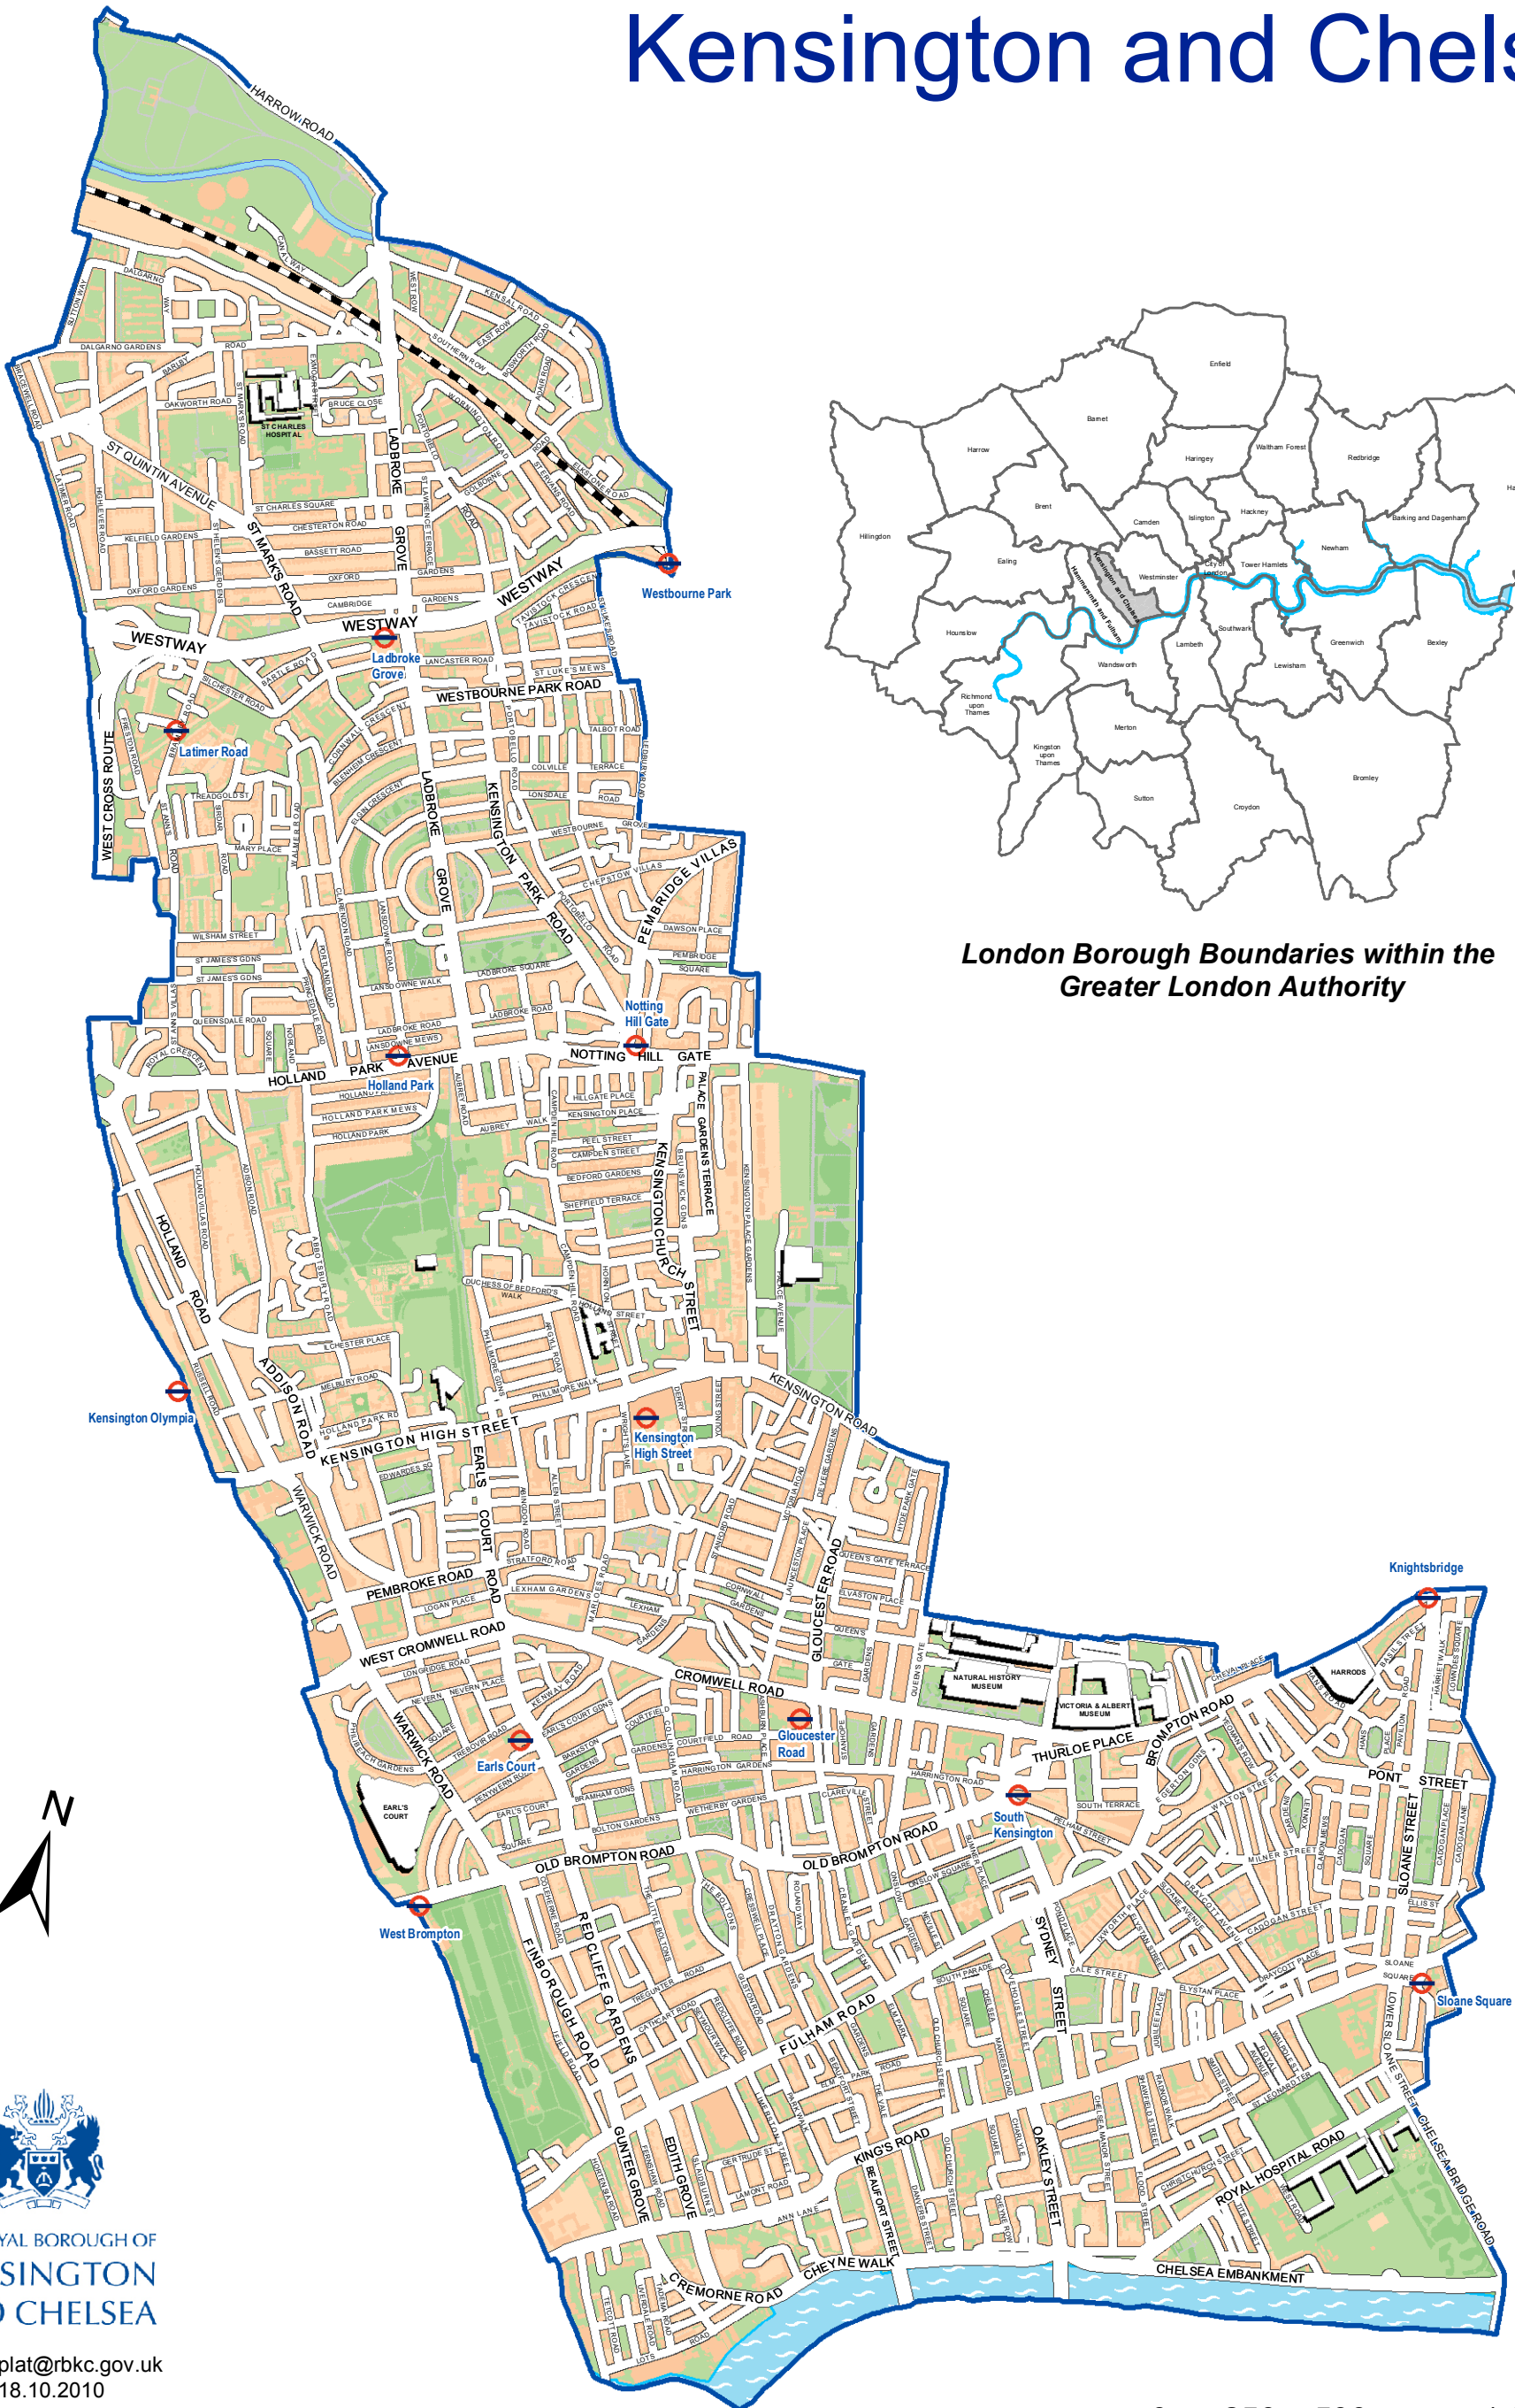

# The Royal Borough of Kensington and Chelsea

London Borough Boundaries within the Greater London Authority

  
 THE ROYAL BOROUGH OF  
**KENSINGTON  
 AND CHELSEA**

Author: plat@rbkc.gov.uk  
 Date: 18.10.2010

© Crown Copyright. All rights reserved. The Royal Borough  
 of Kensington and Chelsea Licence No 100021668 (2010)

0 250 500 1,000  
 Meters